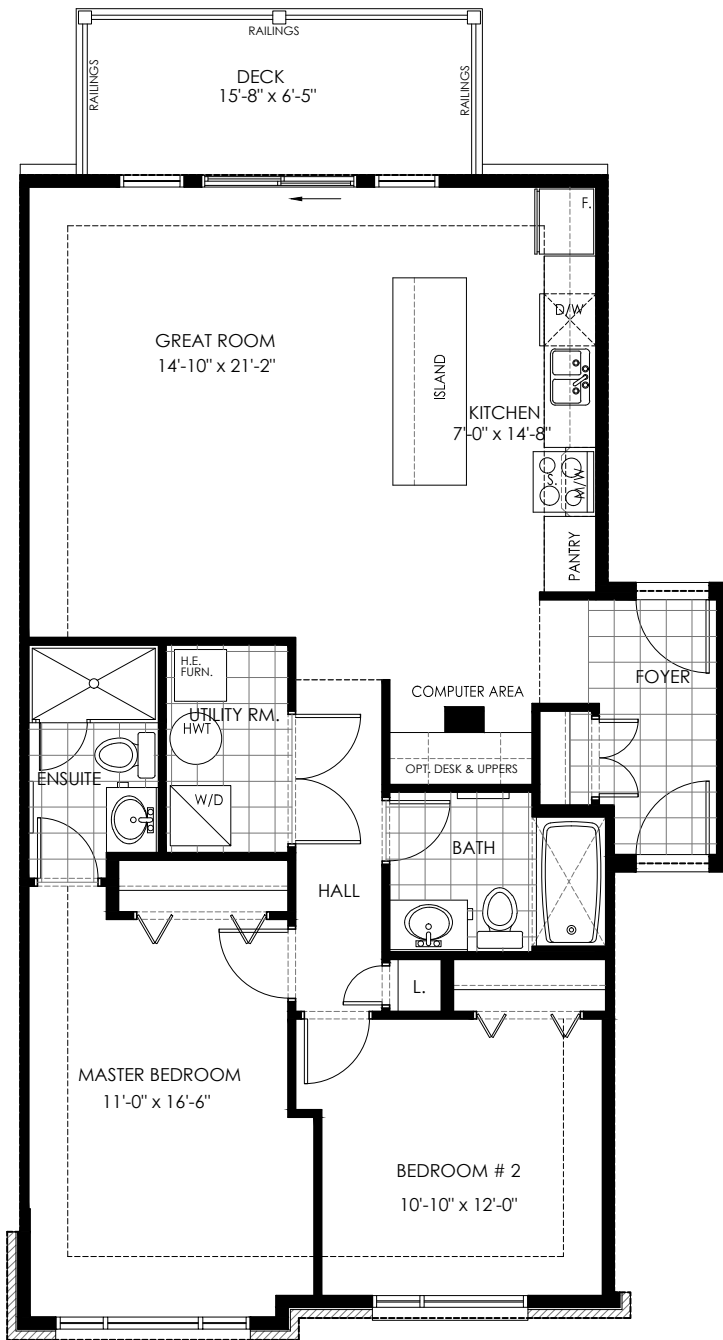

Unit 207E(Second Level) - 1,064 sq.ft. (99.6m²)

Unit 207 E

Actual usable floor space may vary from stated floor area. E. & O. E. Plans and specifications are subject to change without notice. September 2016.