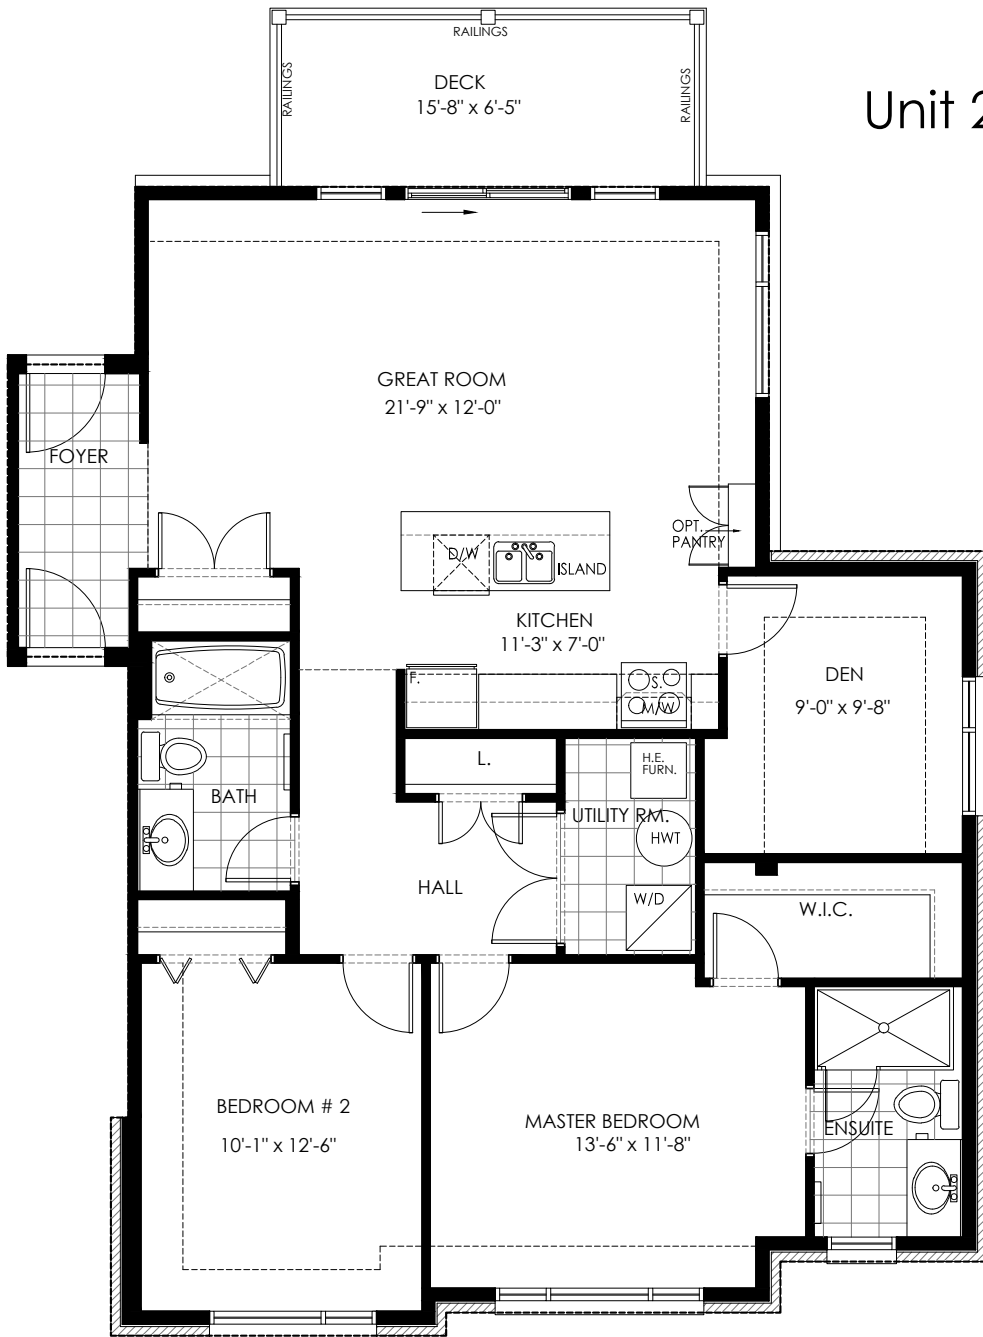

# Unit 207F (Second Level) - 1,188 sq.ft. (110.4m )

Unit 207 F

Actual usable floor space may vary from stated floor area. E. & O. E. Plans and specifications are subject to change without notice. September 2016.

# Unit 207F

**ASHCROFT**  
BUILDING YOUR LIFESTYLE