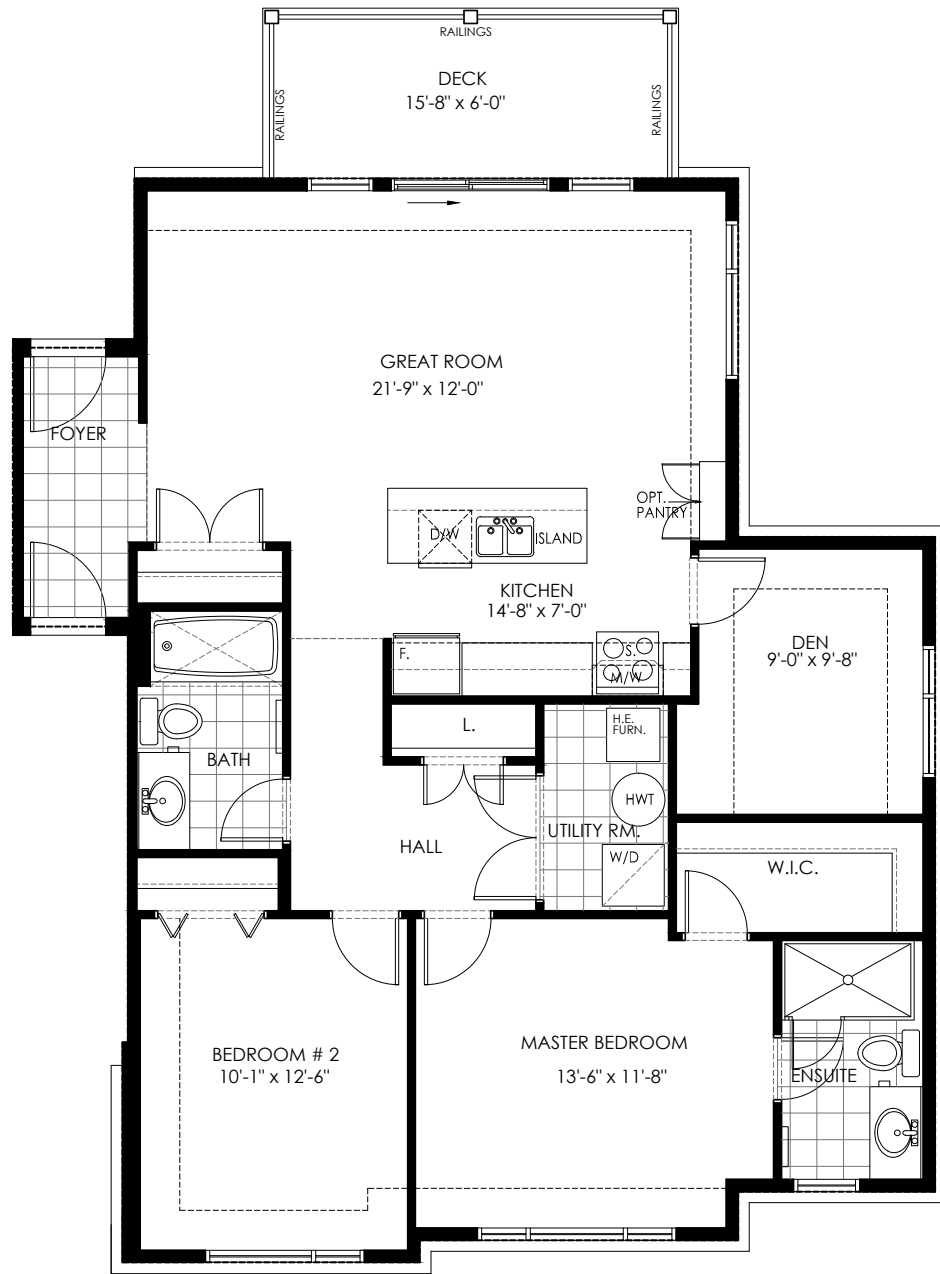

Unit 207H (Third Level) - 1,158 sq.ft. (107.6m²)

Unit 207 H

Actual usable floor space may vary from stated floor area. E. & O. E. Plans and specifications are subject to change without notice. September 2016.

Unit 207H

ASHCROFT
BUILDING YOUR LIFESTYLE