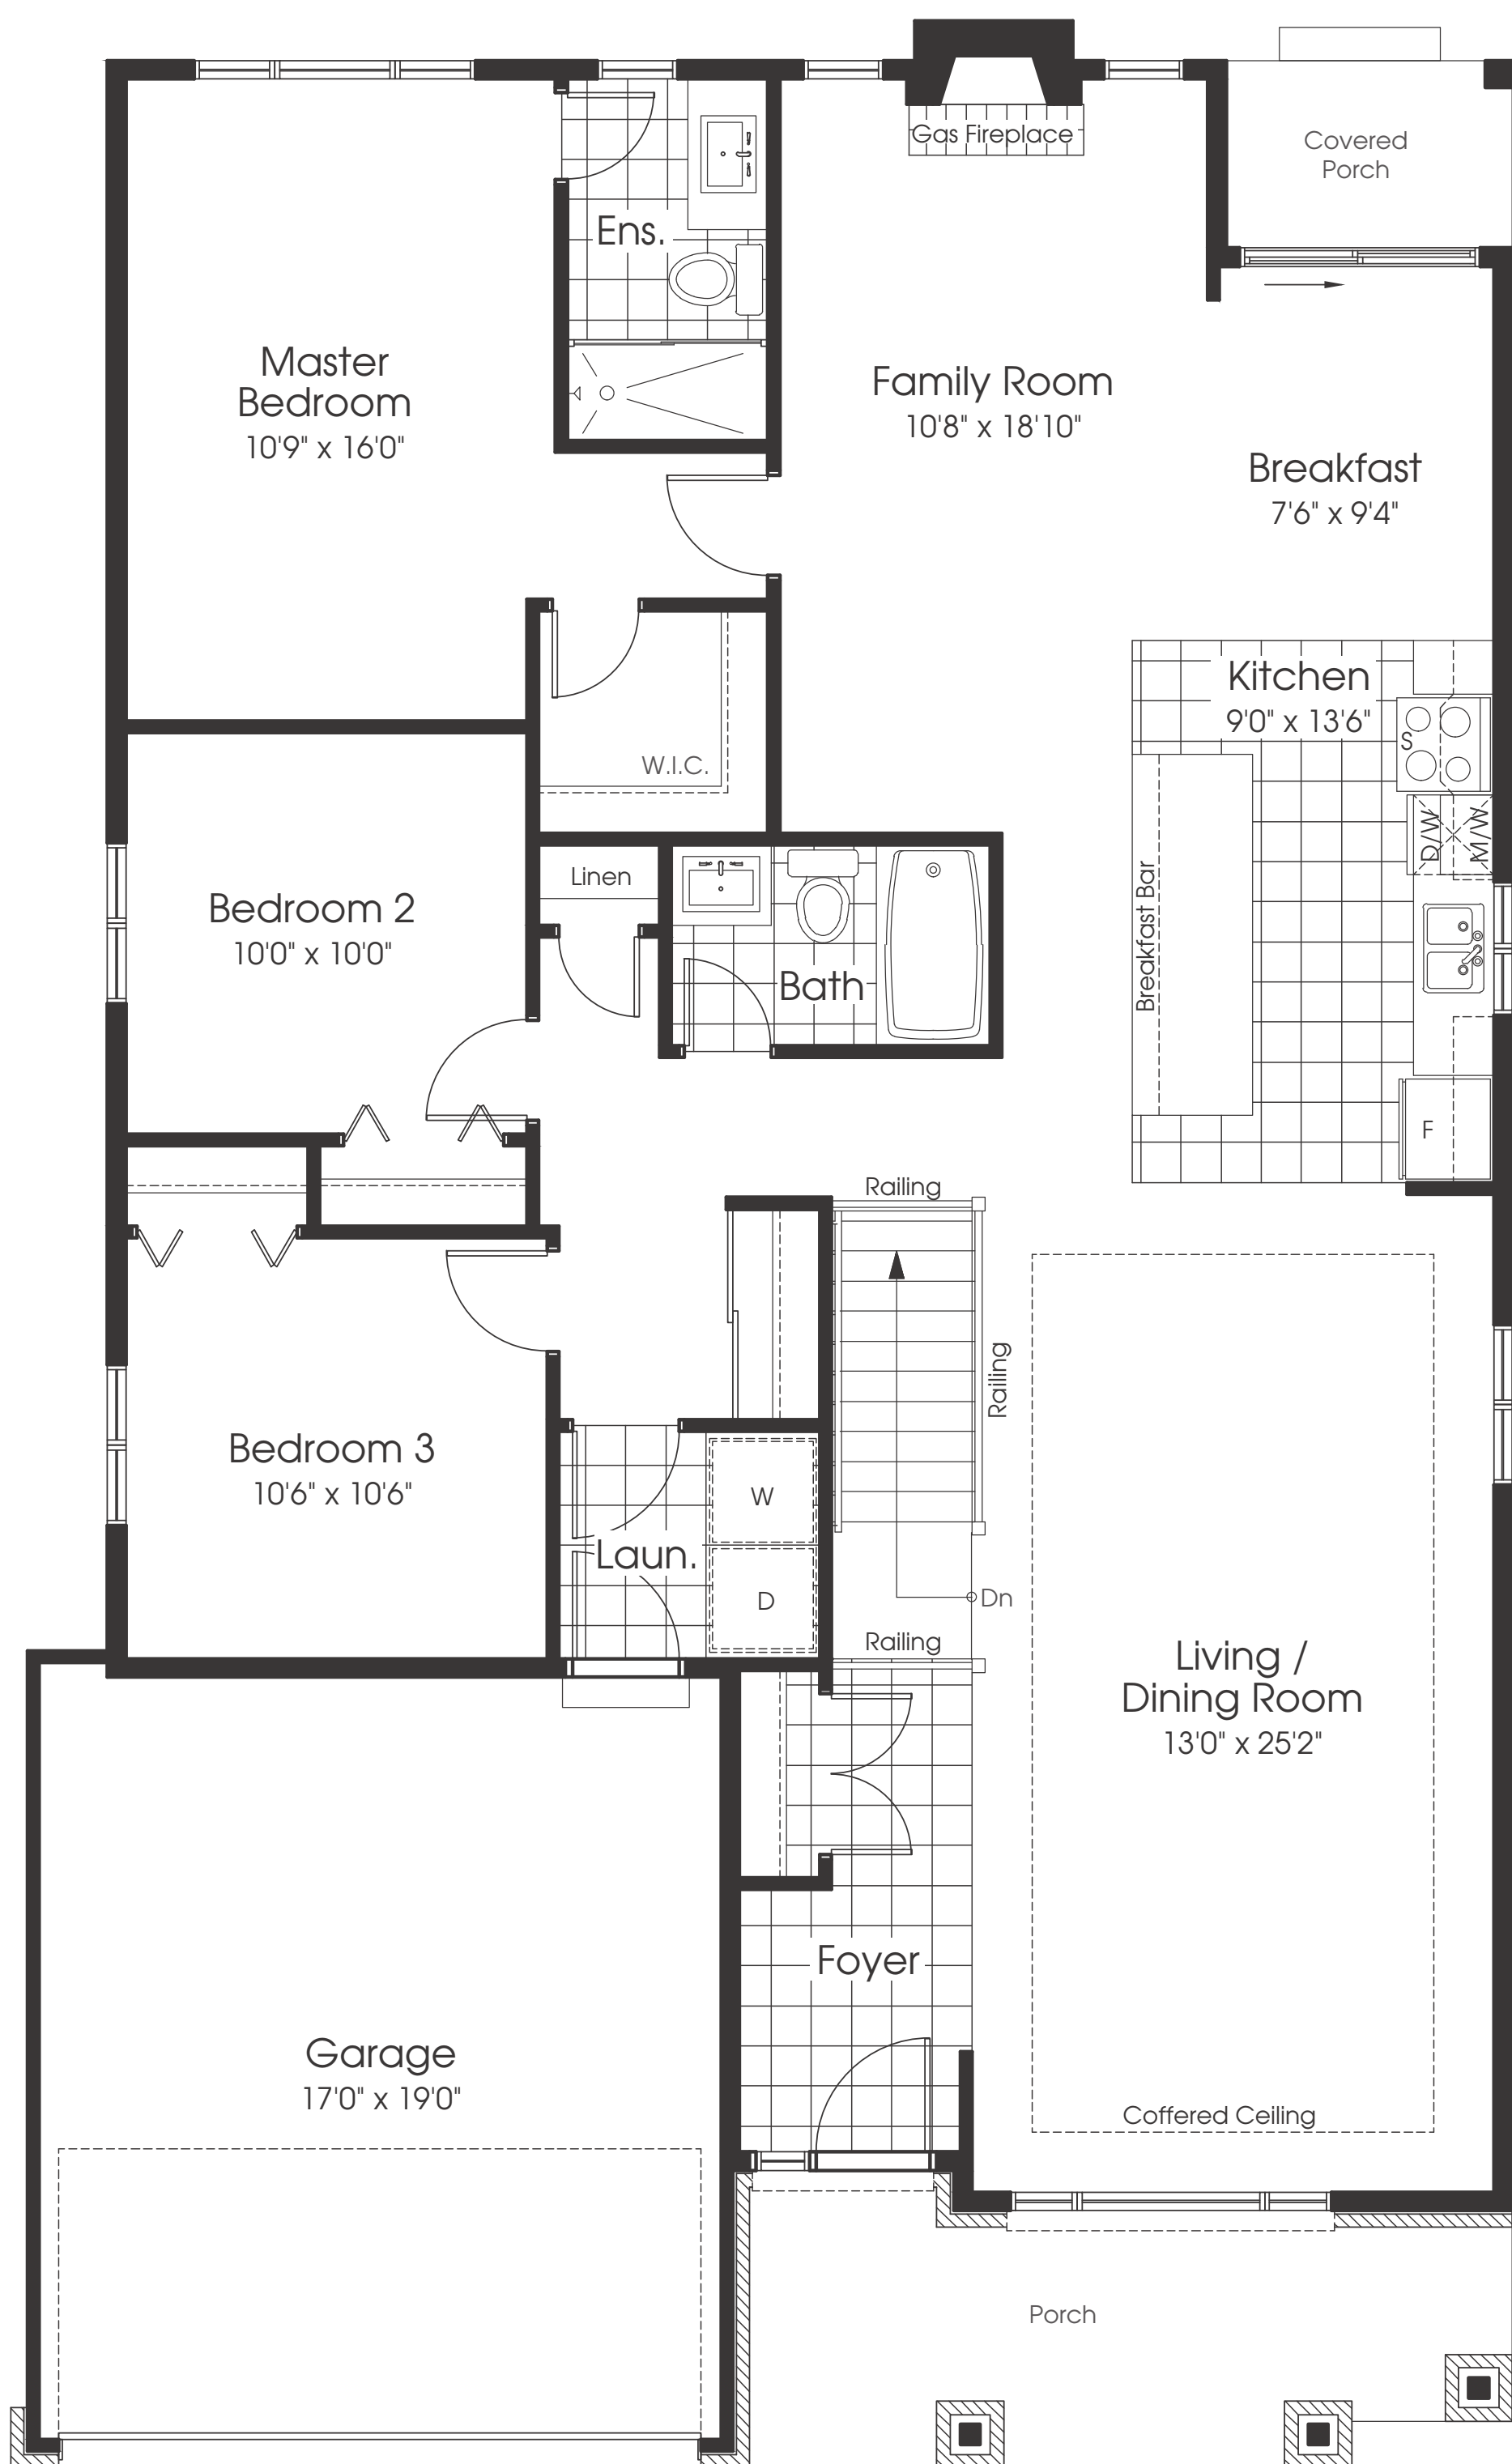

The BIRCH

1,654 sq.ft.

Inc. 12 sq.ft. Fin. Lower Level | Opt. Fin. Rec. Room 463 sq.ft.

Ground Floor

Basement

Bungalow 43' Lot