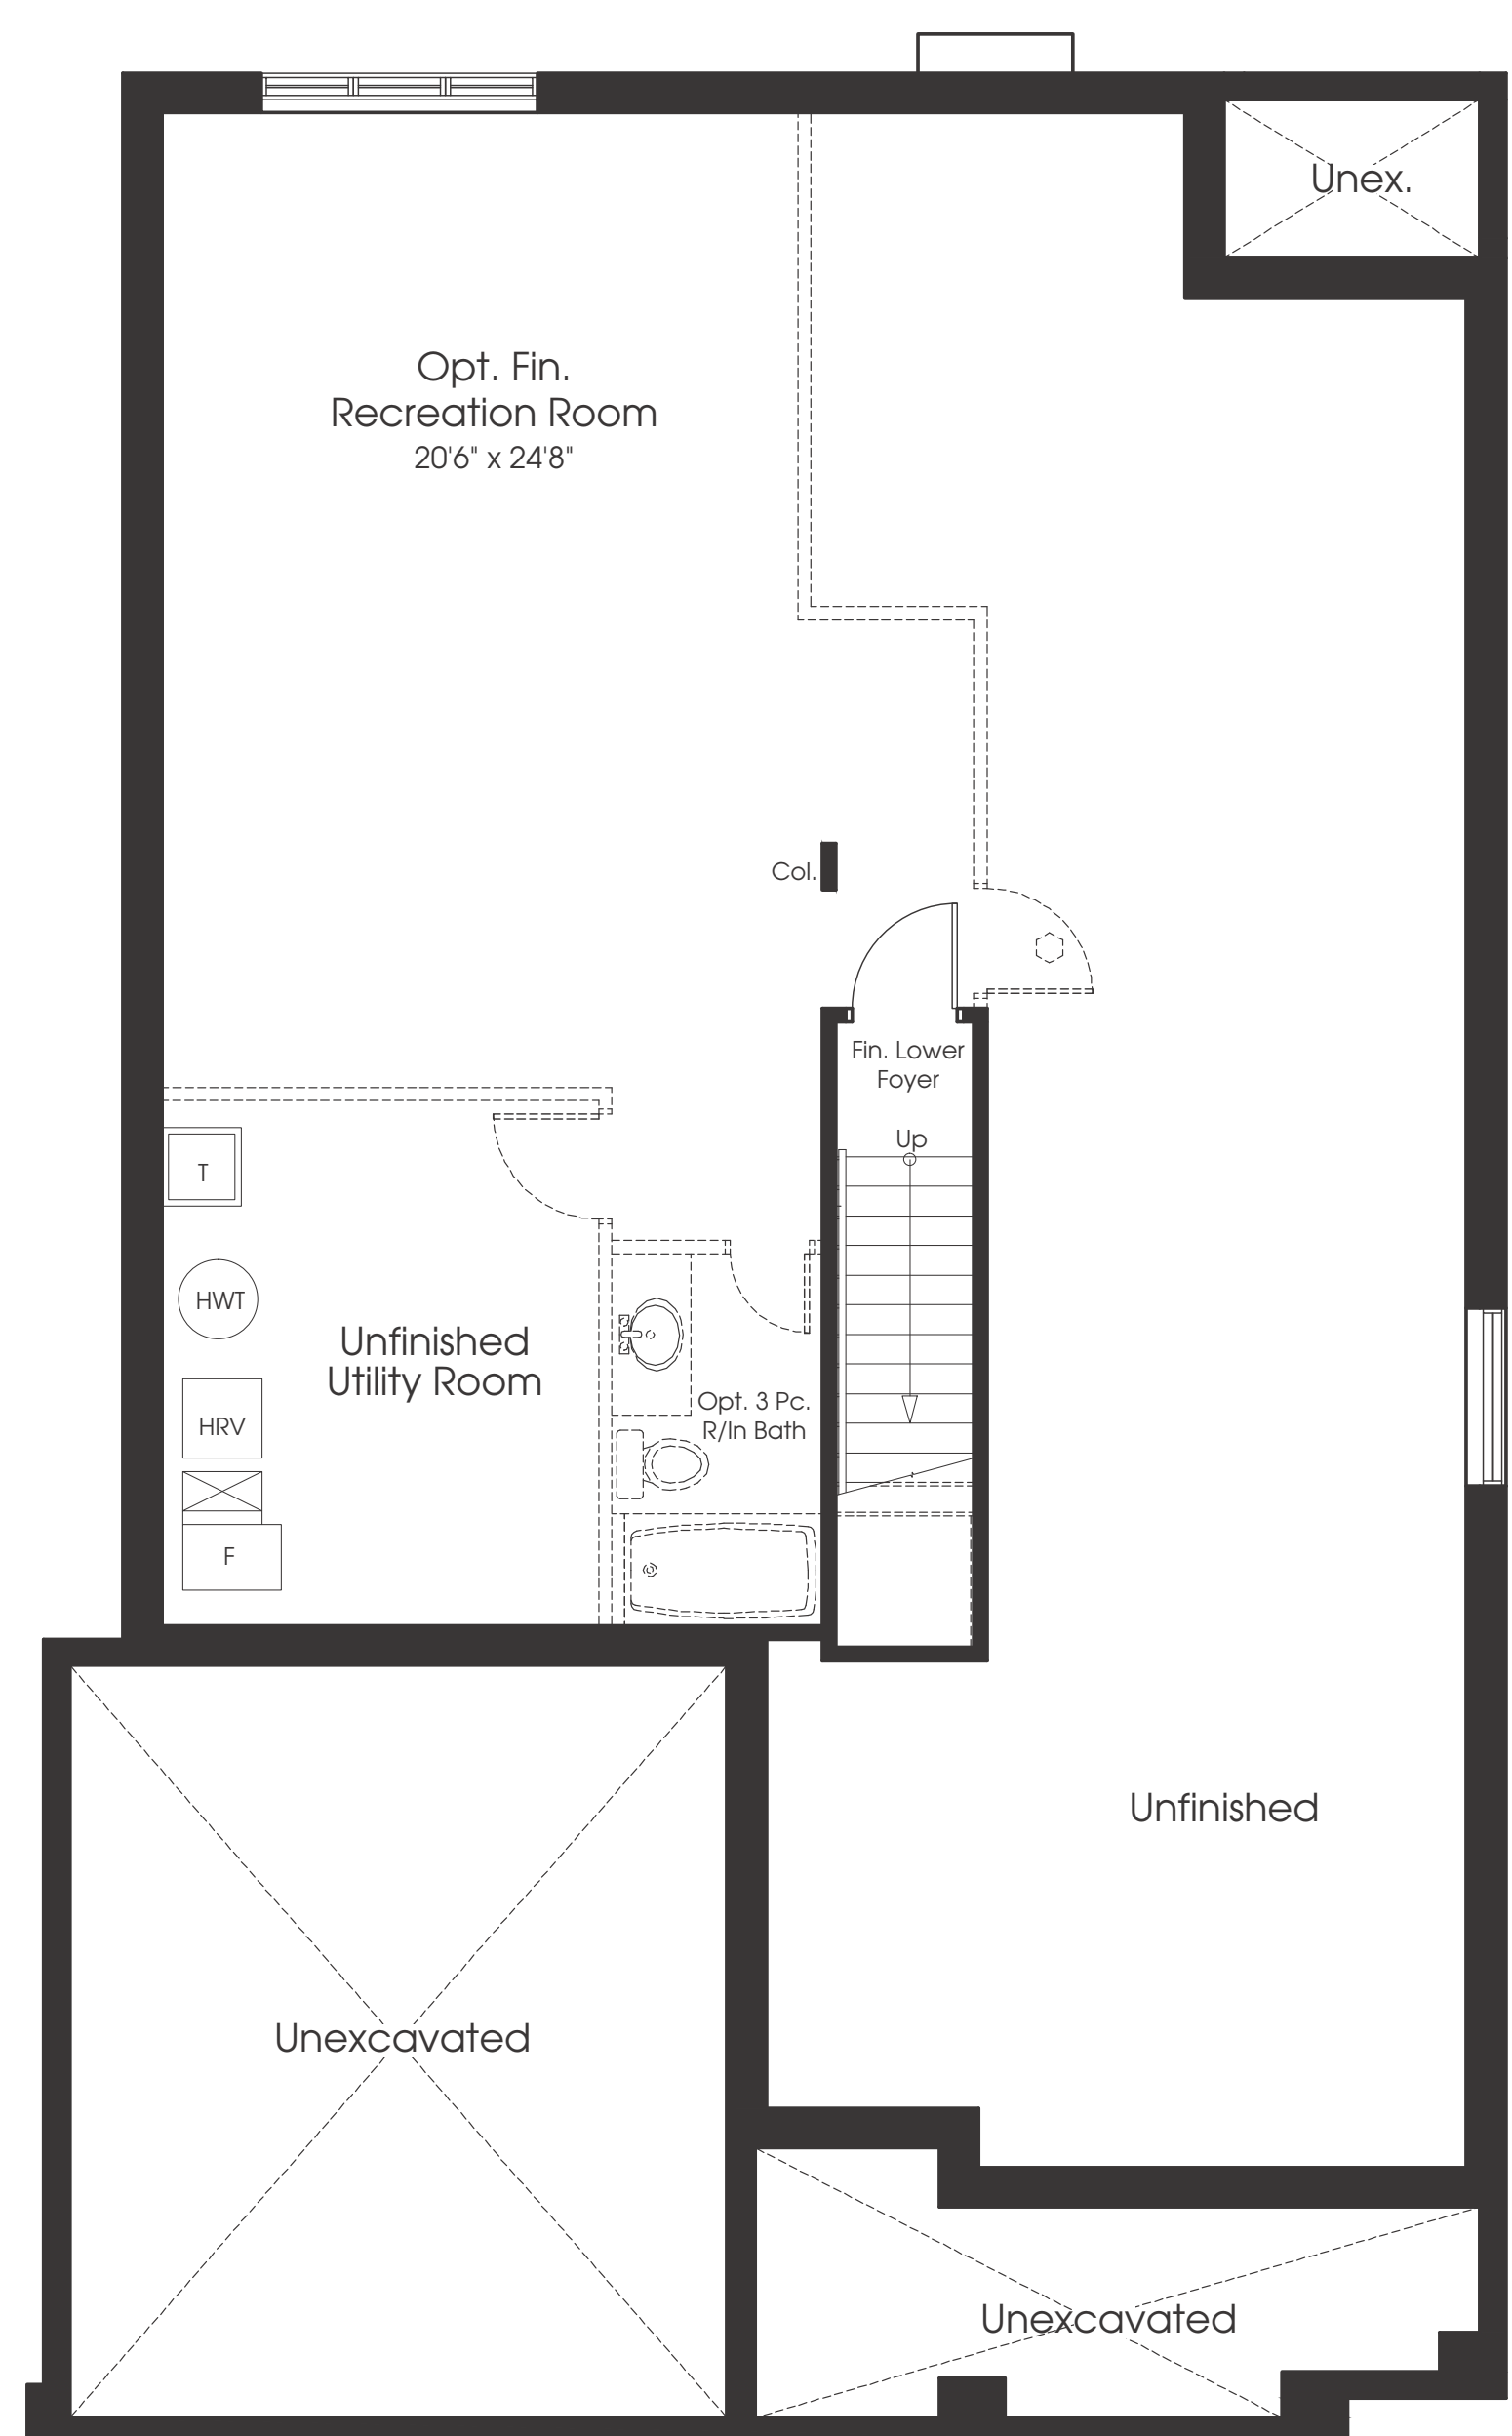

The BIRCH

1,654 sq.ft.

Inc. 12 sq.ft. Fin. Lower Level | Opt. Fin. Rec. Room 463 sq.ft.

Ground Floor

Basement

Bungalow 43' Lot