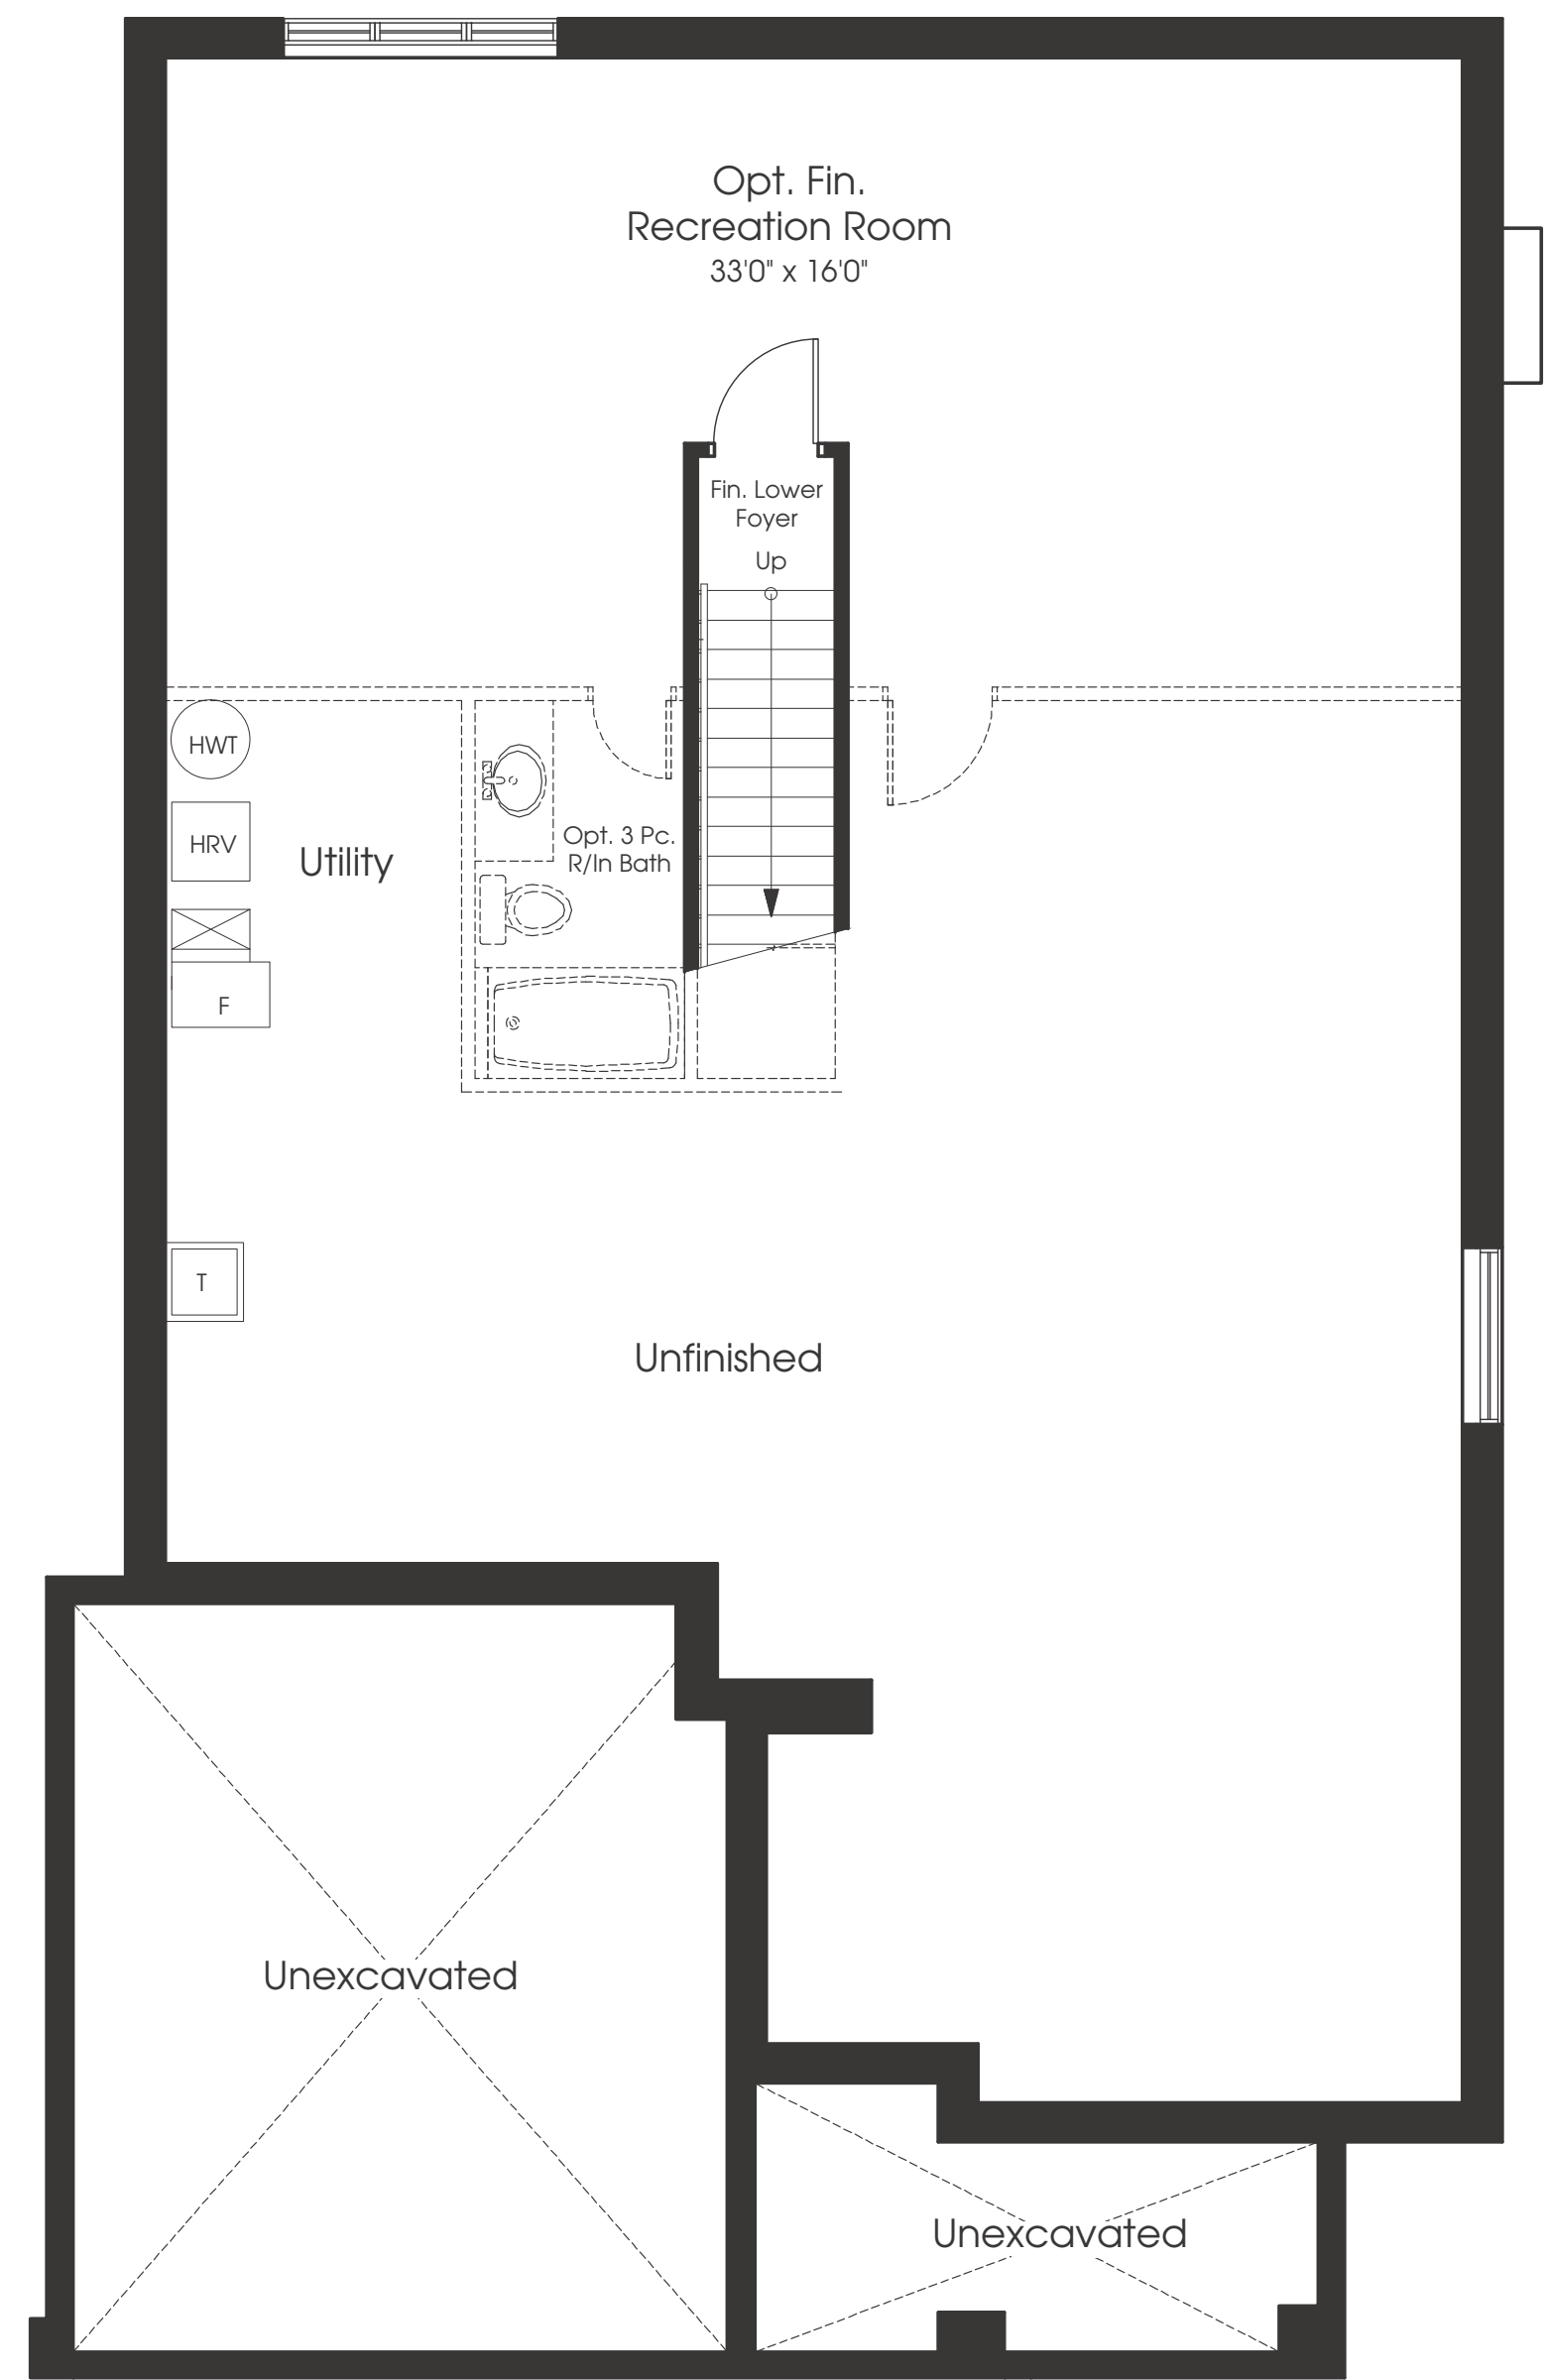

The DOGWOOD

1,691 sq.ft.
Inc. 12 sq.ft. Fin. Lower Level | Opt. Fin. Rec. Room 502 sq.ft.

Ground Floor

Basement

Bungalow 43' Lot

Plans and specifications are subject to change without notice. Square footage is approximate. Actual usable floor space may vary from the stated floor area. All renderings are artist's concept. E. & O. E.