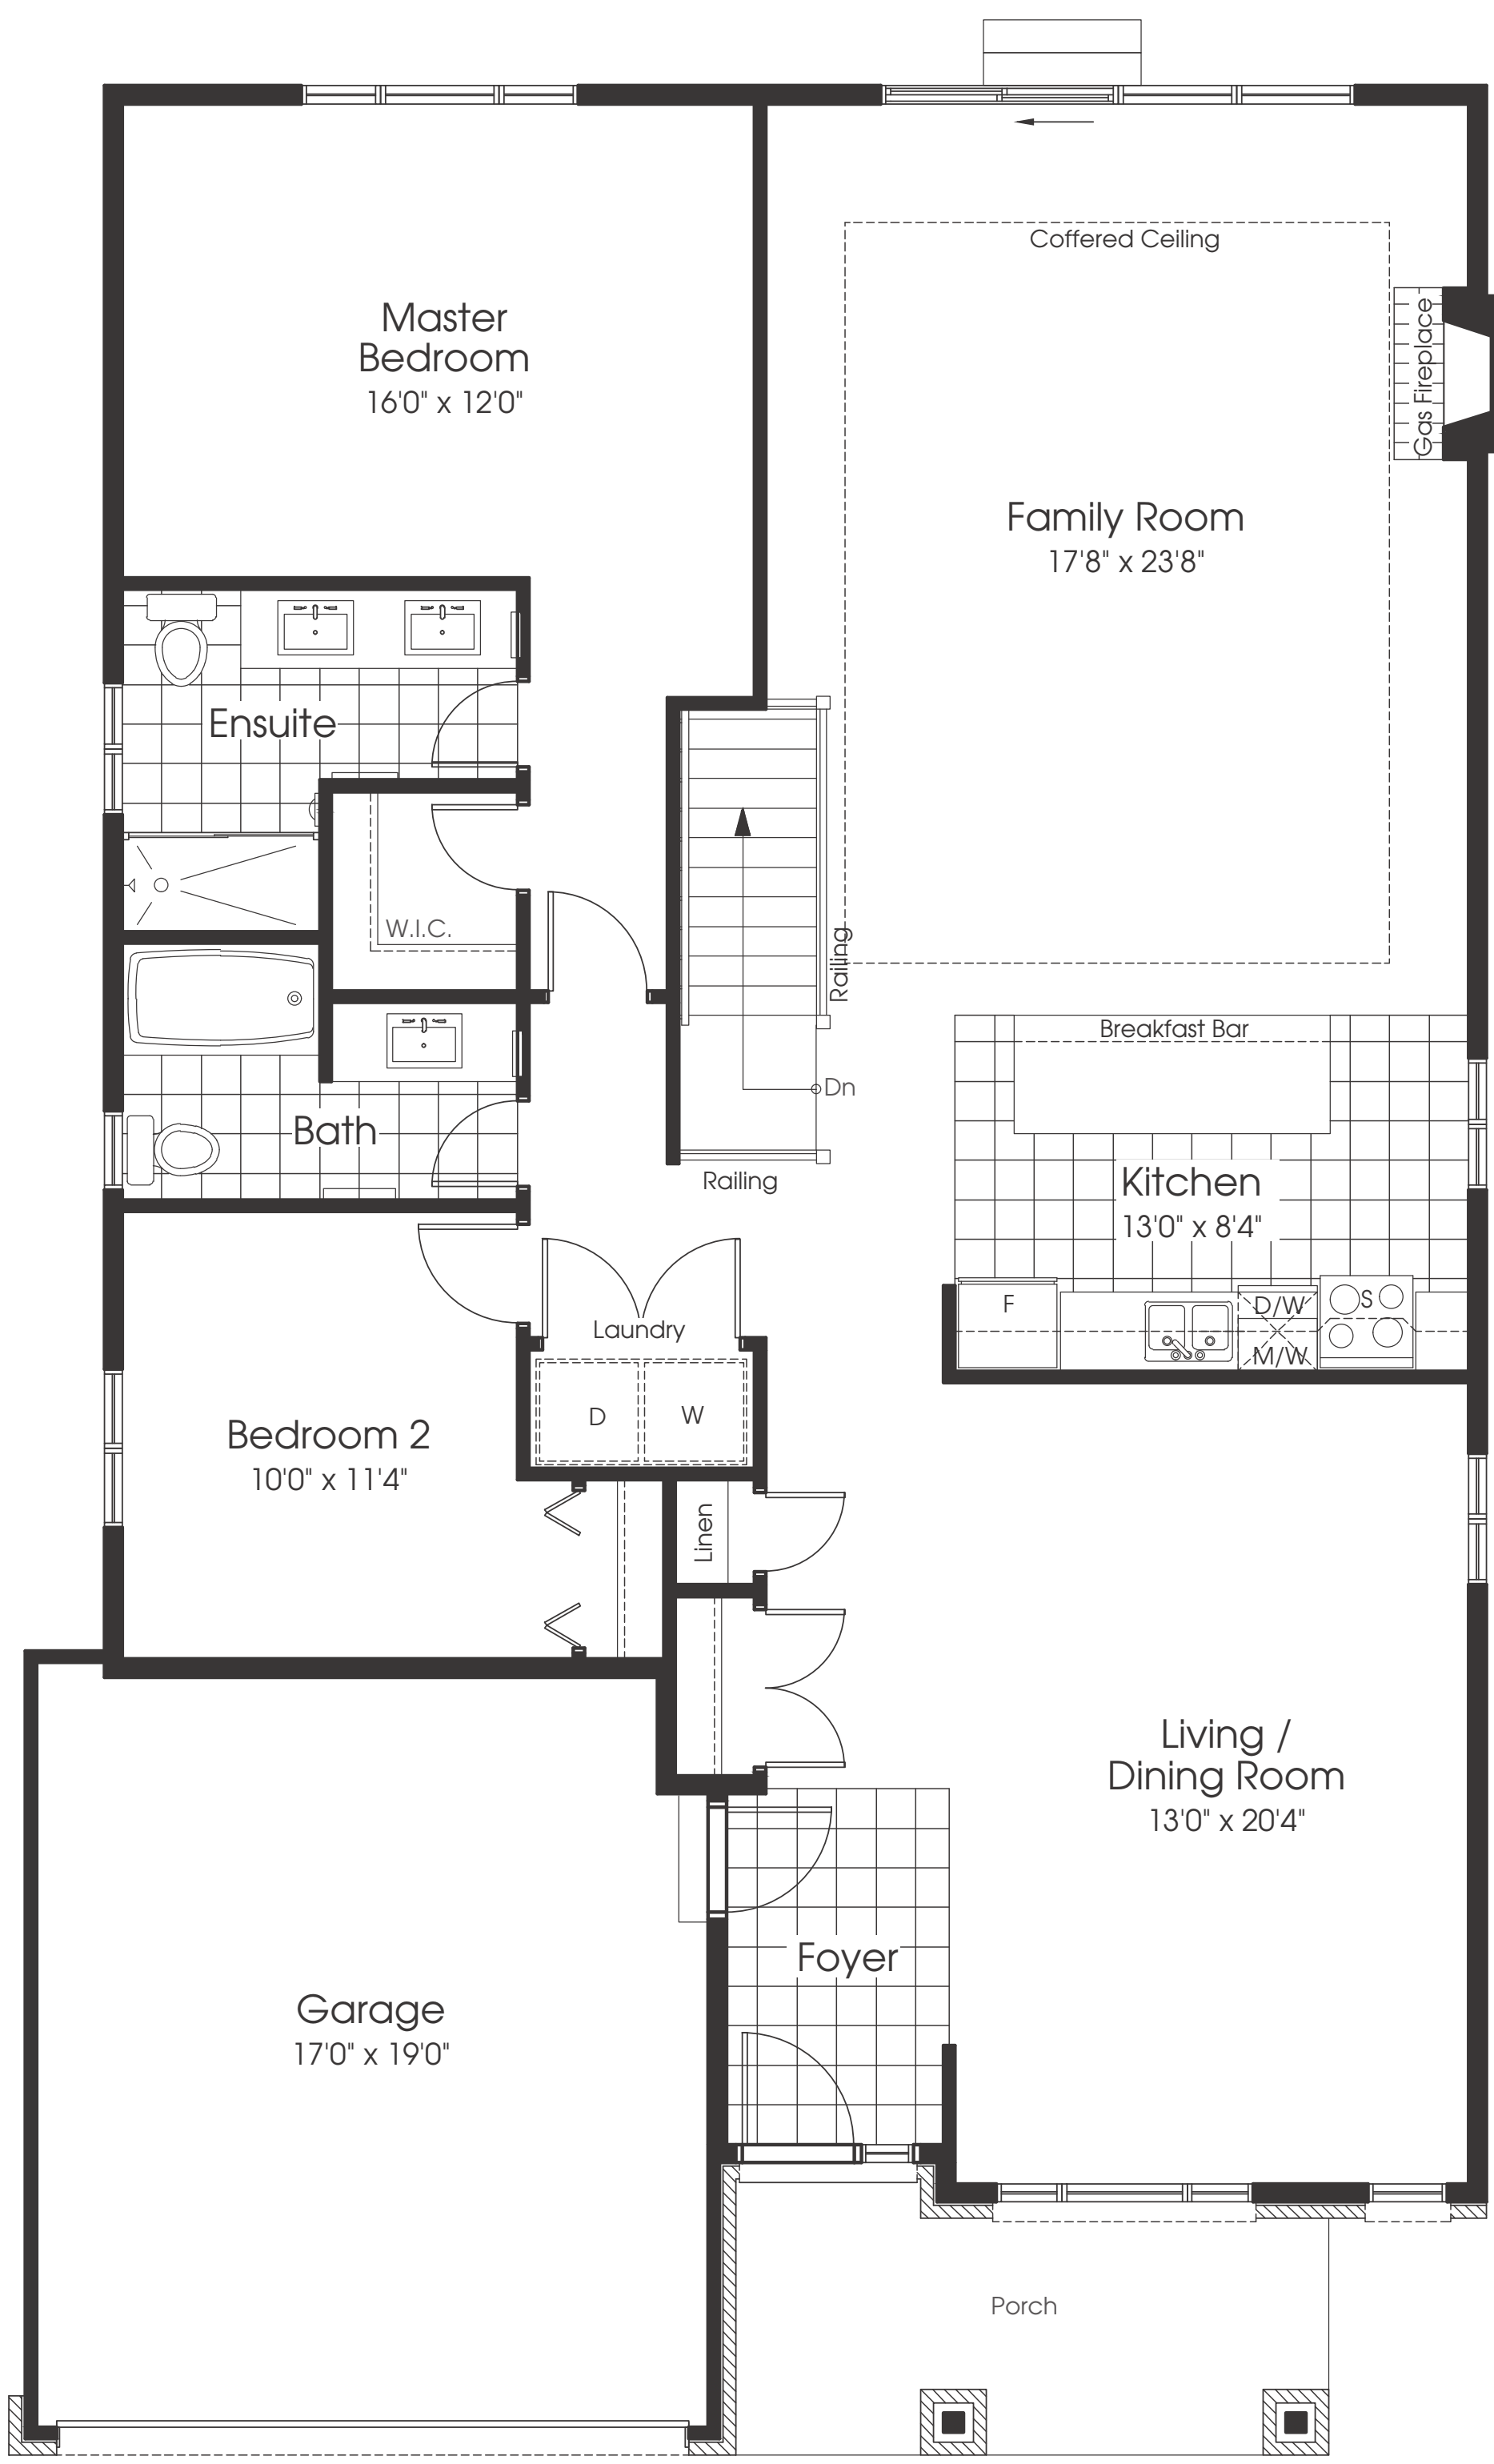

The DOGWOOD

1,691 sq.ft.
Inc. 12 sq.ft. Fin. Lower Level | Opt. Fin. Rec. Room 502 sq.ft.

Ground Floor

Basement

Bungalow 43' Lot

Plans and specifications are subject to change without notice. Square footage is approximate. Actual usable floor space may vary from the stated floor area. All renderings are artist's concept. E. & O. E.