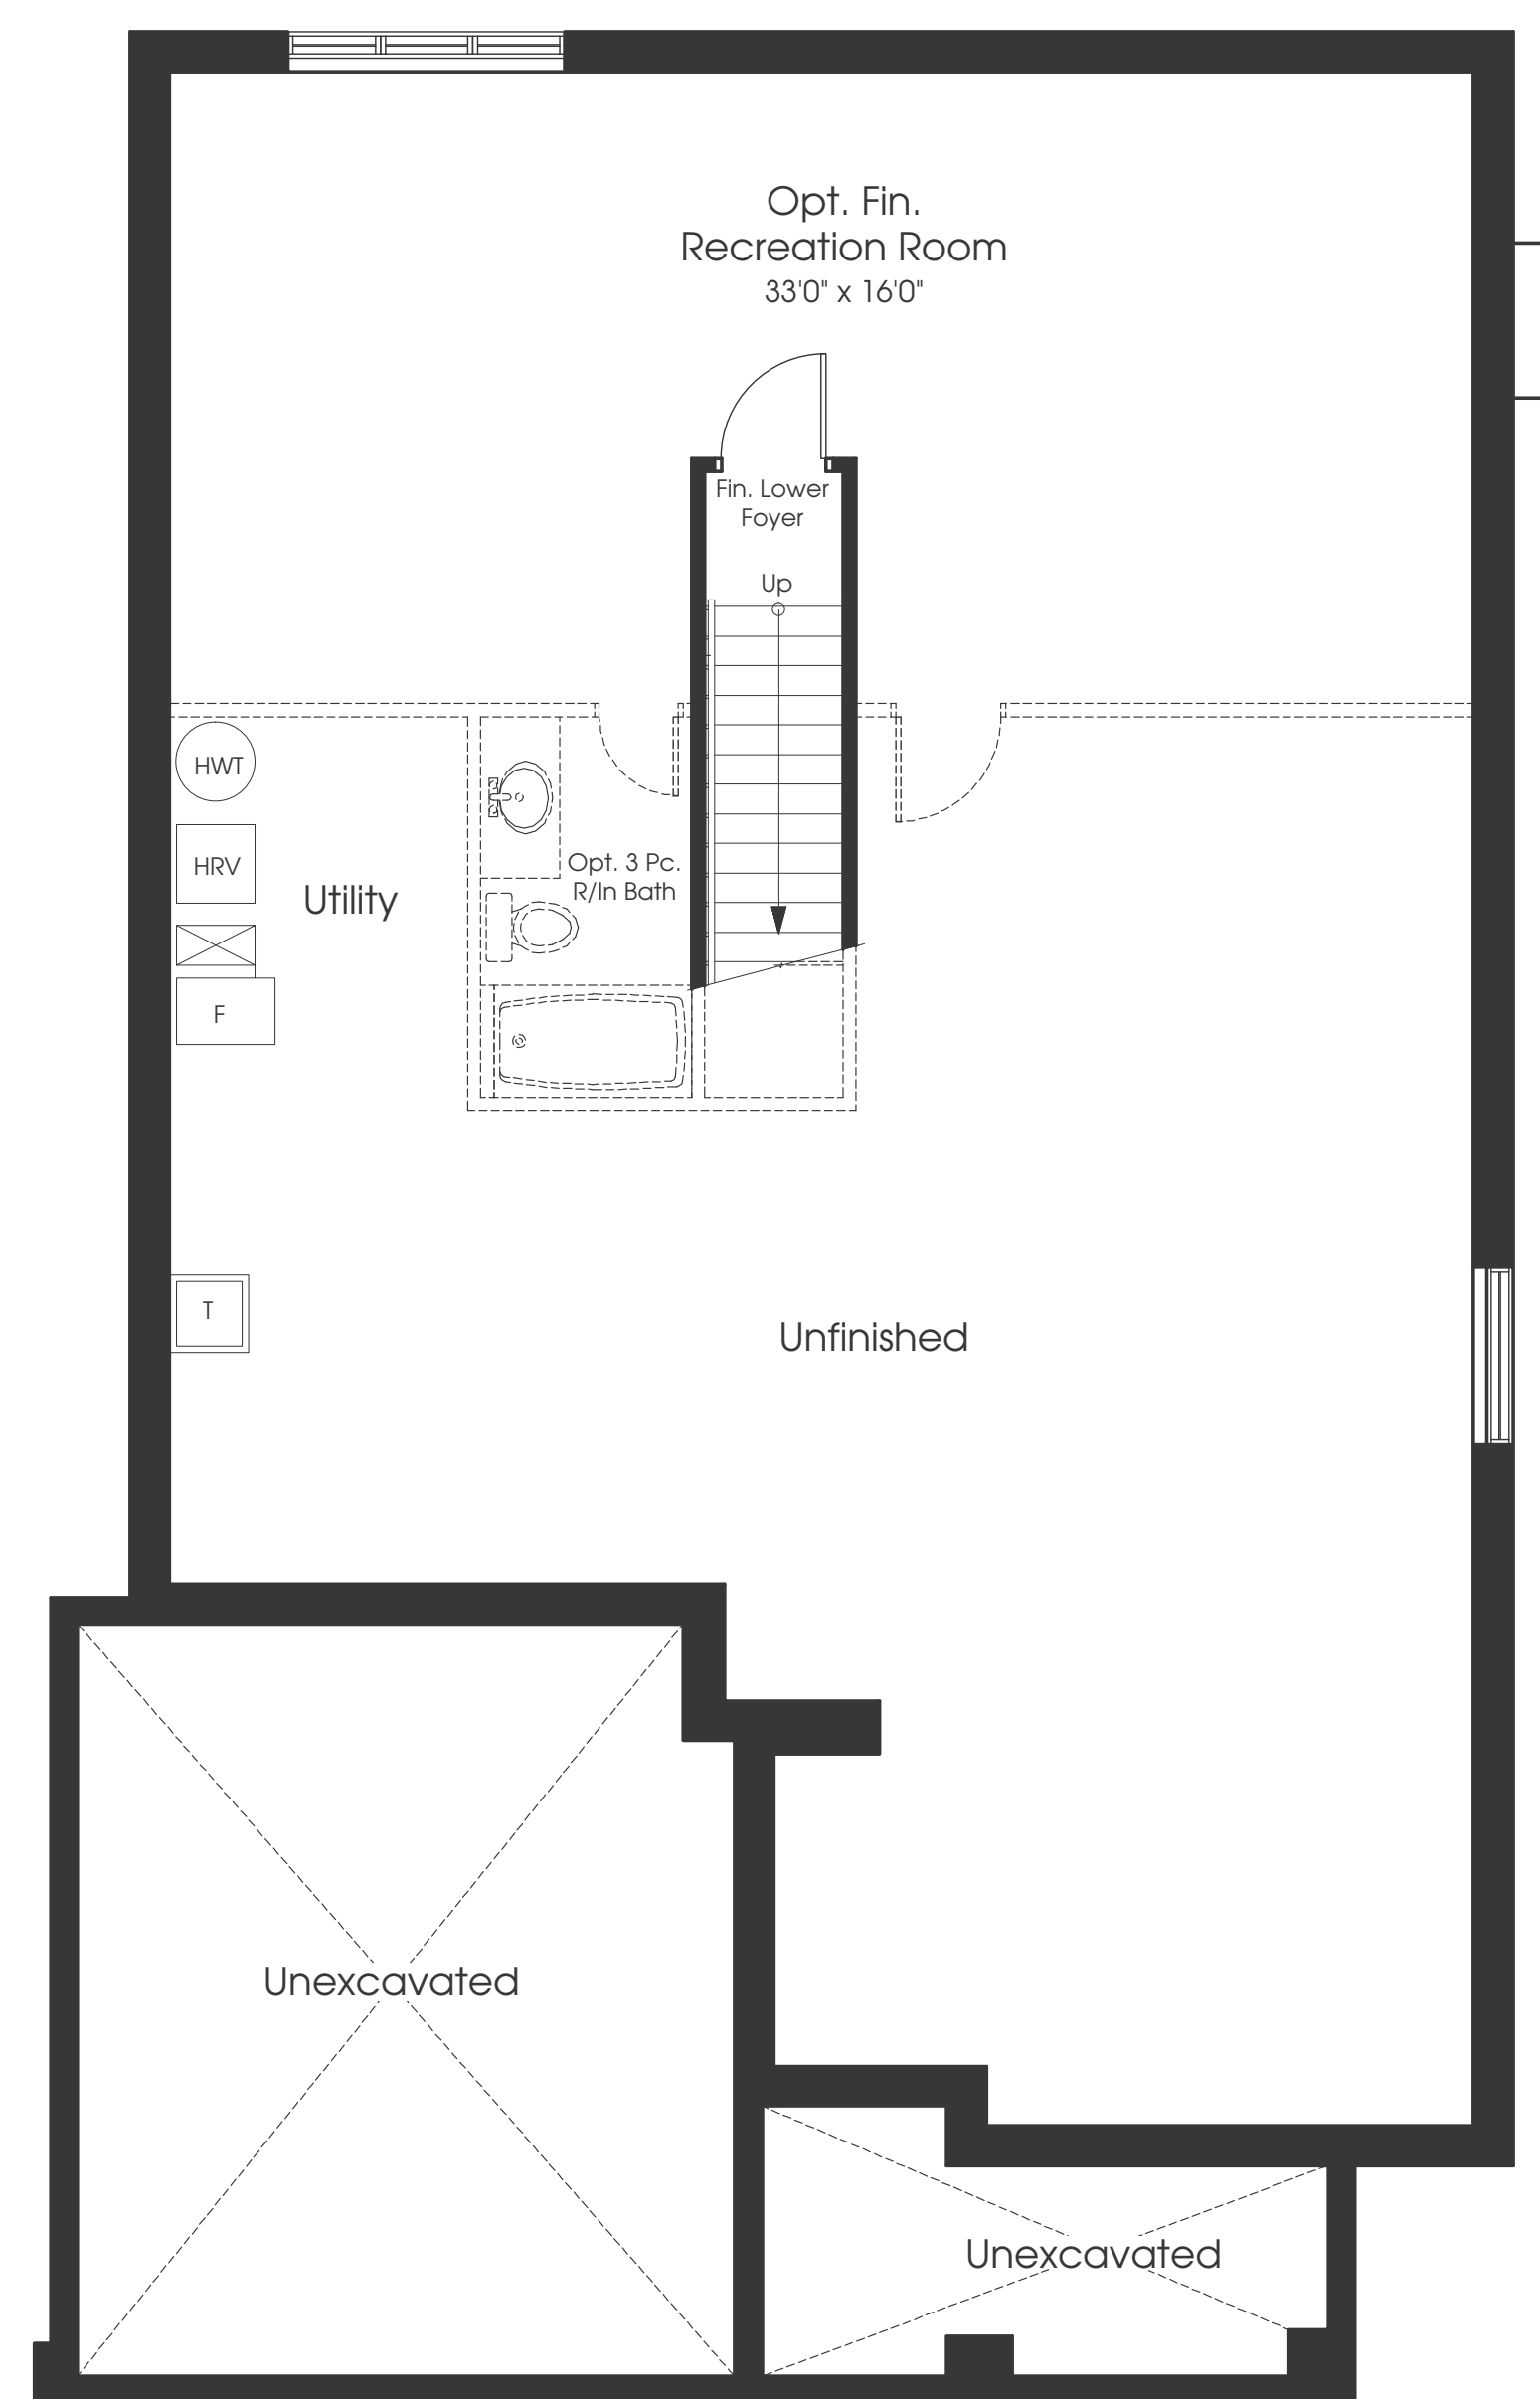

The MAPLE

1,691 sq.ft.

Inc. 12 sq.ft. Fin. Lower Level | Opt. Fin. Rec. Room 502 sq.ft.

Ground Floor

Basement

Bungalow 43' Lot