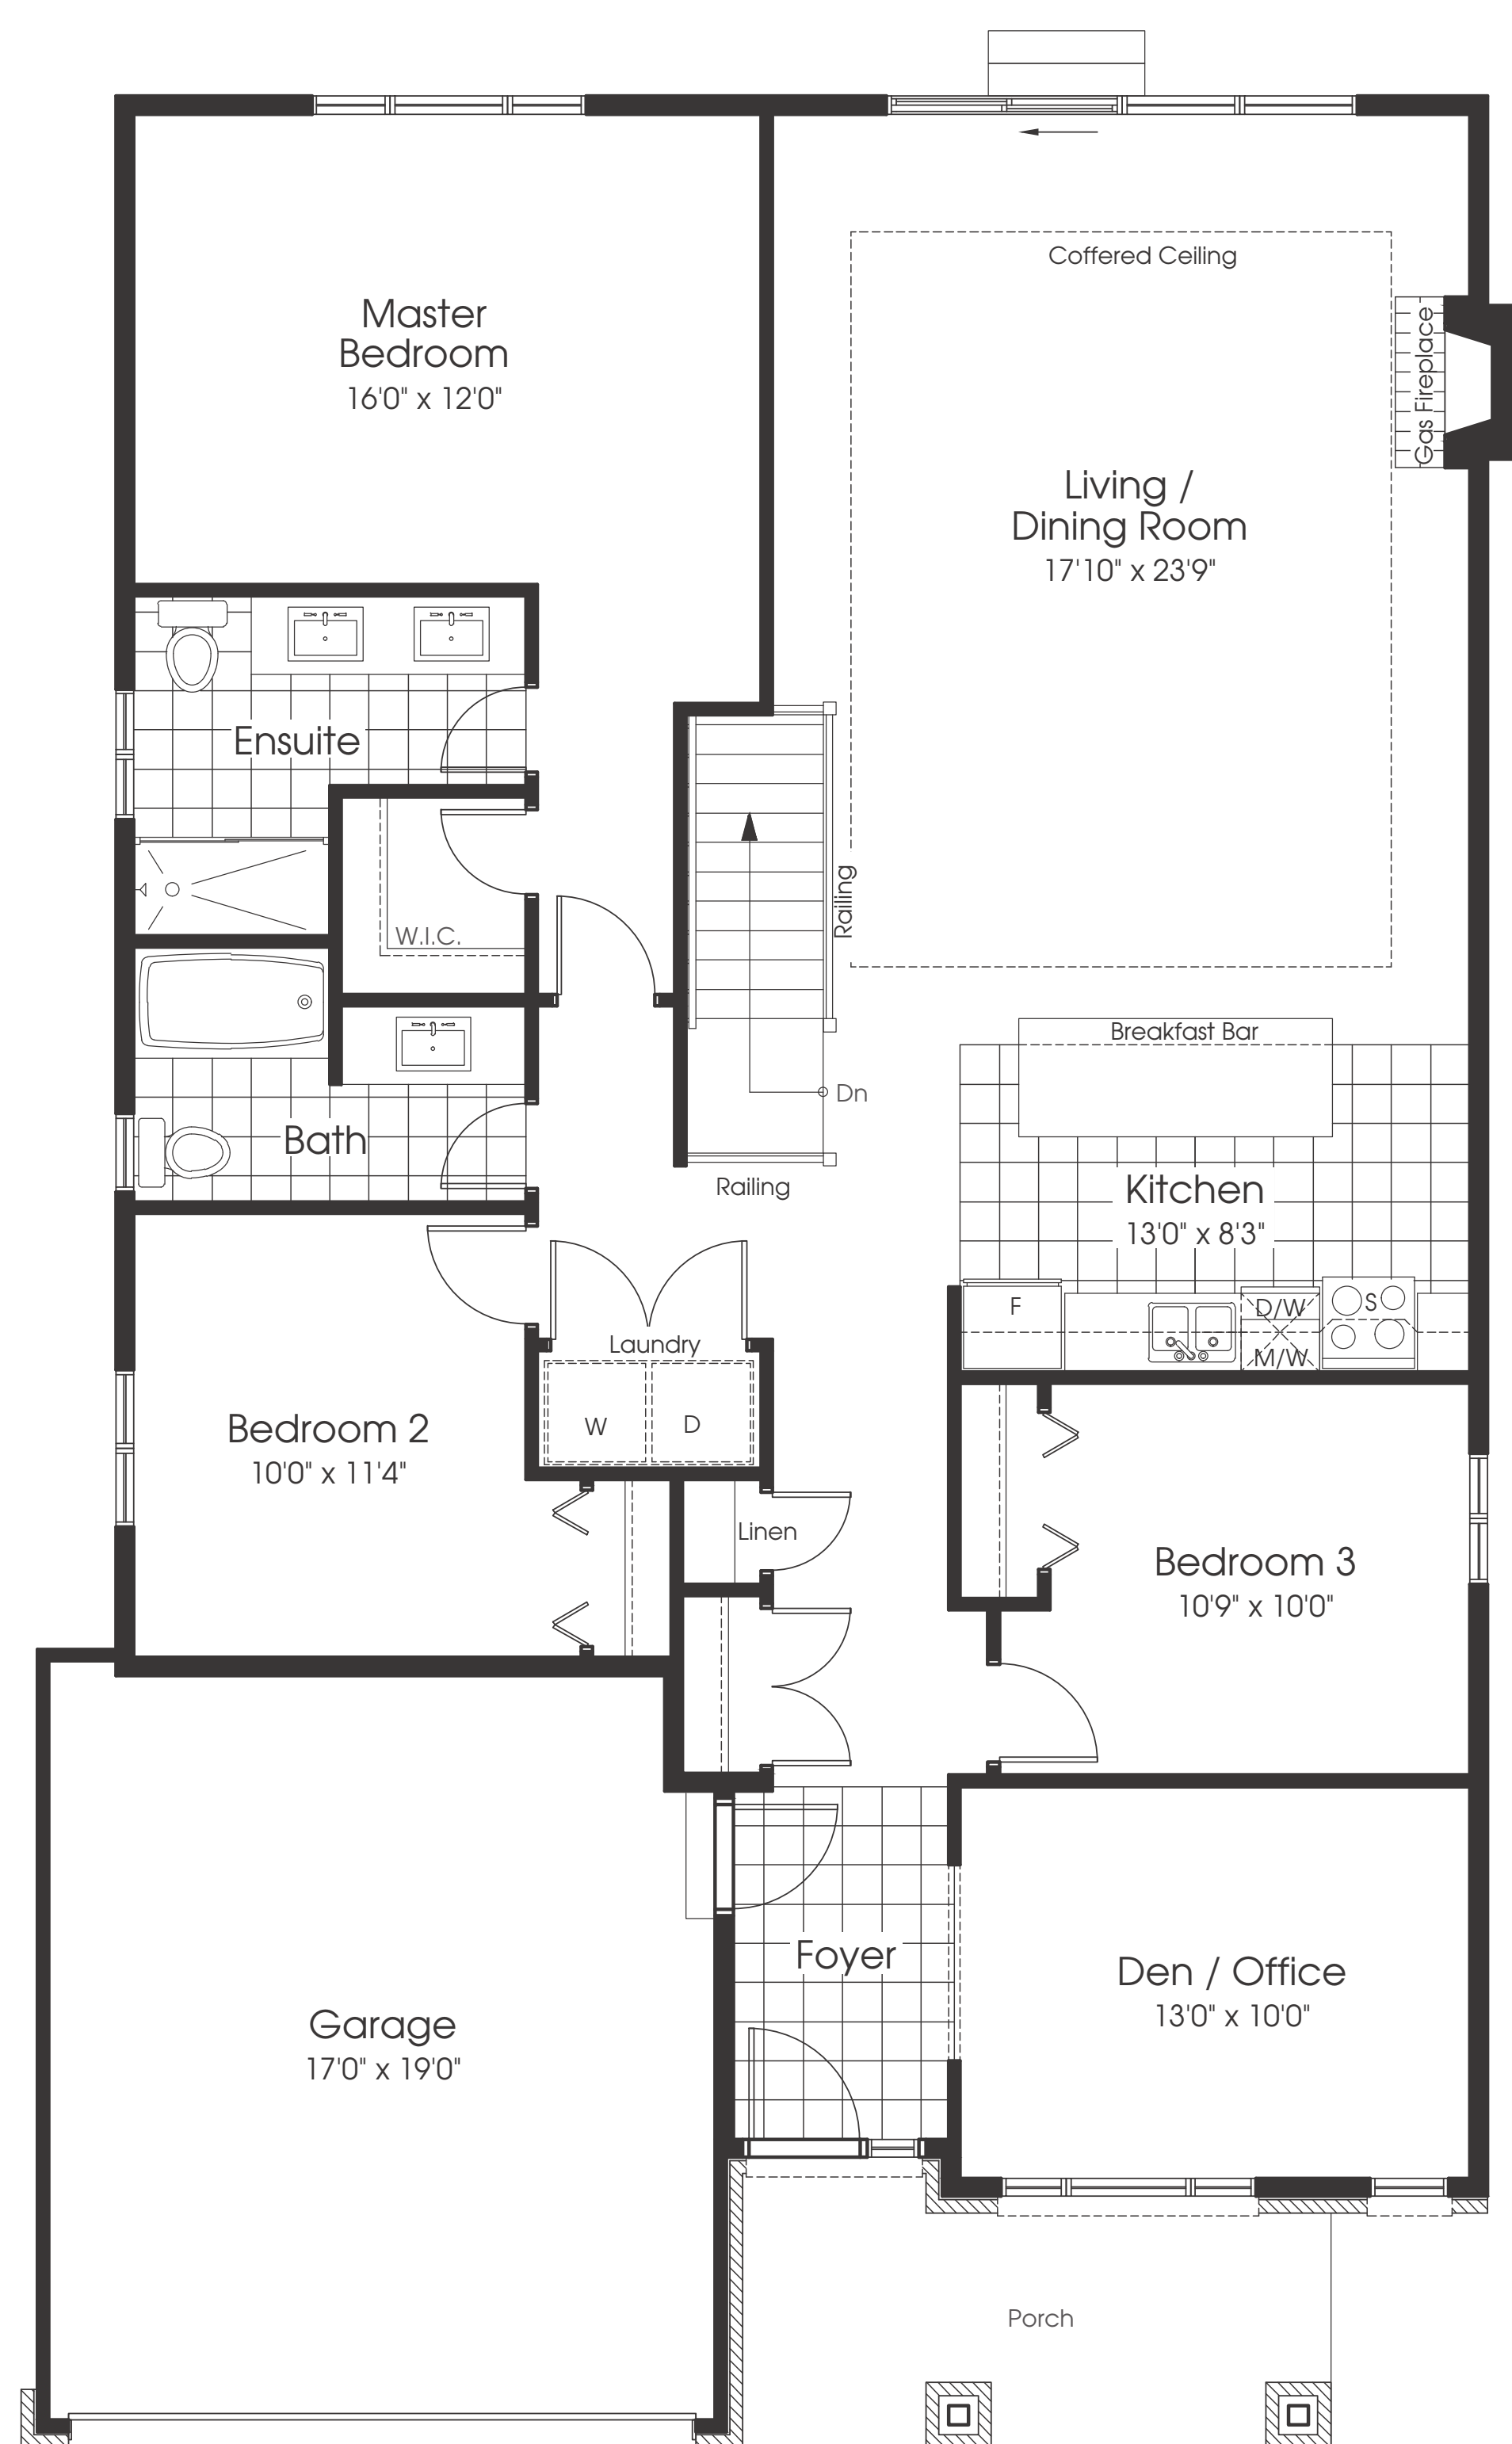

The MAPLE

1,691 sq.ft.

Inc. 12 sq.ft. Fin. Lower Level | Opt. Fin. Rec. Room 502 sq.ft.

Ground Floor

Basement

Bungalow 43' Lot