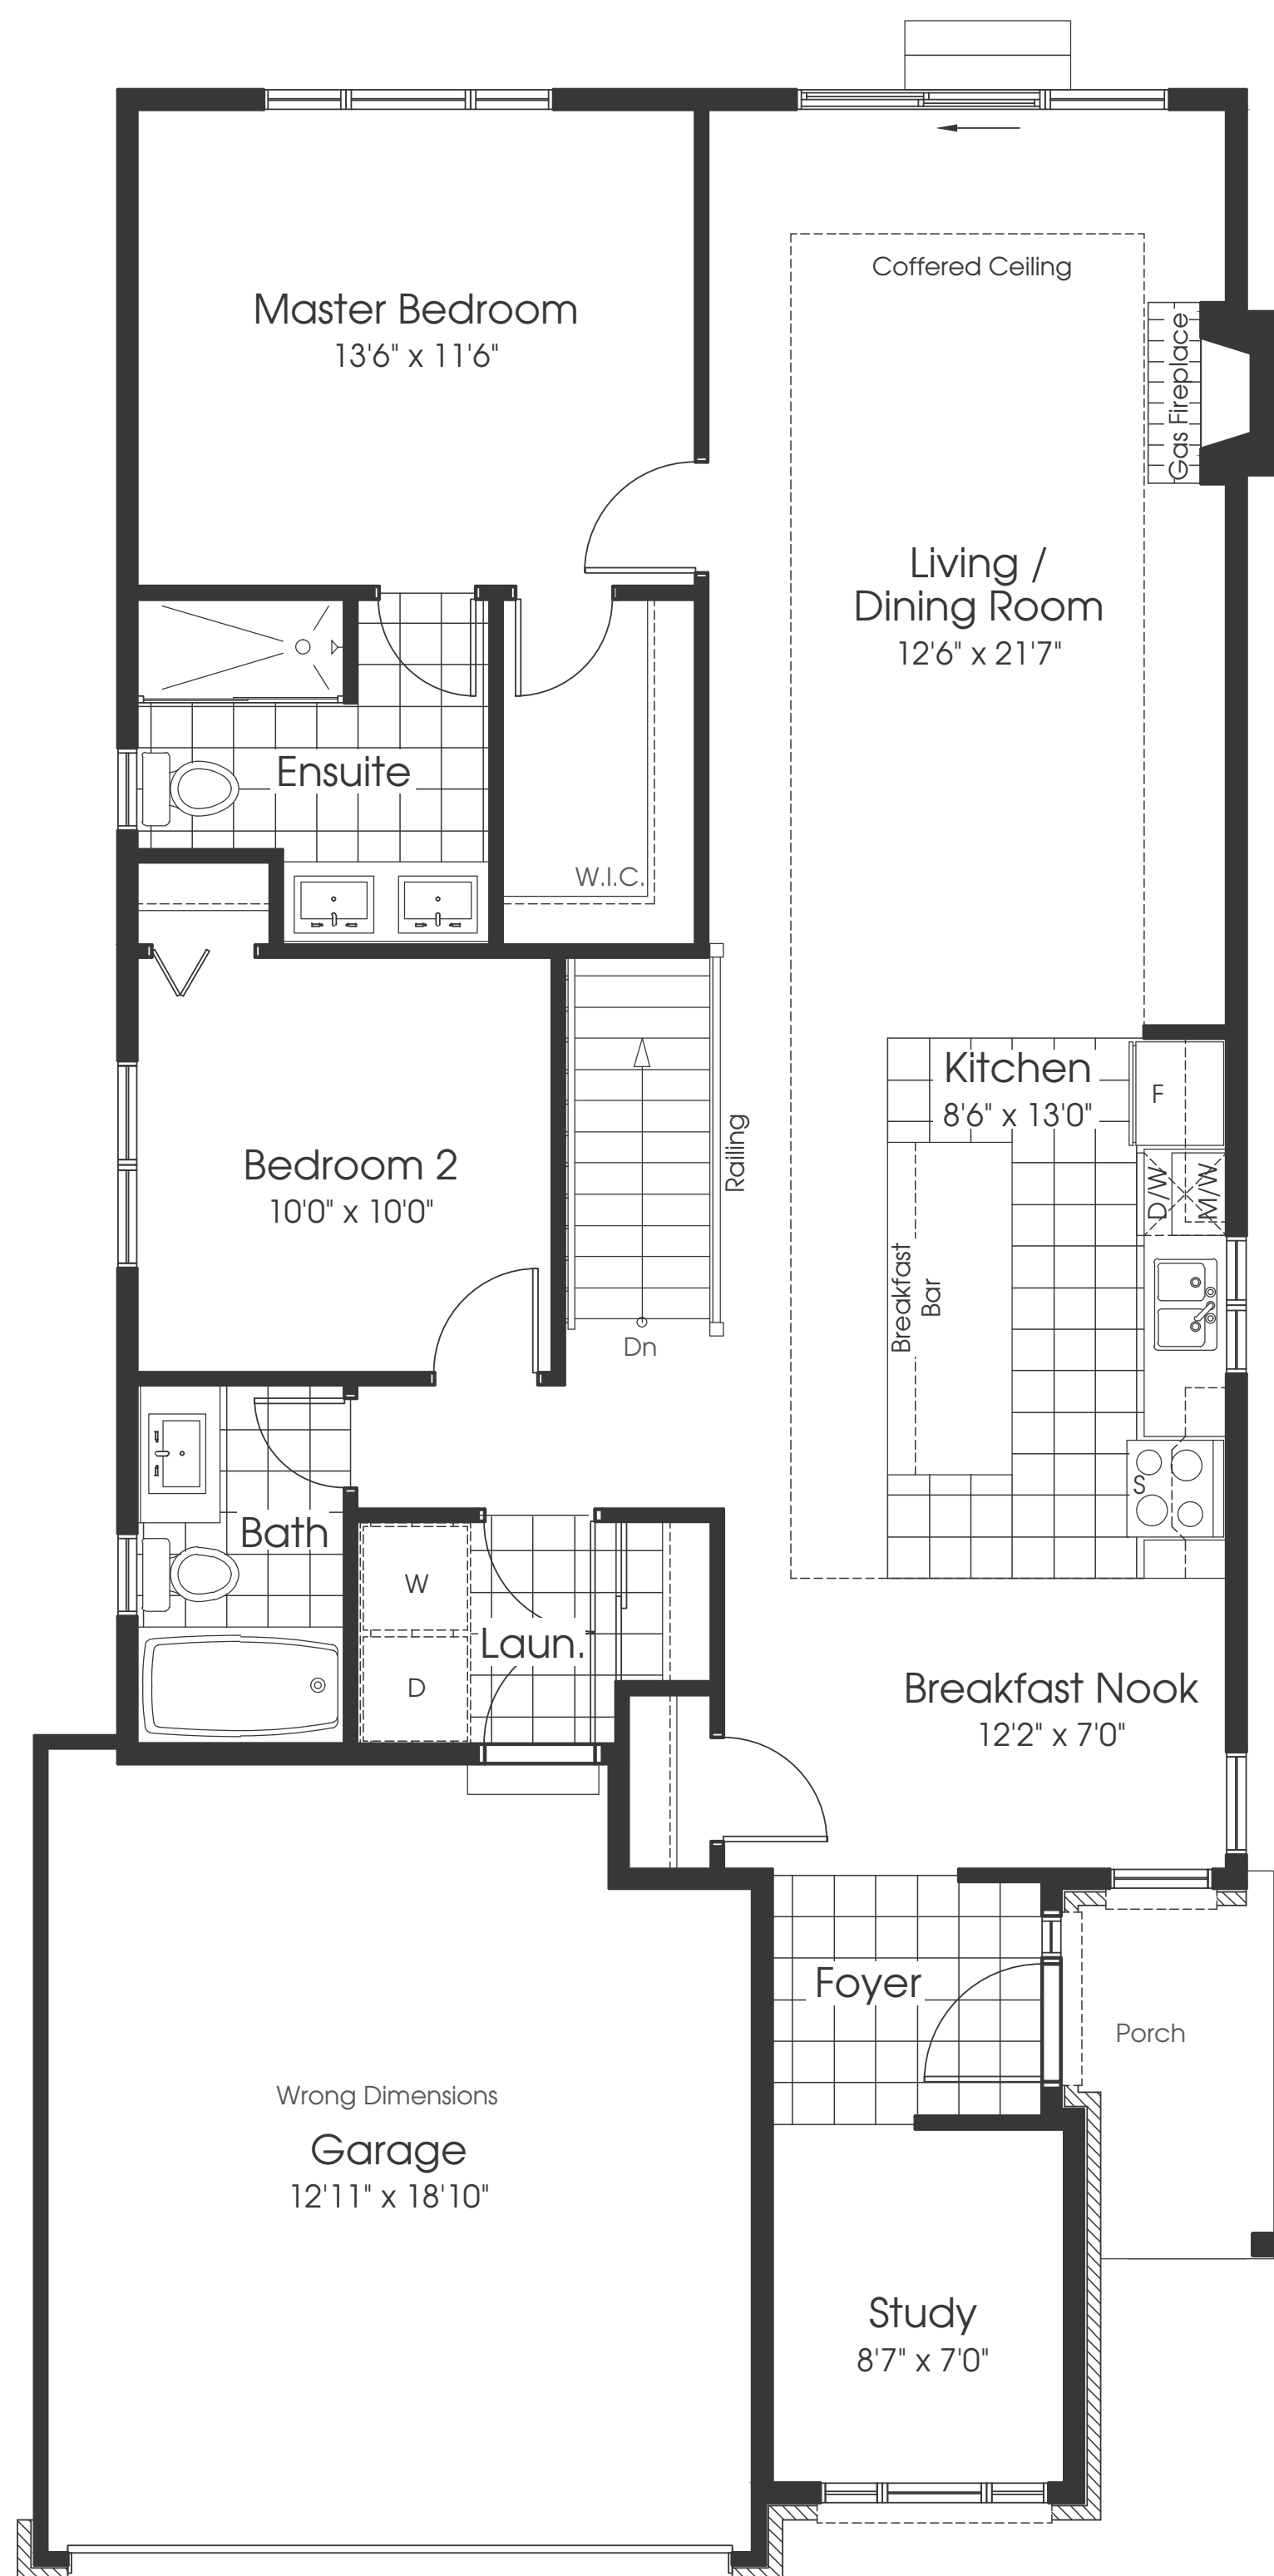

The REDWOOD

1,279 sq.ft.

Inc. 12 sq.ft. Fin. Lower Level | Opt. Fin. Rec. Room 360 sq.ft.

Ground Floor

Basement

Bungalow 35' Lot