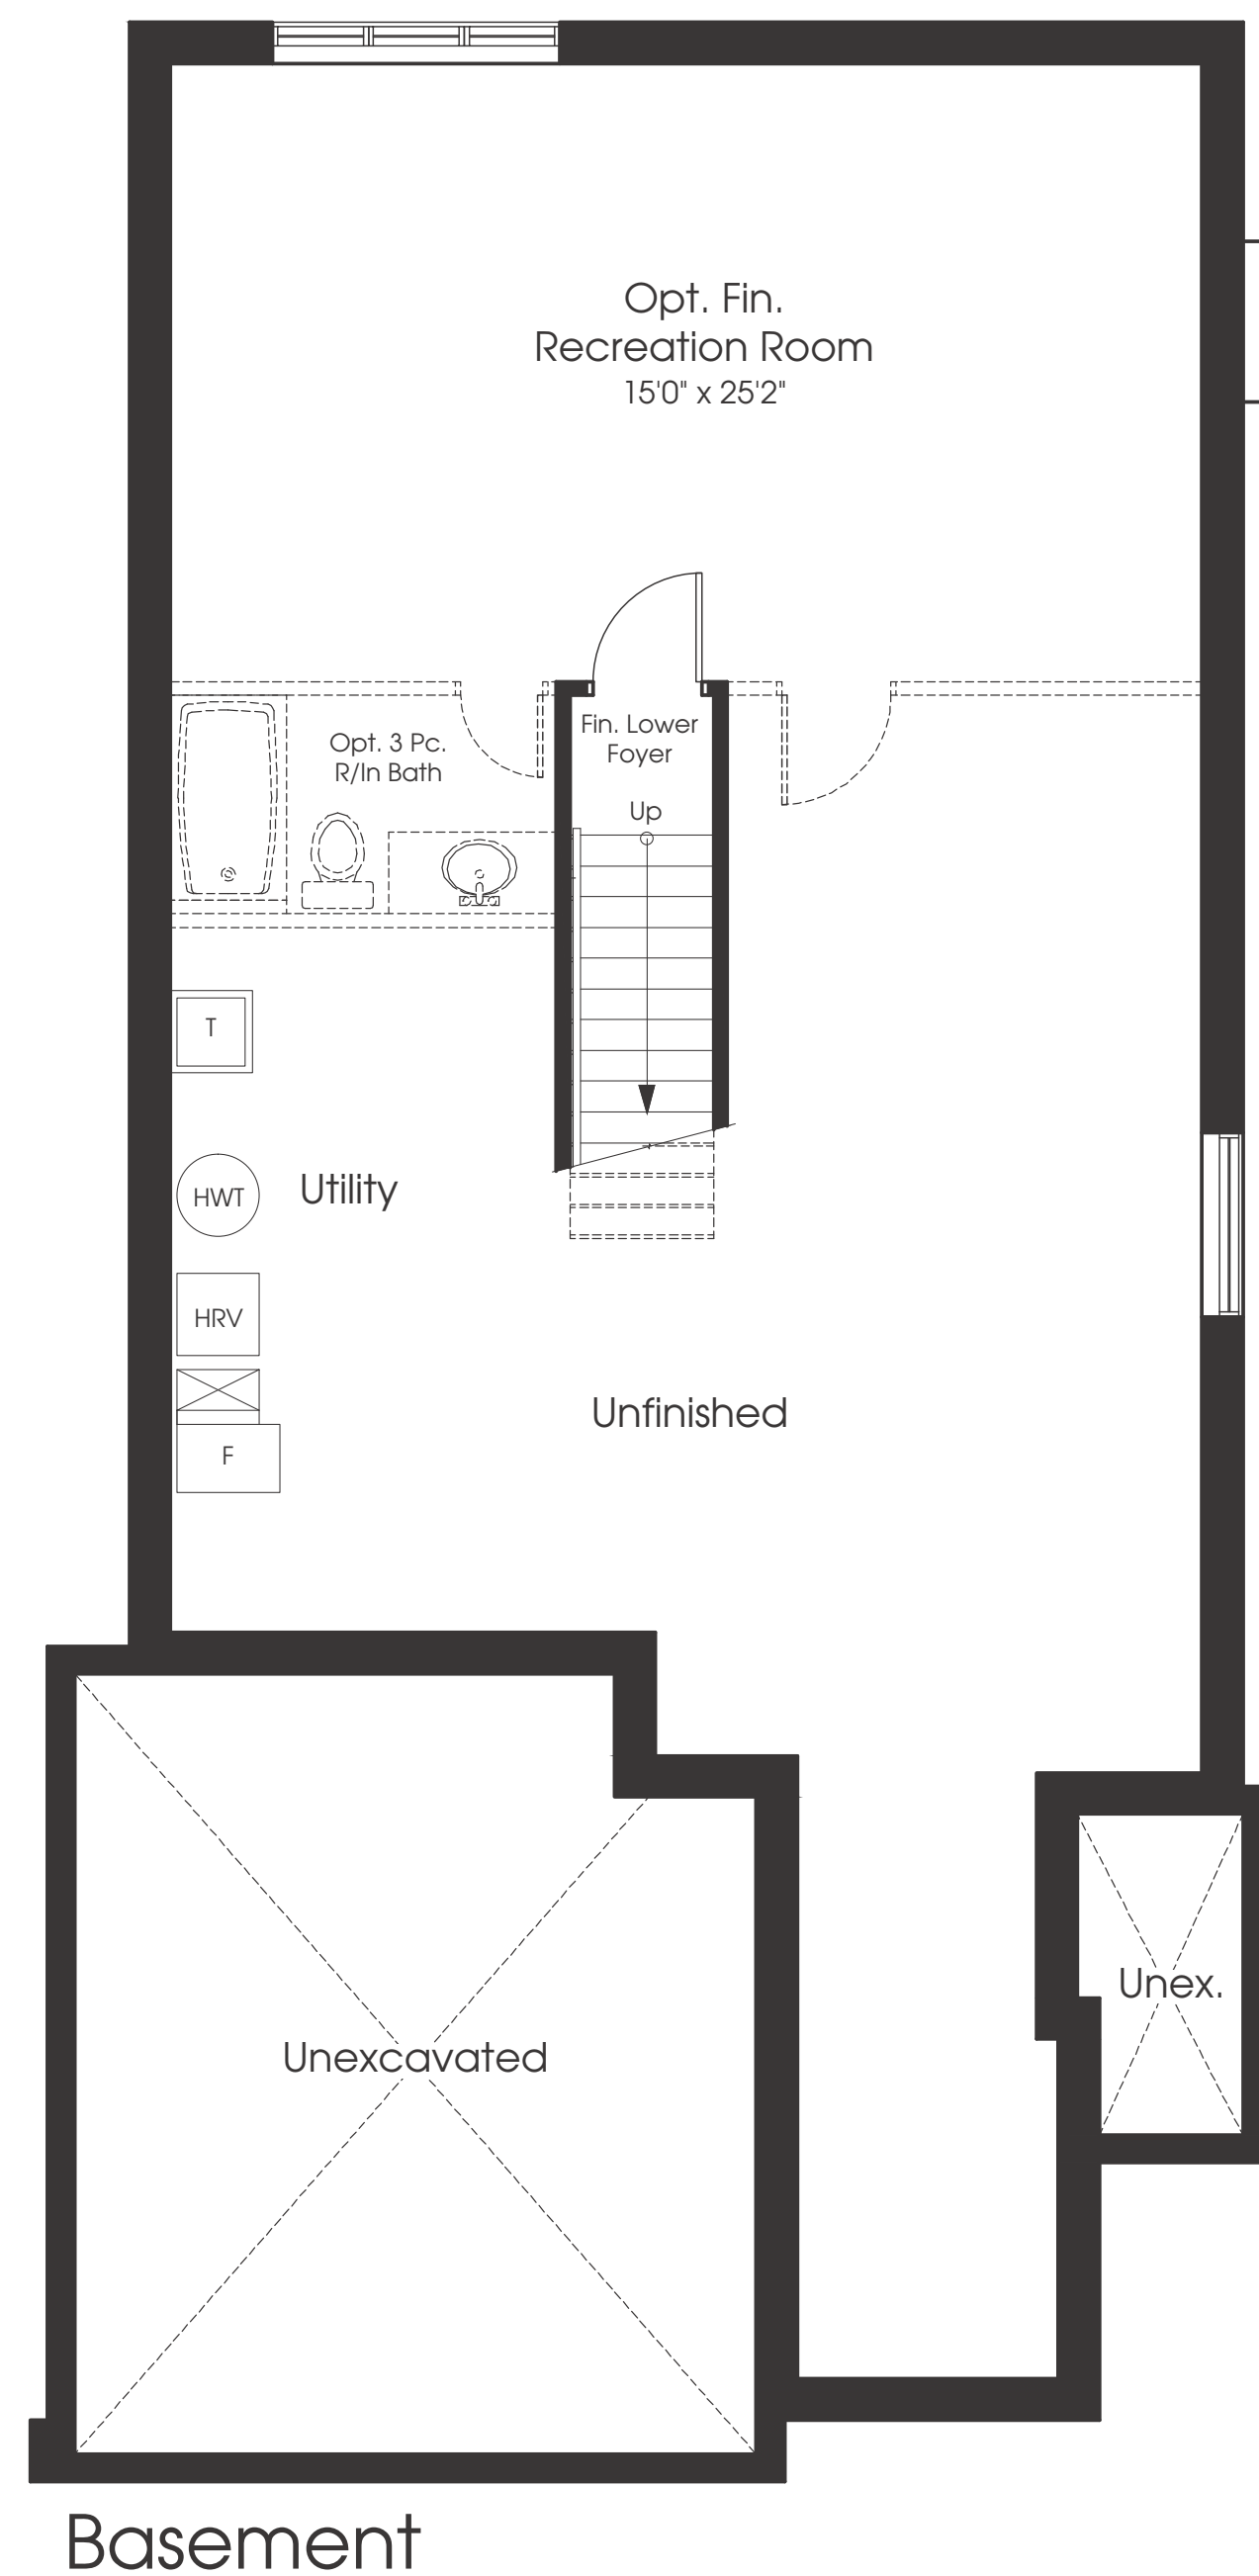

The REDWOOD

1,279 sq.ft.

Inc. 12 sq.ft. Fin. Lower Level | Opt. Fin. Rec. Room 360 sq.ft.

Ground Floor

Basement

Bungalow 35' Lot