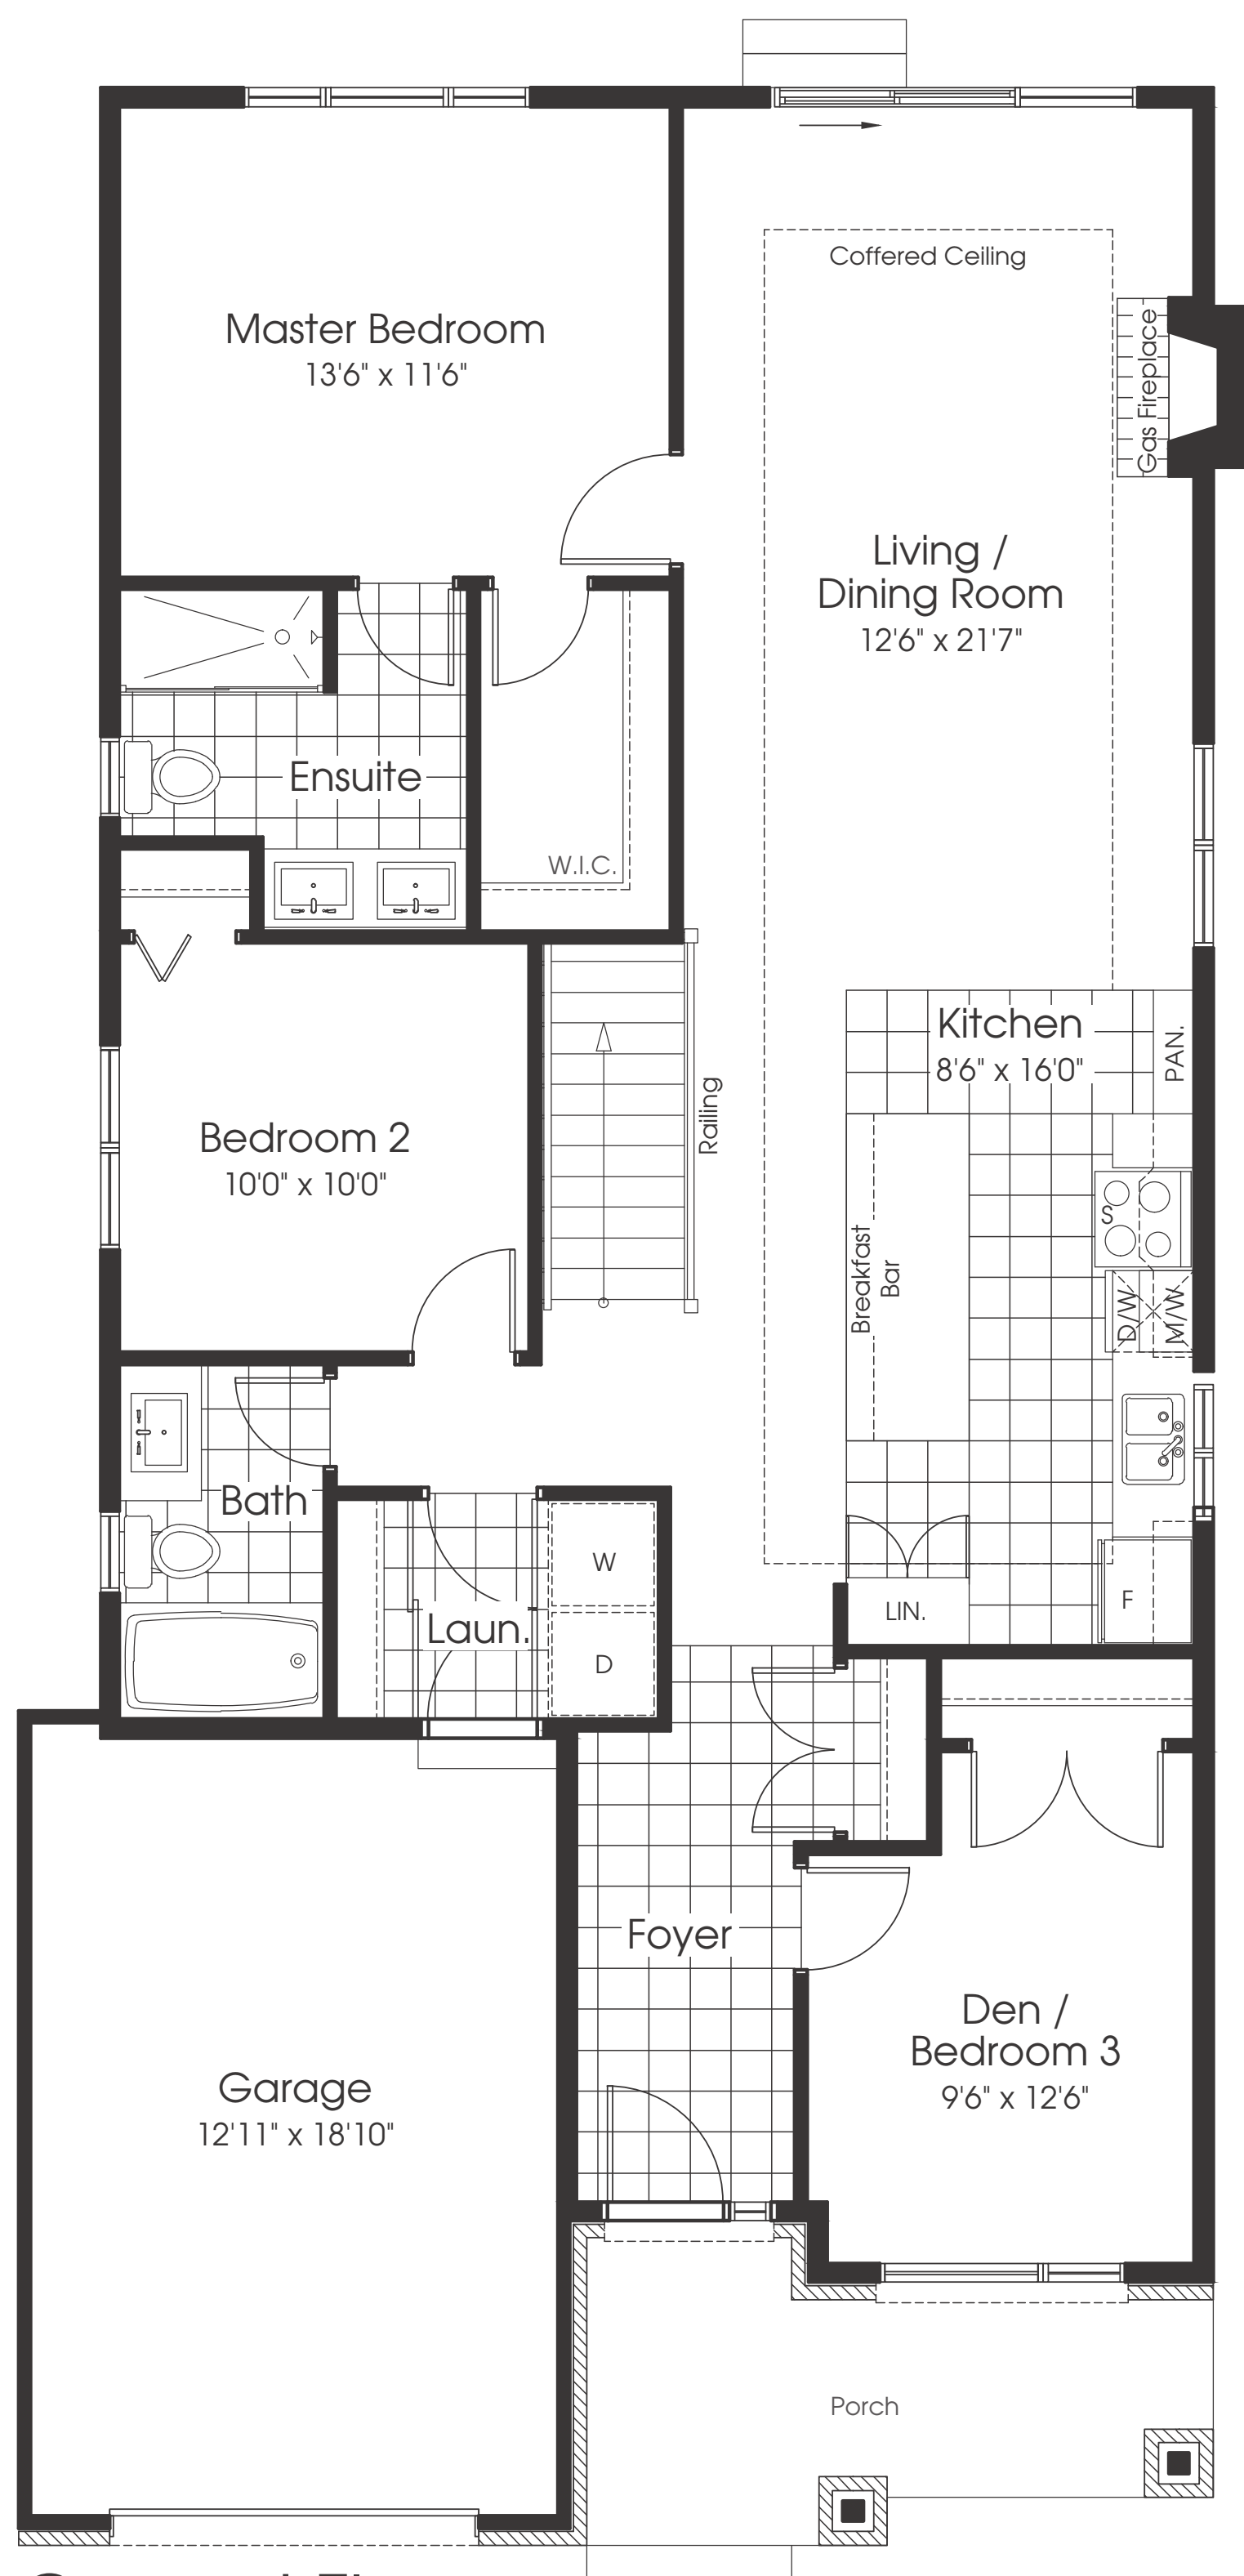

The WILLOW

1,317 sq.ft.

Inc. 12 sq.ft. Fin. Lower Level | Opt. Fin. Rec. Room 360 sq.ft.

Ground Floor

Basement

Bungalow 35' Lot