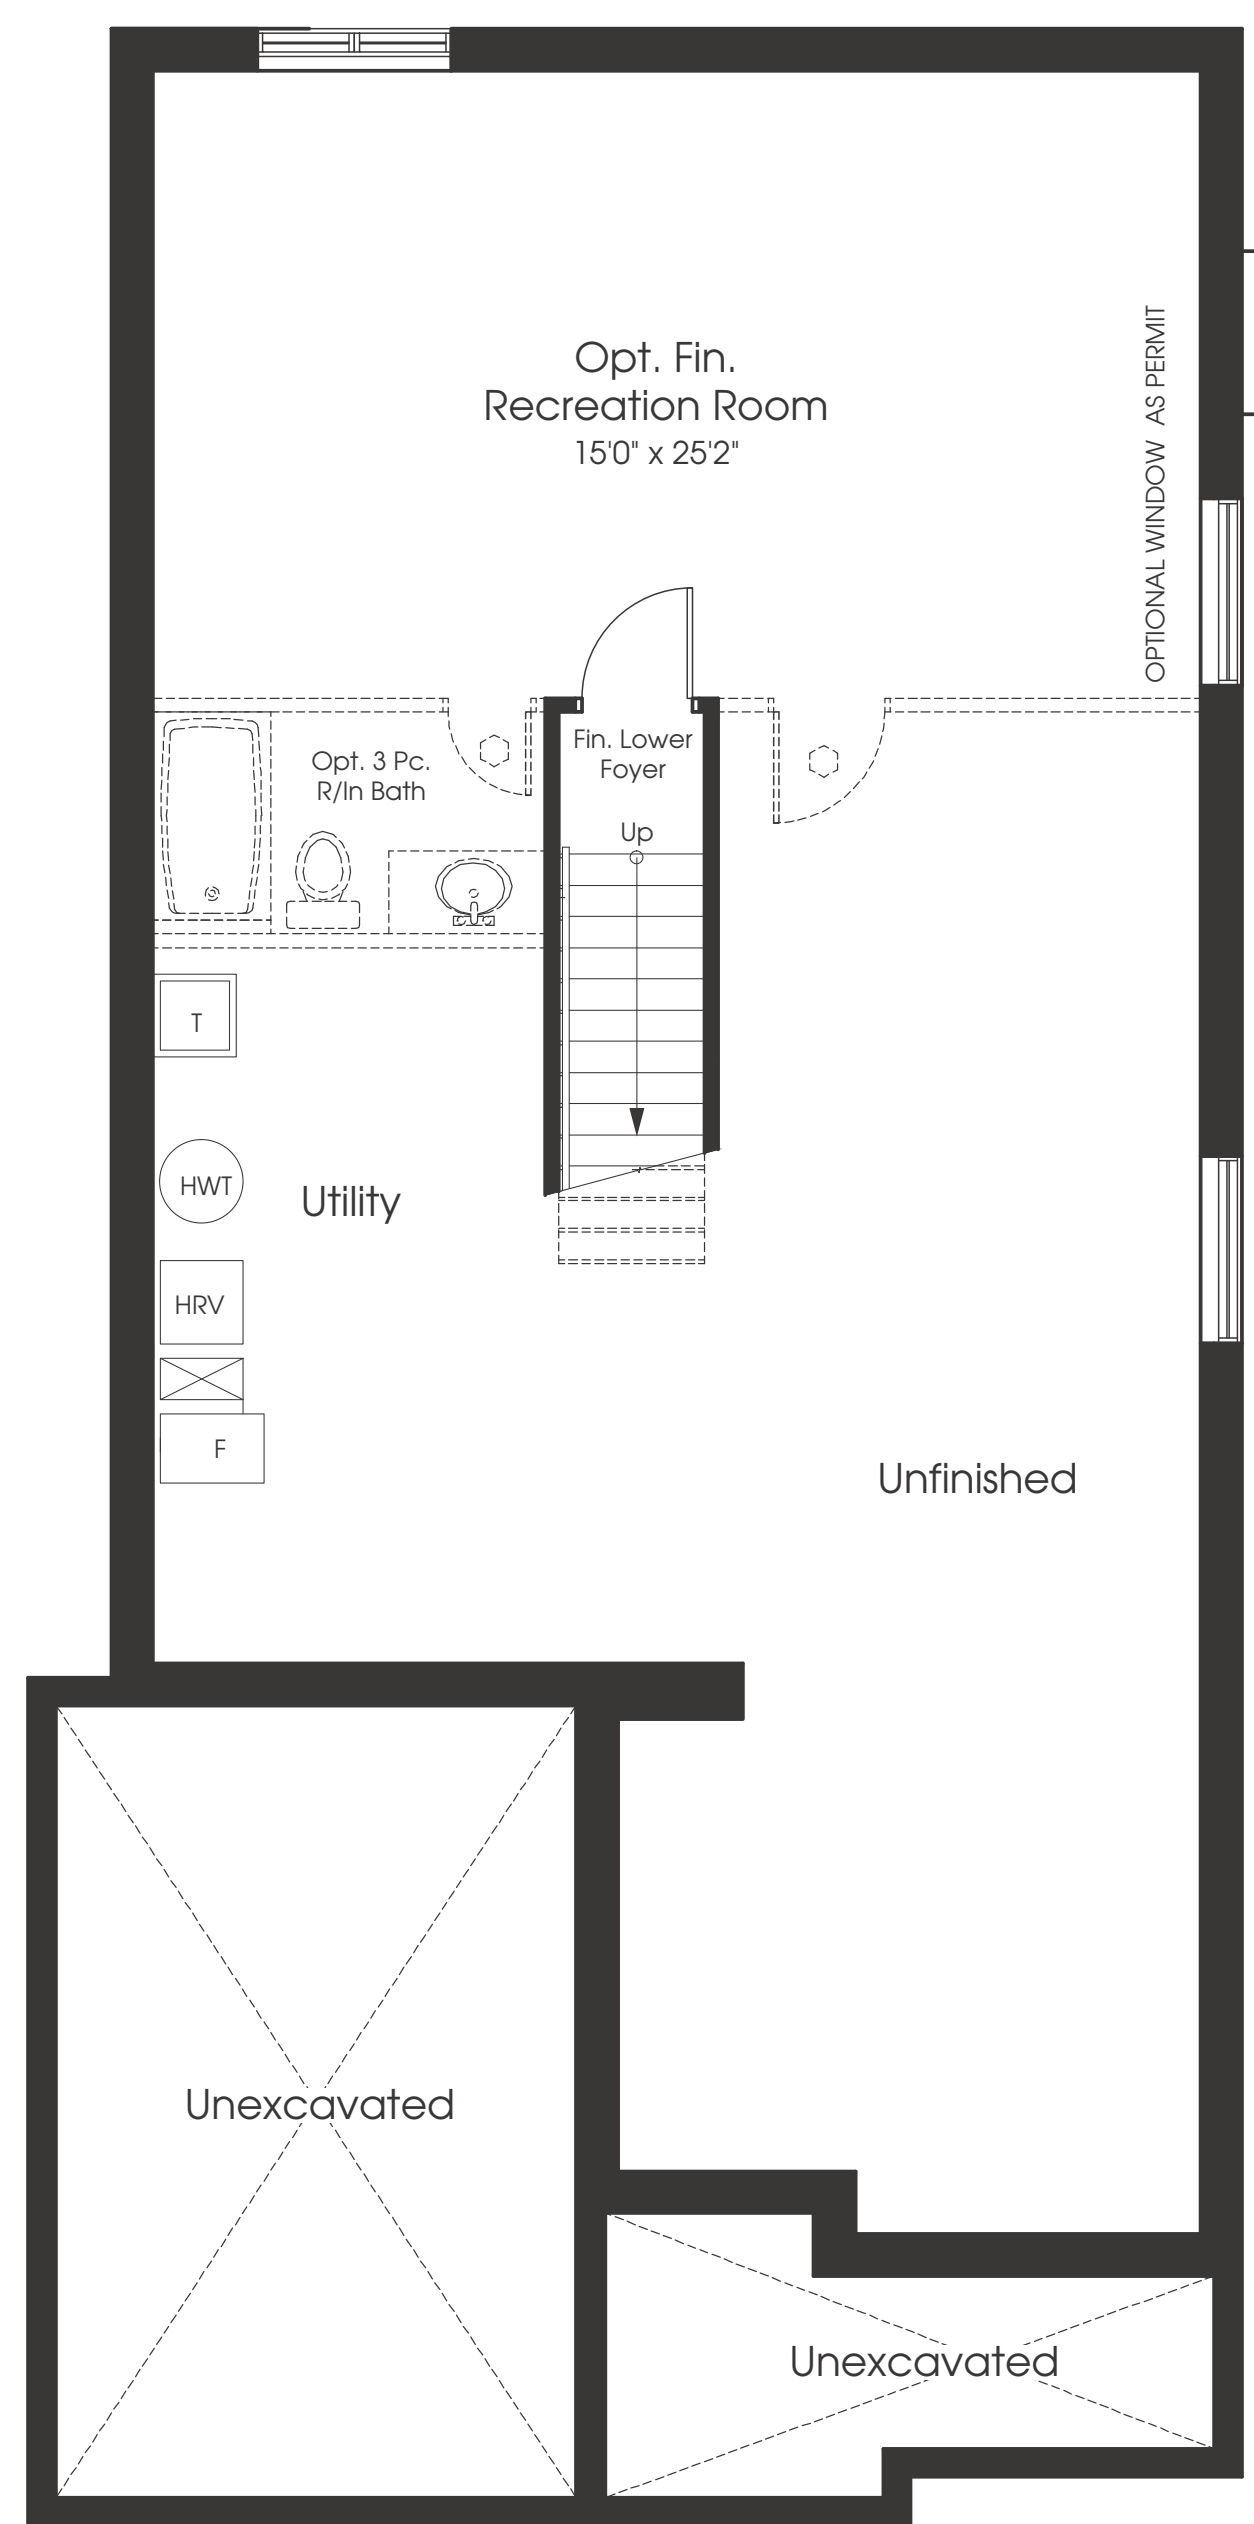

The WILLOW

1,317 sq.ft.

Inc. 12 sq.ft. Fin. Lower Level | Opt. Fin. Rec. Room 360 sq.ft.

Ground Floor

Basement

Bungalow 35' Lot