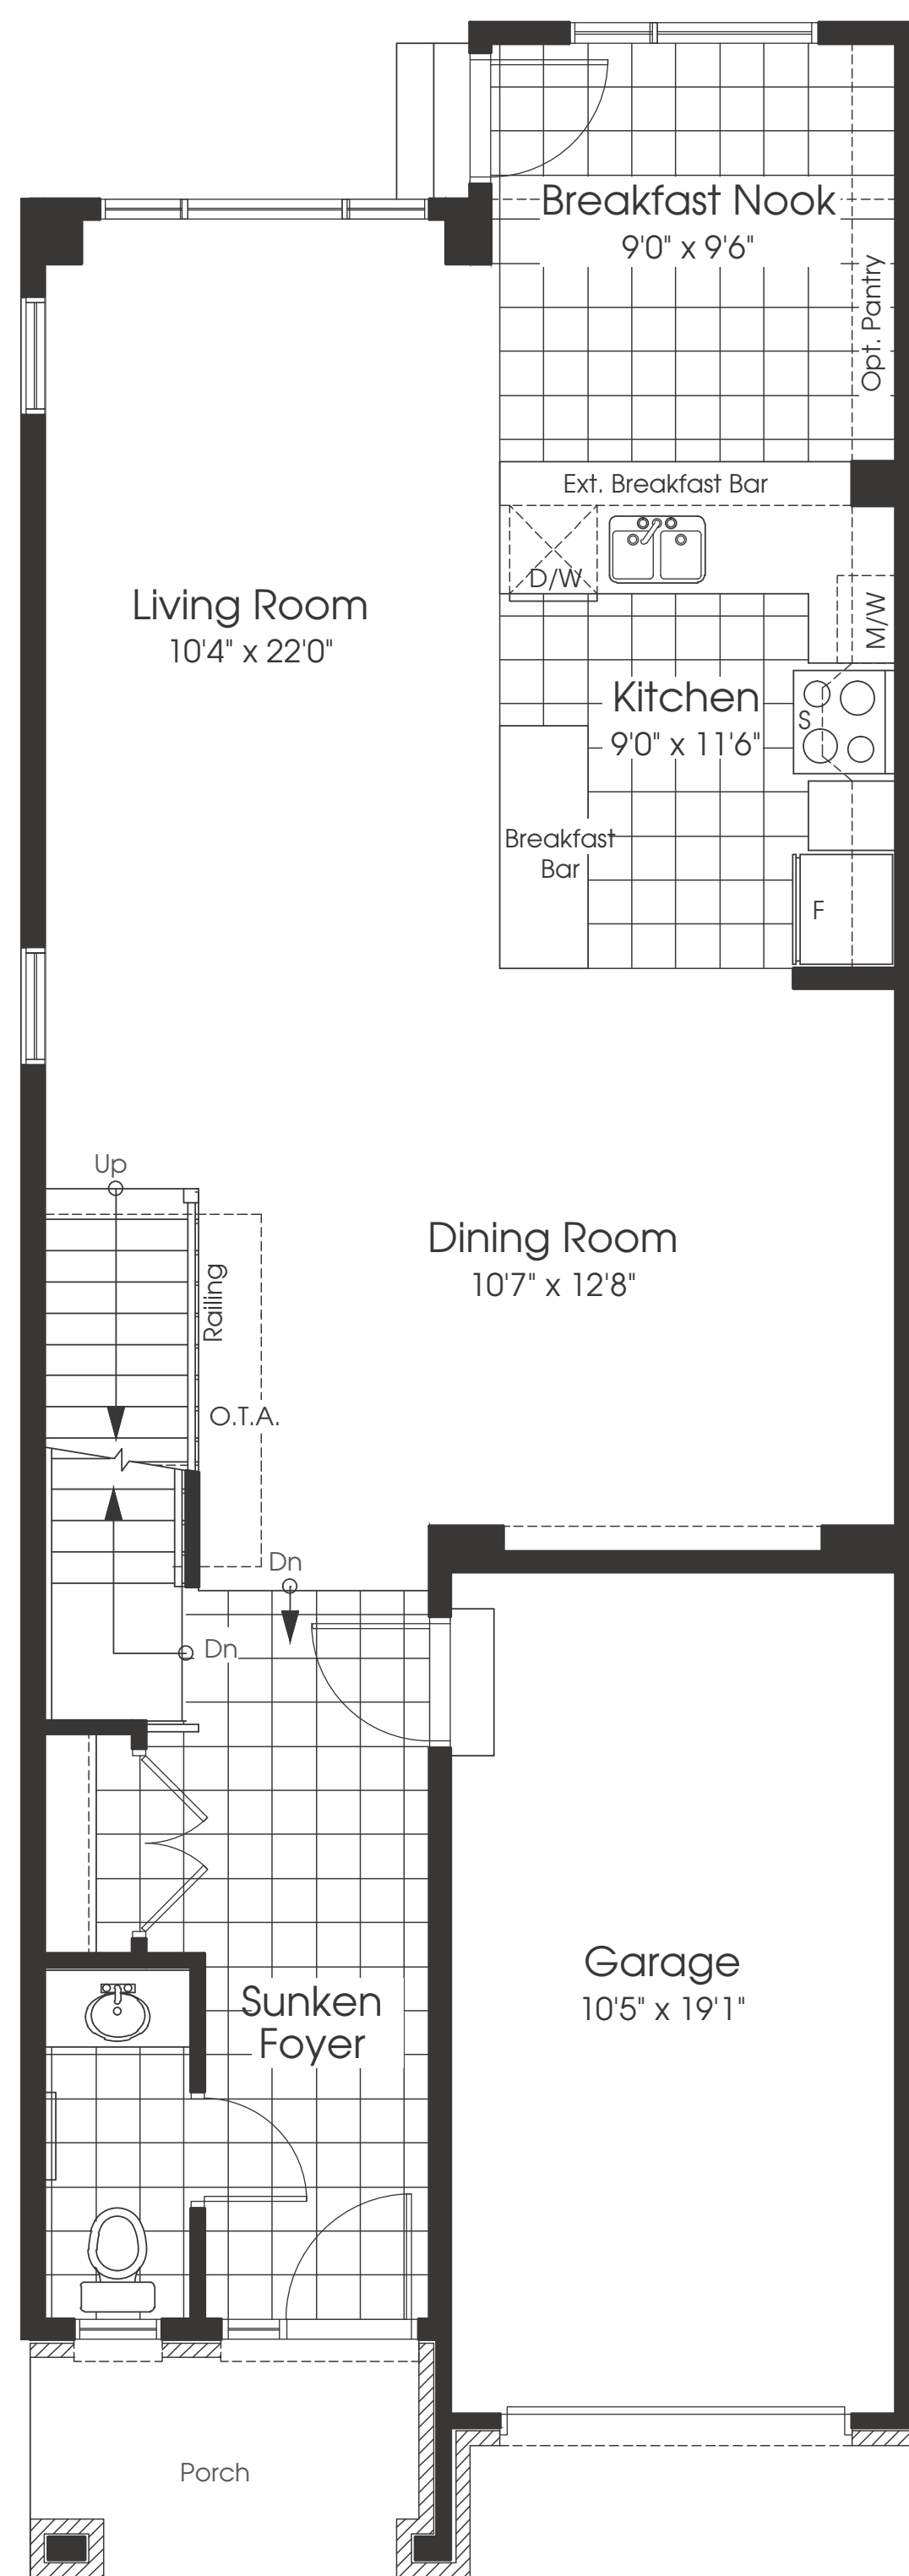

# The BANFF

2,240 sq.ft.

Inc. 447 sq.ft. Fin. Lower Level + 11 sq.ft. OTB

Semi-Detached

Plans and specifications are subject to change without notice. Square footage is approximate. Actual usable floor space may vary from the stated floor area. All renderings are artist's concept. E. & O. E.