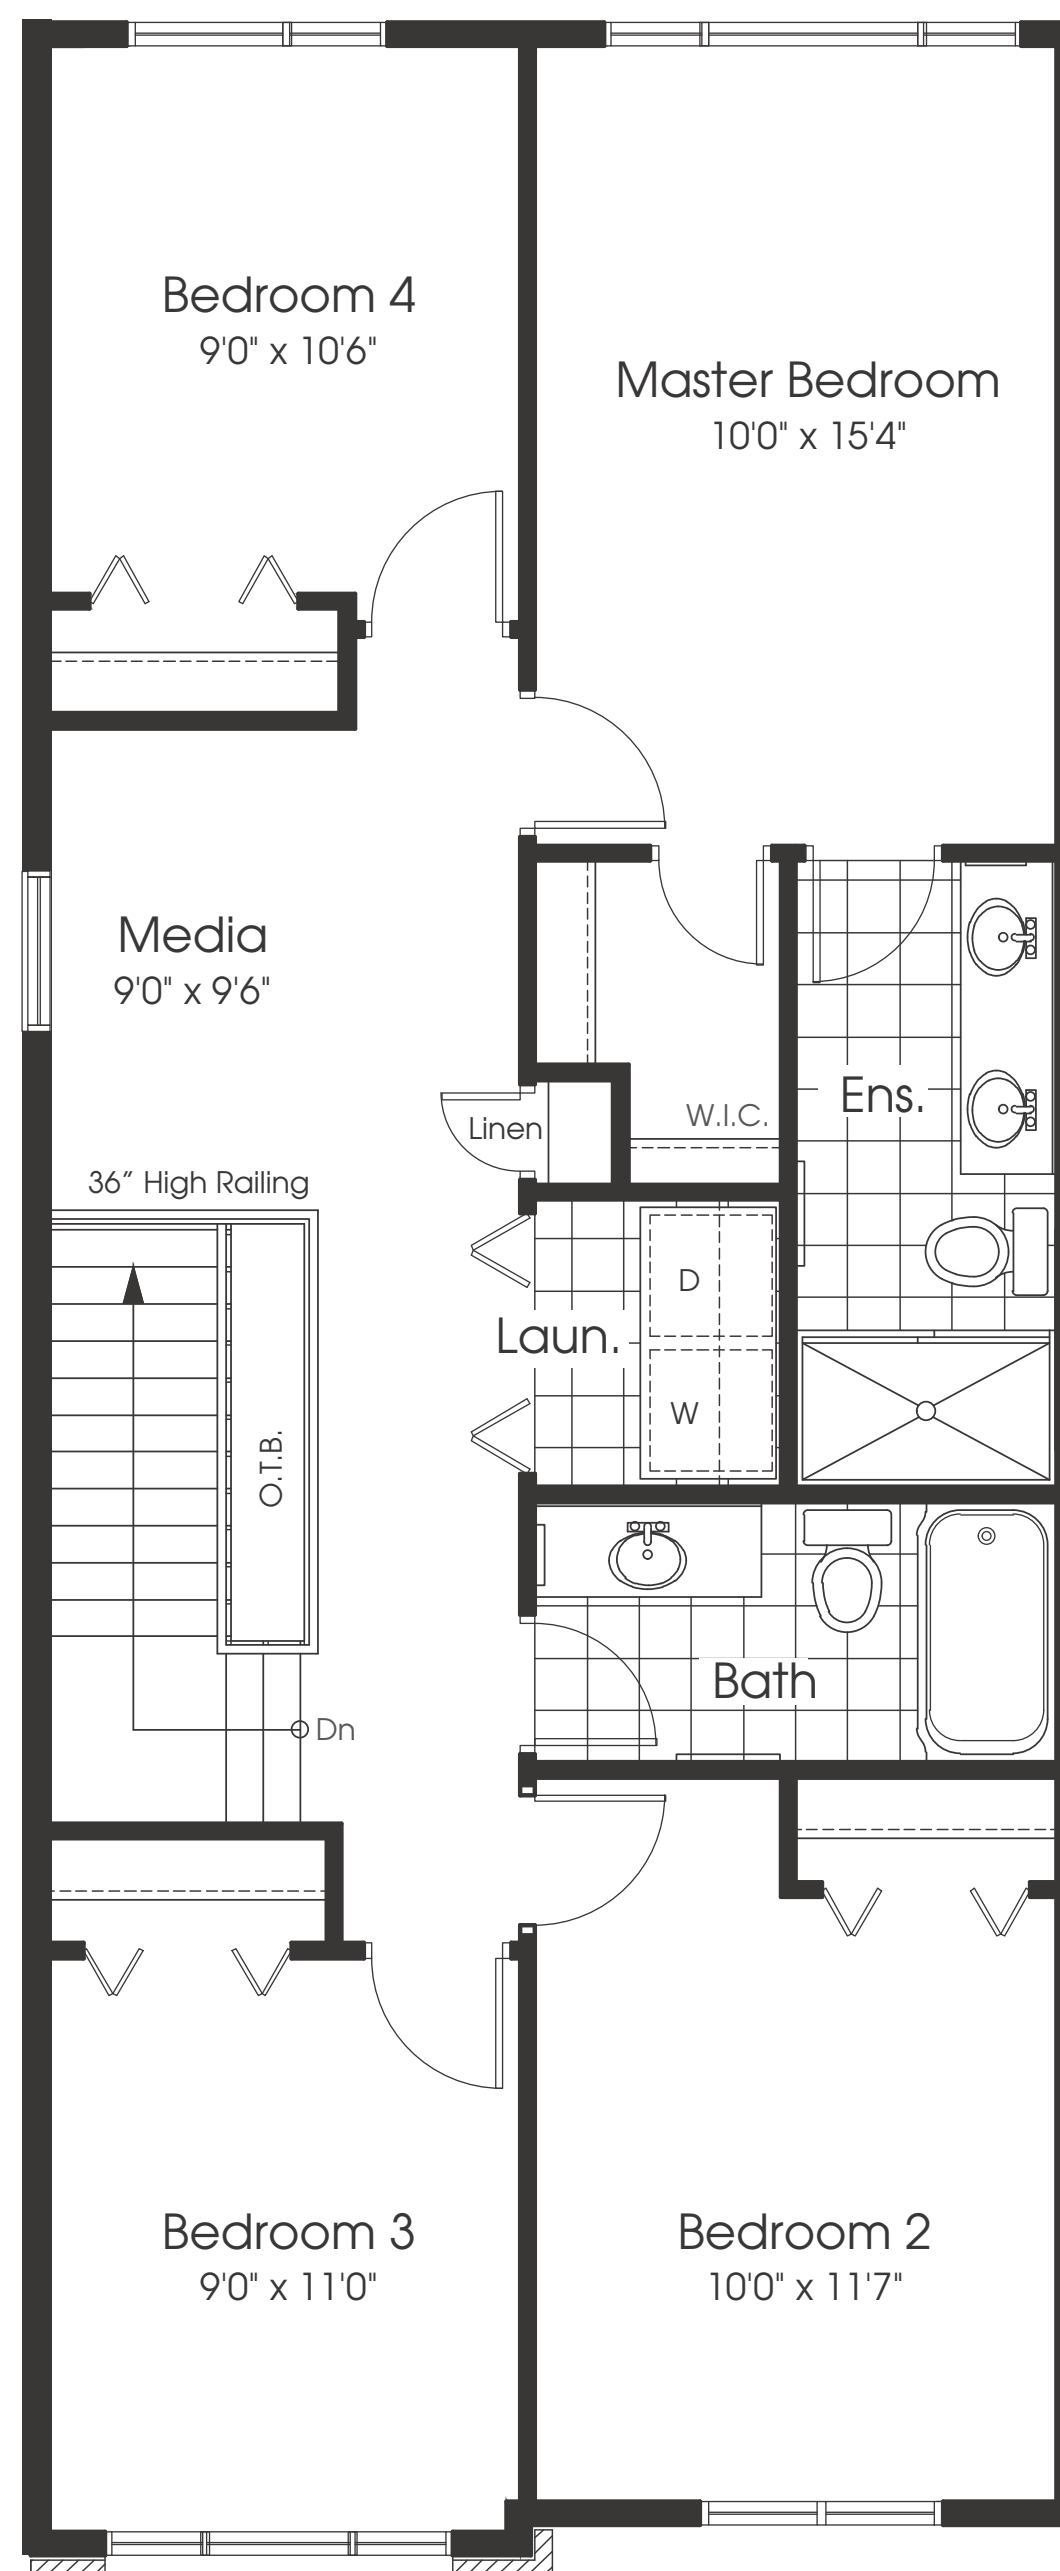

# The BANFF

2,240 sq.ft.

Inc. 447 sq.ft. Fin. Lower Level + 11 sq.ft. OTB

Semi-Detached

Plans and specifications are subject to change without notice. Square footage is approximate. Actual usable floor space may vary from the stated floor area. All renderings are artist's concept. E. & O. E.