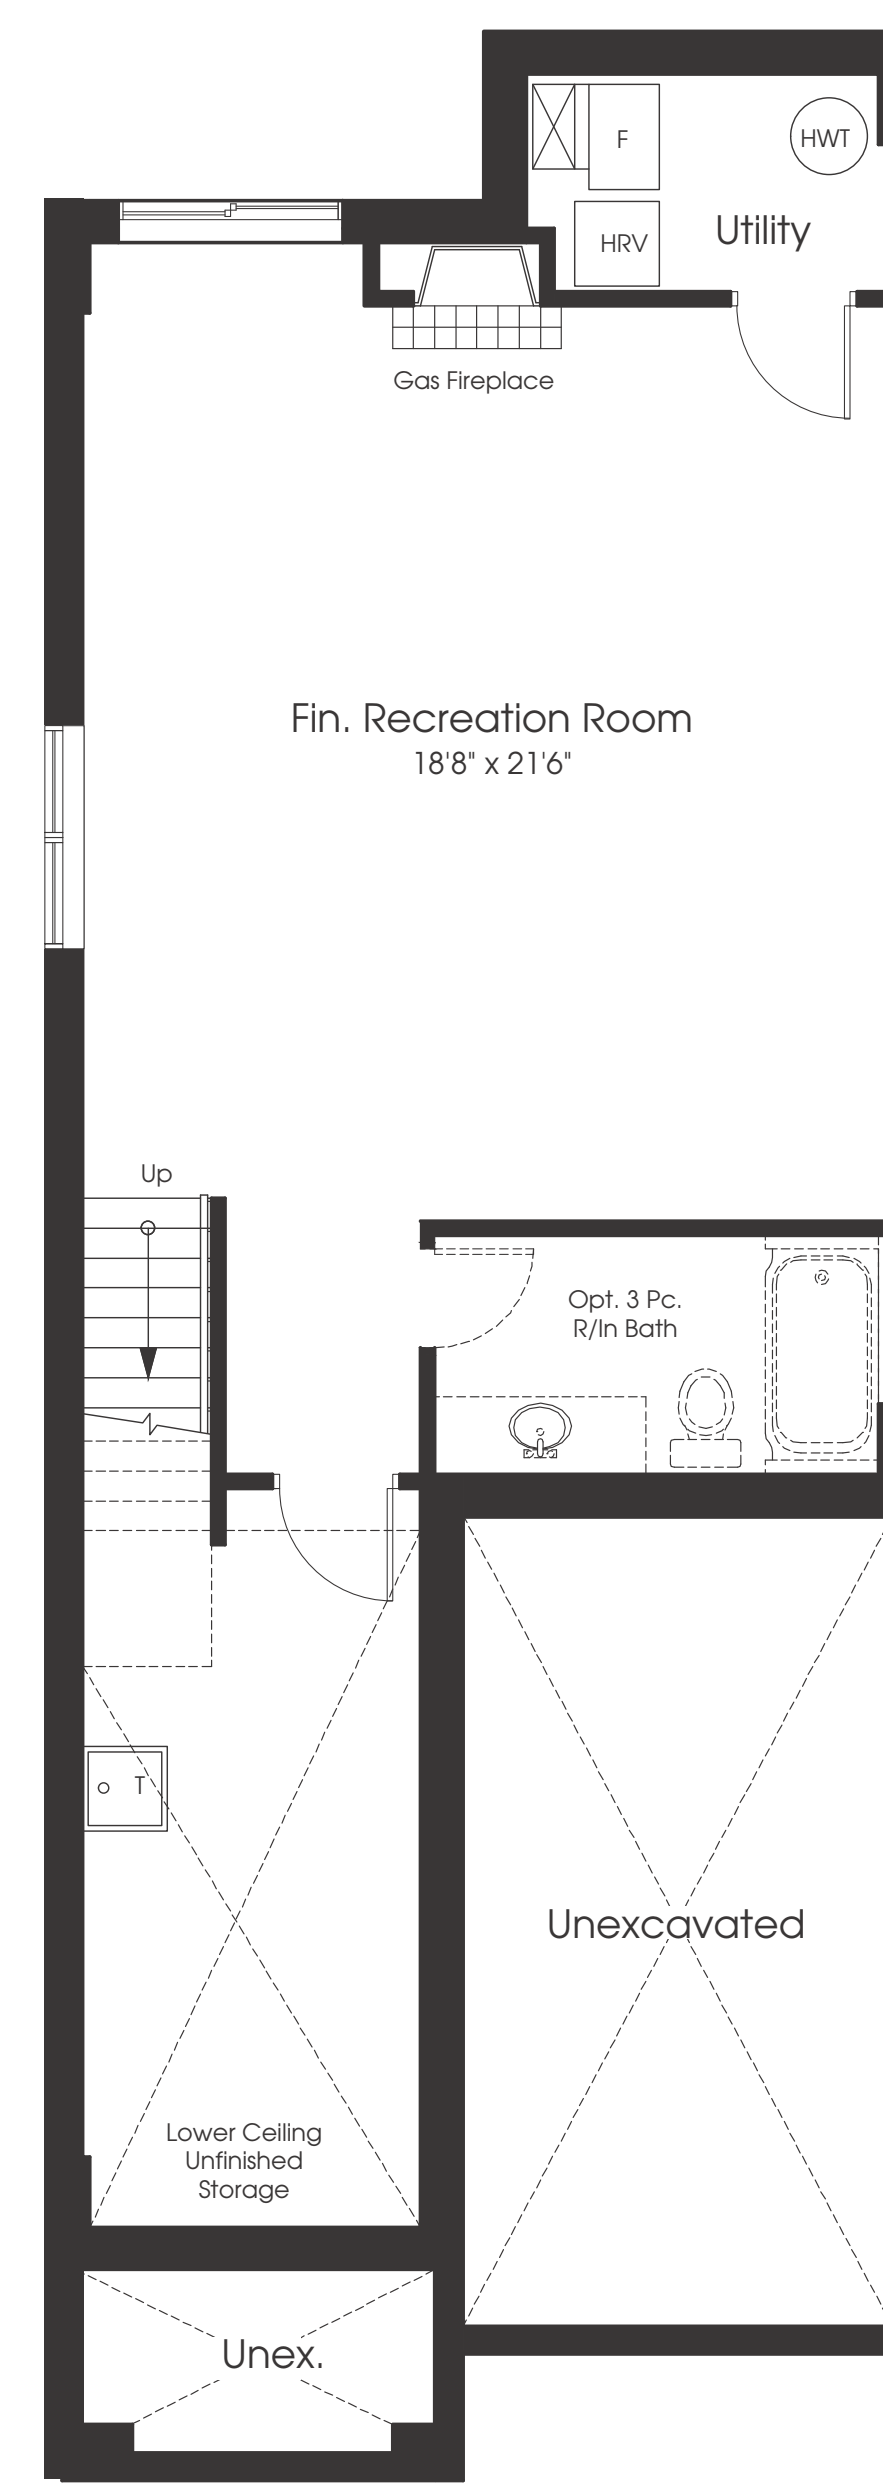

# The BANFF

2,240 sq.ft.

Inc. 447 sq.ft. Fin. Lower Level + 11 sq.ft. OTB

Semi-Detached

Plans and specifications are subject to change without notice. Square footage is approximate. Actual usable floor space may vary from the stated floor area. All renderings are artist's concept. E. & O. E.