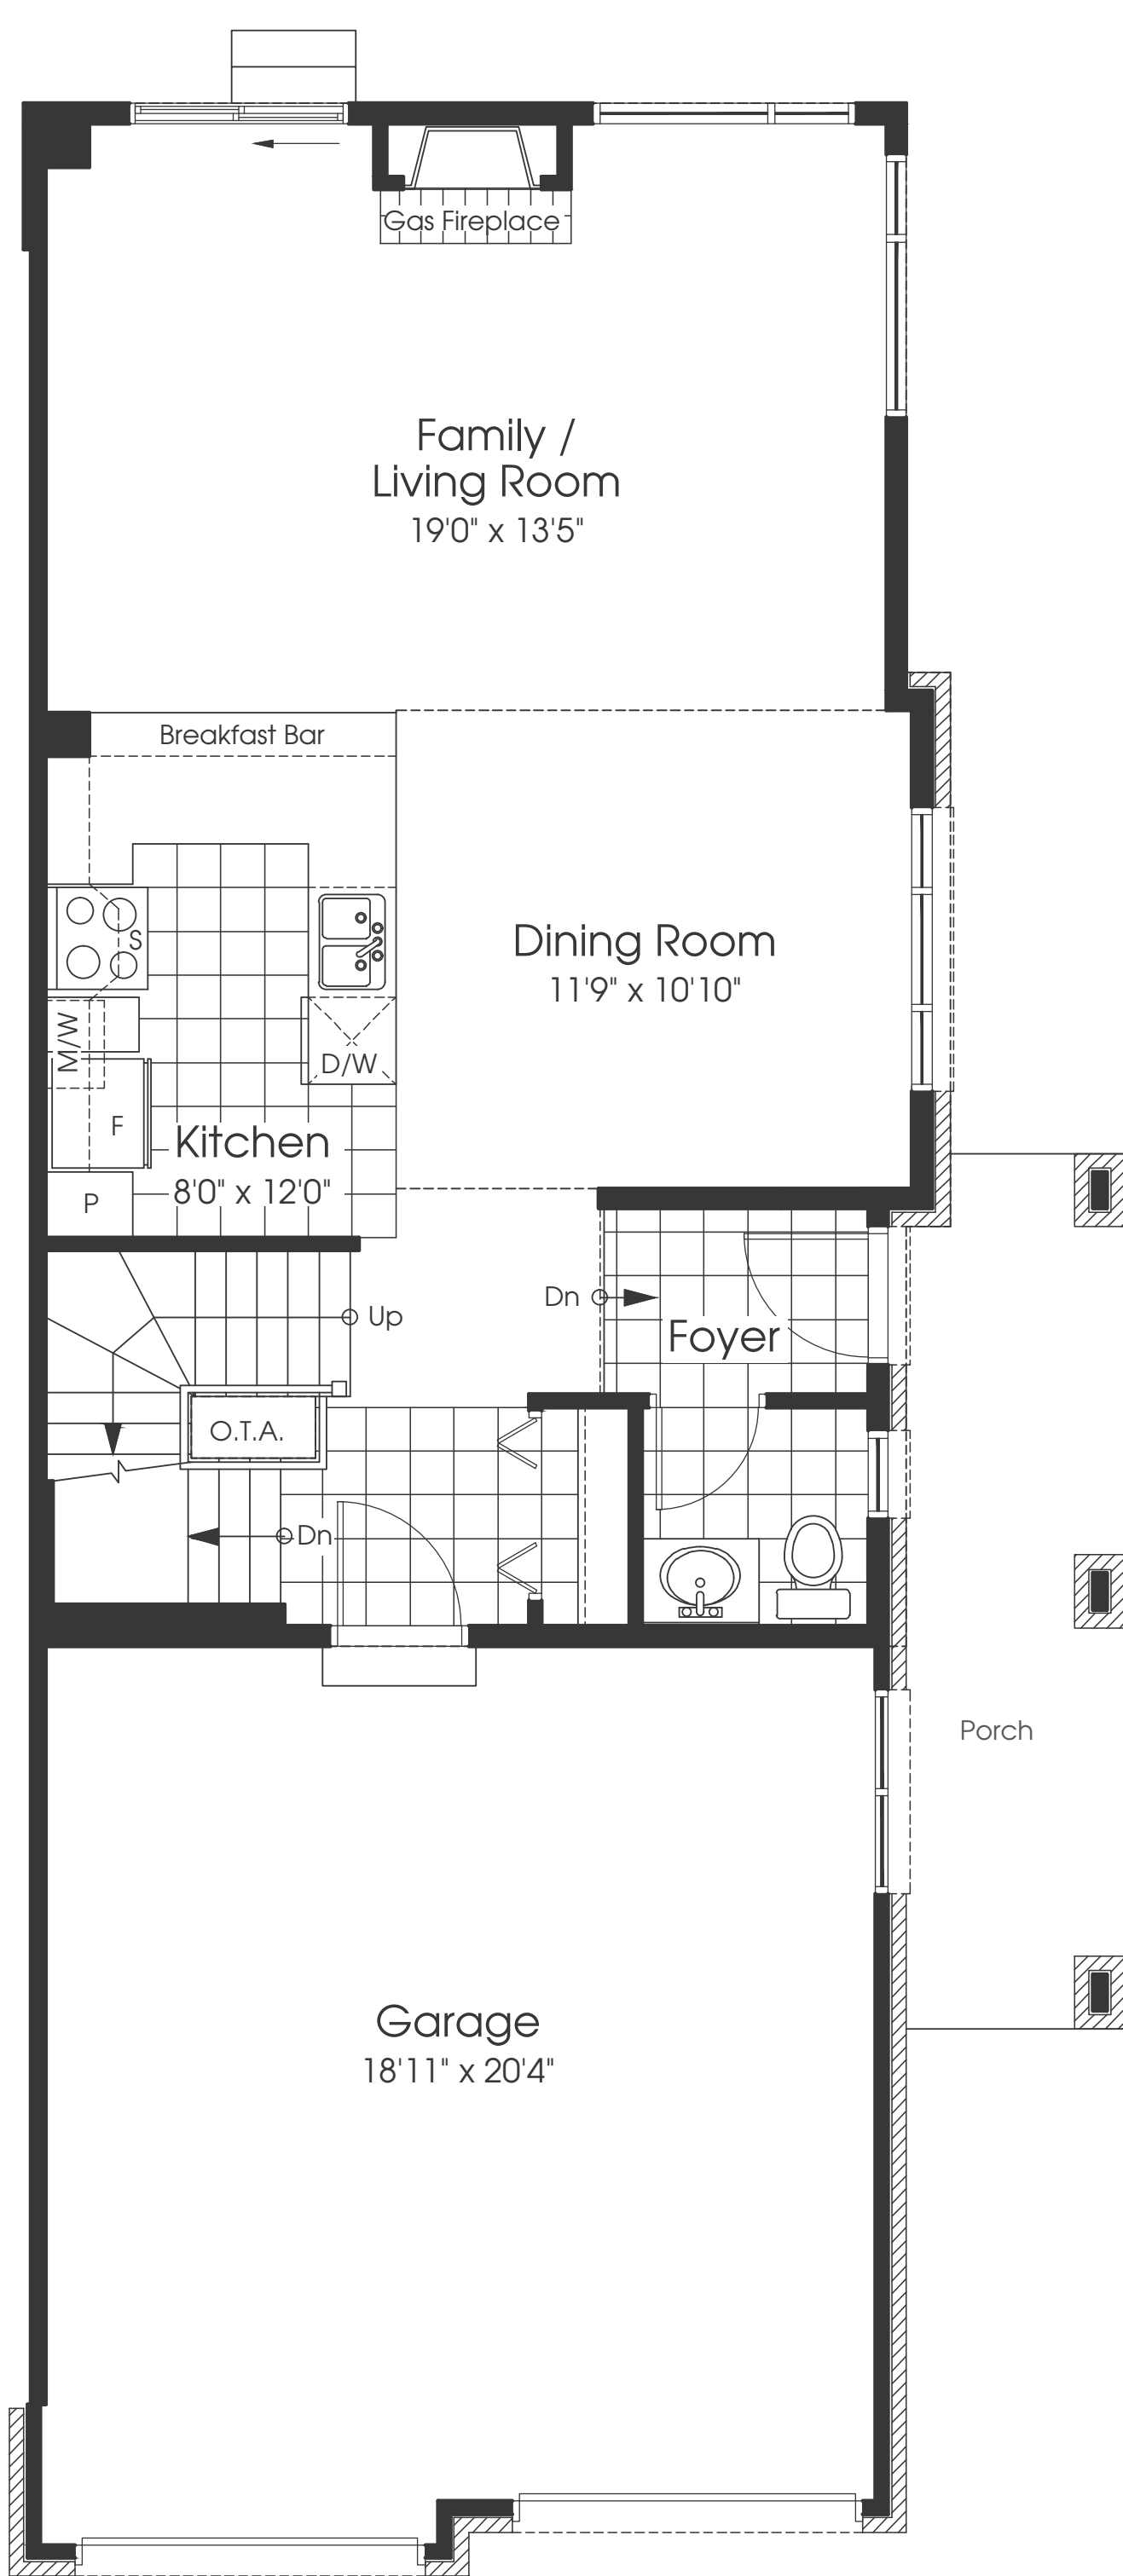

The BUTCHART

2,080 sq.ft.
Inc. 335 sq.ft. Fin. Lower Level + 4 sq.ft. OTB

Semi-Detached

Plans and specifications are subject to change without notice. Square footage is approximate. Actual usable floor space may vary from the stated floor area. All renderings are artist's concept. E. & O. E.