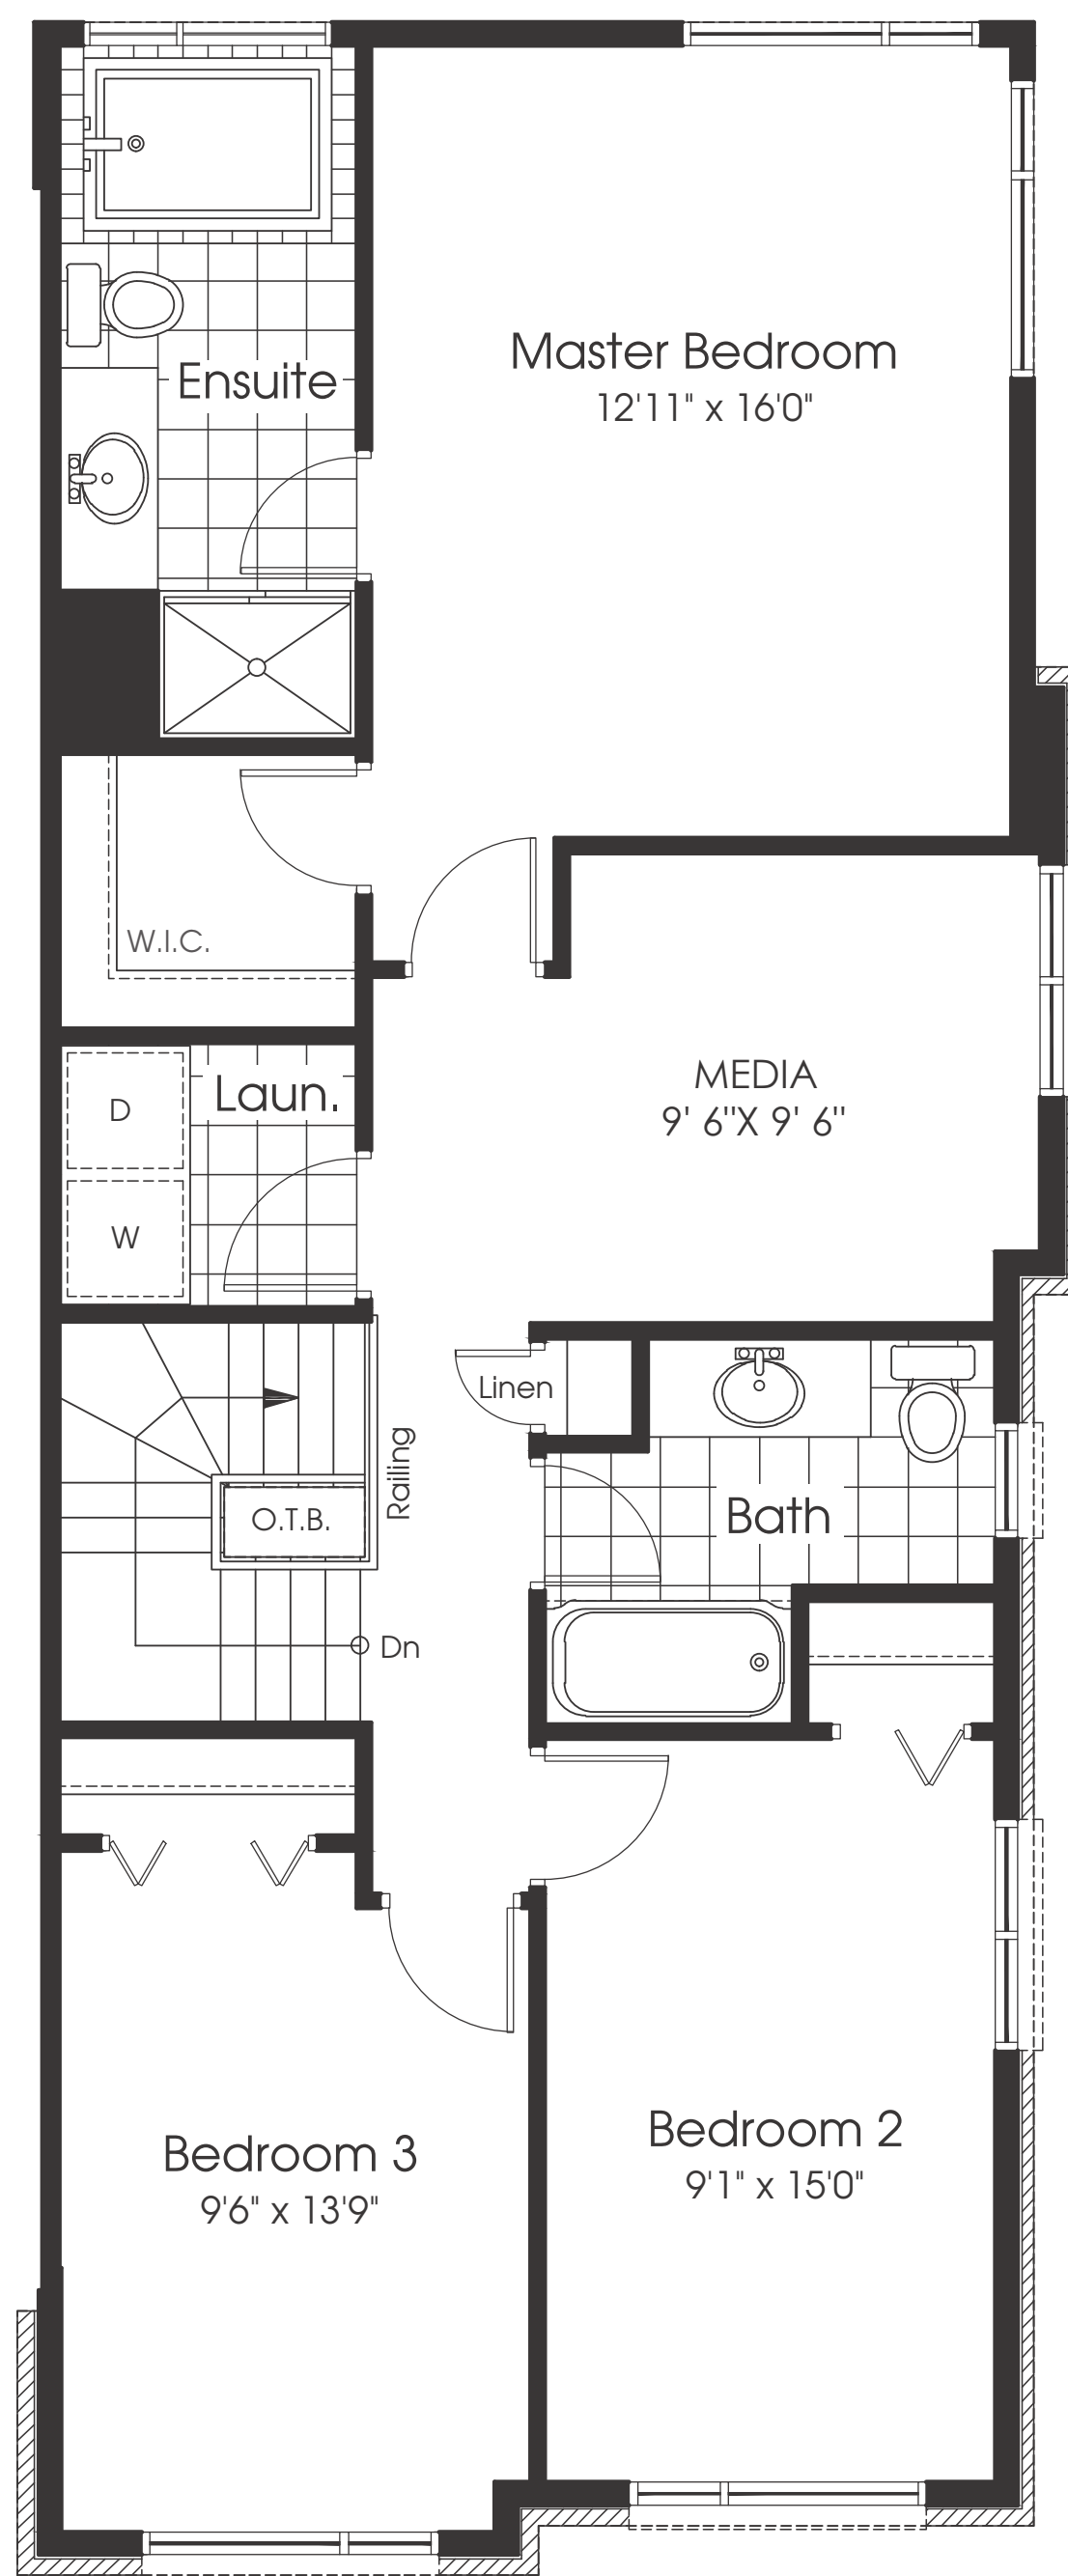

The BUTCHART

2,080 sq.ft.
Inc. 335 sq.ft. Fin. Lower Level + 4 sq.ft. OTB

Semi-Detached

Plans and specifications are subject to change without notice. Square footage is approximate. Actual usable floor space may vary from the stated floor area. All renderings are artist's concept. E. & O. E.