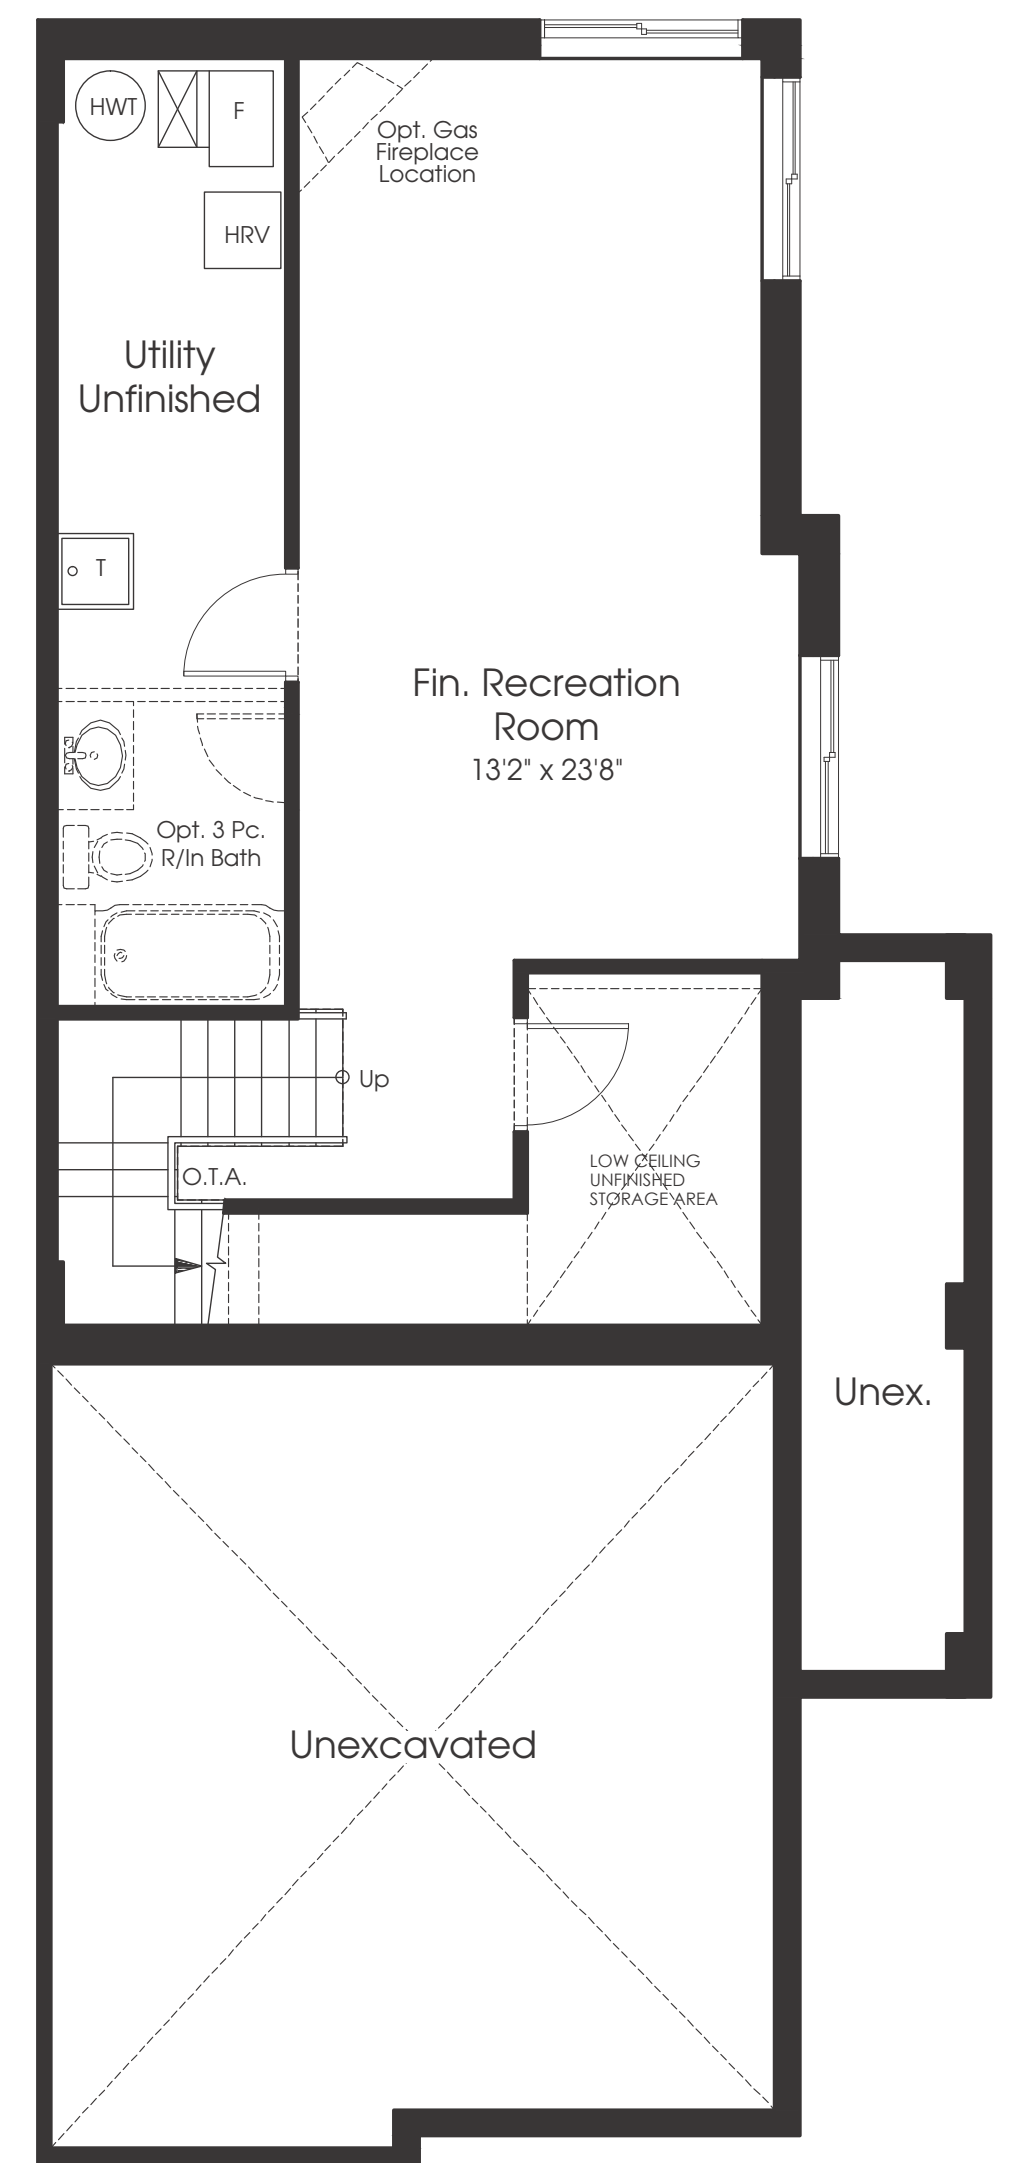

The BUTCHART

2,080 sq.ft.
Inc. 335 sq.ft. Fin. Lower Level + 4 sq.ft. OTB

Semi-Detached

Plans and specifications are subject to change without notice. Square footage is approximate. Actual usable floor space may vary from the stated floor area. All renderings are artist's concept. E. & O. E.