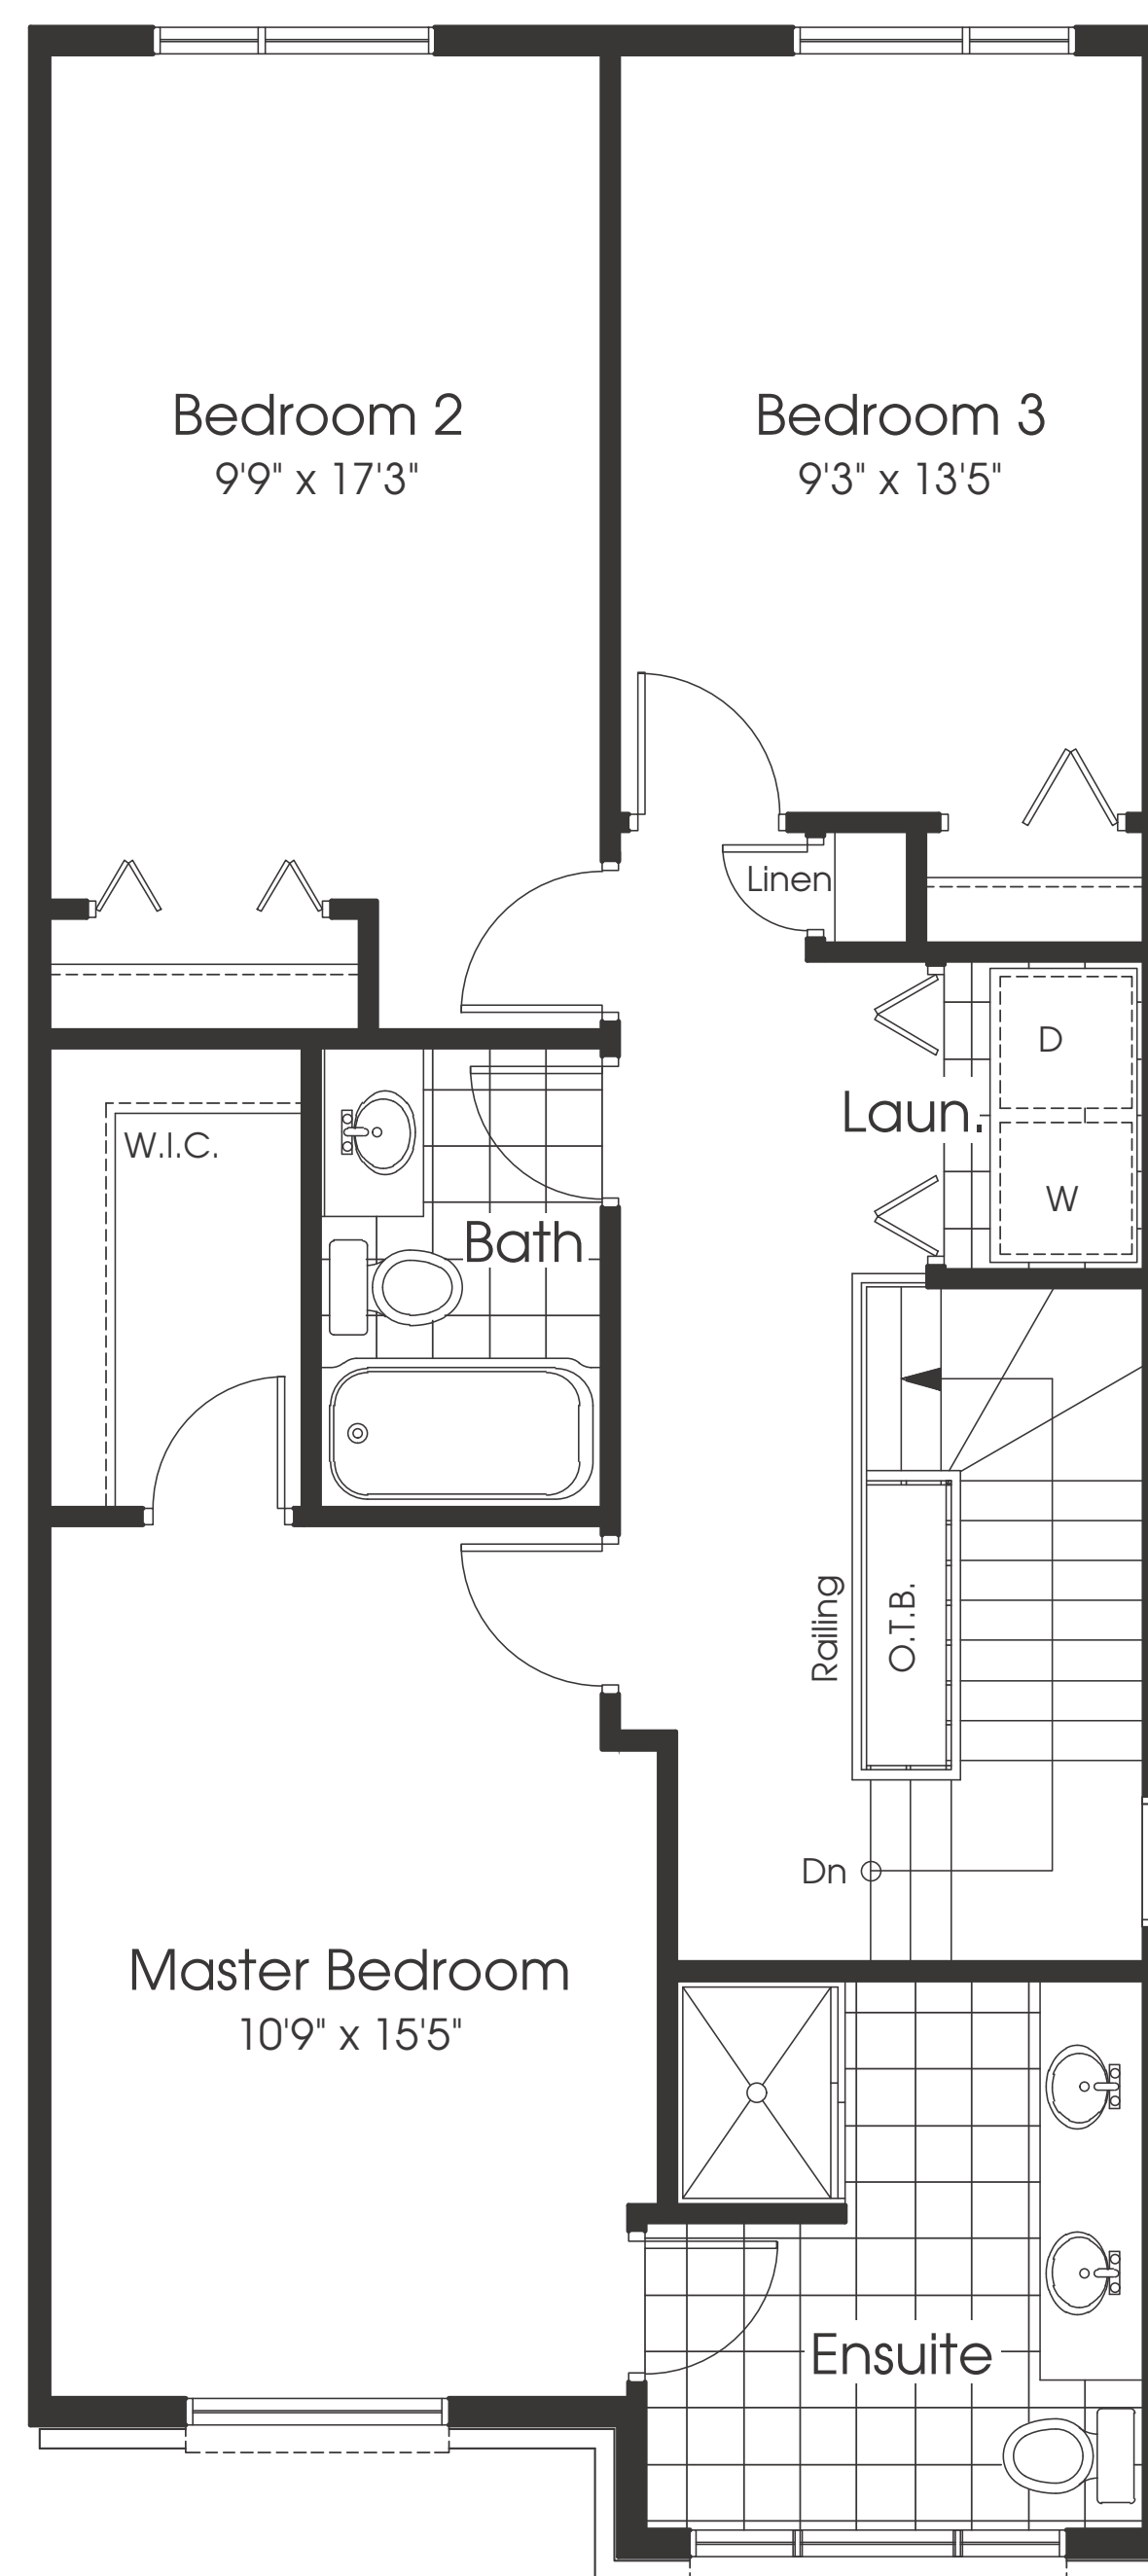

# The KOOTENAY

1,956 sq.ft.  
Inc. 322 sq.ft. Fin. Lower Level + 11 sq.ft. OTB

Ground Floor

Second Floor

Basement

Semi-Detached

Plans and specifications are subject to change without notice. Square footage is approximate. Actual usable floor space may vary from the stated floor area. All renderings are artist's concept. E. & O. E.