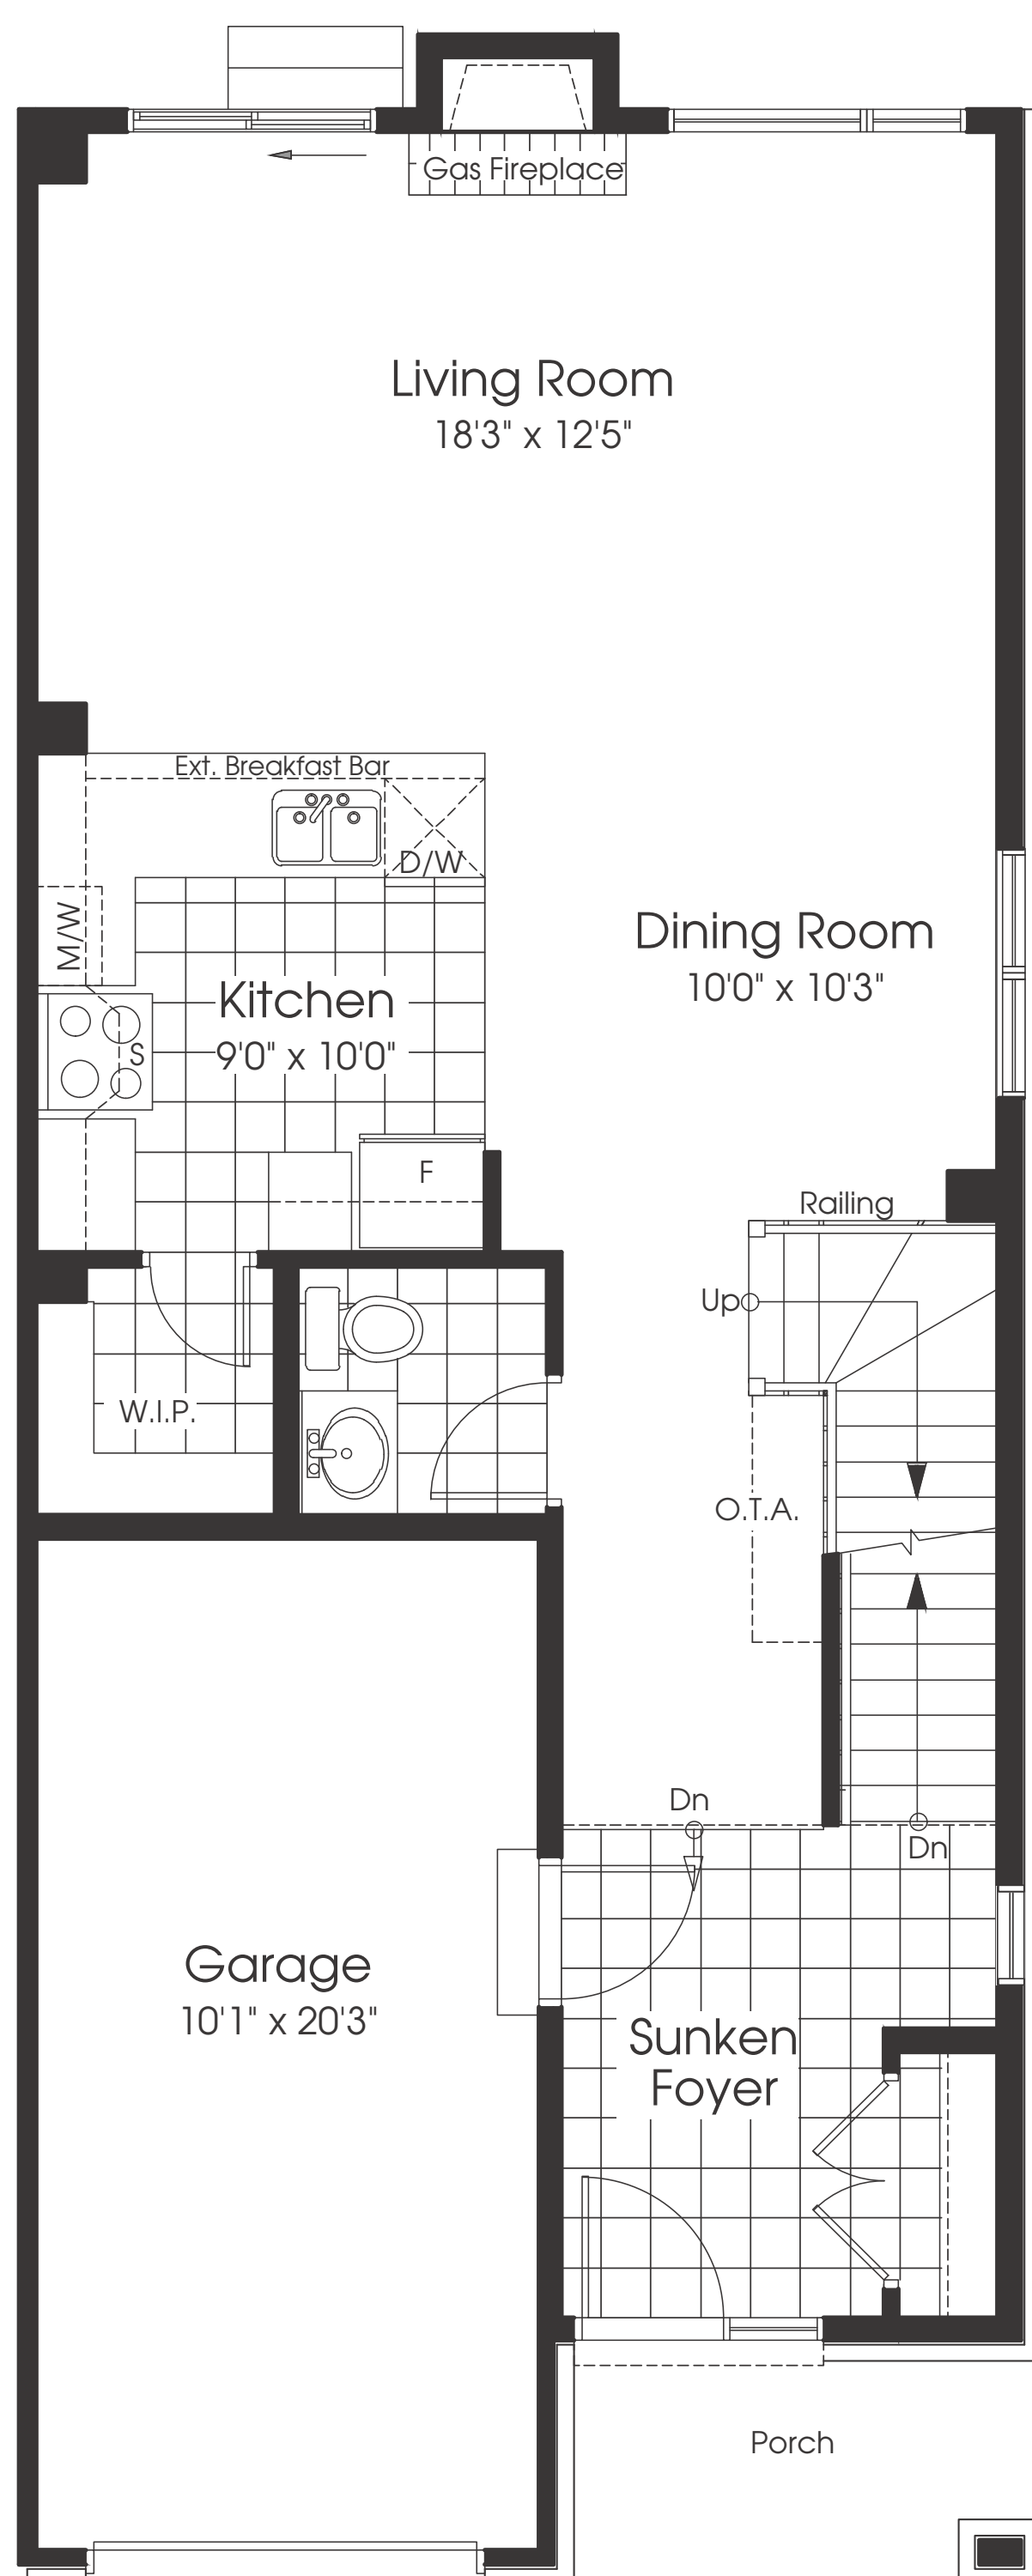

# The KOOTENAY

1,956 sq.ft.  
Inc. 322 sq.ft. Fin. Lower Level + 11 sq.ft. OTB

Ground Floor

Second Floor

Basement

Semi-Detached

Plans and specifications are subject to change without notice. Square footage is approximate. Actual usable floor space may vary from the stated floor area. All renderings are artist's concept. E. & O. E.