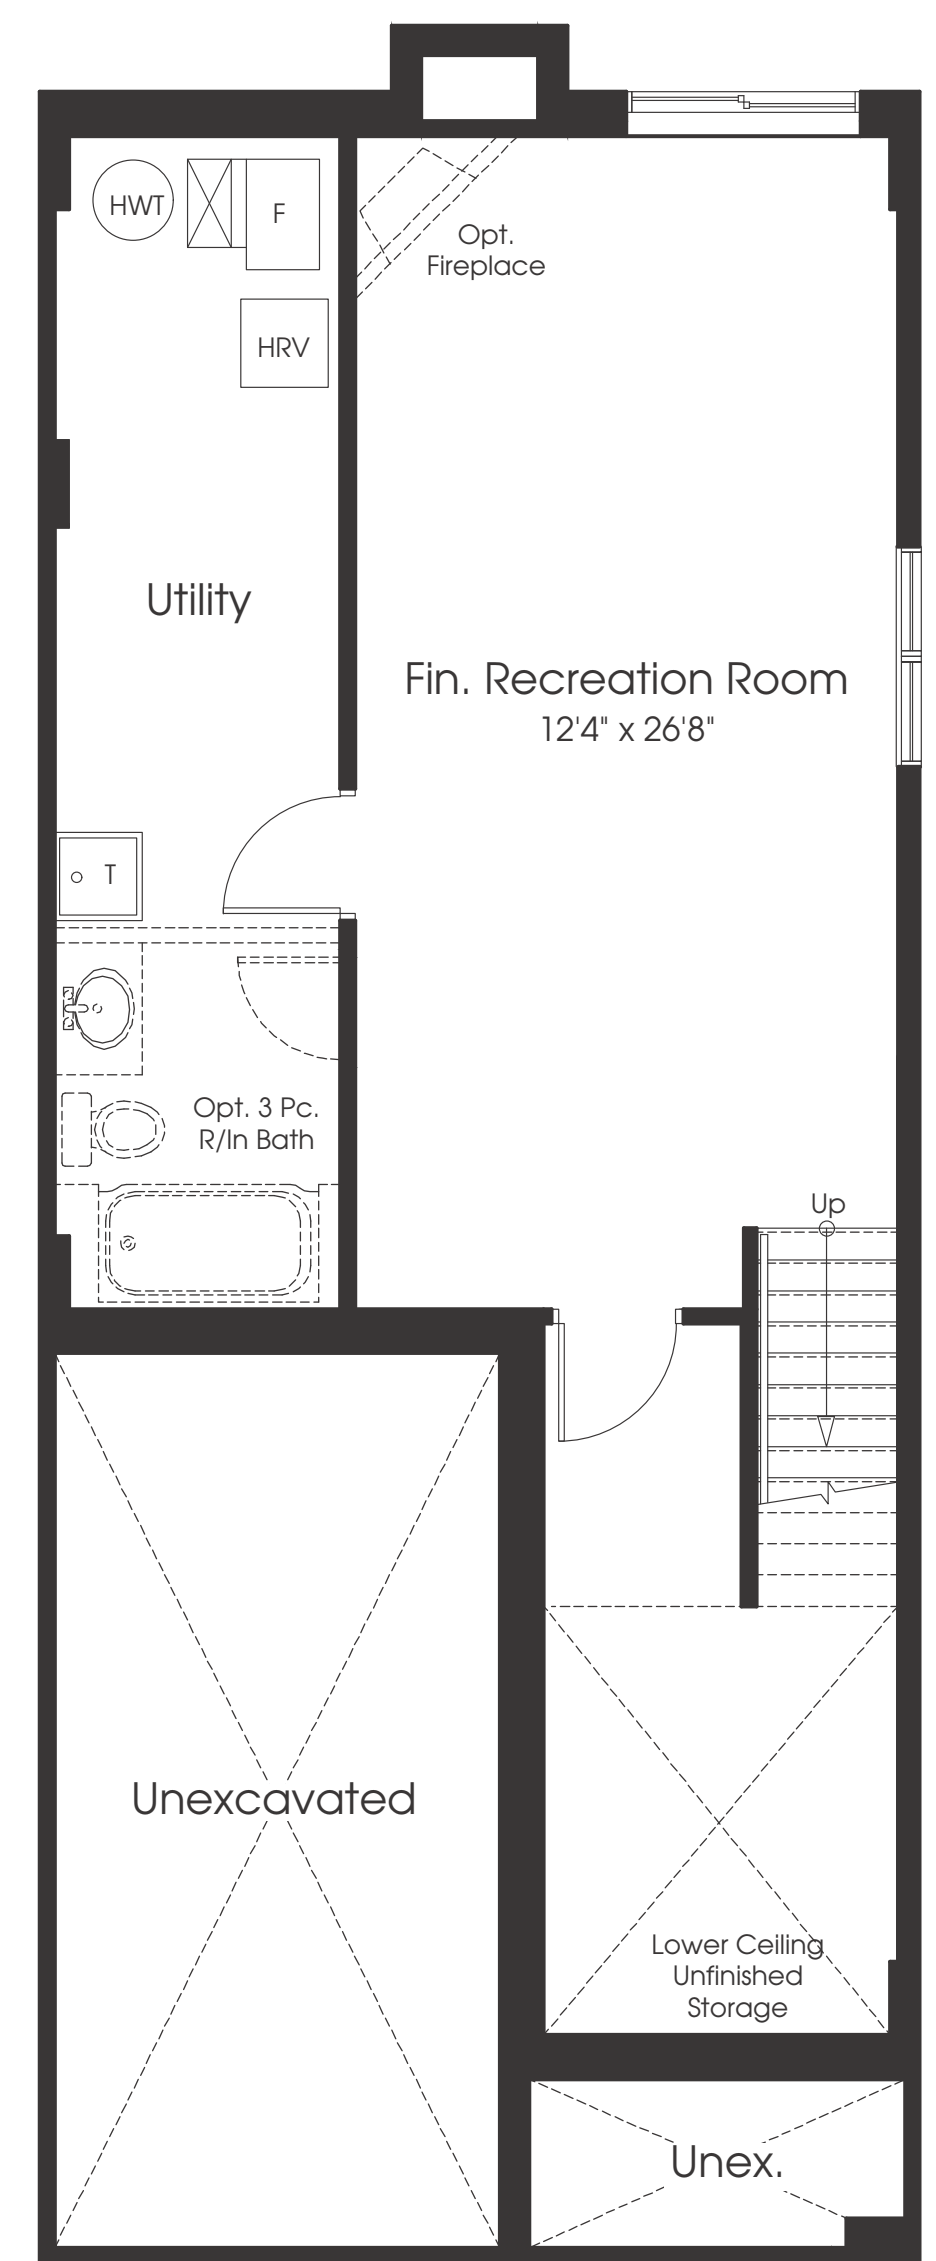

# The KOOTENAY

1,956 sq.ft.  
Inc. 322 sq.ft. Fin. Lower Level + 11 sq.ft. OTB

Ground Floor

Second Floor

Basement

Semi-Detached

Plans and specifications are subject to change without notice. Square footage is approximate. Actual usable floor space may vary from the stated floor area. All renderings are artist's concept. E. & O. E.