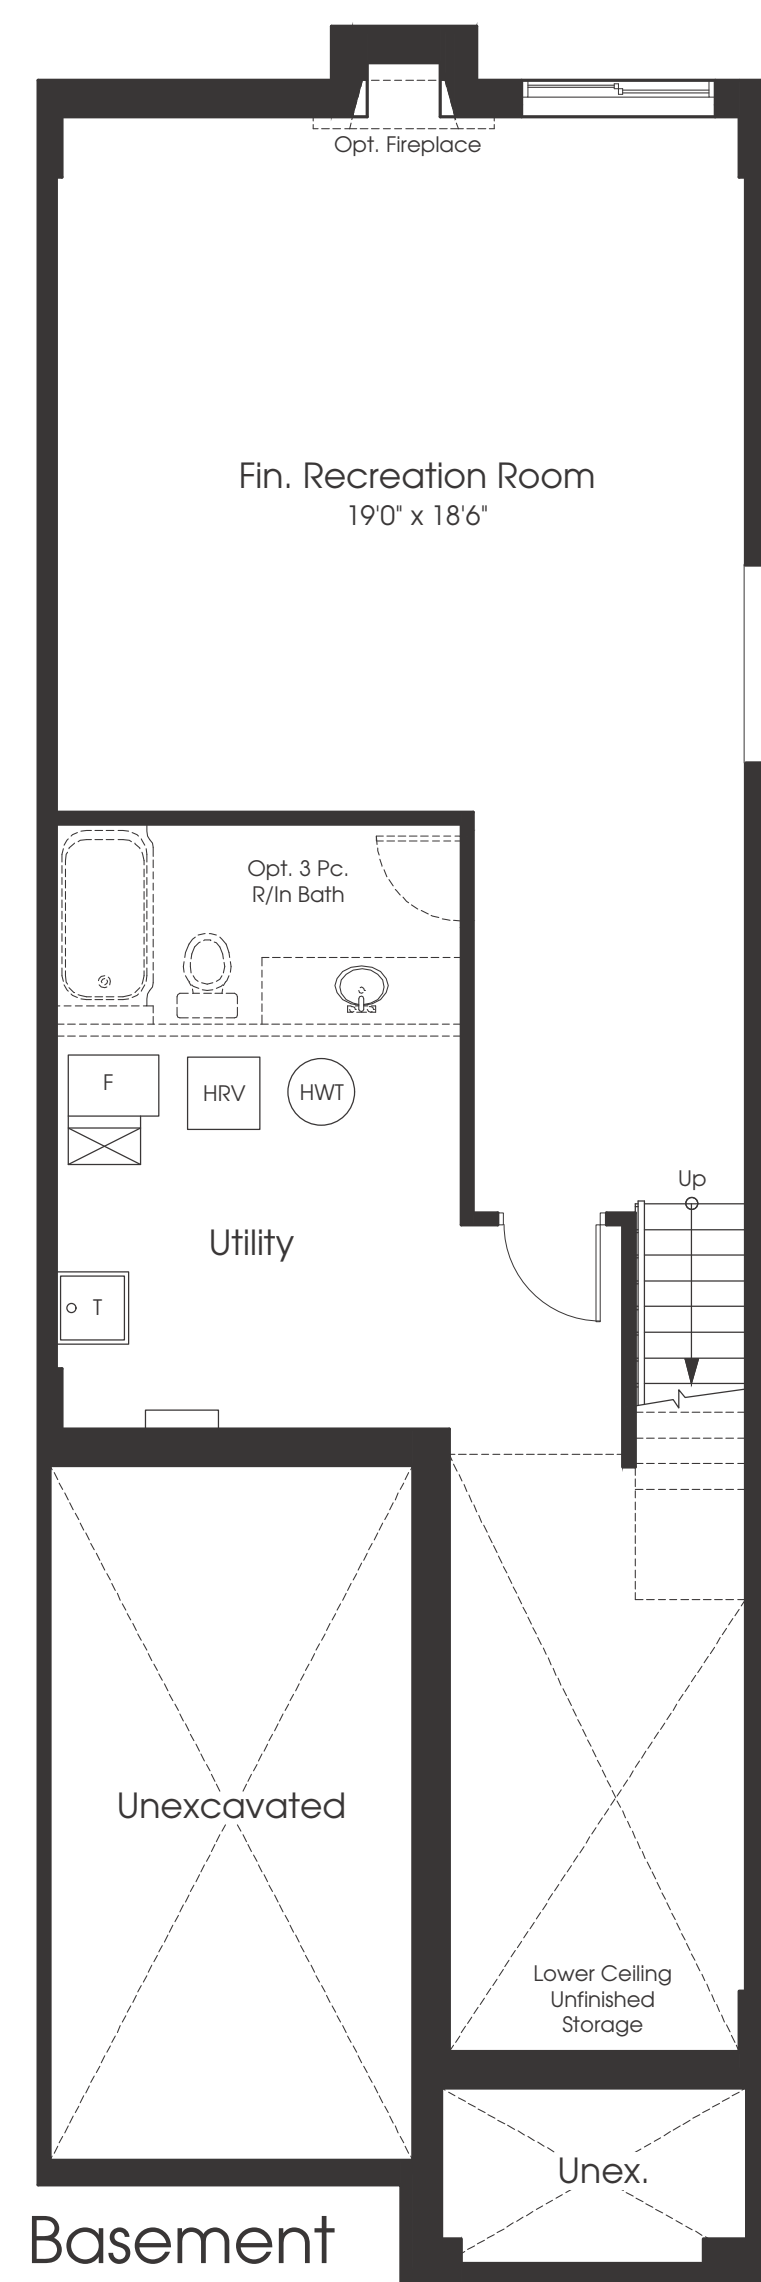

The REGENT

2,449 sq.ft.

Inc. 446 sq.ft. Fin. Lower Level + 11 sq.ft. OTB

Ground Floor

Second Floor
4-Bedroom

Basement

Semi-Detached

Plans and specifications are subject to change without notice. Square footage is approximate. Actual usable floor space may vary from the stated floor area. All renderings are artist's concept. E. & O. E.