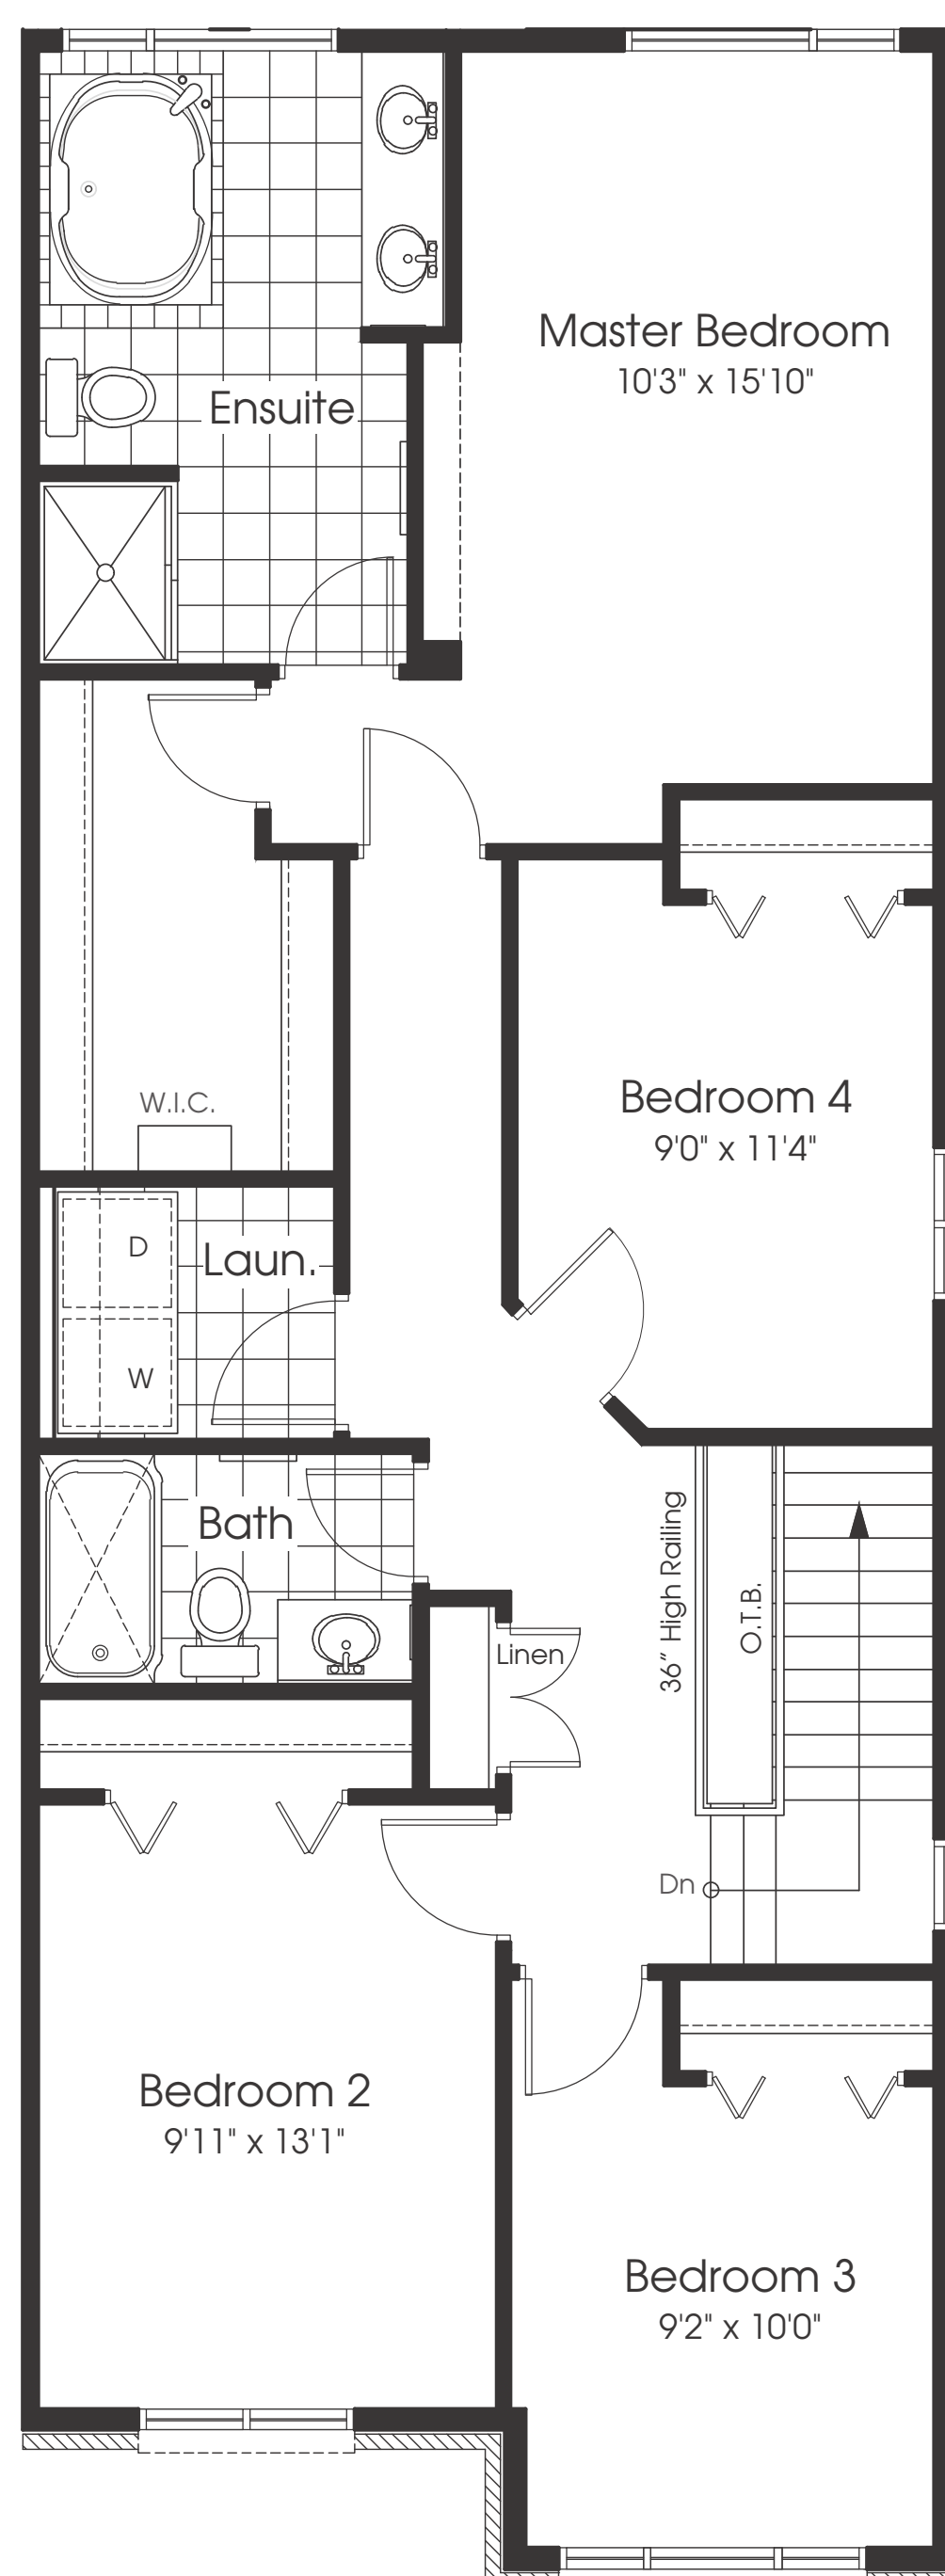

The REGENT

2,449 sq.ft.

Inc. 446 sq.ft. Fin. Lower Level + 11 sq.ft. OTB

Ground Floor

Second Floor
4-Bedroom

Basement

Semi-Detached

Plans and specifications are subject to change without notice. Square footage is approximate. Actual usable floor space may vary from the stated floor area. All renderings are artist's concept. E. & O. E.