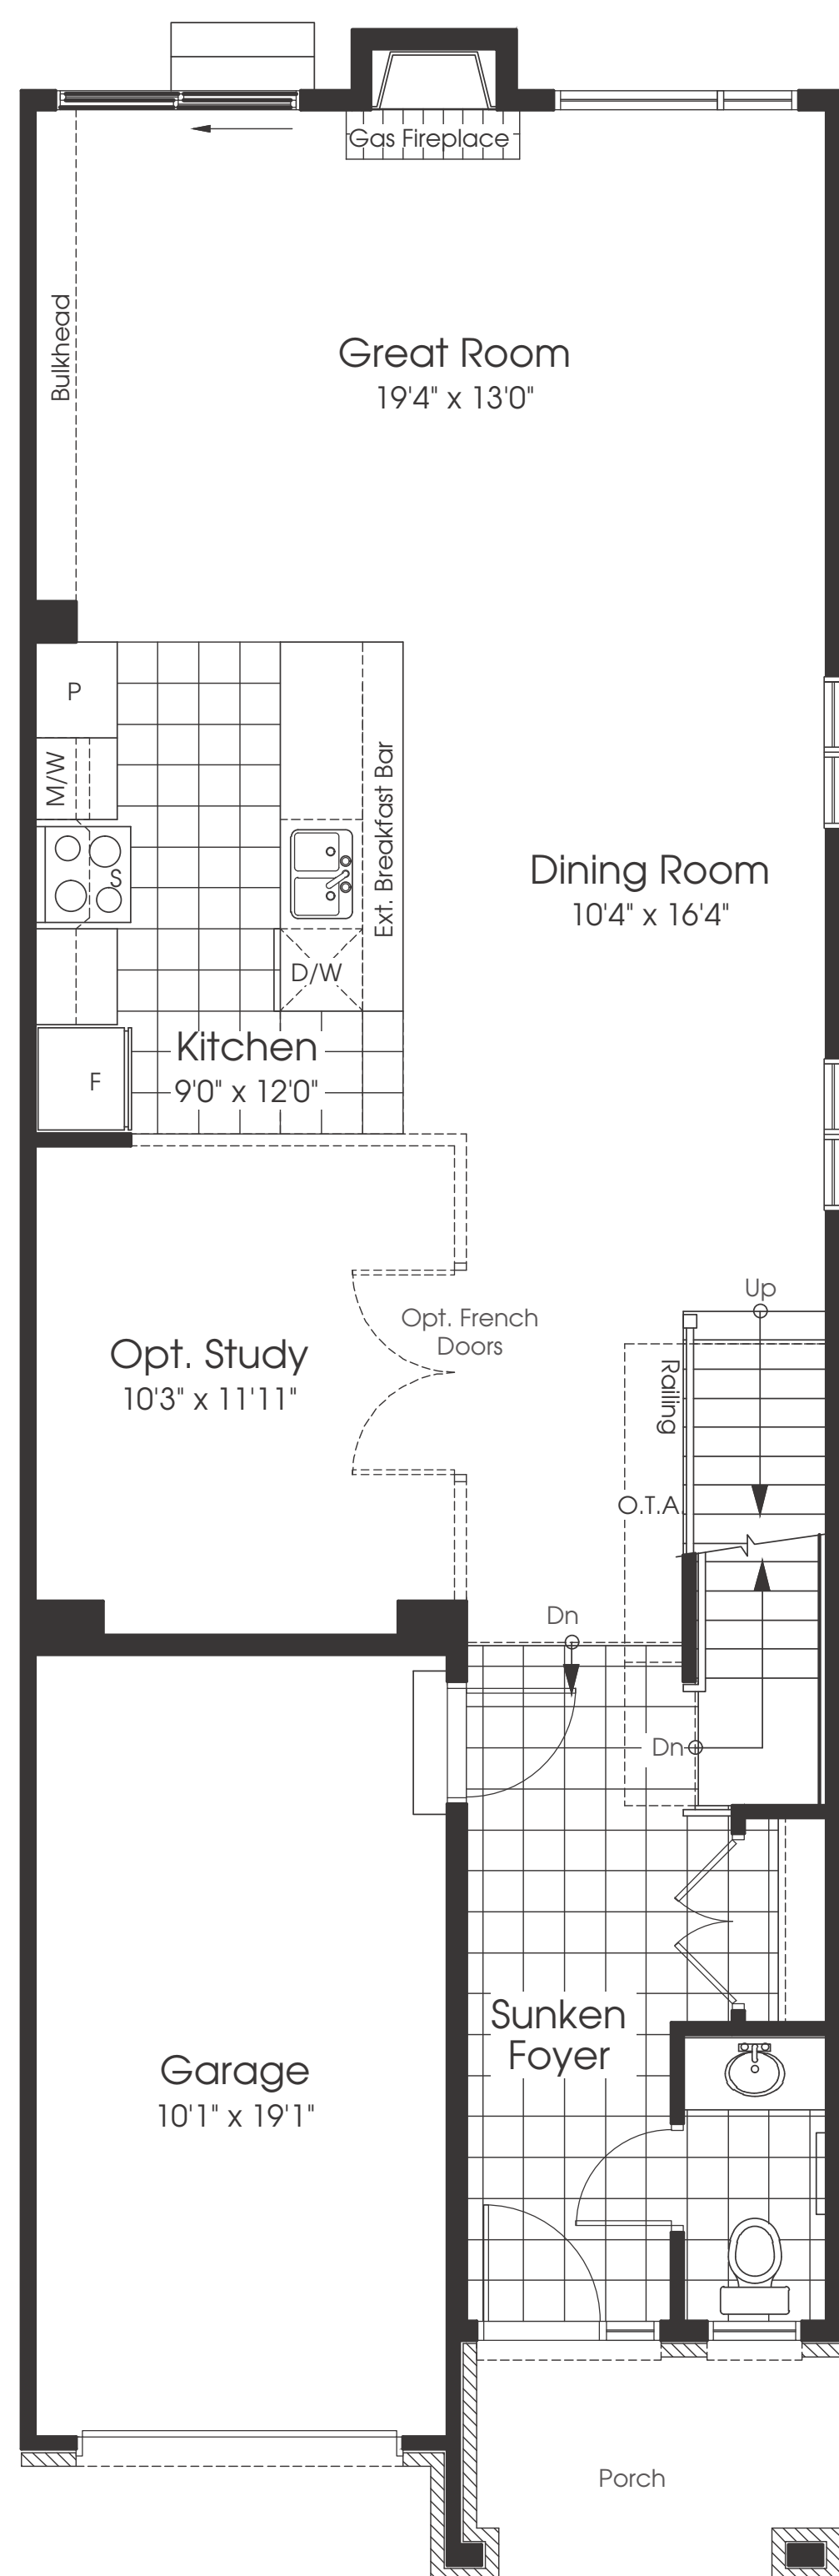

The REGENT

2,449 sq.ft.

Inc. 446 sq.ft. Fin. Lower Level + 11 sq.ft. OTB

Ground Floor

Second Floor
4-Bedroom

Basement

Semi-Detached

Plans and specifications are subject to change without notice. Square footage is approximate. Actual usable floor space may vary from the stated floor area. All renderings are artist's concept. E. & O. E.