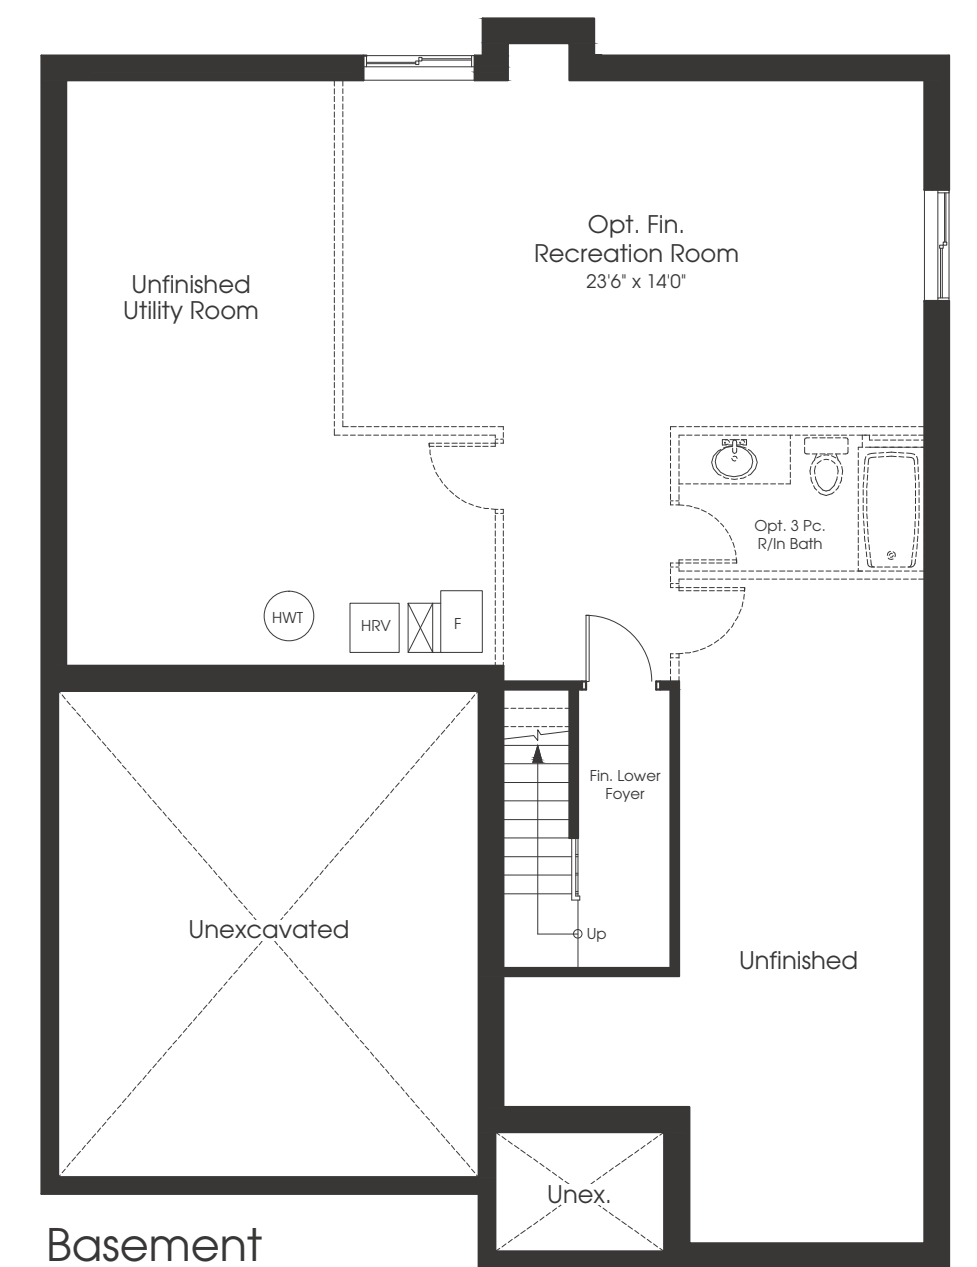

# The BONNECHERE

2,574 sq.ft.

Inc. 42 sq.ft. Fin. Lower Level + 96 sq.ft. OTB | Opt. Fin. Rec. Room 400 sq.ft.

Elev. B.

Ground Floor Elev. A

Second Floor Elev. A

Basement Elev. A

43' Lot