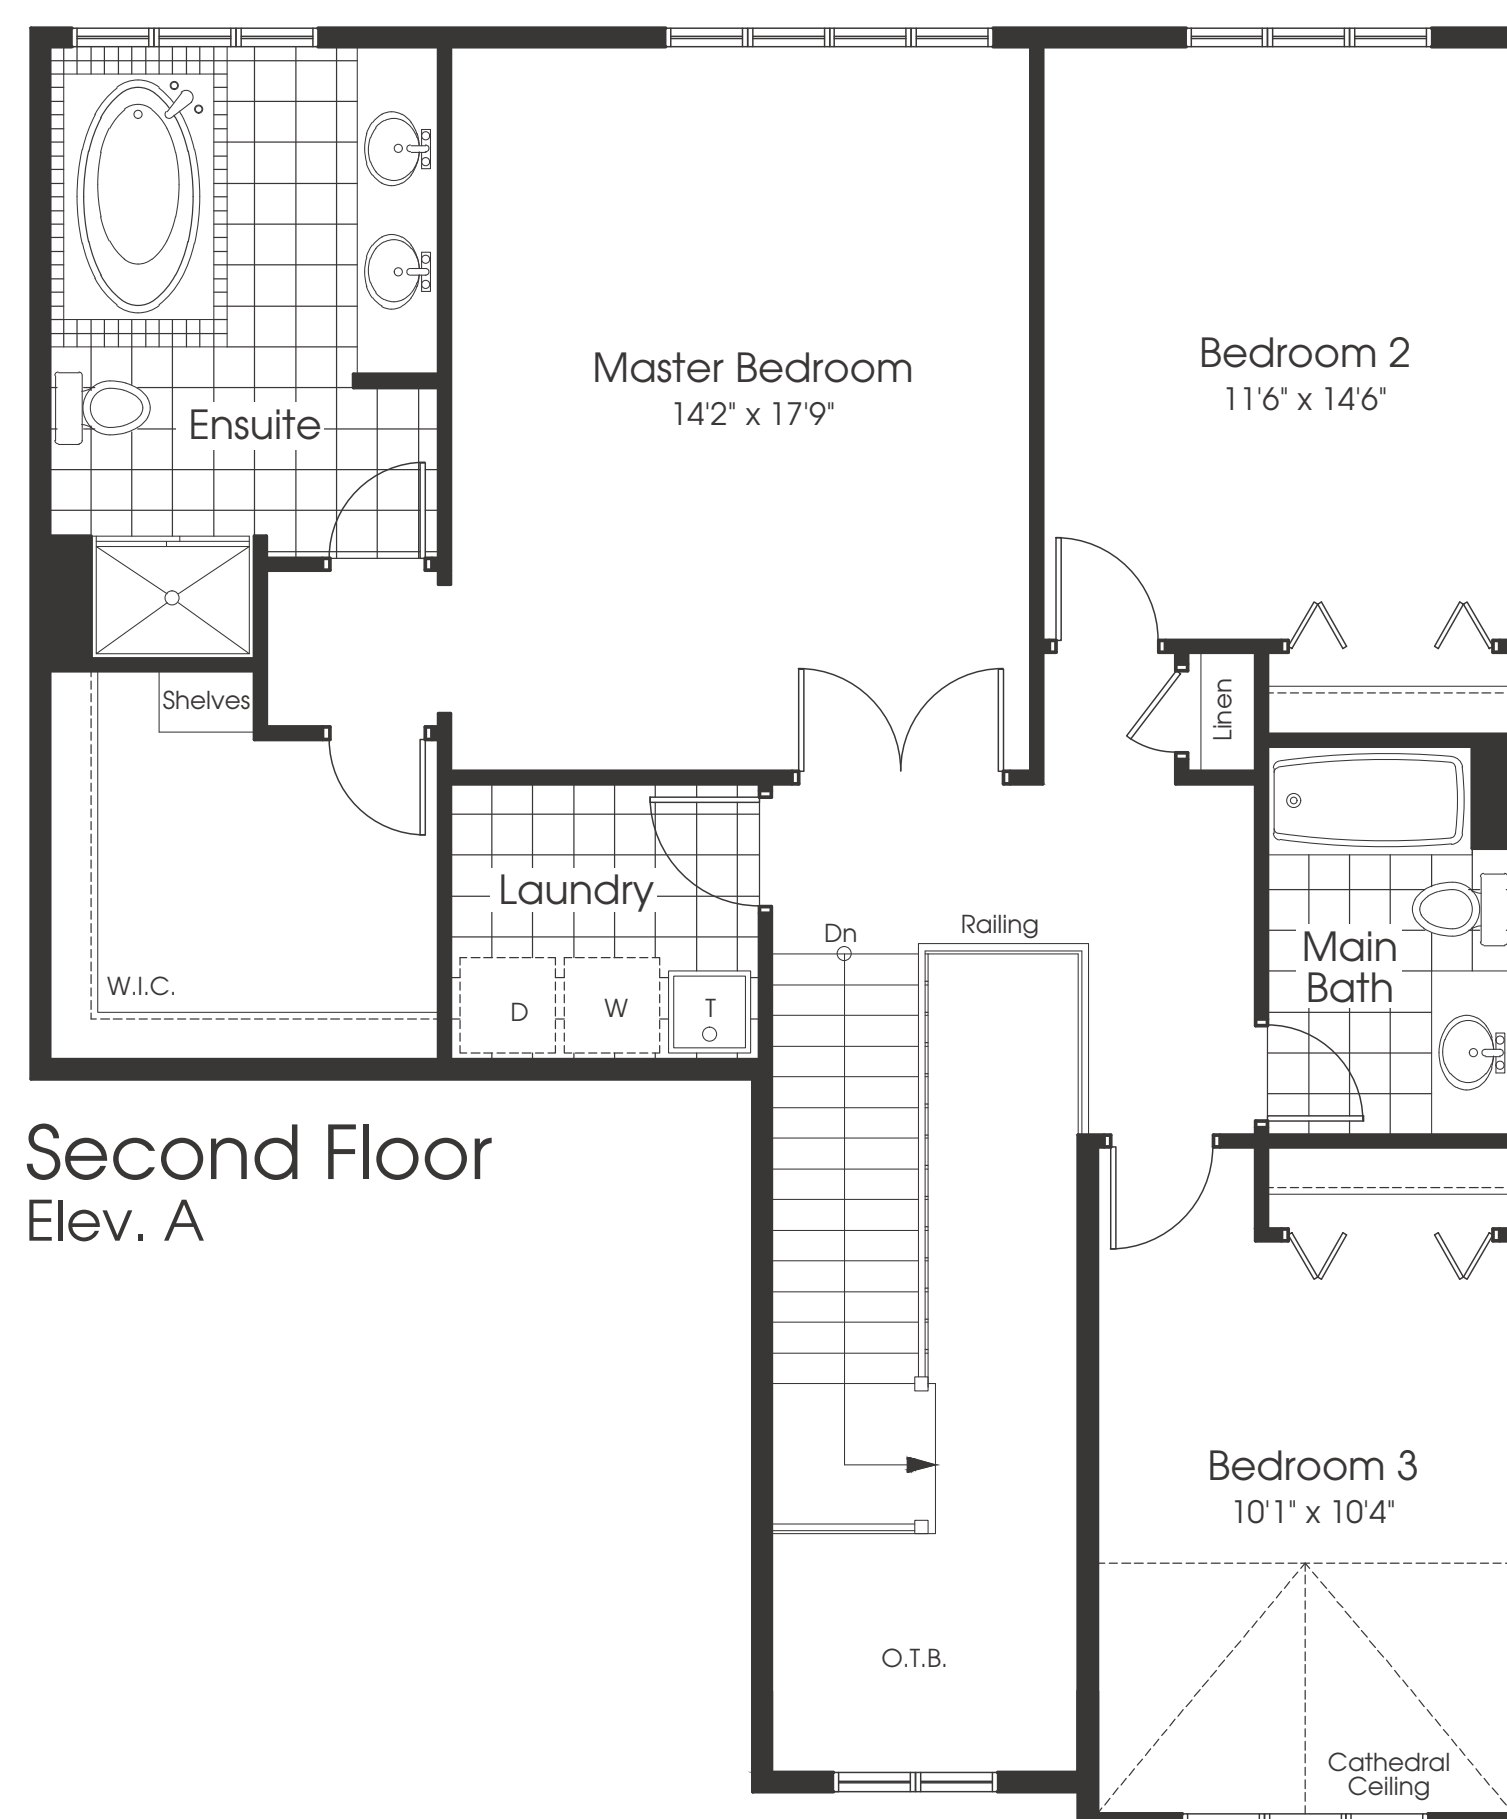

# The BONNECHERE

2,574 sq.ft.

Inc. 42 sq.ft. Fin. Lower Level + 96 sq.ft. OTB | Opt. Fin. Rec. Room 400 sq.ft.

Elev. B.

Ground Floor Elev. A

Second Floor Elev. A

Basement Elev. A

43' Lot