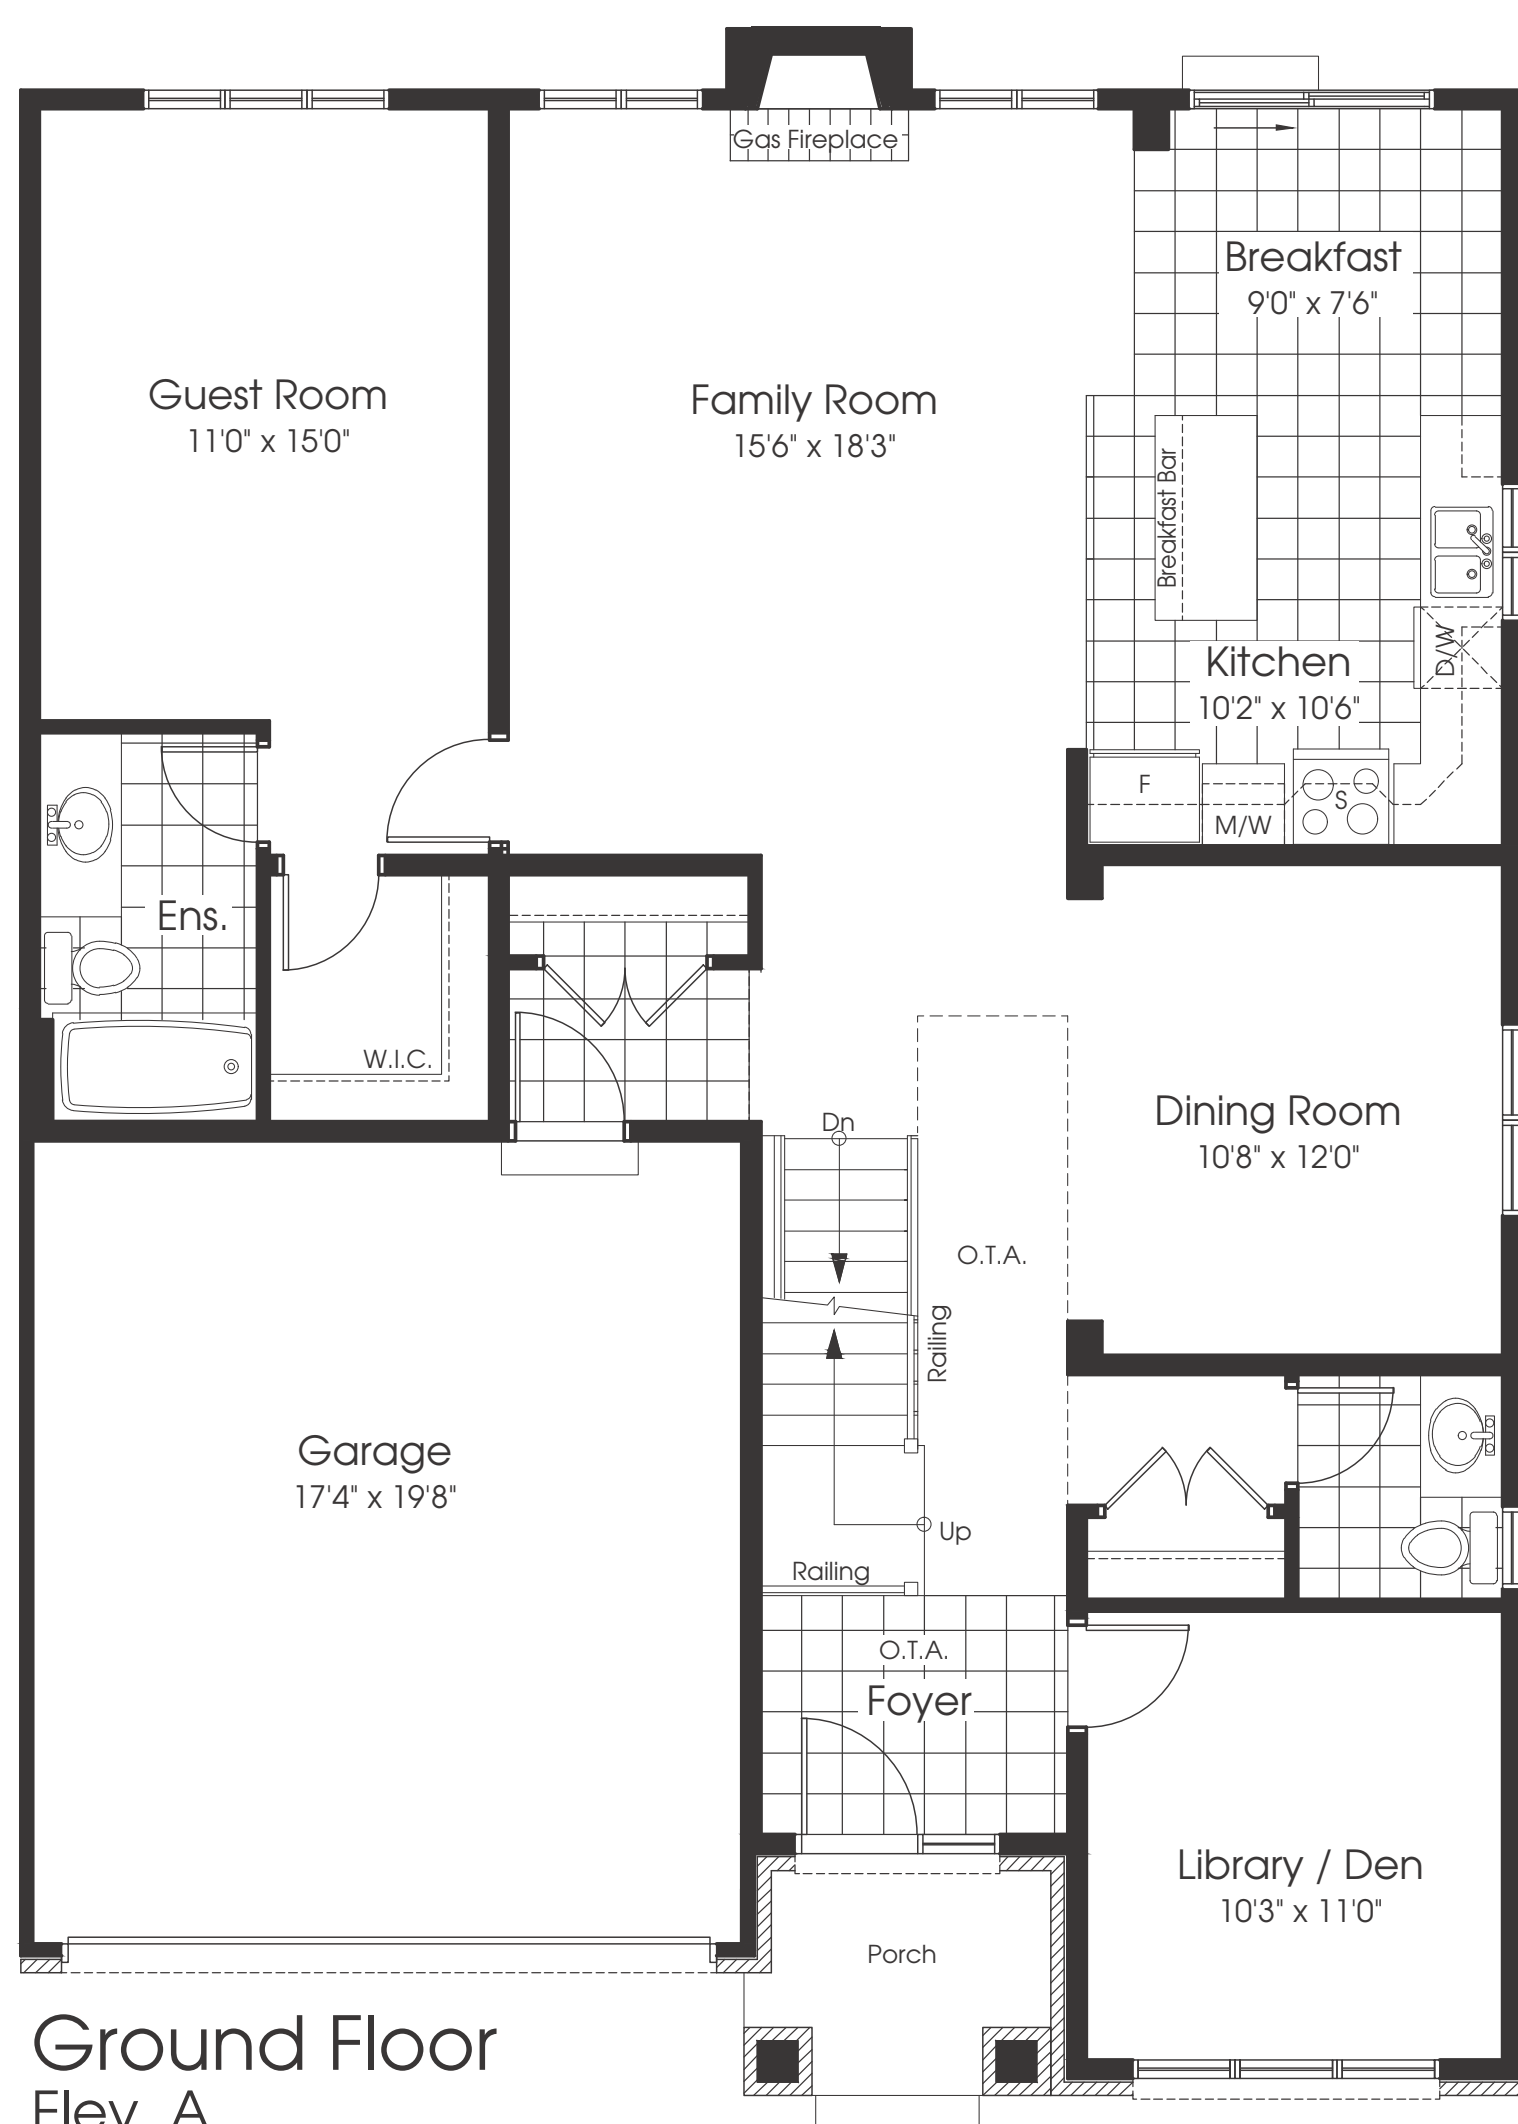

# The BONNECHERE

2,574 sq.ft.

Inc. 42 sq.ft. Fin. Lower Level + 96 sq.ft. OTB | Opt. Fin. Rec. Room 400 sq.ft.

Elev. B.

Ground Floor Elev. A

Second Floor Elev. A

Basement Elev. A

43' Lot