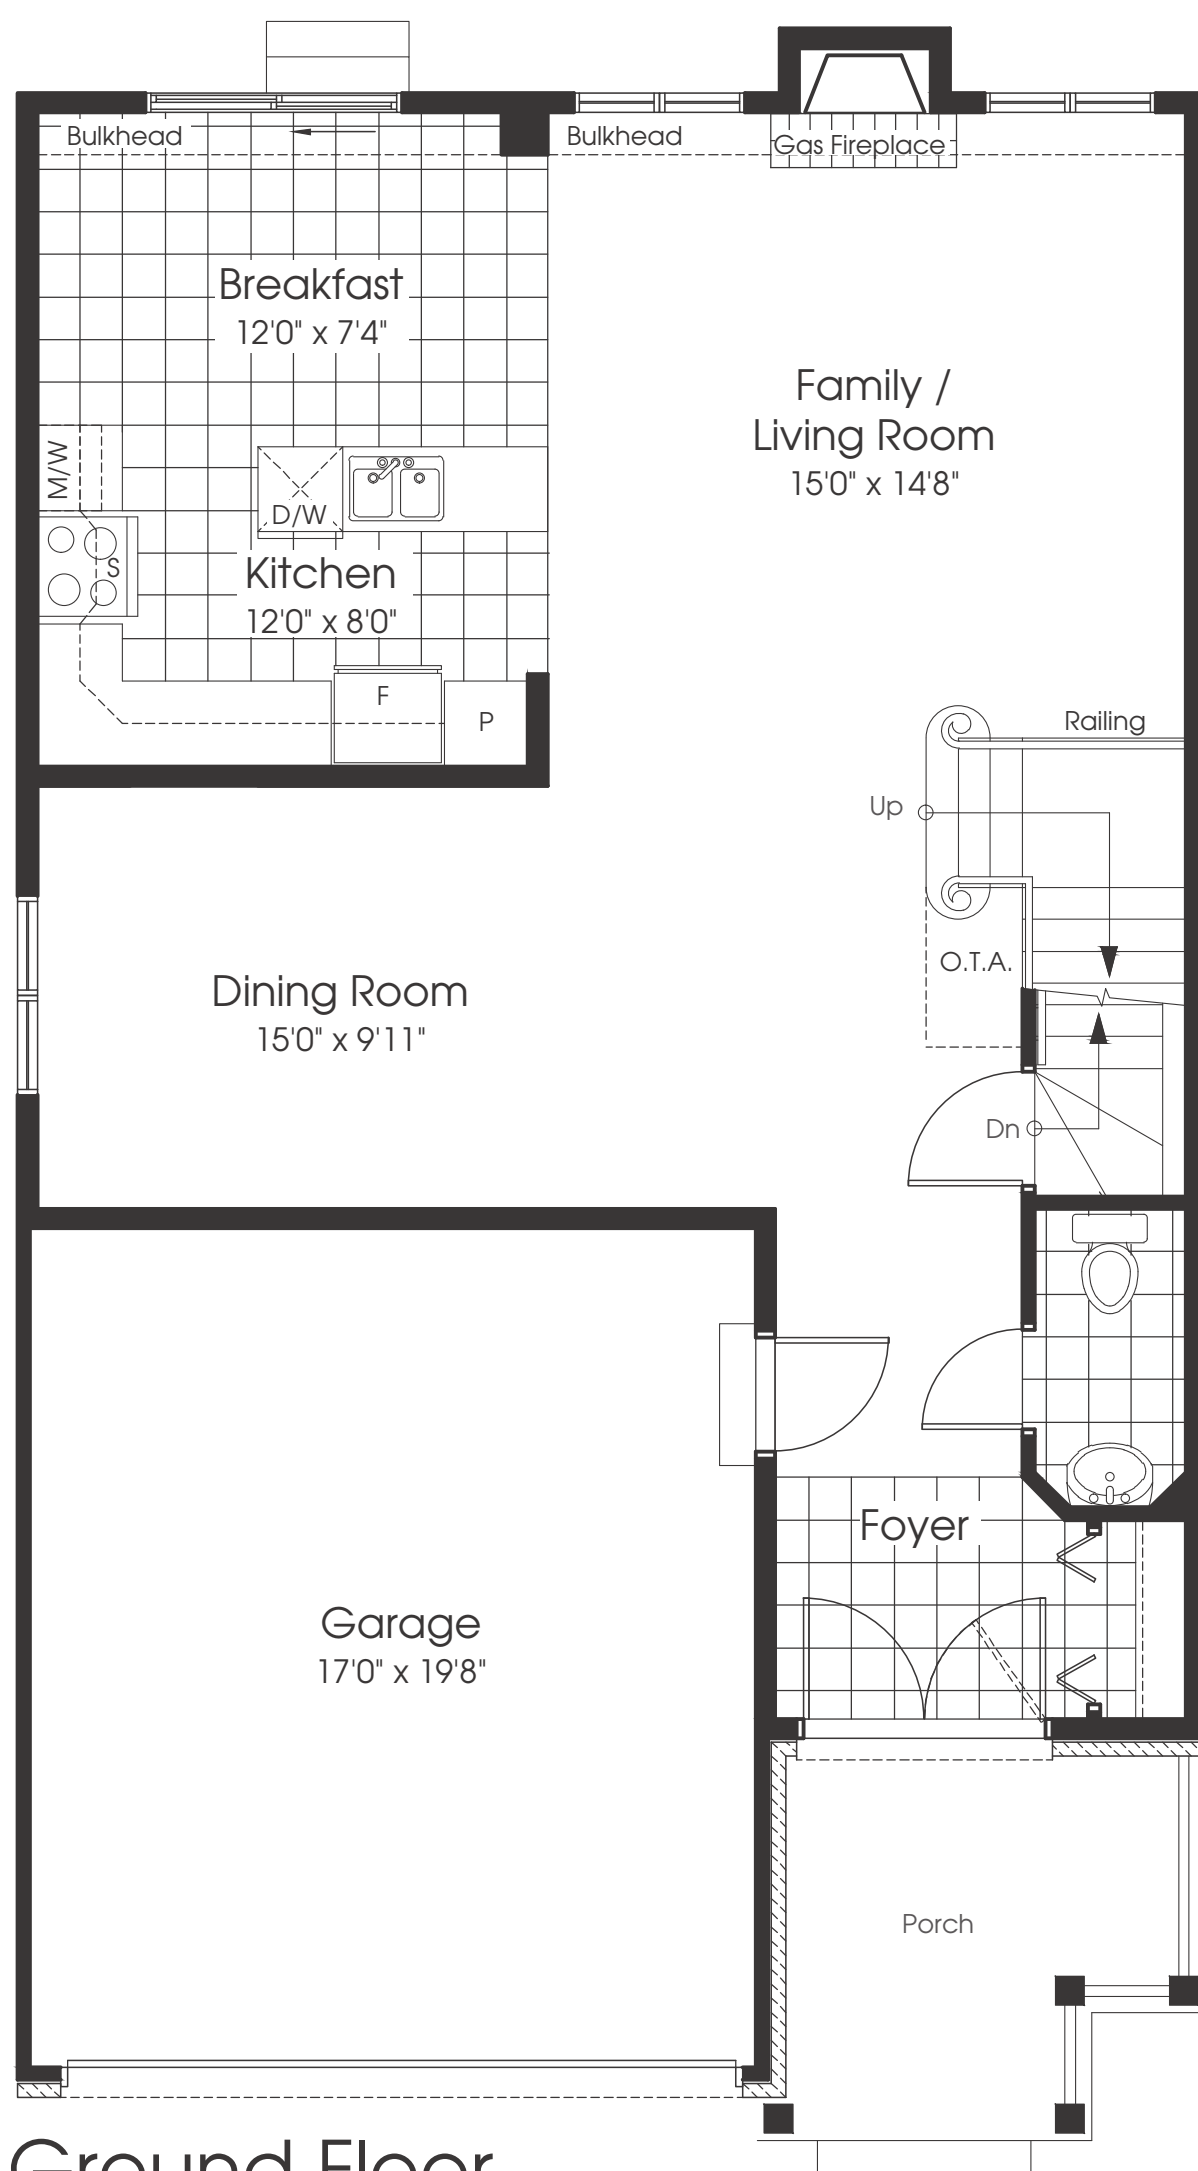

Elev A.

The DRIFTWOOD

1,905 sq.ft.

Inc. 8 sq.ft. OTB | Opt. Fin. Rec. Room 320 sq.ft.

Elev B.

Ground Floor
Elev. A

Second Floor
4-Bedroom

Basement
Elev. A

35' Lot