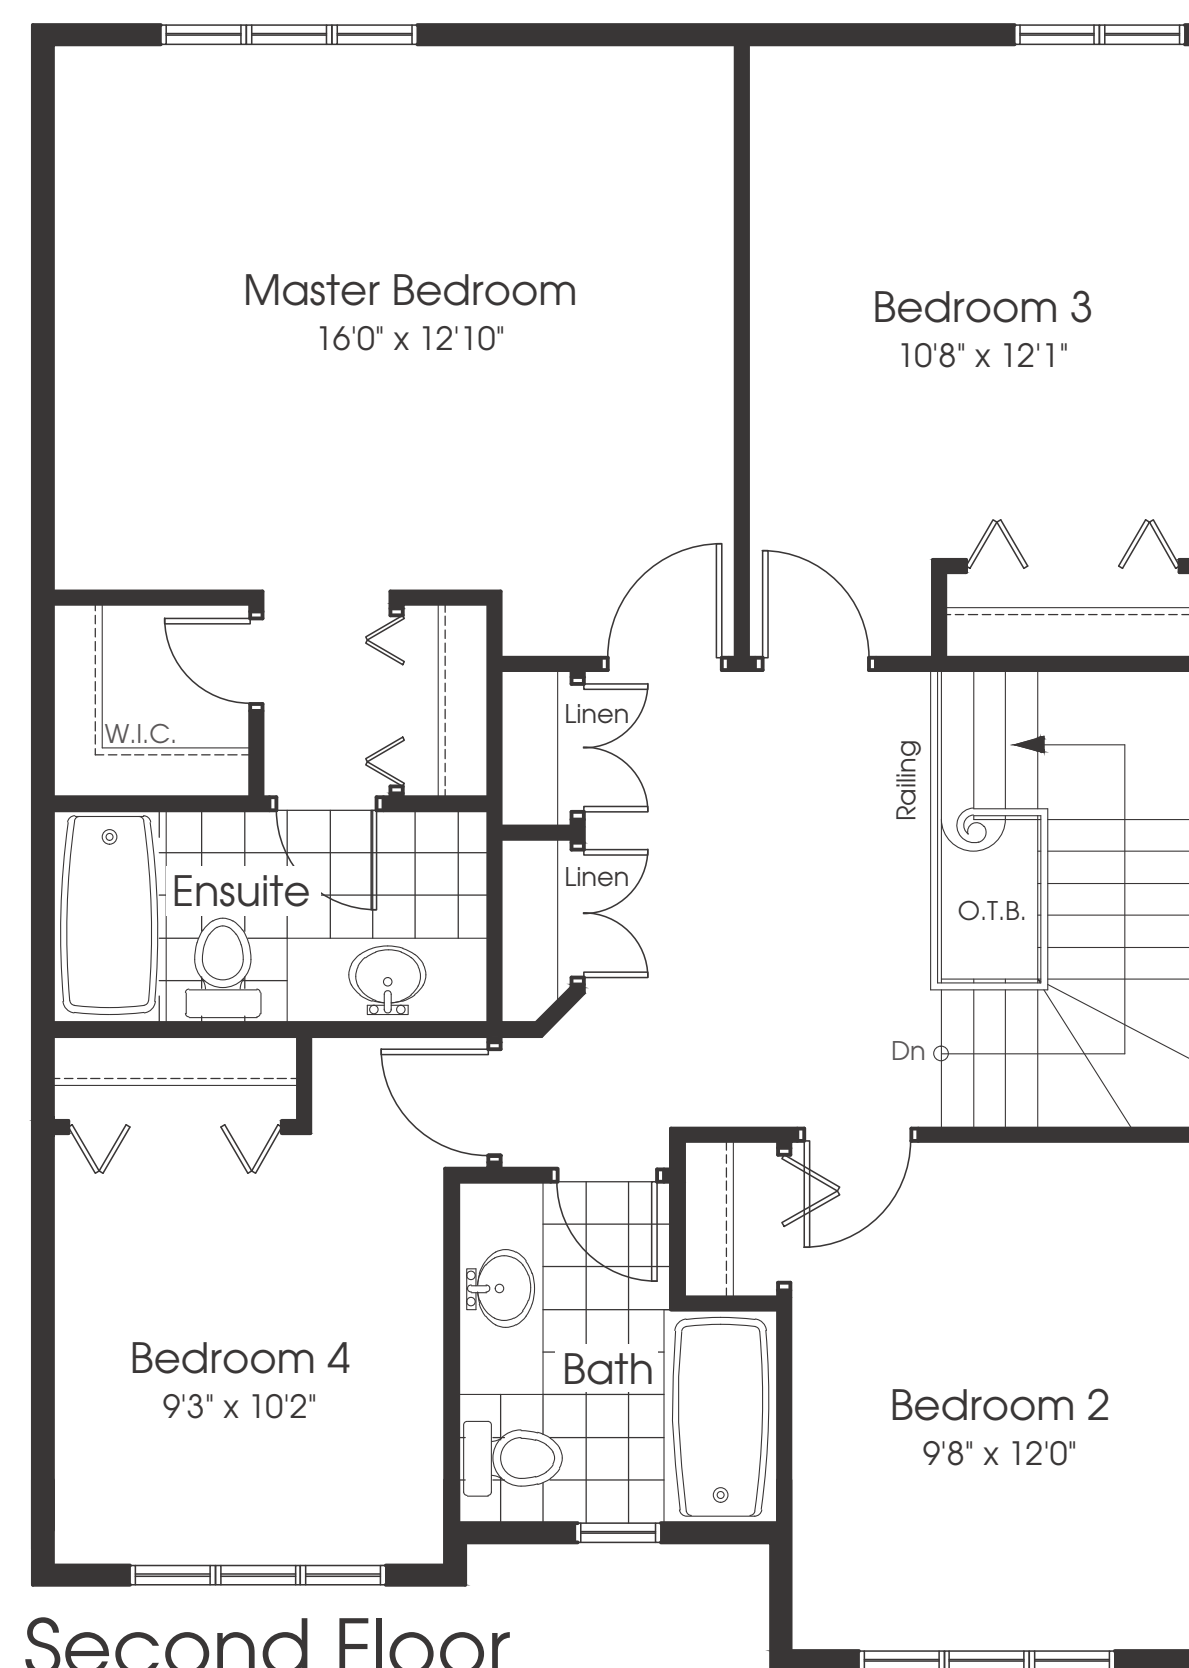

Elev A.

The DRIFTWOOD

1,905 sq.ft.

Inc. 8 sq.ft. OTB | Opt. Fin. Rec. Room 320 sq.ft.

Elev B.

Ground Floor
Elev. A

Second Floor
4-Bedroom

Basement
Elev. A

35' Lot