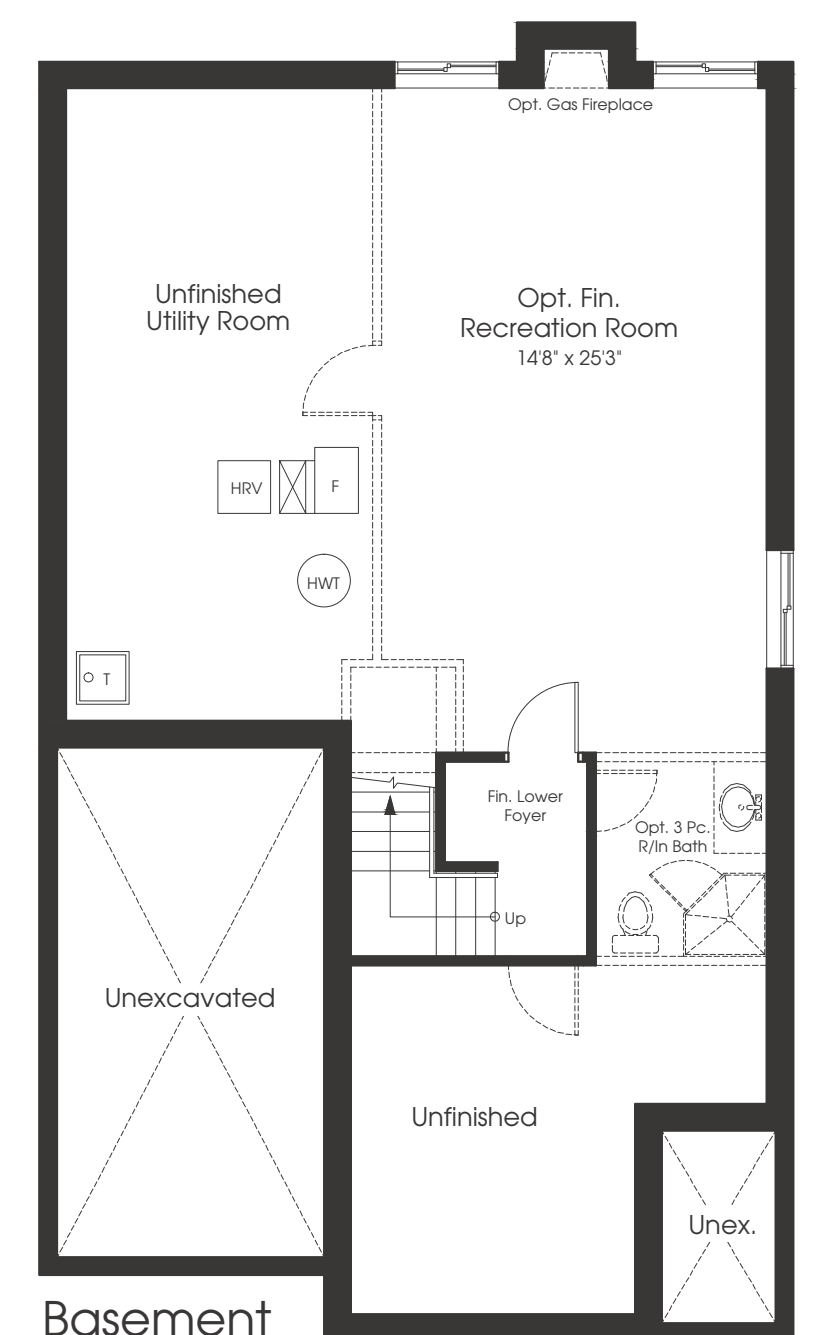

# The FAIRBANK

2,263 sq.ft.

Inc. 33 sq.ft. Fin. Lower Level + 143 sq.ft. OTB | Opt. Fin. Rec. Room 360 sq.ft.

Elev. B.

Ground Floor  
Elev. A

Second Floor  
Elev. A

Basement  
Elev. A

35' Lot