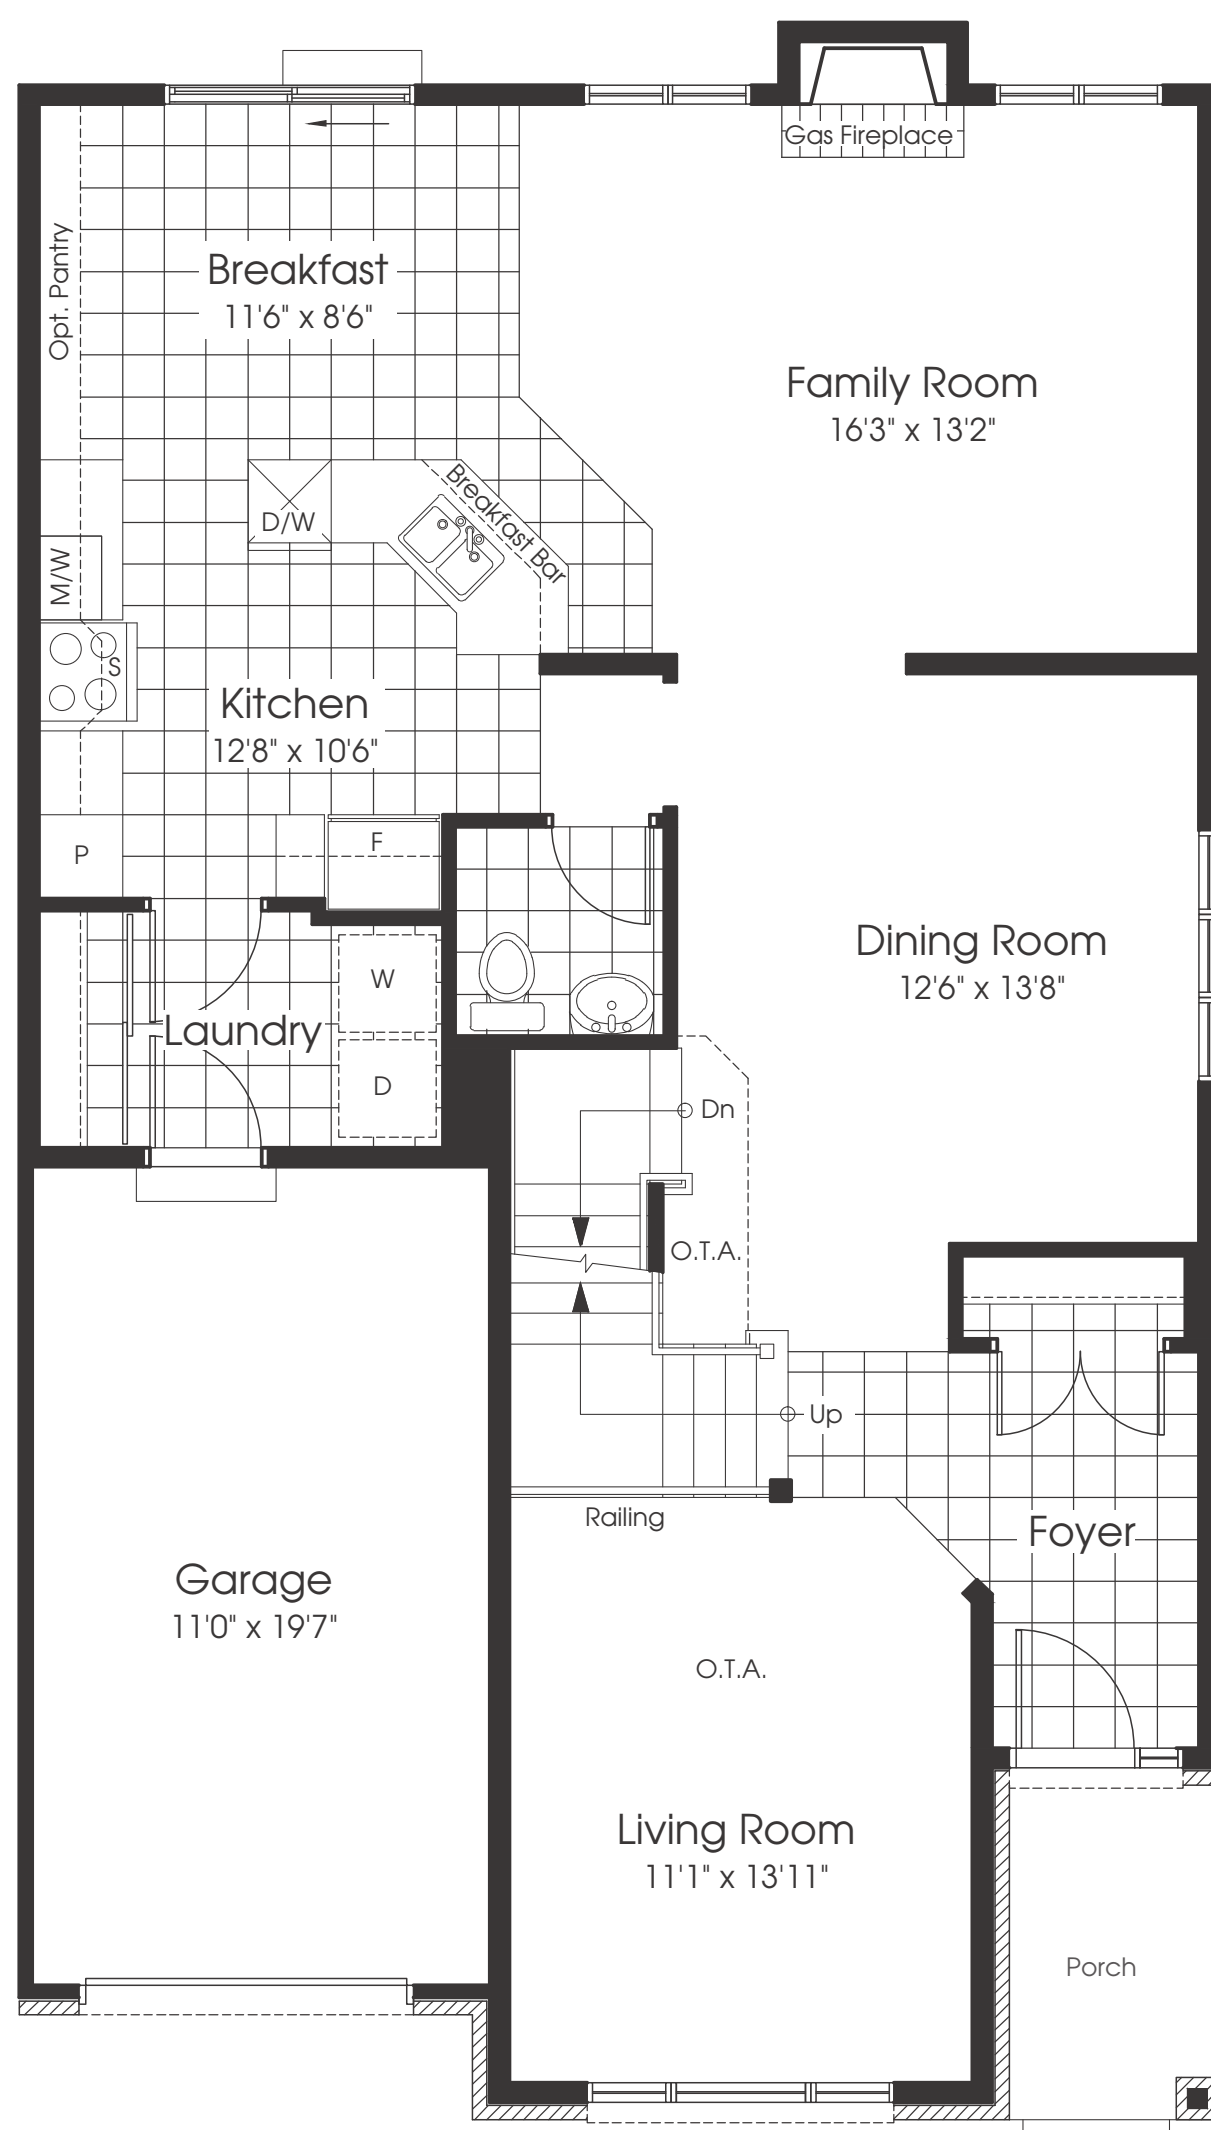

# The FAIRBANK

2,263 sq.ft.

Inc. 33 sq.ft. Fin. Lower Level + 143 sq.ft. OTB | Opt. Fin. Rec. Room 360 sq.ft.

Elev. B.

Ground Floor  
Elev. A

Second Floor  
Elev. A

Basement  
Elev. A

35' Lot