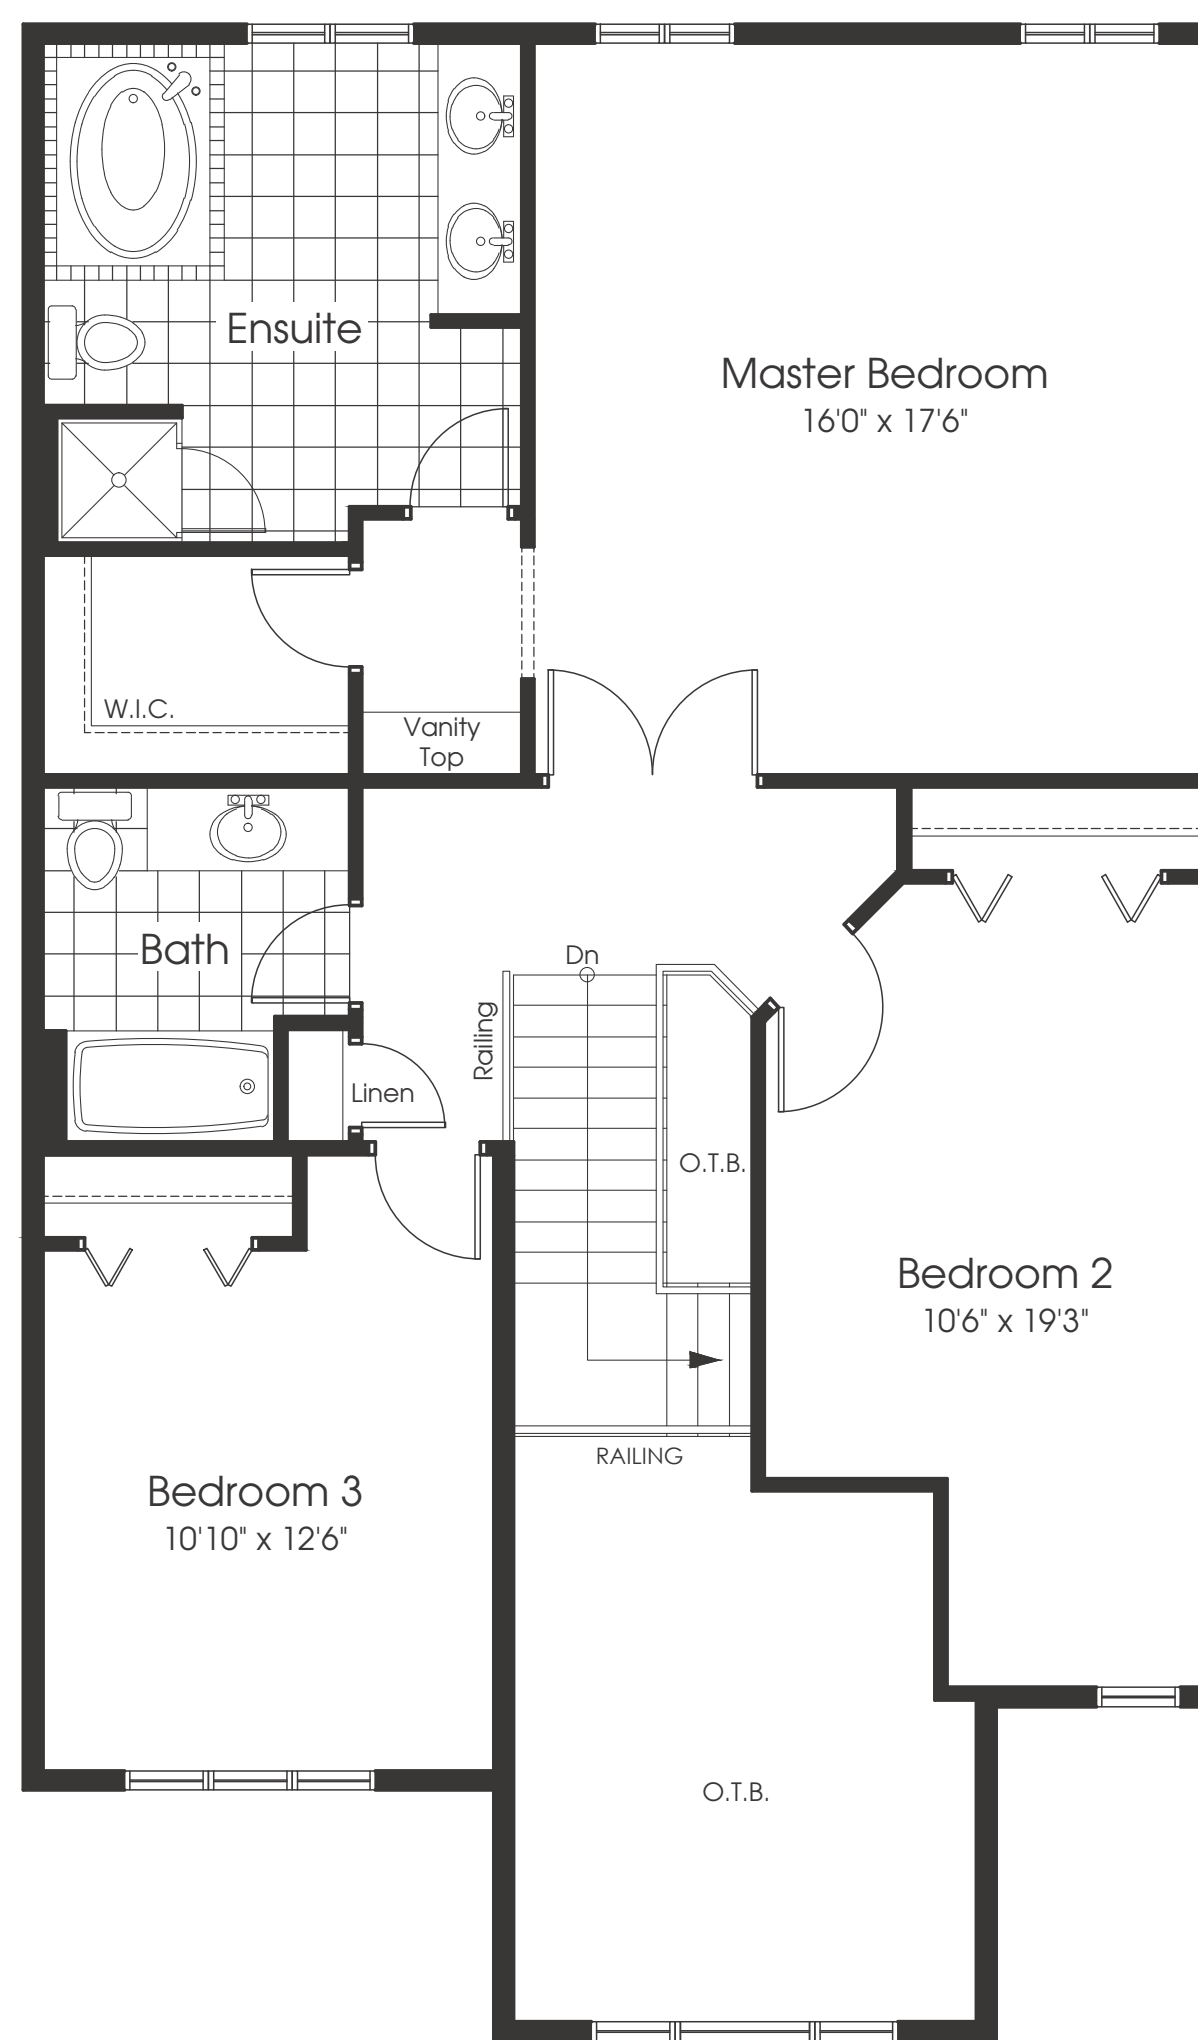

# The FAIRBANK

2,263 sq.ft.

Inc. 33 sq.ft. Fin. Lower Level + 143 sq.ft. OTB | Opt. Fin. Rec. Room 360 sq.ft.

Elev. B.

Ground Floor  
Elev. A

Second Floor  
Elev. A

Basement  
Elev. A

35' Lot