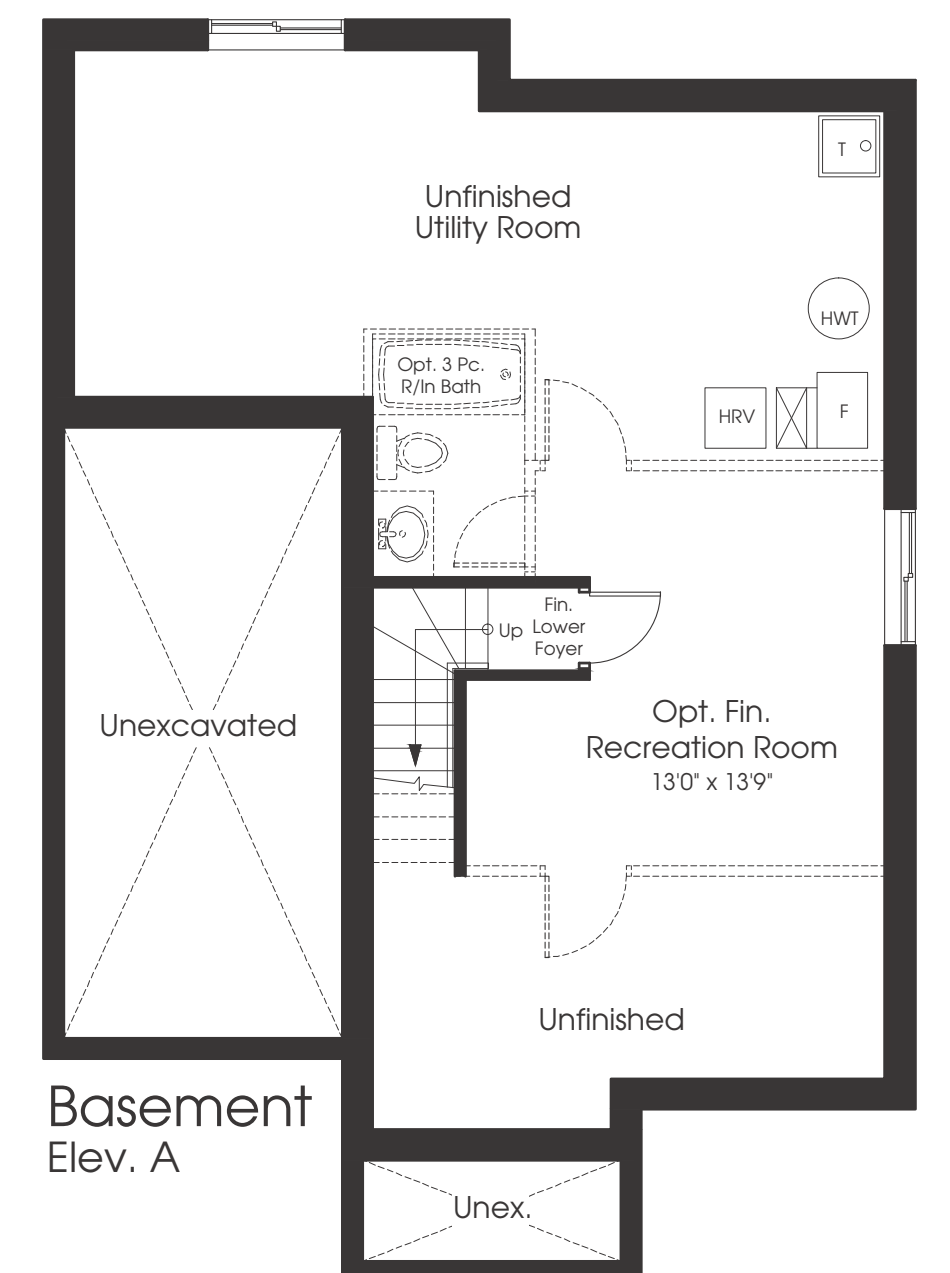

# The FITZROY

1,593 sq.ft.

Inc. 8 sq.ft. Fin. Lower Level + 4 sq.ft. OTB | Opt. Fin. Rec. Room 157 sq.ft.

Elev. B.

Ground Floor  
Elev. A

Second Floor  
Elev. A

Basement  
Elev. A

35' Lot