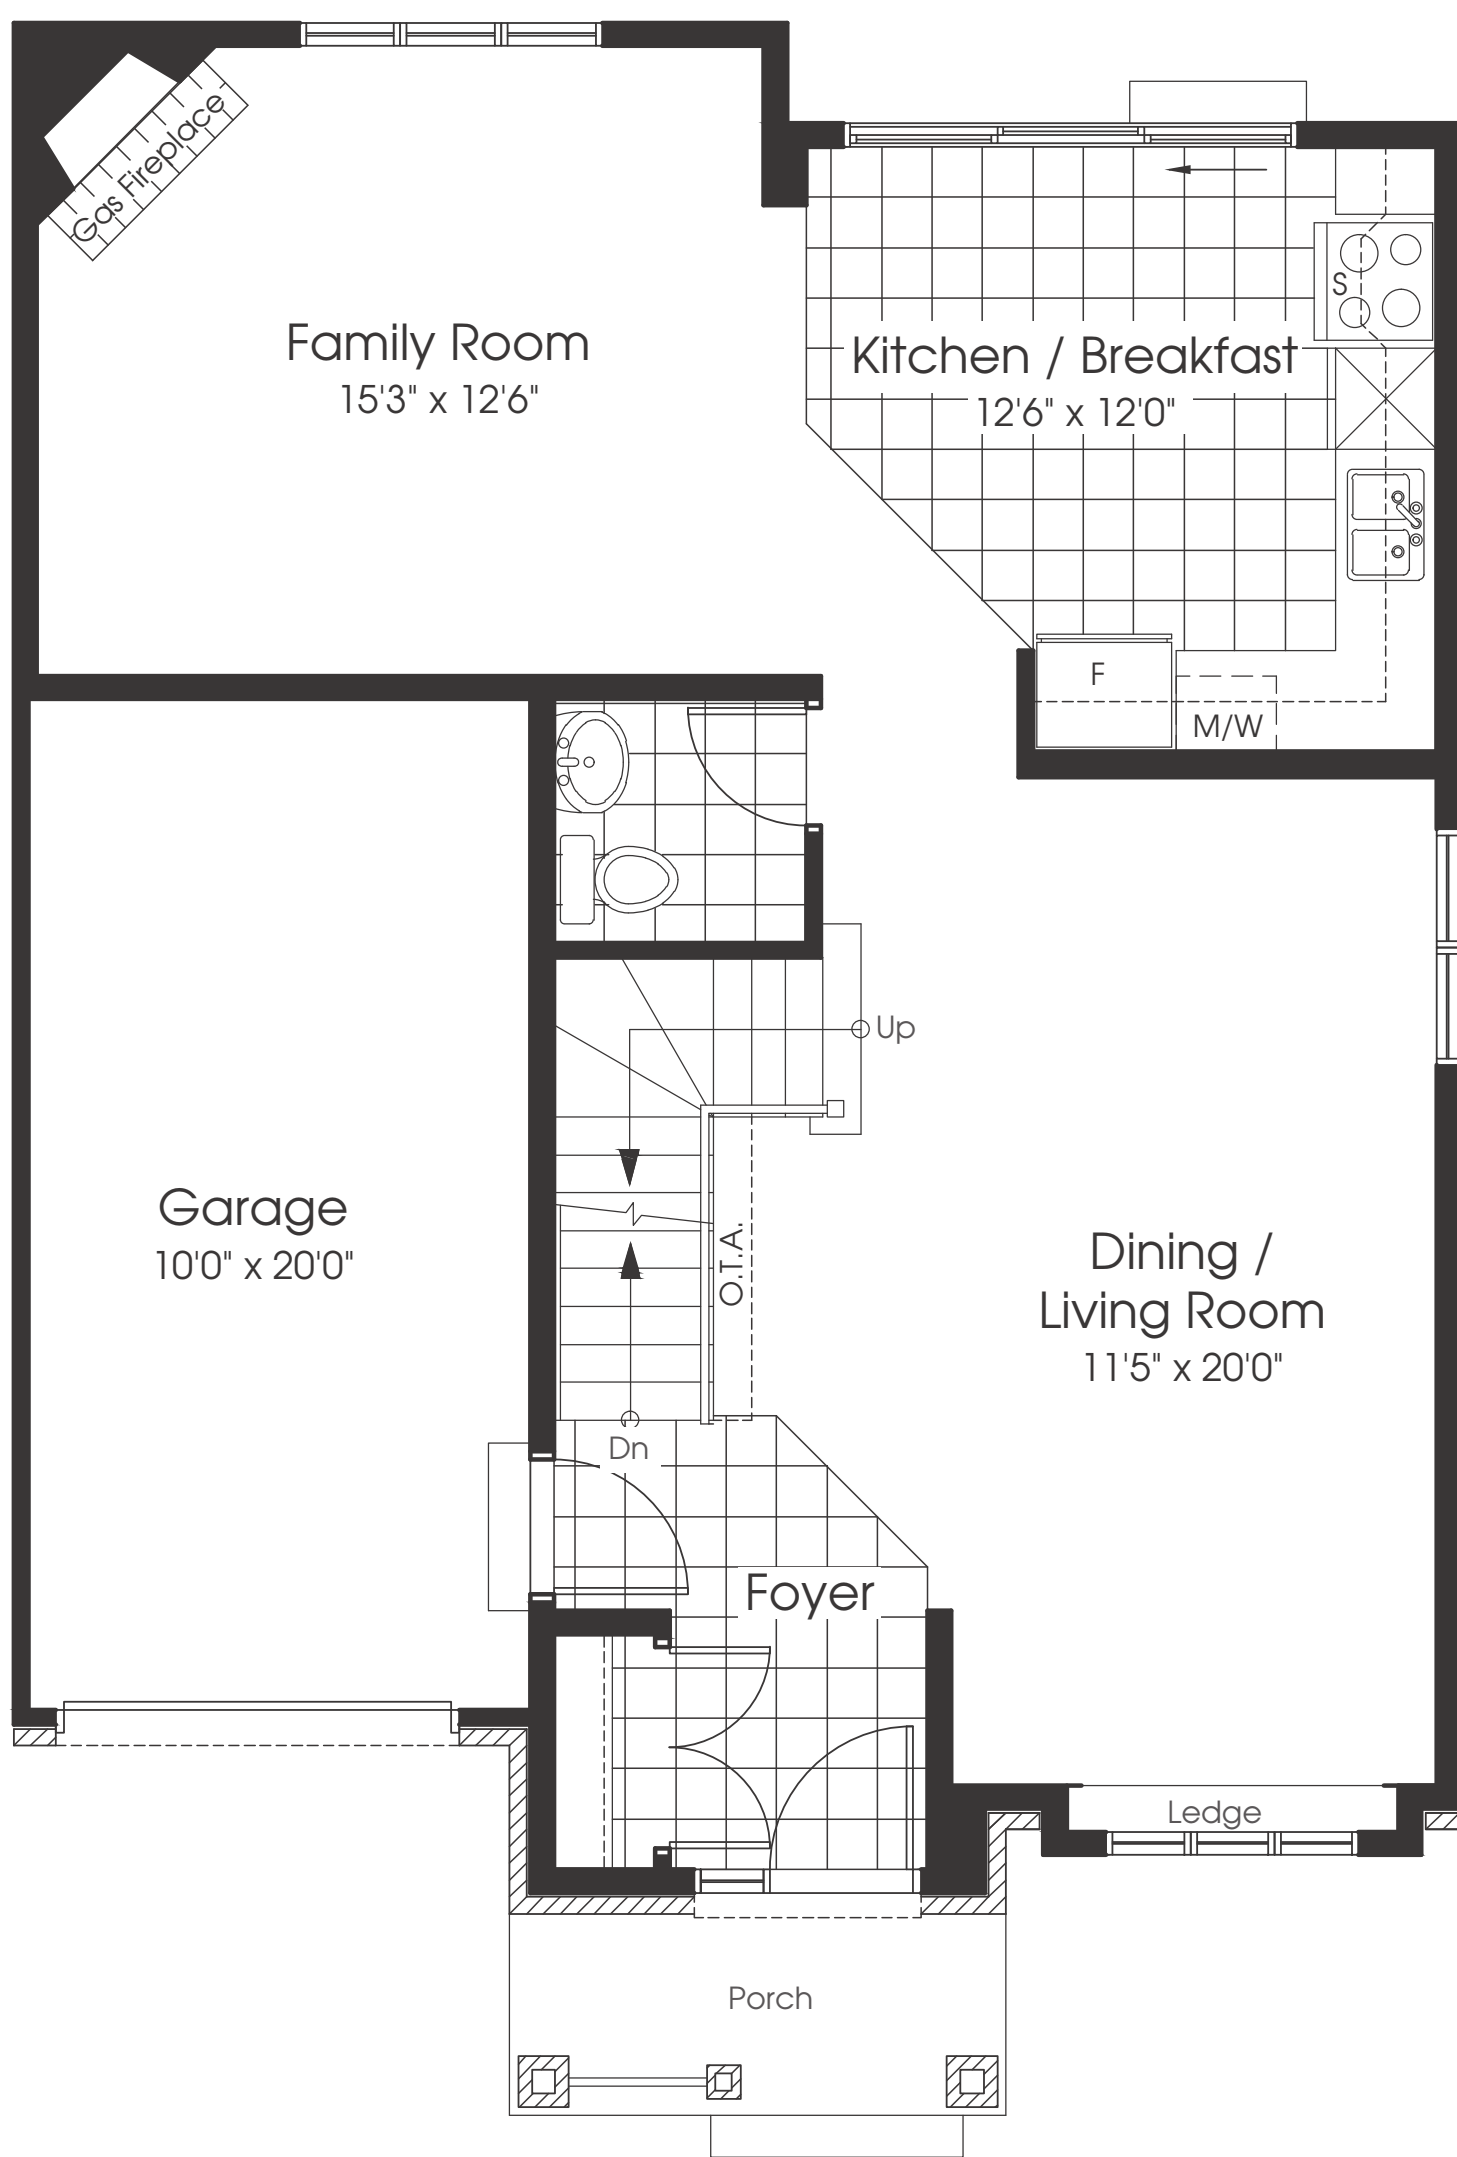

# The FITZROY

1,593 sq.ft.

Inc. 8 sq.ft. Fin. Lower Level + 4 sq.ft. OTB | Opt. Fin. Rec. Room 157 sq.ft.

Elev. B.

Ground Floor  
Elev. A

Second Floor  
Elev. A

Basement  
Elev. A

35' Lot