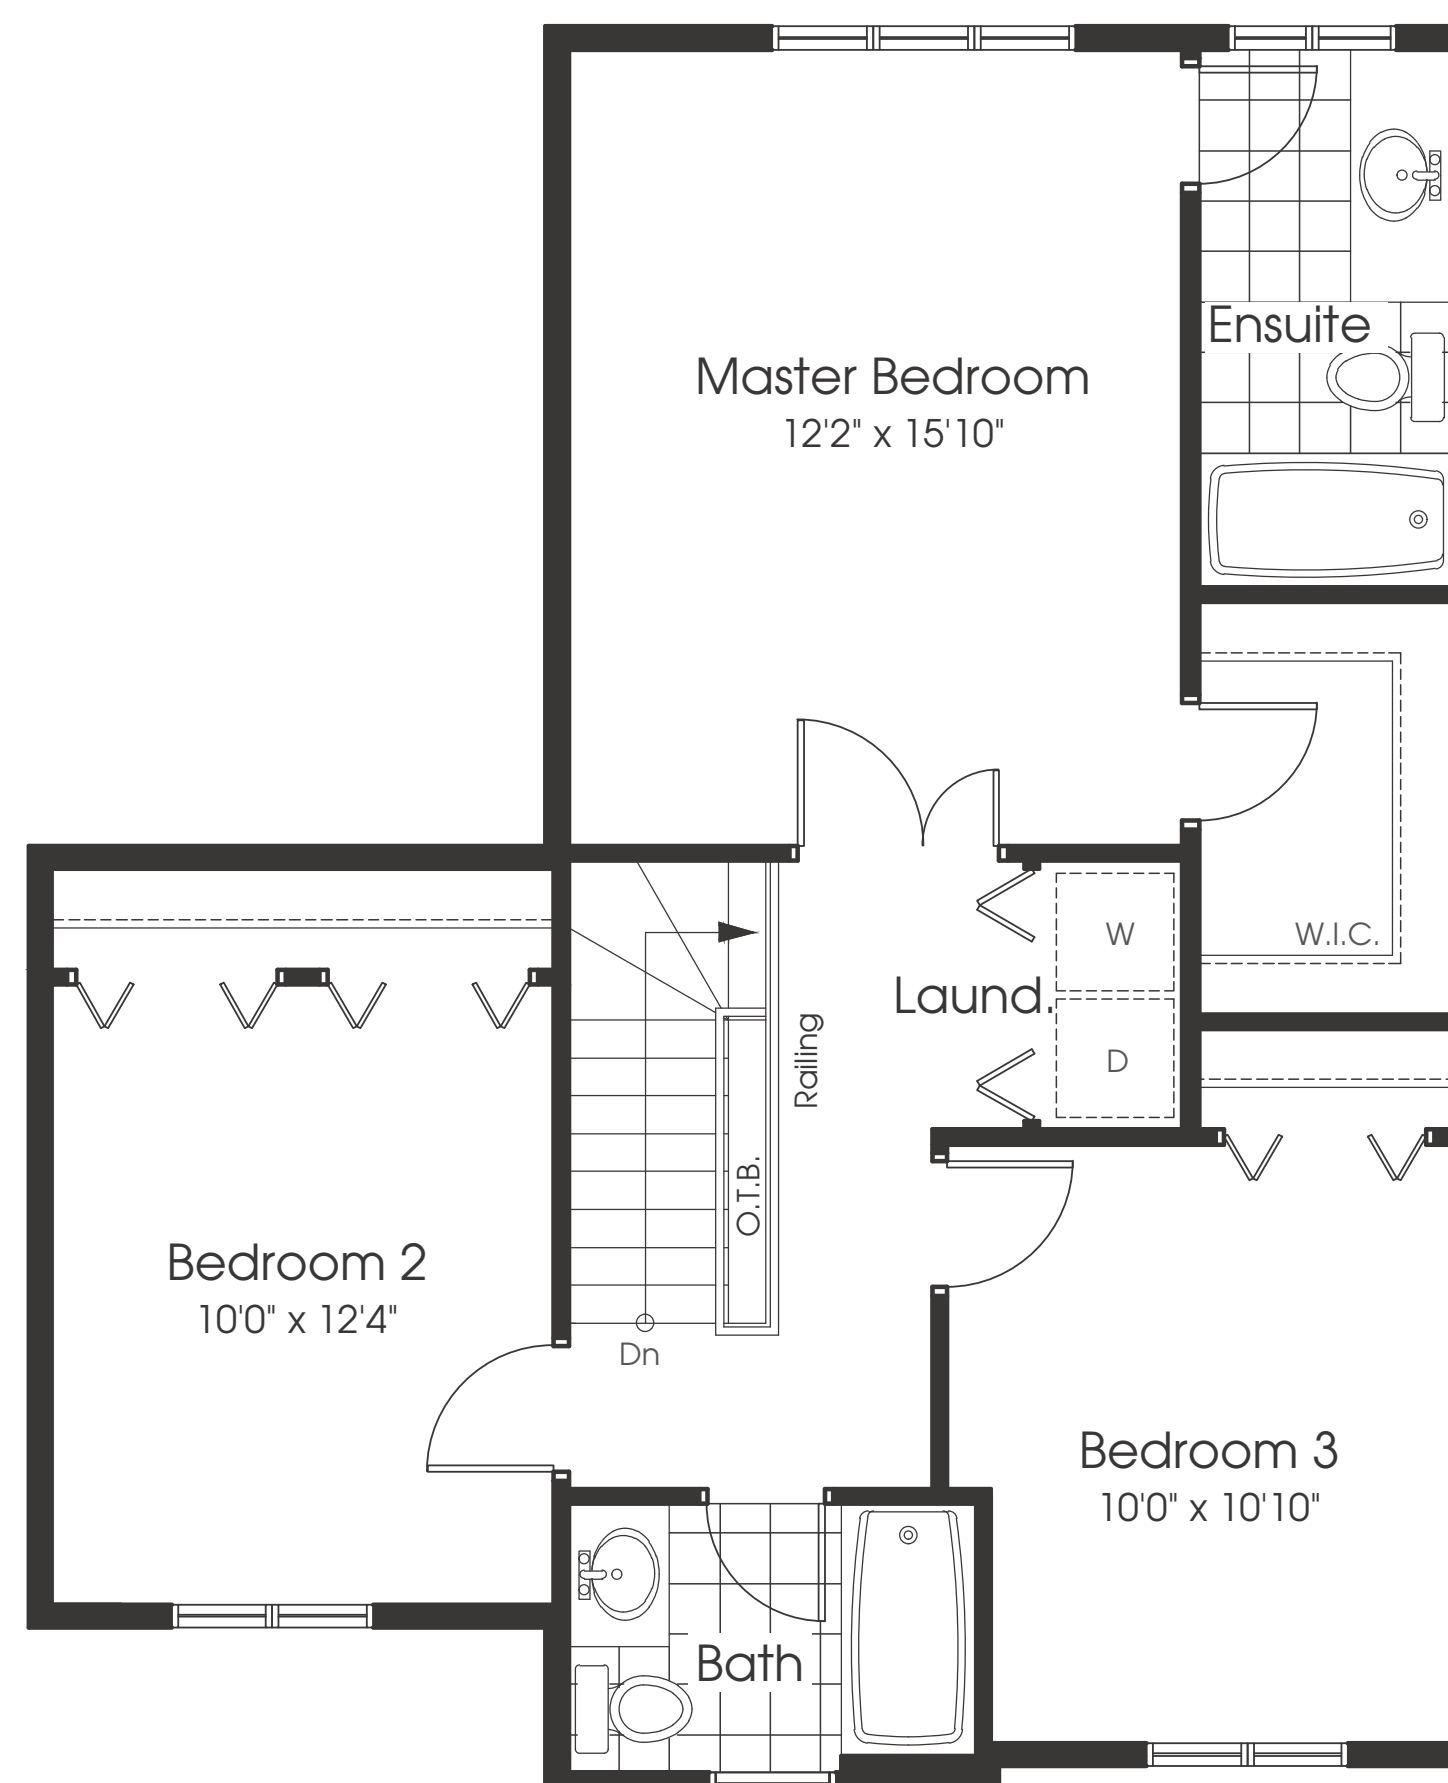

# The FITZROY

1,593 sq.ft.

Inc. 8 sq.ft. Fin. Lower Level + 4 sq.ft. OTB | Opt. Fin. Rec. Room 157 sq.ft.

Elev. B.

Ground Floor  
Elev. A

Second Floor  
Elev. A

Basement  
Elev. A

35' Lot