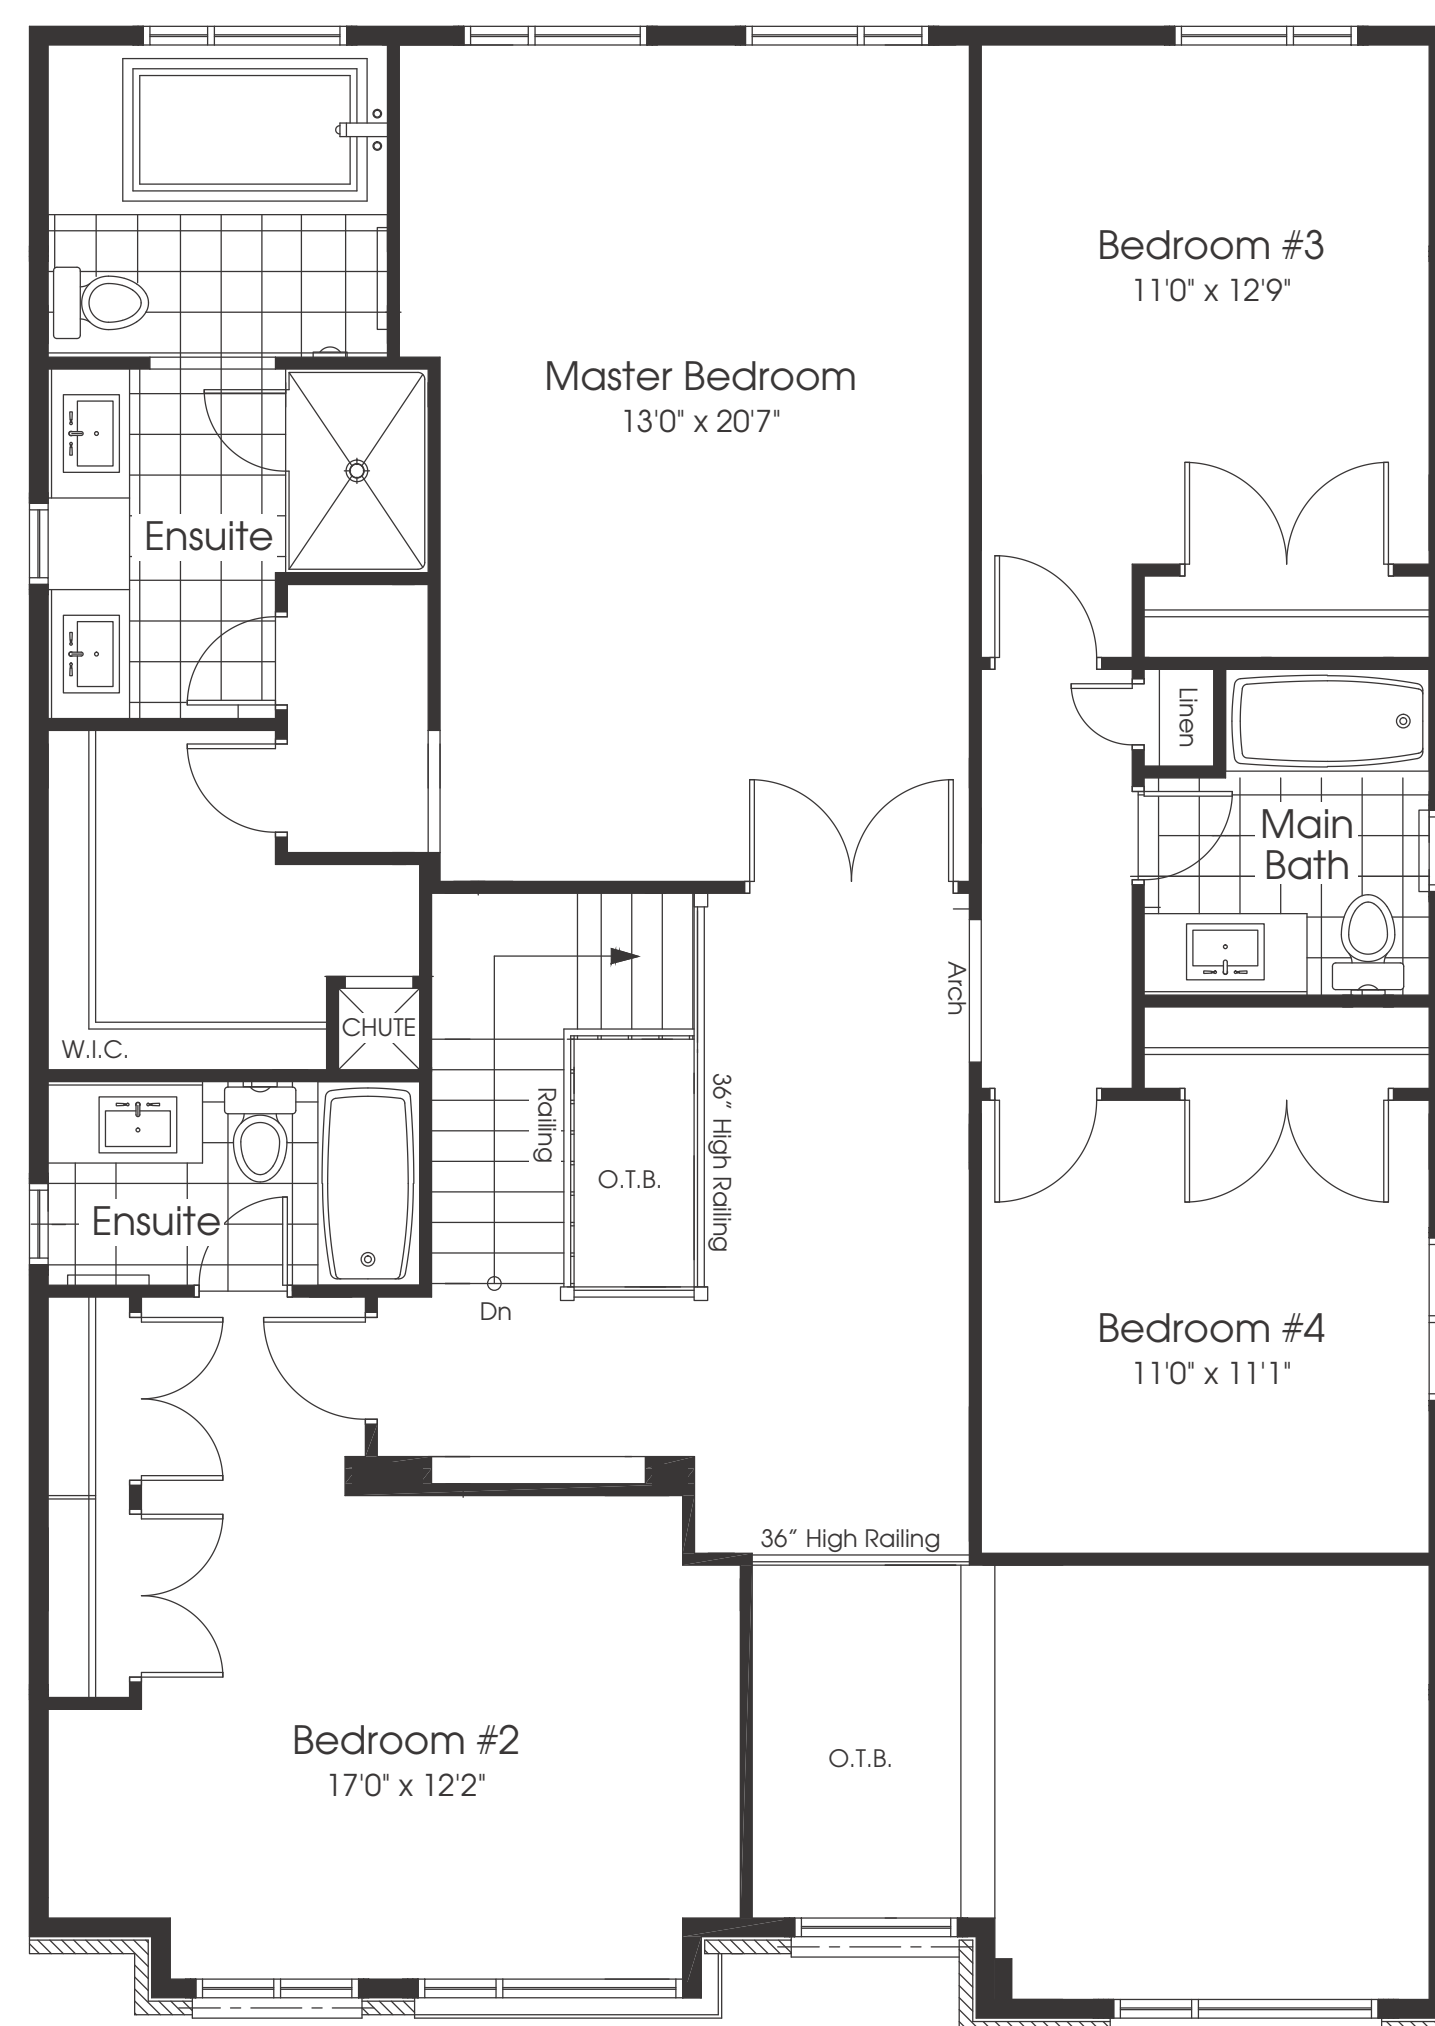

The VERSACE

3,210 sq.ft.

Inc. 45 sq.ft. Fin. Lower Level + 183 sq.ft. OTB | Opt. Fin Rec. Room 460 sq.ft.

Ground Floor
Elev. A

Second Floor
Elev. A

Basement
Elev. A

43' Lot