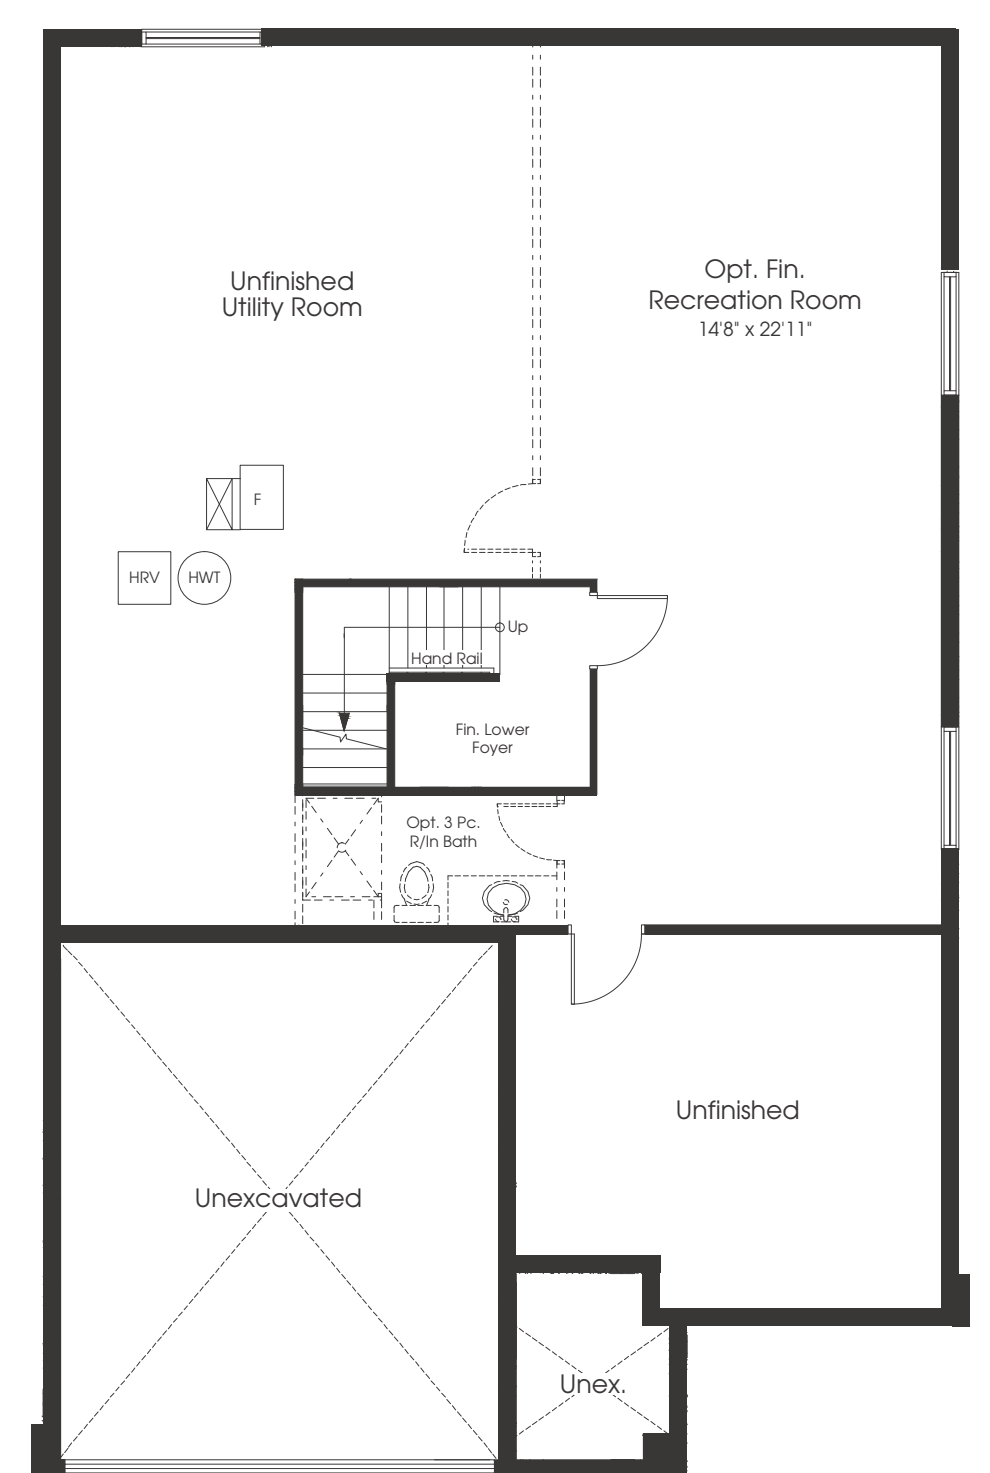

The VERSACE

3,210 sq.ft.

Inc. 45 sq.ft. Fin. Lower Level + 183 sq.ft. OTB | Opt. Fin Rec. Room 460 sq.ft.

Ground Floor
Elev. A

Second Floor
Elev. A

Basement
Elev. A

43' Lot