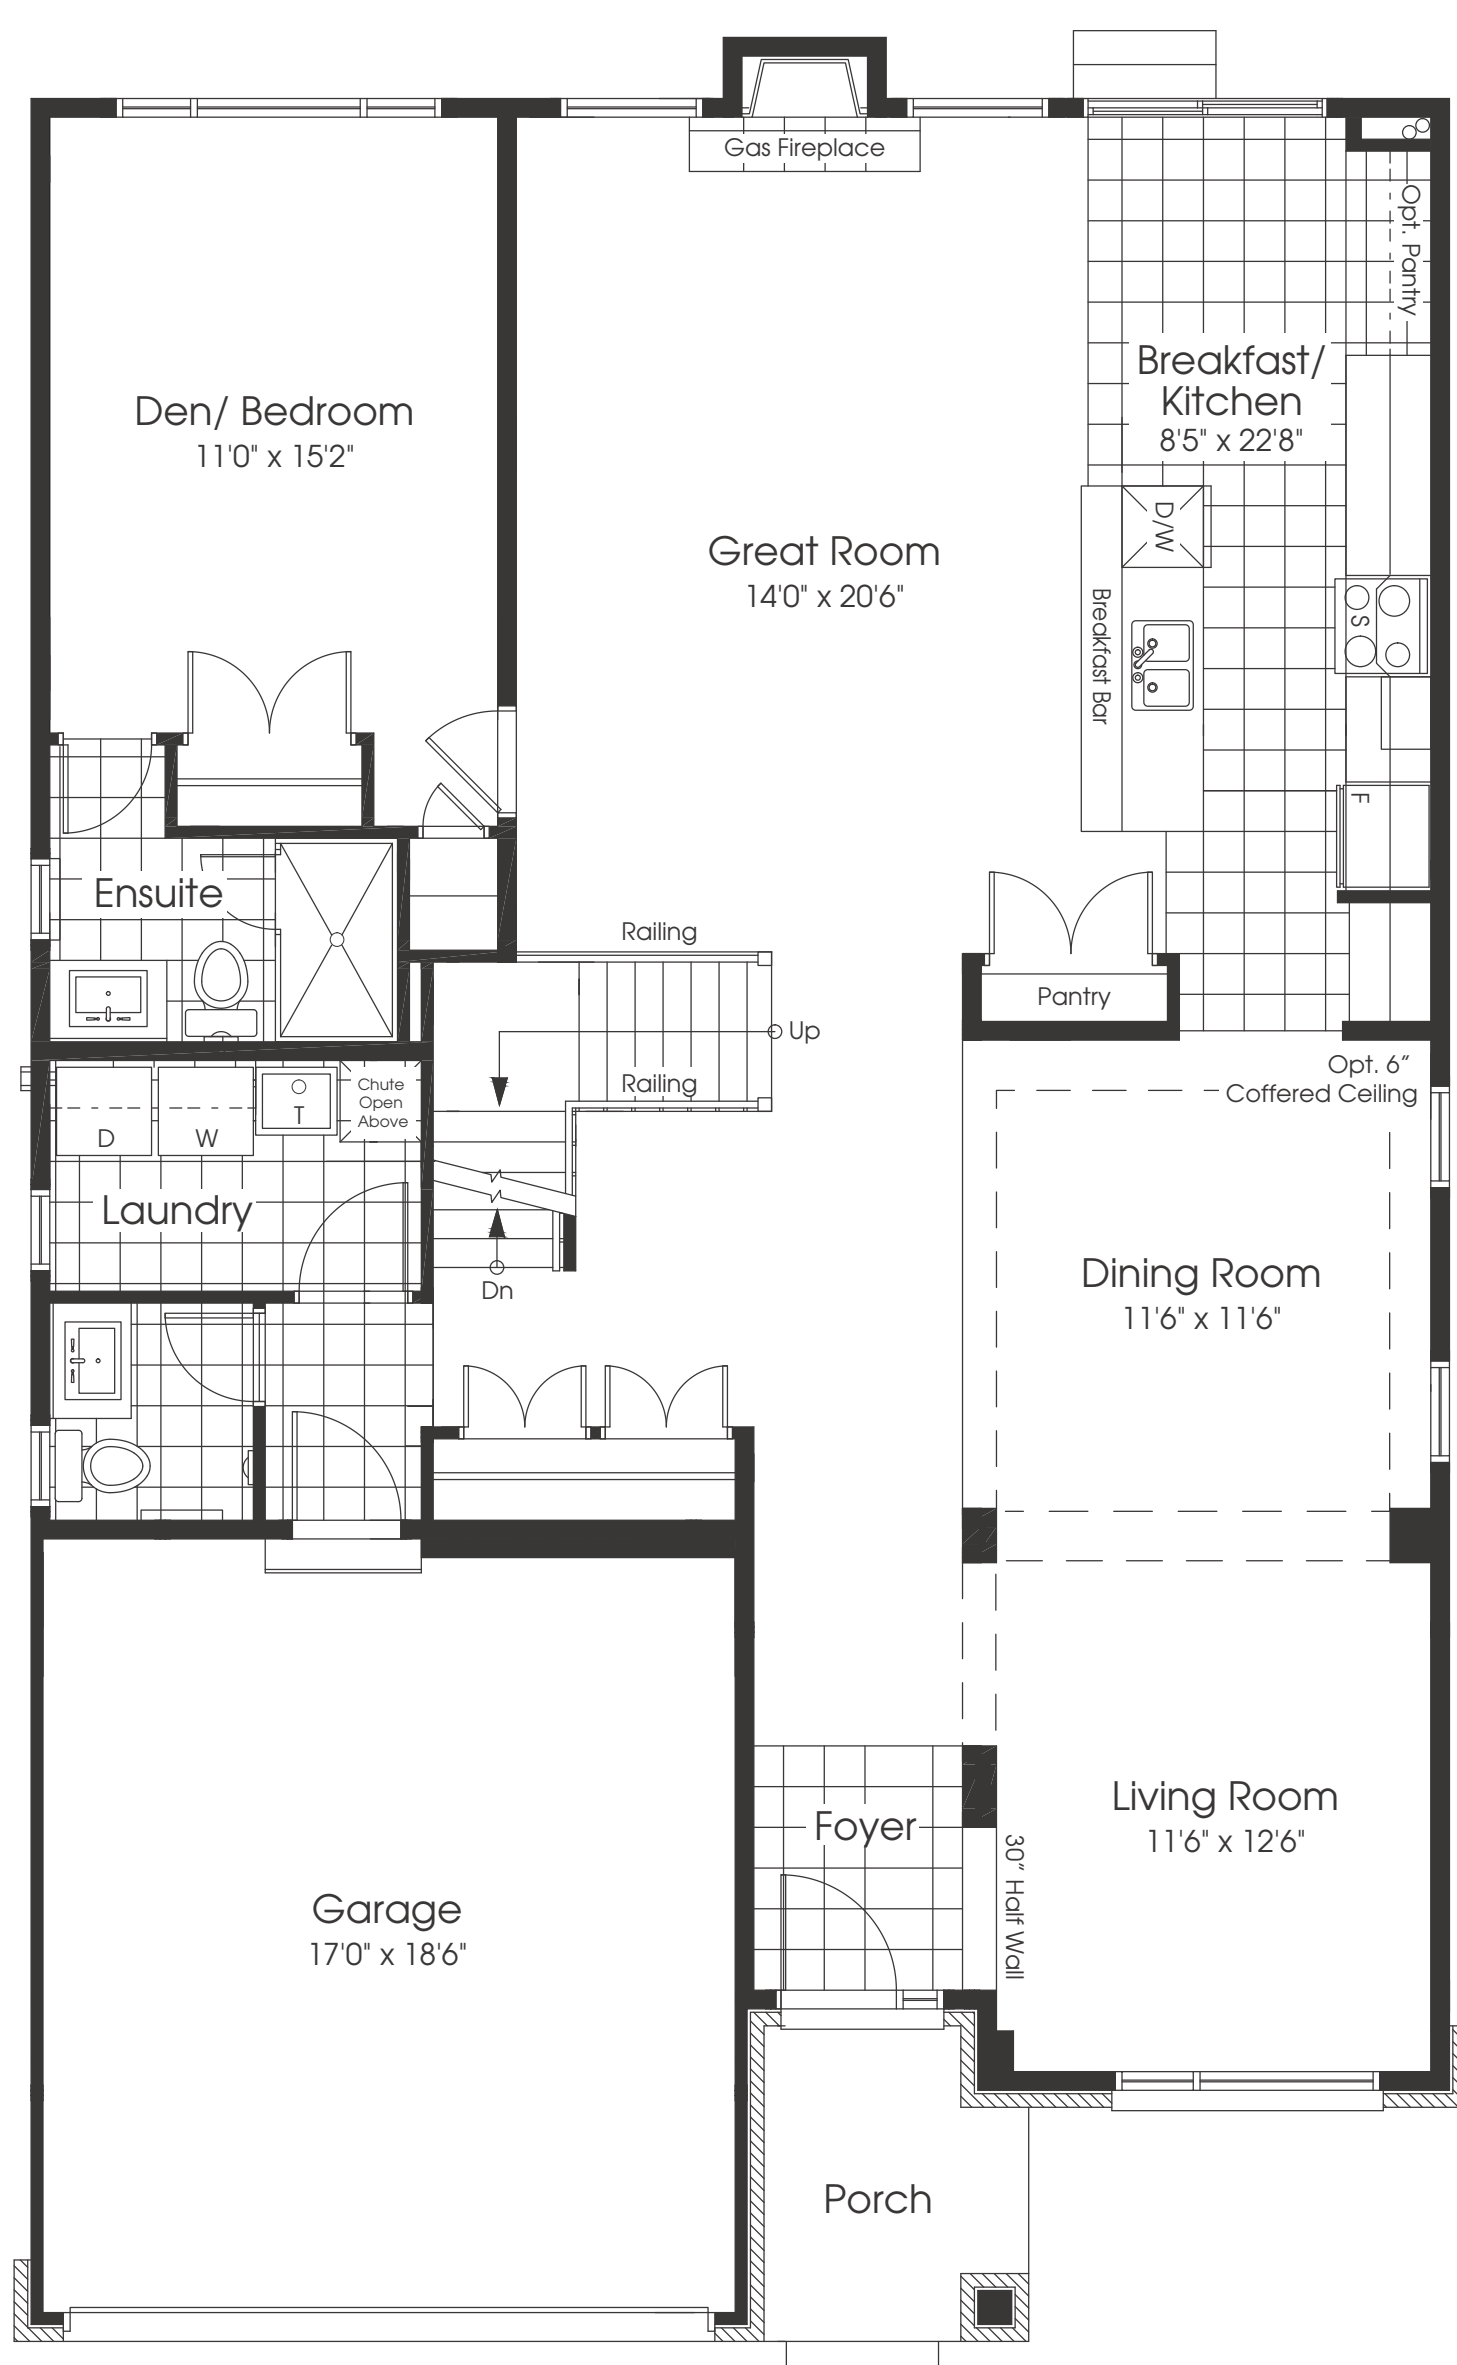

The VERSACE

3,210 sq.ft.

Inc. 45 sq.ft. Fin. Lower Level + 183 sq.ft. OTB | Opt. Fin Rec. Room 460 sq.ft.

Ground Floor
Elev. A

Second Floor
Elev. A

Basement
Elev. A

43' Lot