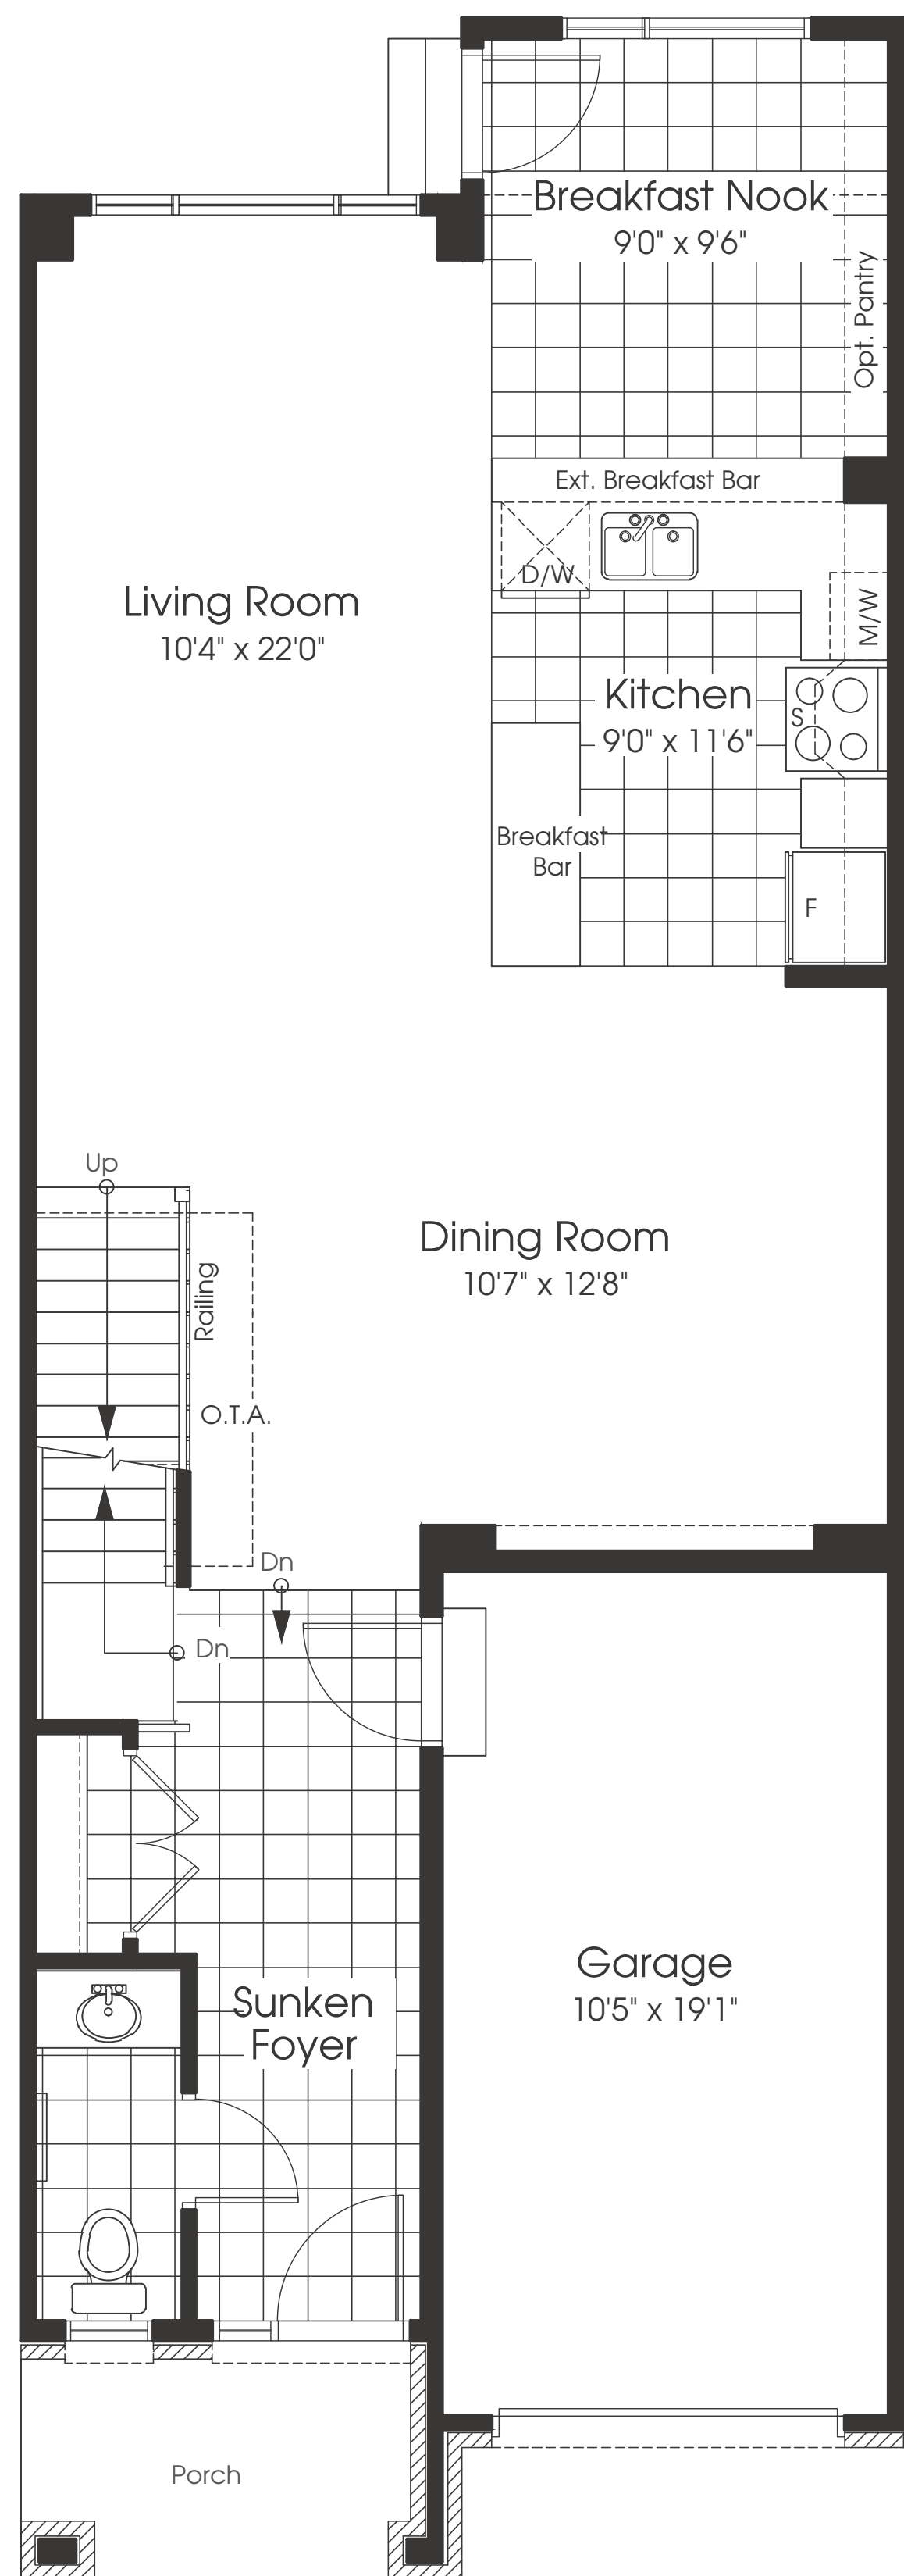

Ground Floor