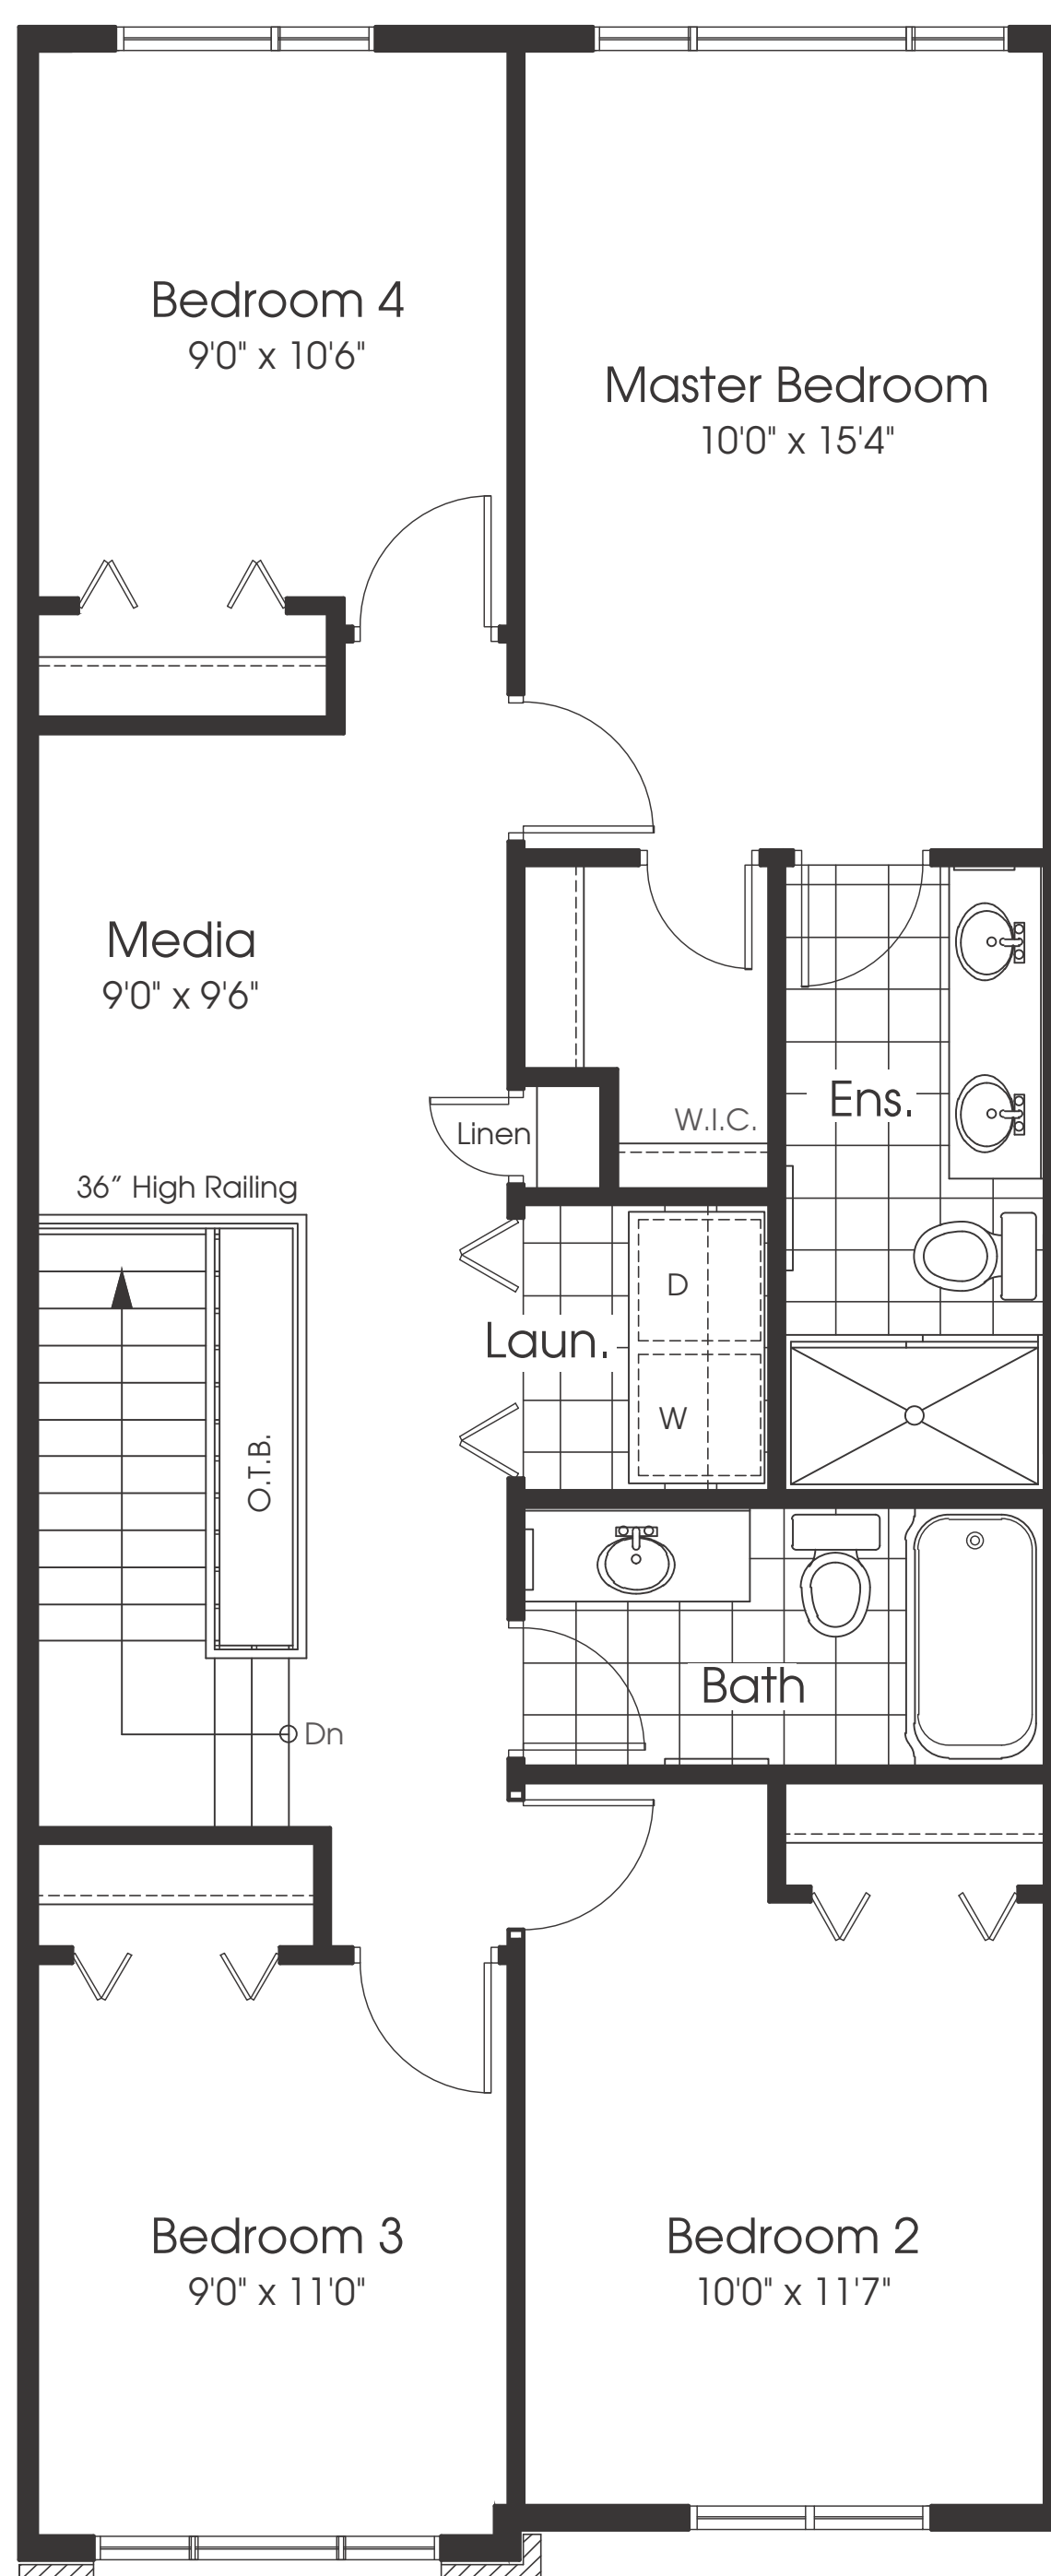

Second Floor
4-Bedroom