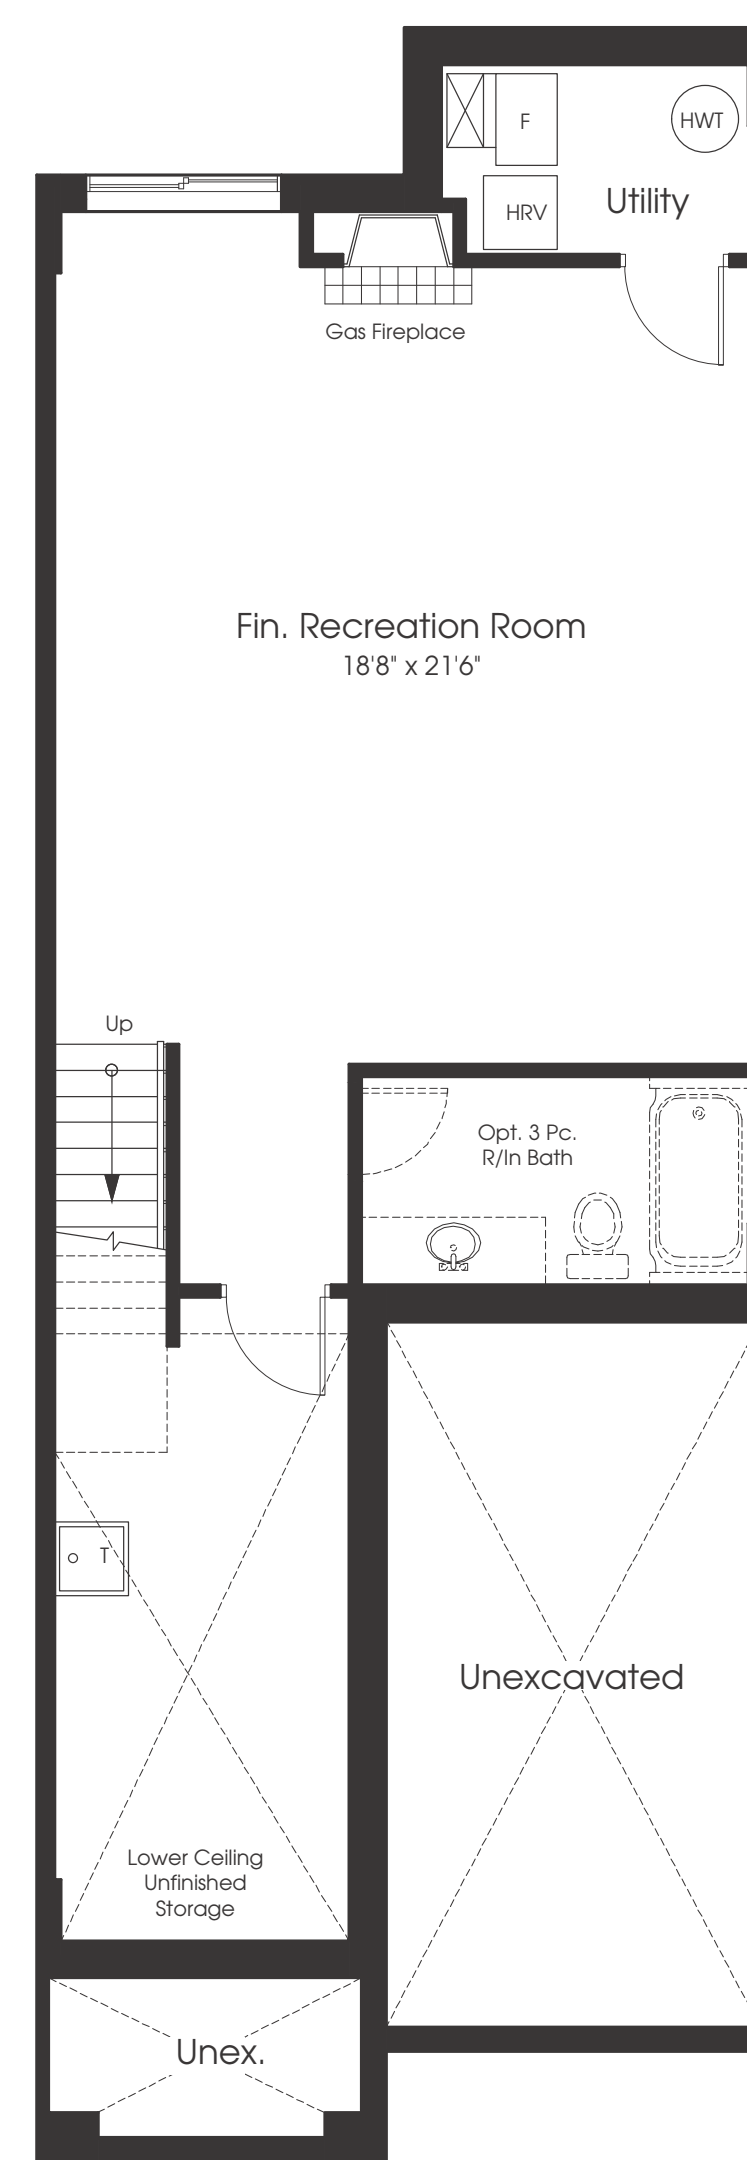

Basement

2-Storey Towns