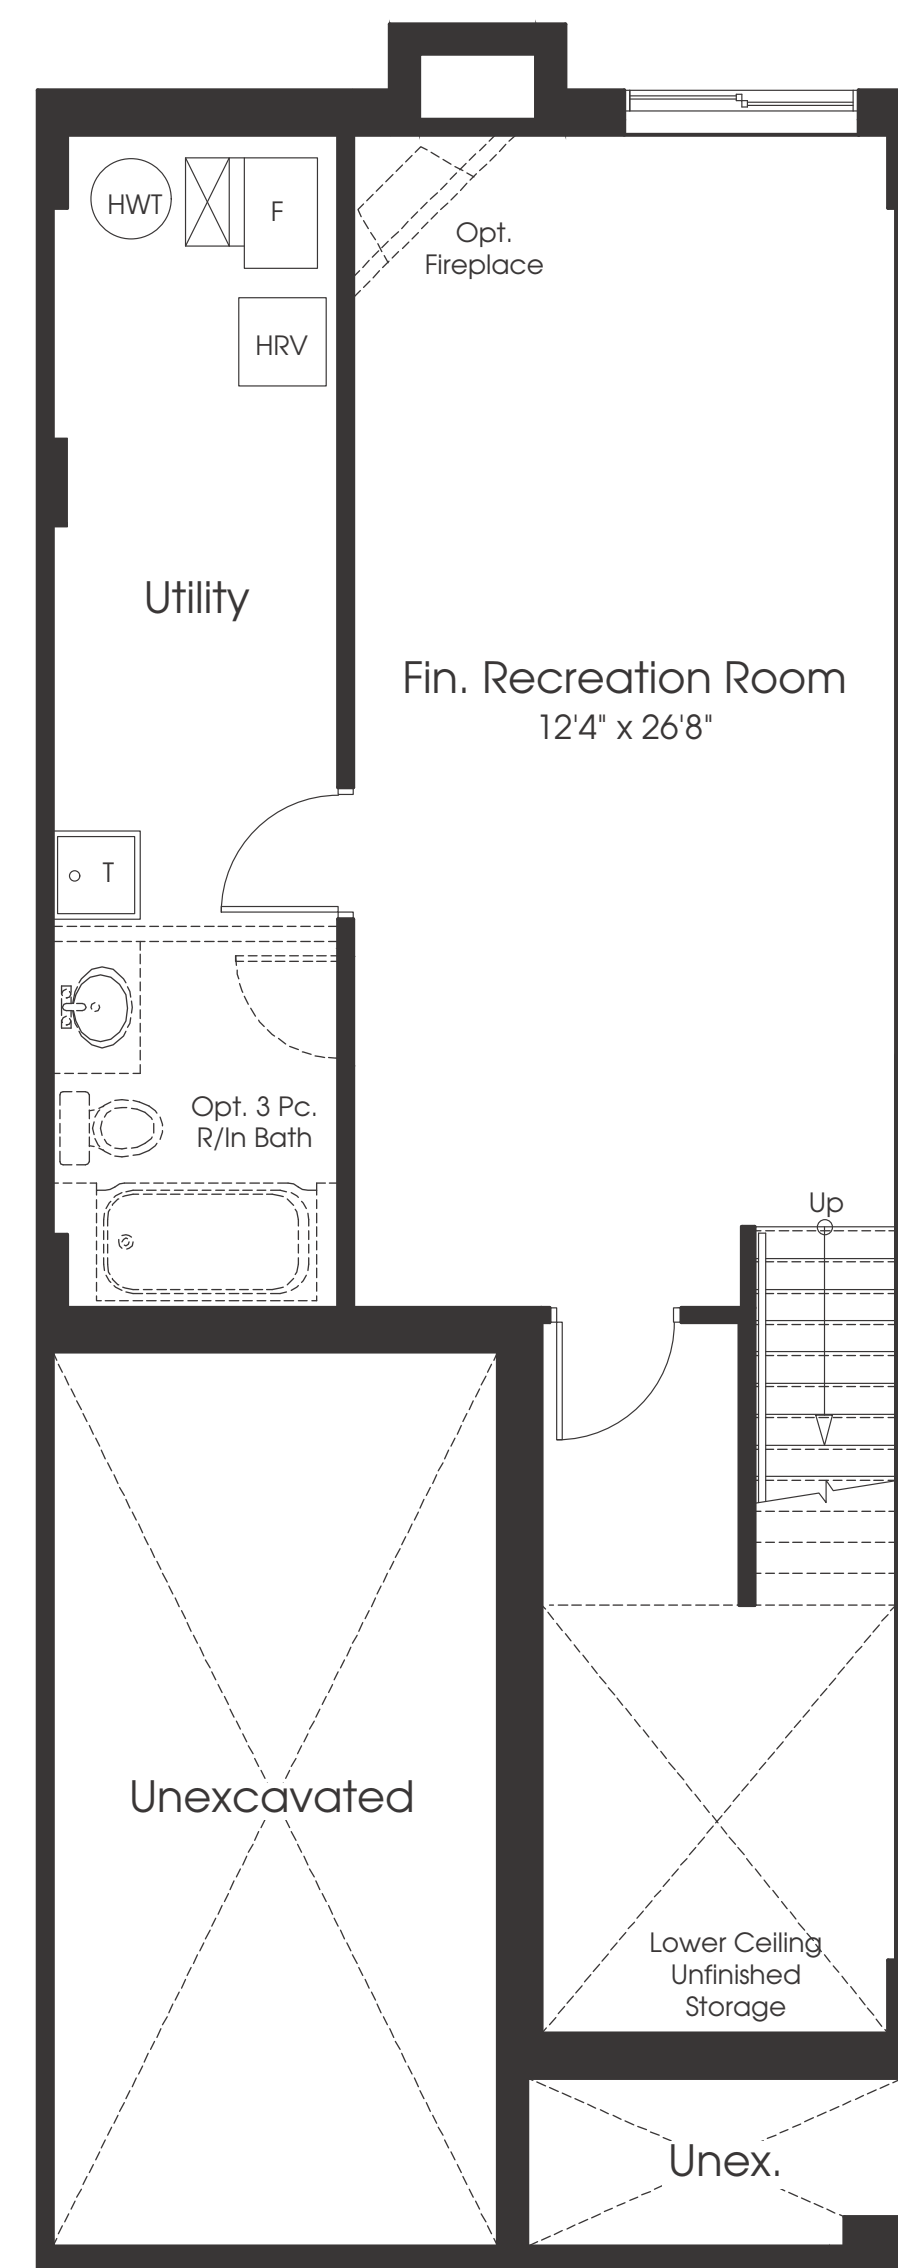

The Banff

The Kootenay

The Waterton Rev.

The Woodland

The Yoho Rev.

The Regent

The KOOTENAY

1,956 sq.ft.
Inc. 322 sq.ft. Fin. Lower Level + 11 sq.ft. OTB

Ground Floor

Second Floor

Basement

2-Storey Towns

Plans and specifications are subject to change without notice. Square footage is approximate. Actual usable floor space may vary from the stated floor area. All renderings are artist's concept. E. & O. E.