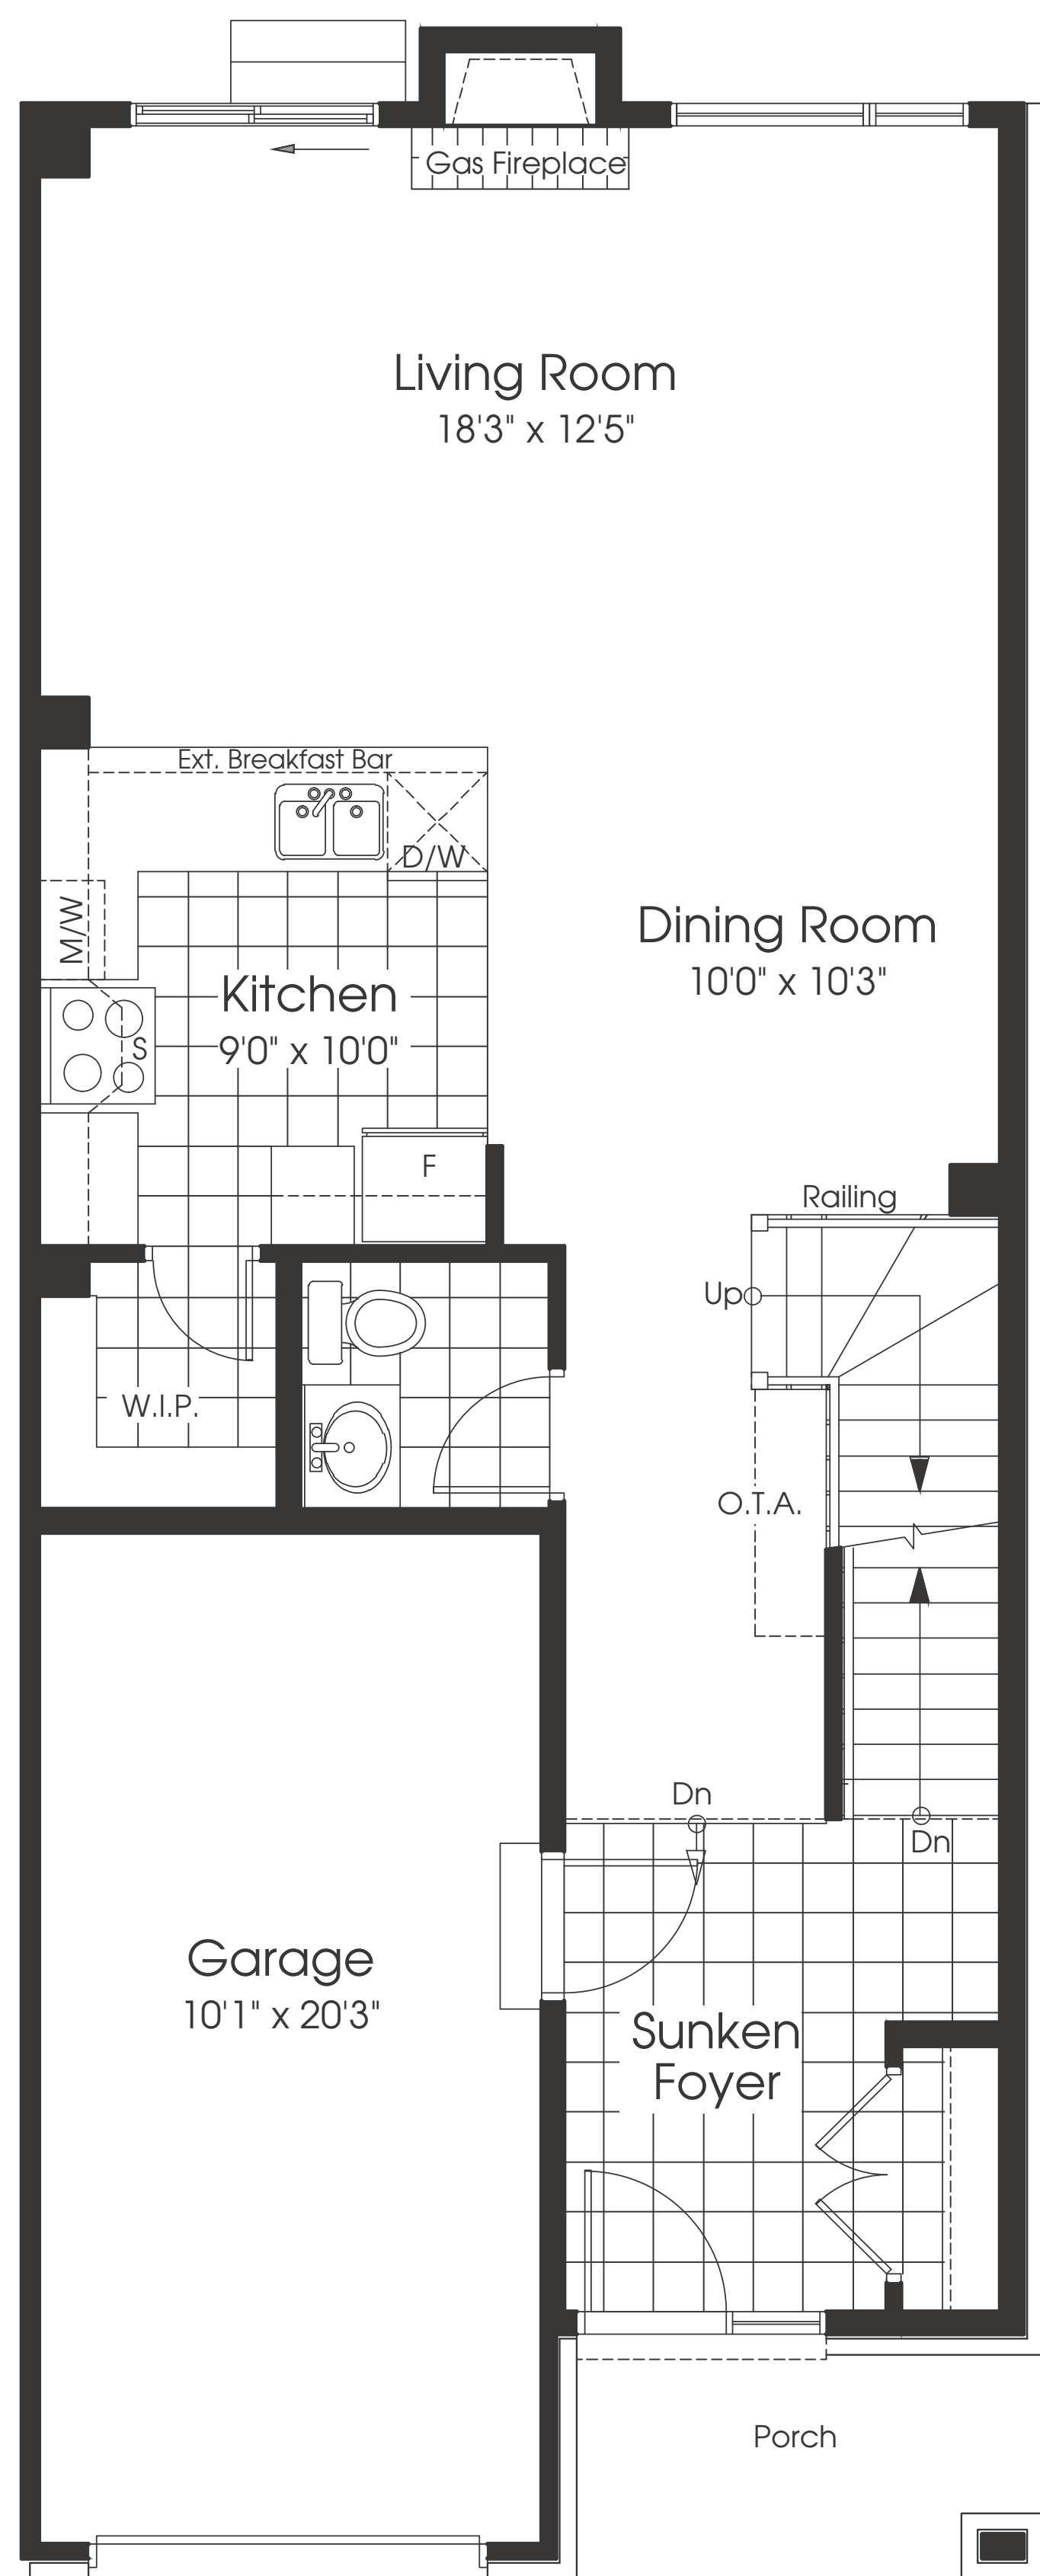

The Banff

The Kootenay

The Waterton Rev.

The Woodland

The Yoho Rev.

The Regent

The KOOTENAY

1,956 sq.ft.
Inc. 322 sq.ft. Fin. Lower Level + 11 sq.ft. OTB

Ground Floor

Second Floor

Basement

2-Storey Towns

Plans and specifications are subject to change without notice. Square footage is approximate. Actual usable floor space may vary from the stated floor area. All renderings are artist's concept. E. & O. E.