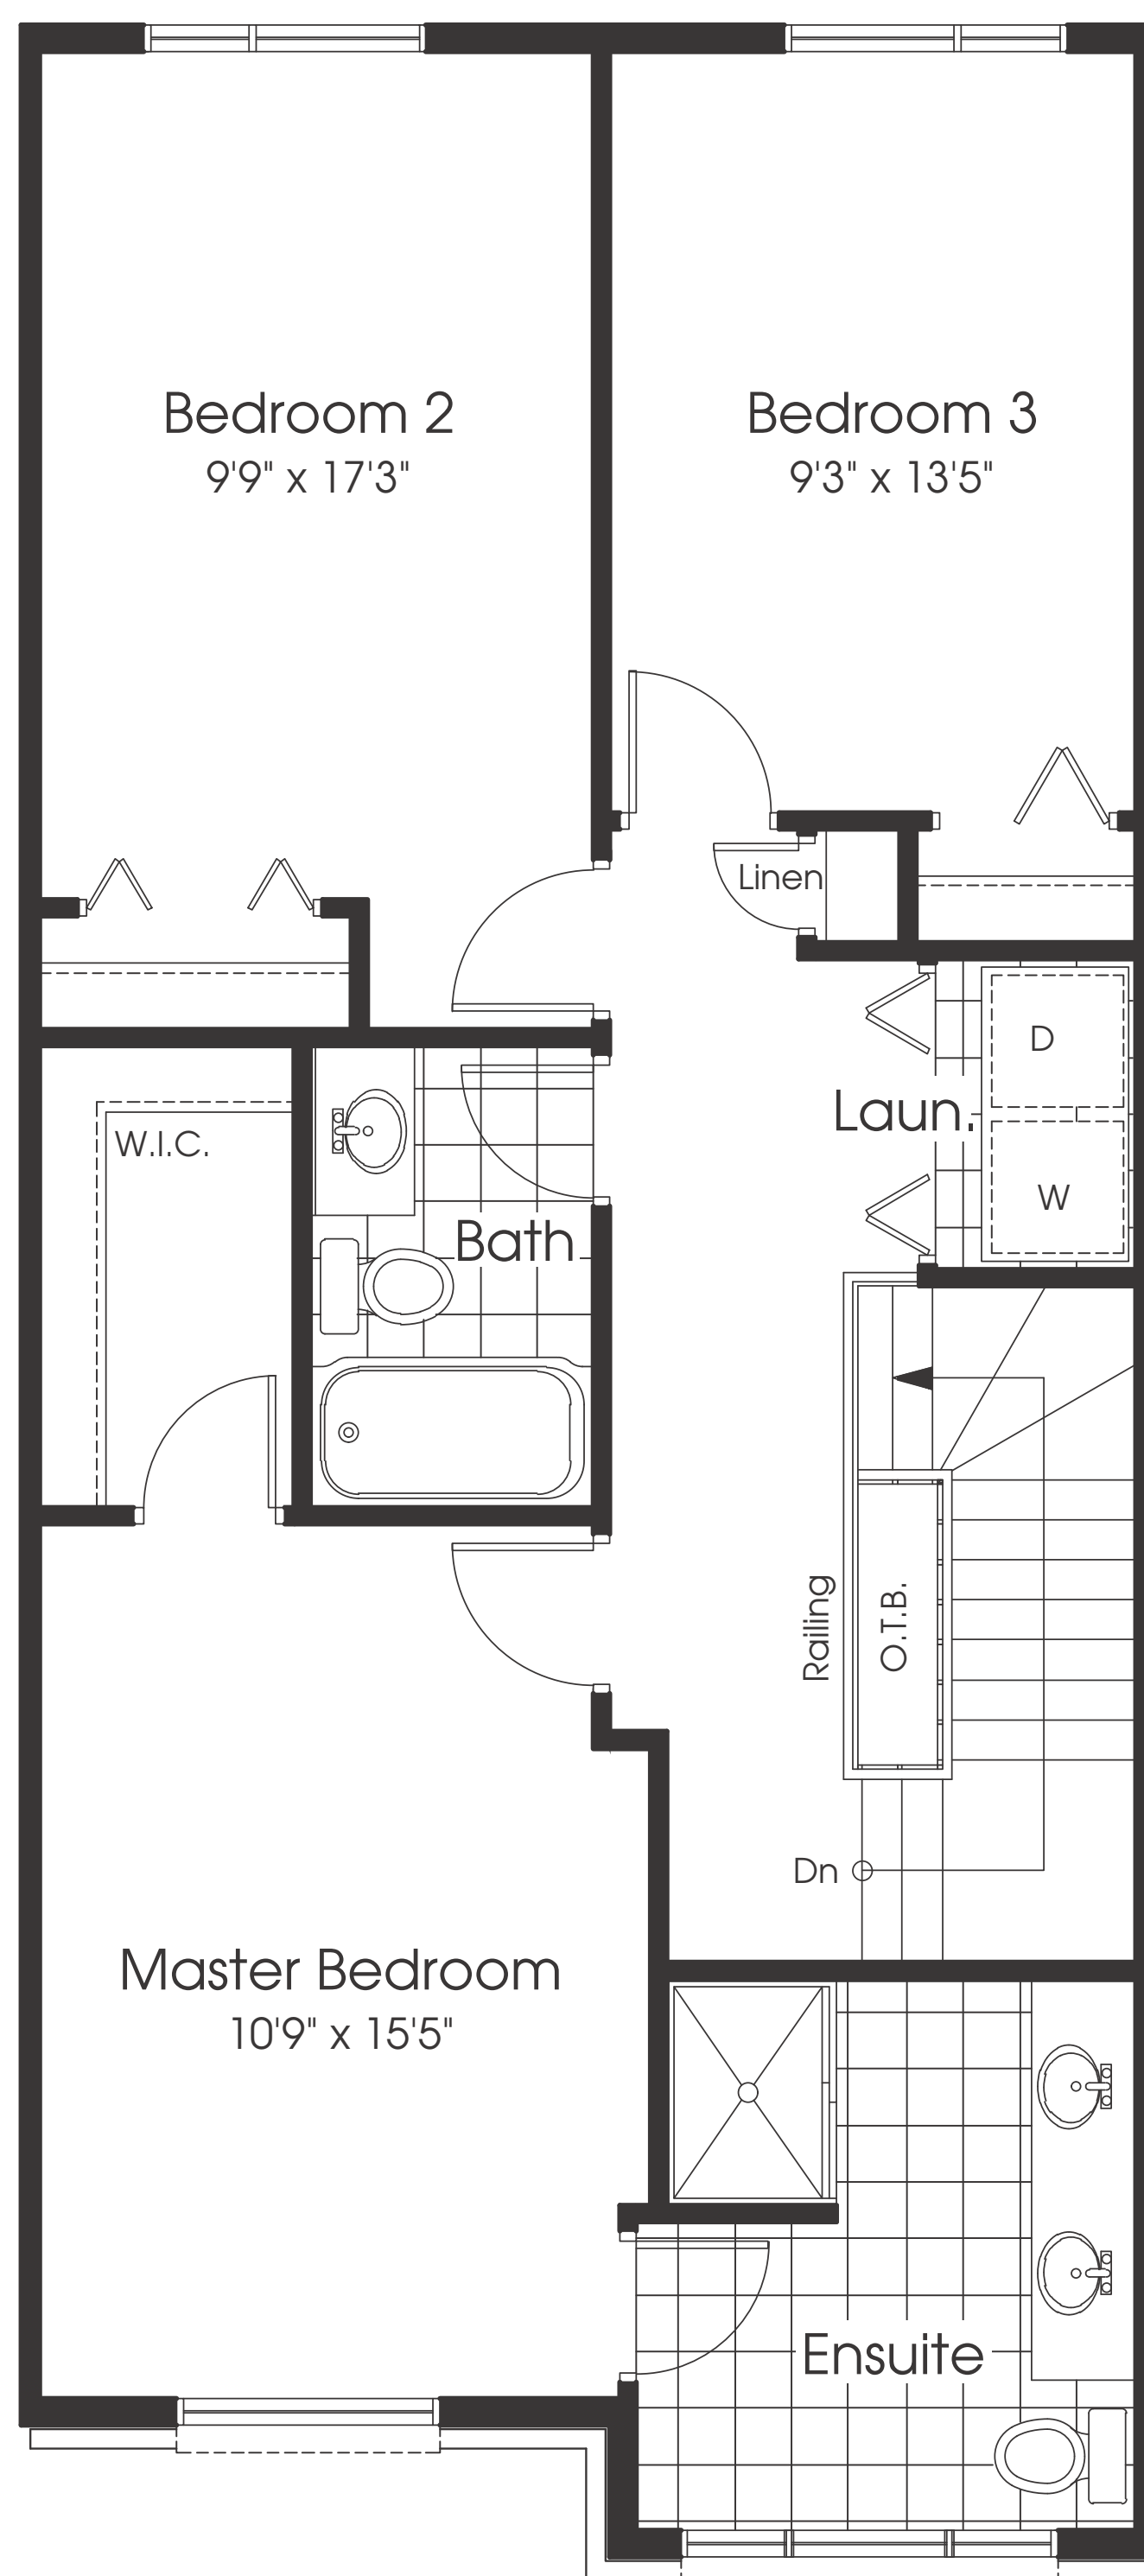

The Banff

The Kootenay

The Waterton Rev.

The Woodland

The Yoho Rev.

The Regent

The KOOTENAY

1,956 sq.ft.
Inc. 322 sq.ft. Fin. Lower Level + 11 sq.ft. OTB

Ground Floor

Second Floor

Basement

2-Storey Towns

Plans and specifications are subject to change without notice. Square footage is approximate. Actual usable floor space may vary from the stated floor area. All renderings are artist's concept. E. & O. E.