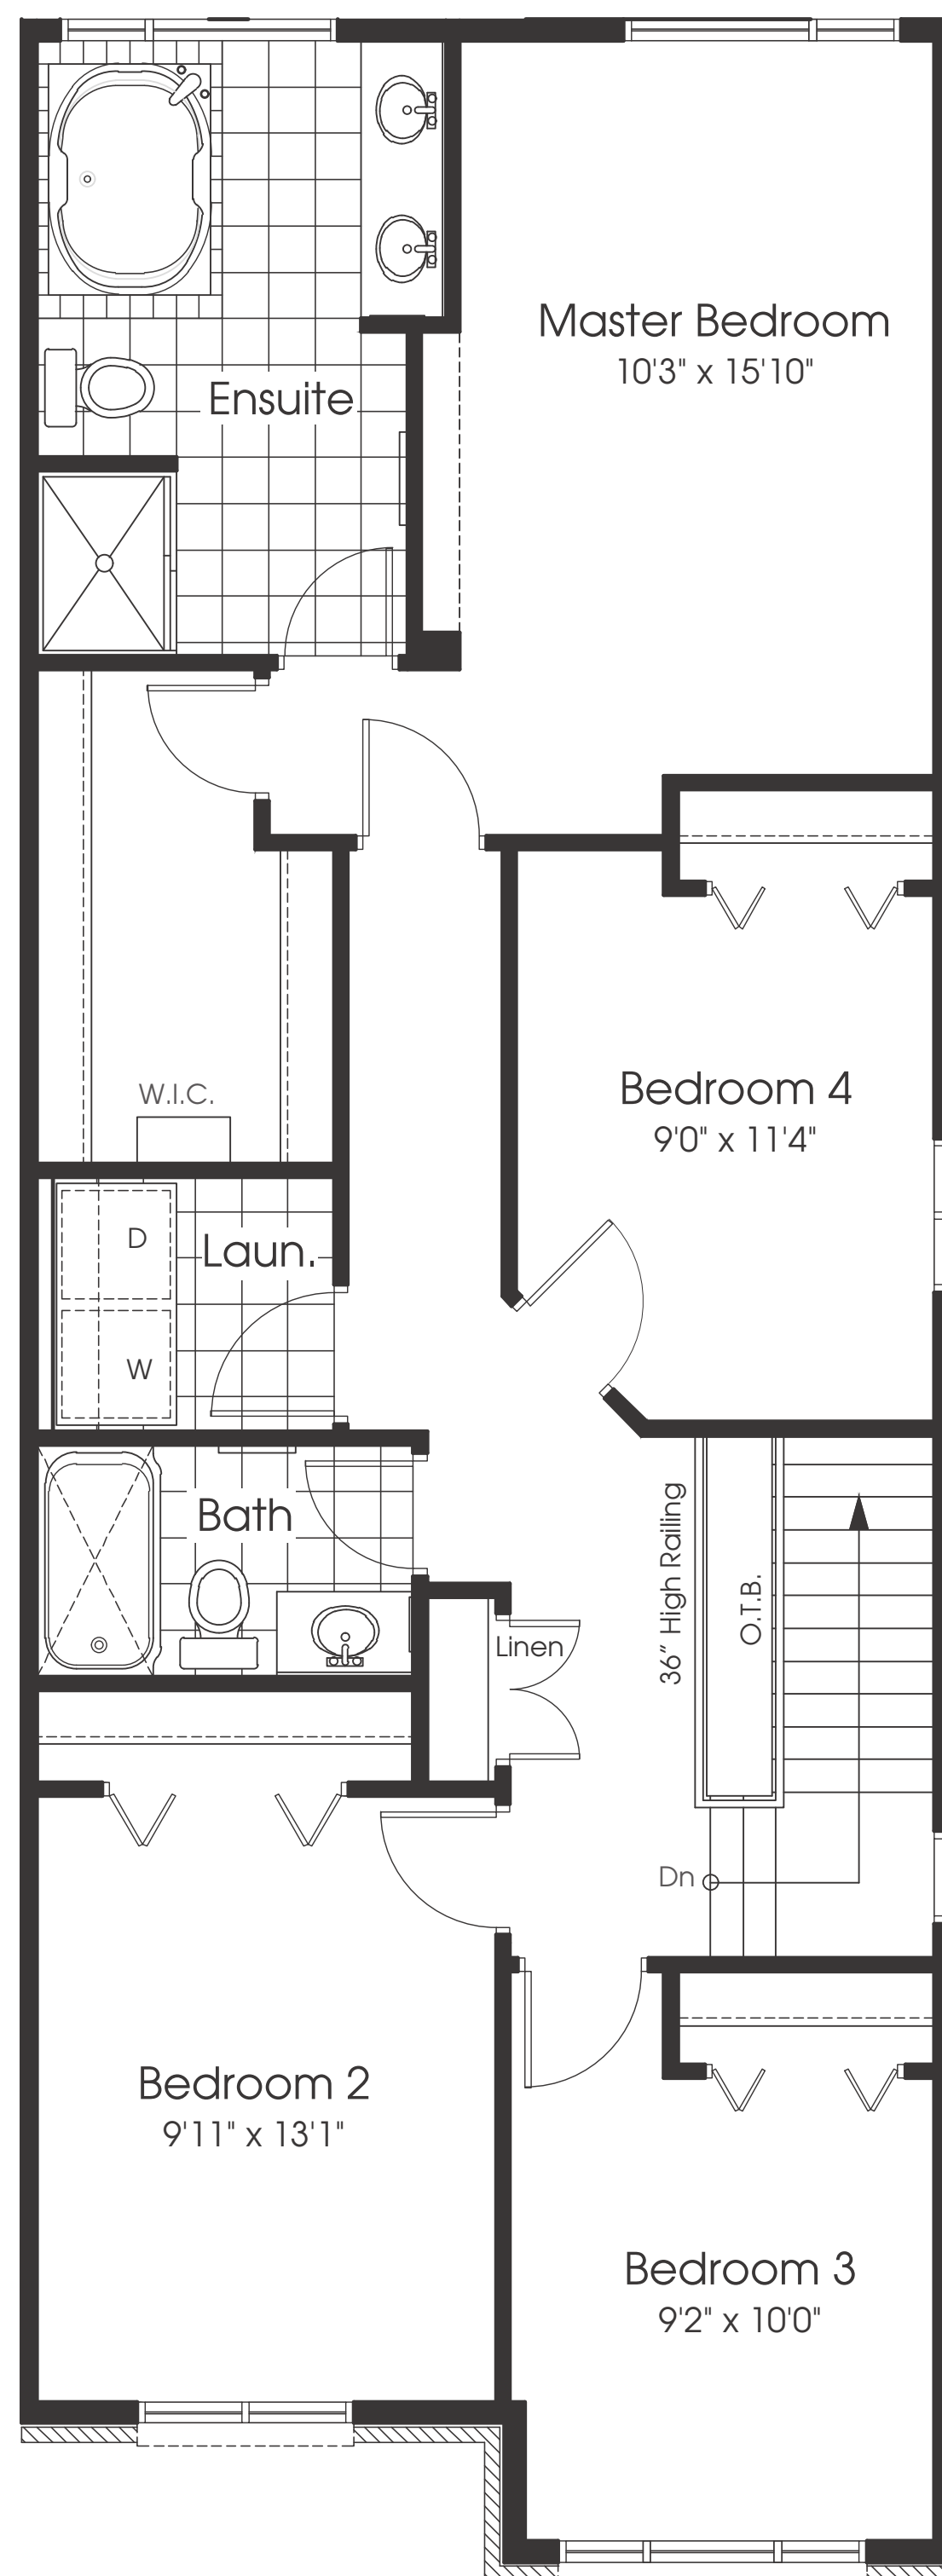

The Banff

The Kootenay

The Waterton Rev.

The Woodland

The Yoho Rev.

The Regent

The REGENT

2,449 sq.ft.
Inc. 446 sq.ft. Fin. Lower Level + 11 sq.ft. OTB

Ground Floor

Second Floor
4-Bedroom

Basement

2-Storey Towns

Plans and specifications are subject to change without notice. Square footage is approximate. Actual usable floor space may vary from the stated floor area. All renderings are artist's concept. E. & O. E.