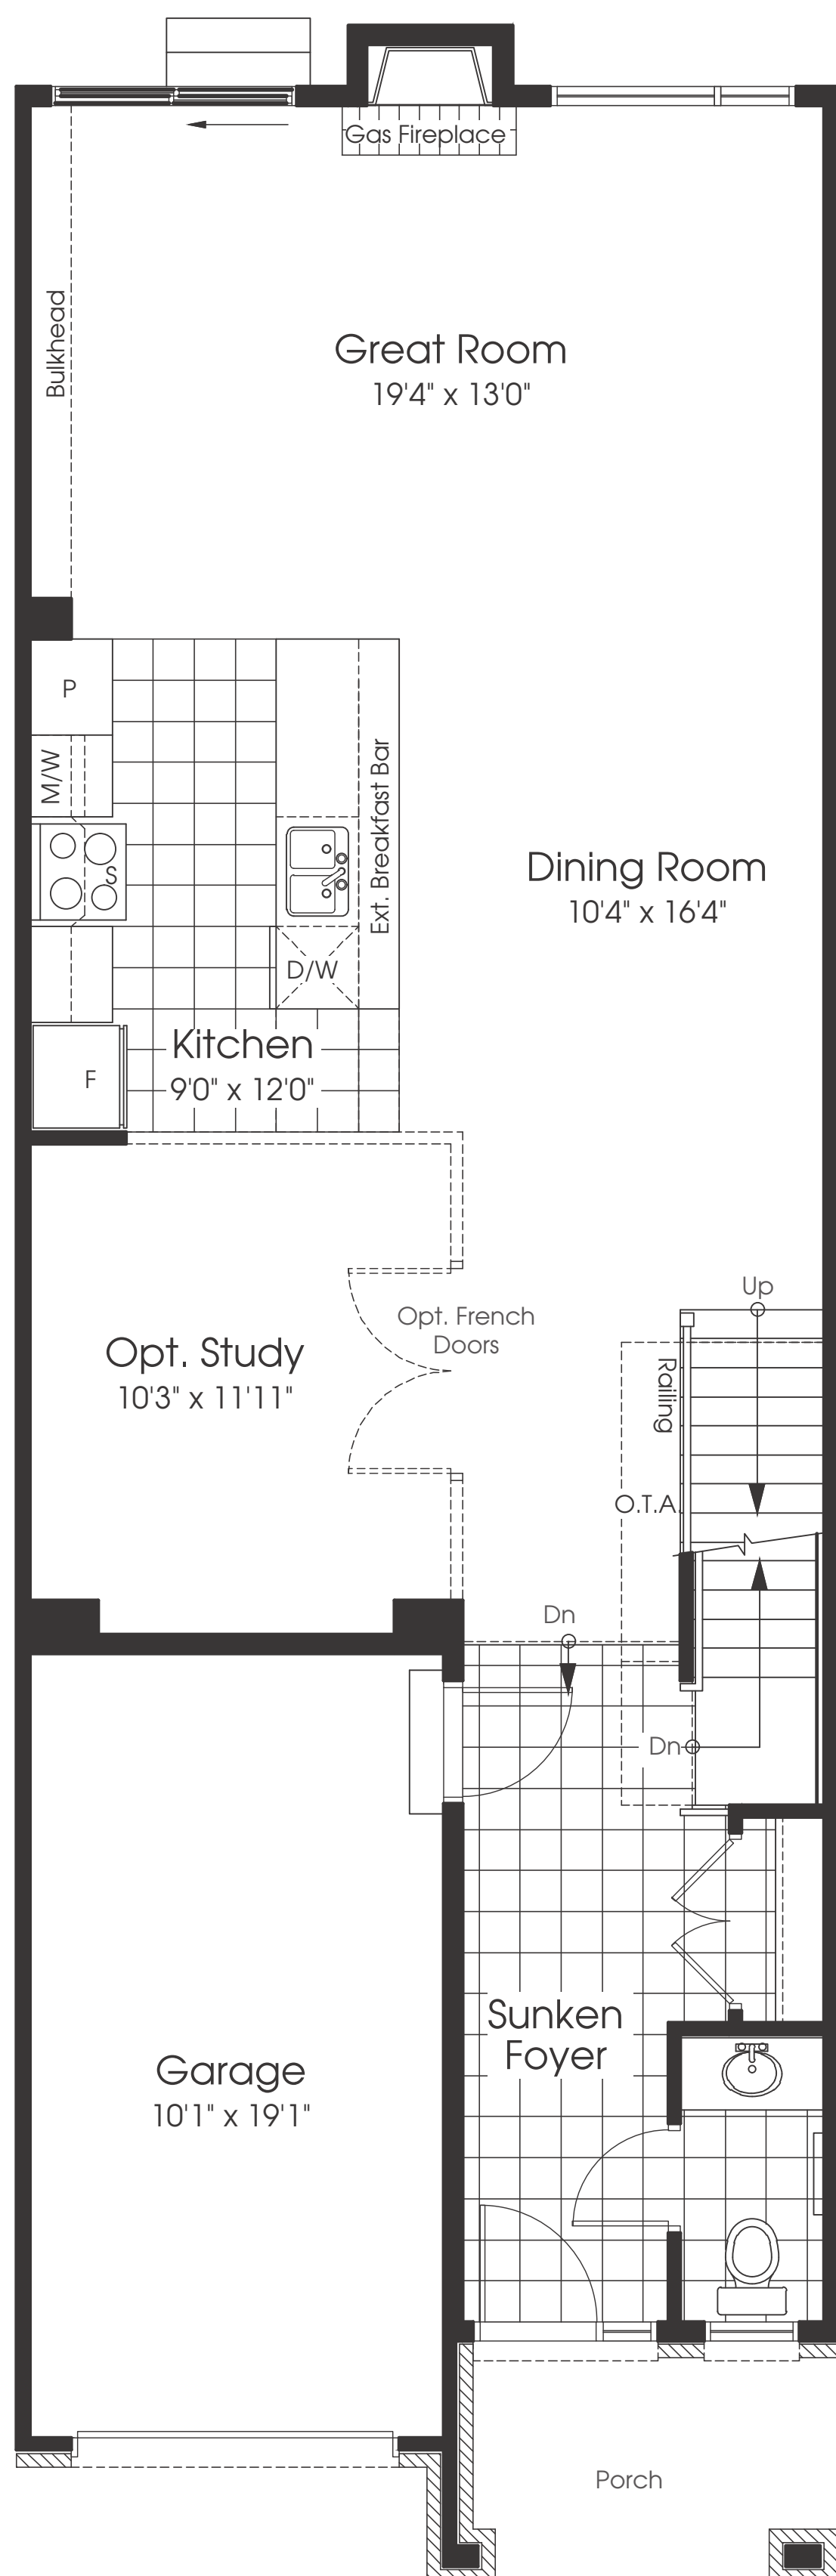

The Banff

The Kootenay

The Waterton Rev.

The Woodland

The Yoho Rev.

The Regent

The REGENT

2,449 sq.ft.
Inc. 446 sq.ft. Fin. Lower Level + 11 sq.ft. OTB

Ground Floor

Second Floor
4-Bedroom

Basement

2-Storey Towns

Plans and specifications are subject to change without notice. Square footage is approximate. Actual usable floor space may vary from the stated floor area. All renderings are artist's concept. E. & O. E.