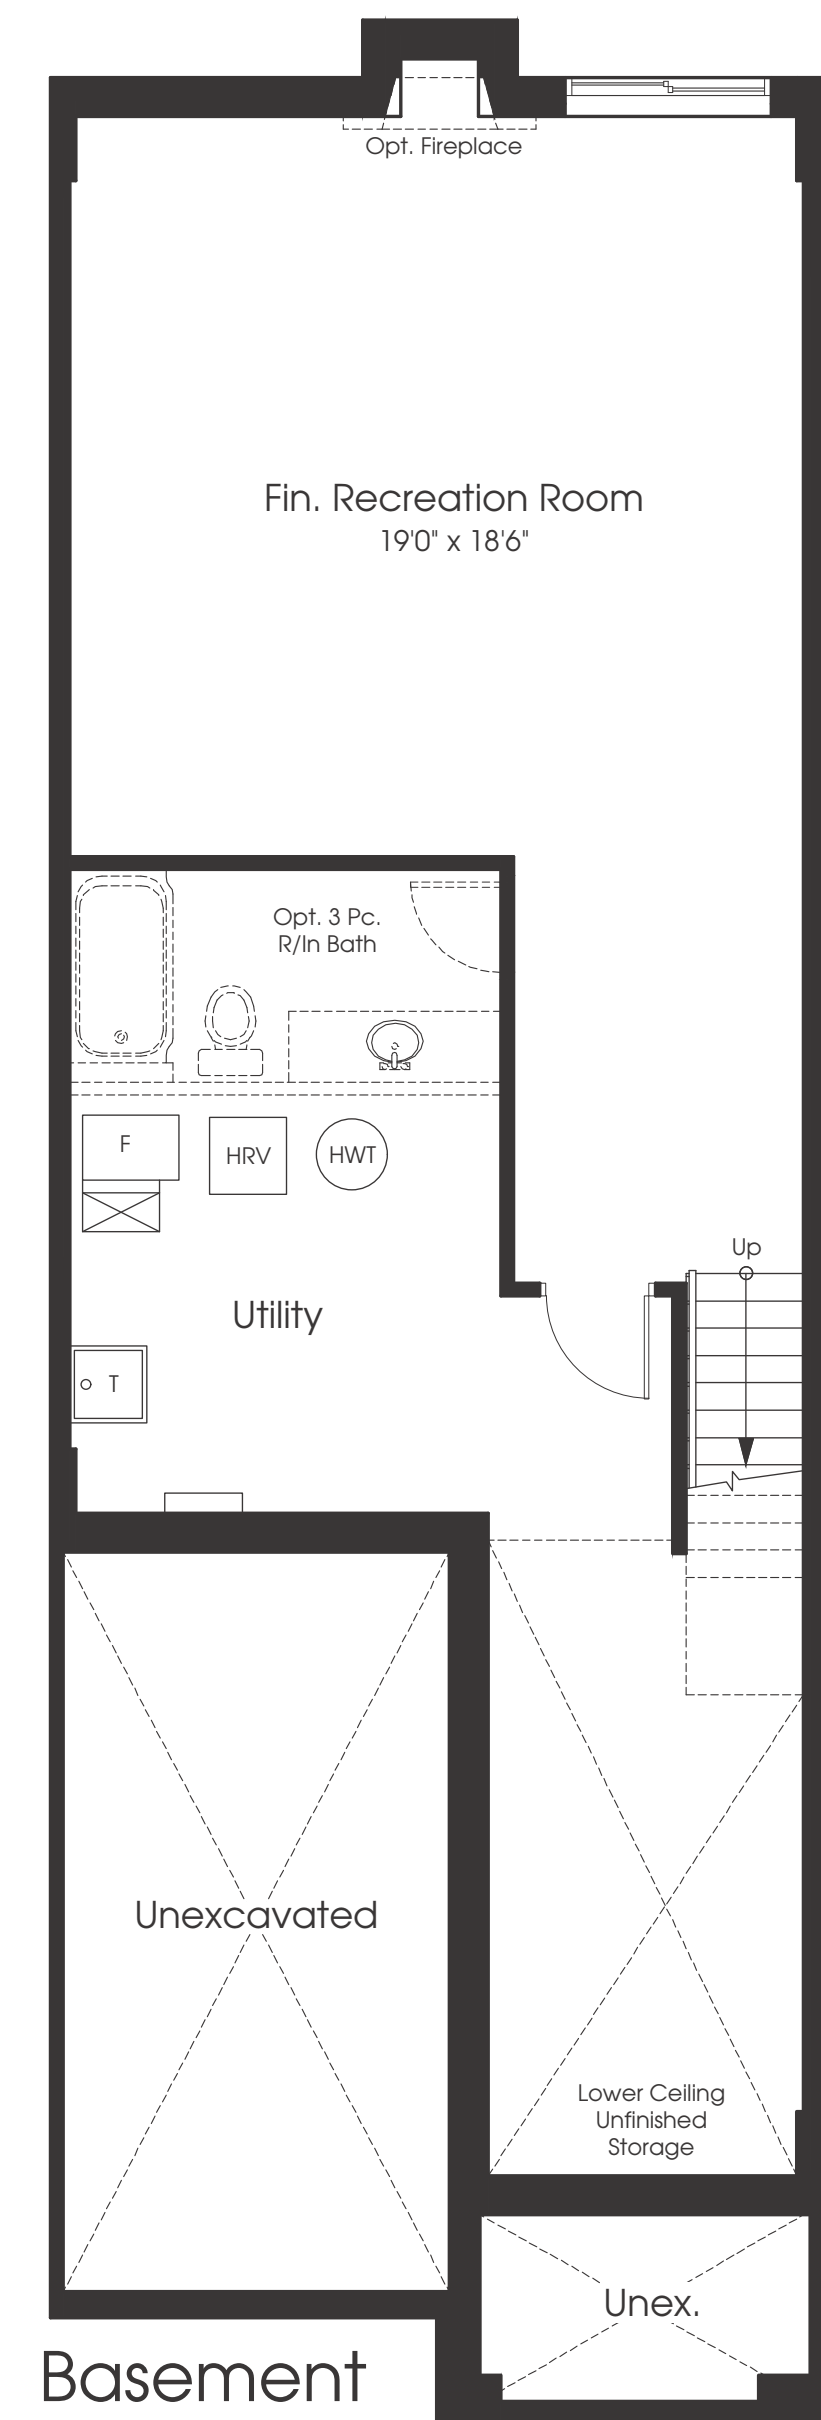

The Banff

The Kootenay

The Waterton Rev.

The Woodland

The Yoho Rev.

The Regent

The REGENT

2,449 sq.ft.
Inc. 446 sq.ft. Fin. Lower Level + 11 sq.ft. OTB

Ground Floor

Second Floor
4-Bedroom

Basement

2-Storey Towns

Plans and specifications are subject to change without notice. Square footage is approximate. Actual usable floor space may vary from the stated floor area. All renderings are artist's concept. E. & O. E.