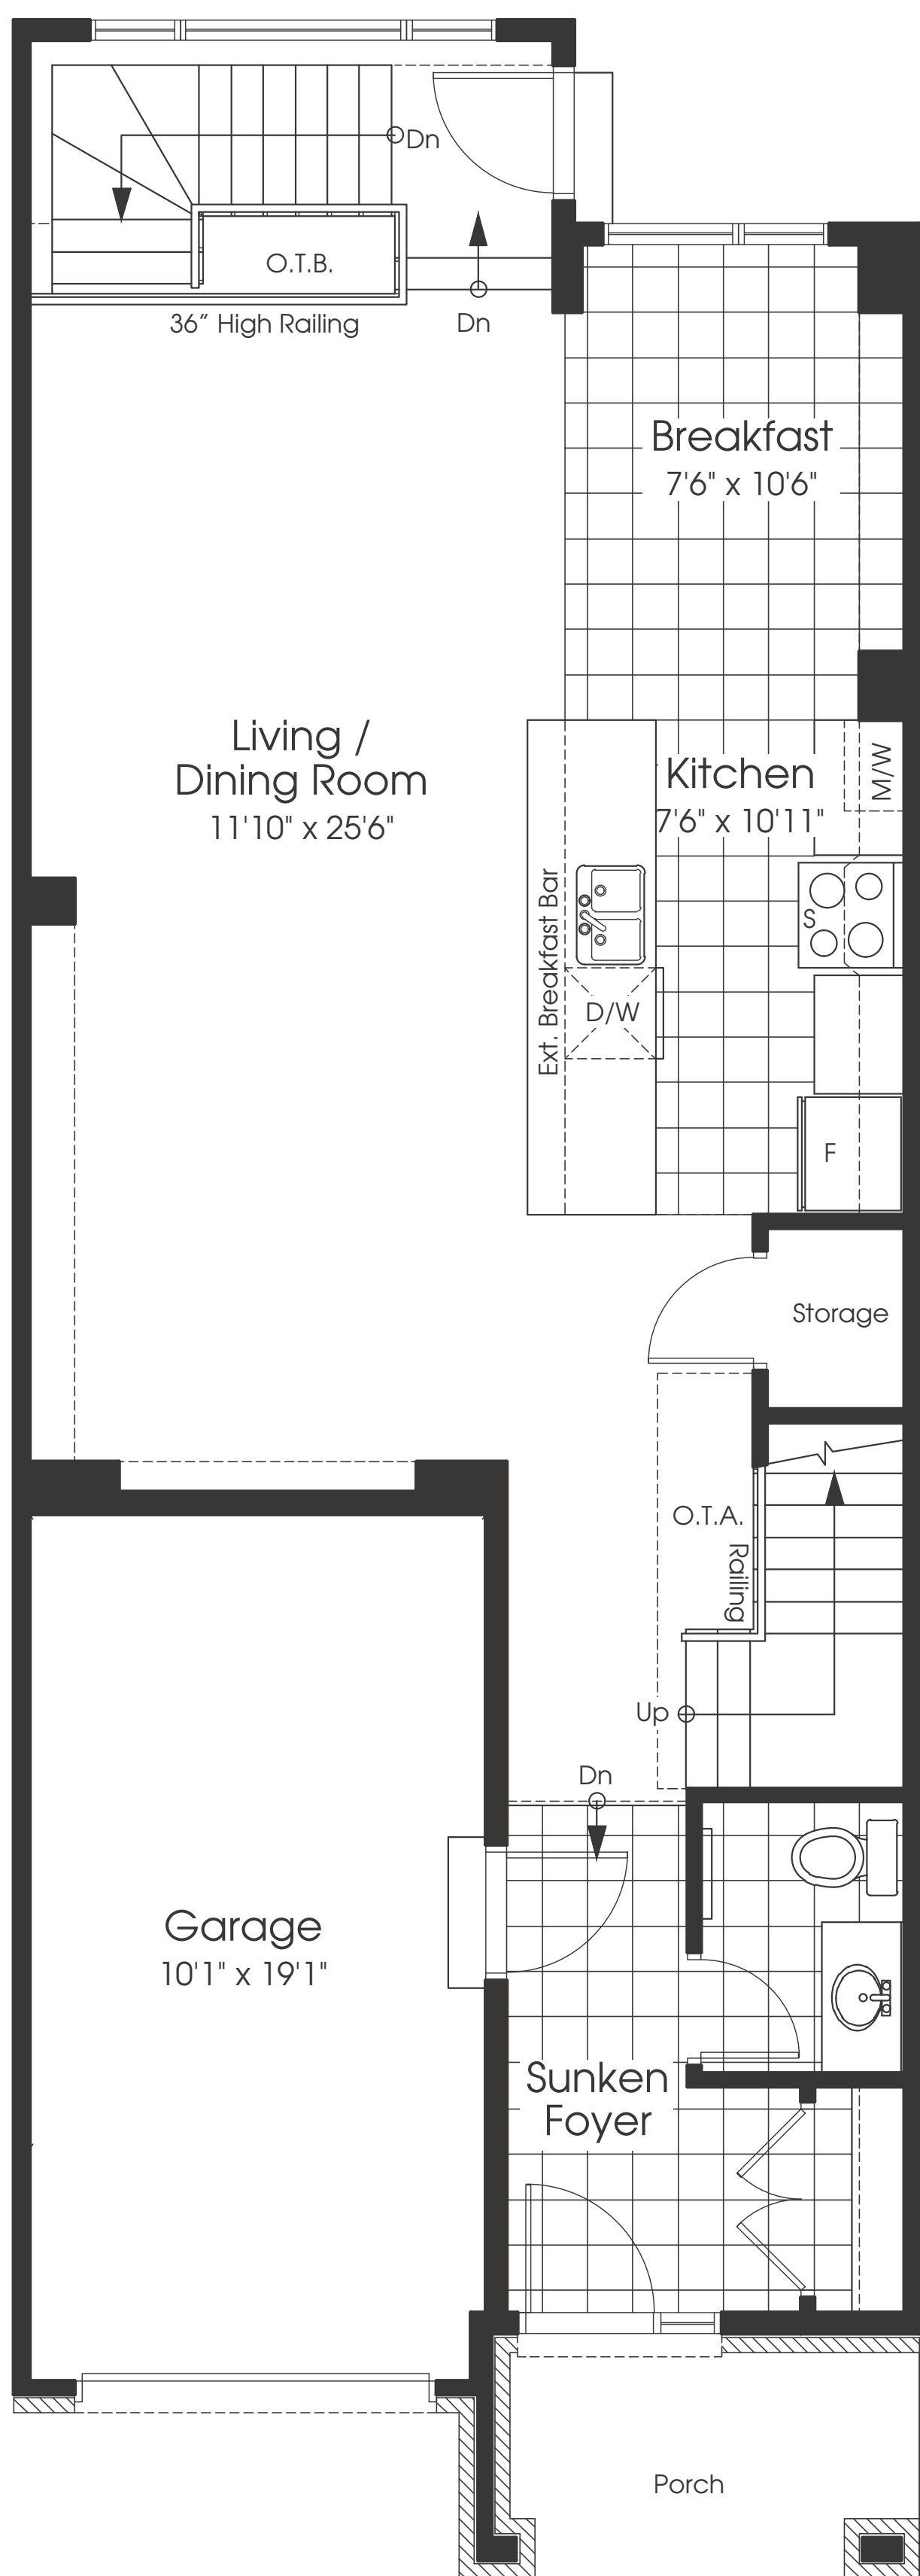

The Banff

The Kootenay

The Waterton Rev.

The Woodland

The Yoho Rev.

The Regent

The WATERTON

1,936 sq.ft.
Inc. 251 sq.ft. Fin. Lower Level + 7 sq.ft. OTB

Ground Floor

Second Floor
4- Bedroom W/ Loft

Basement

2-Storey Towns

Plans and specifications are subject to change without notice. Square footage is approximate. Actual usable floor space may vary from the stated floor area. All renderings are artist's concept. E. & O. E.