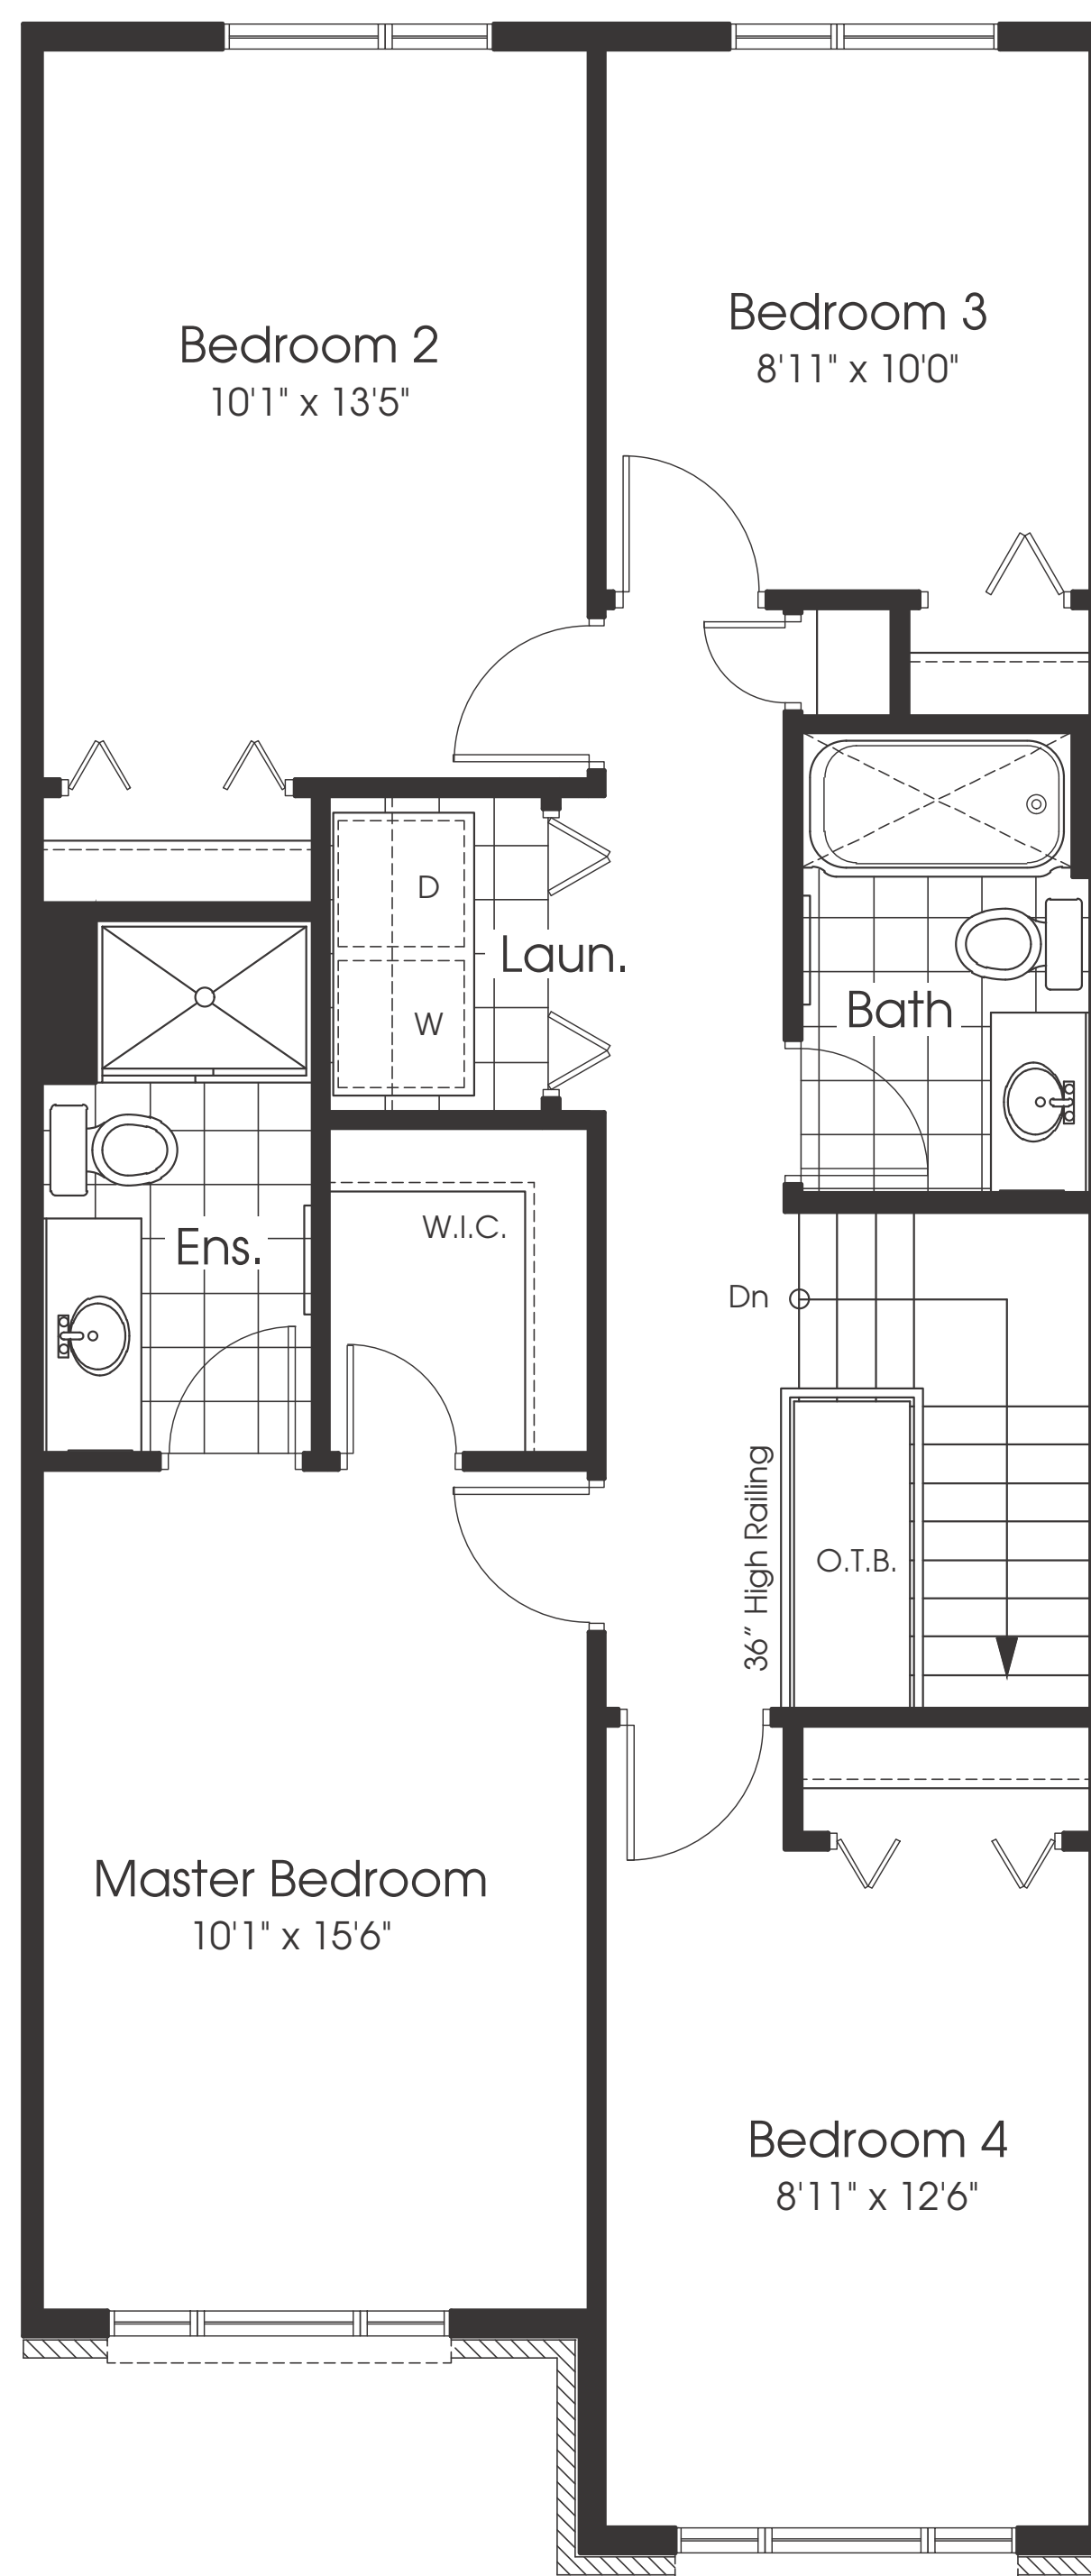

The Banff

The Kootenay

The Waterton Rev.

The Woodland

The Yoho Rev.

The Regent

The WATERTON

1,936 sq.ft.
Inc. 251 sq.ft. Fin. Lower Level + 7 sq.ft. OTB

Ground Floor

Second Floor
4- Bedroom W/ Loft

Basement

2-Storey Towns

Plans and specifications are subject to change without notice. Square footage is approximate. Actual usable floor space may vary from the stated floor area. All renderings are artist's concept. E. & O. E.