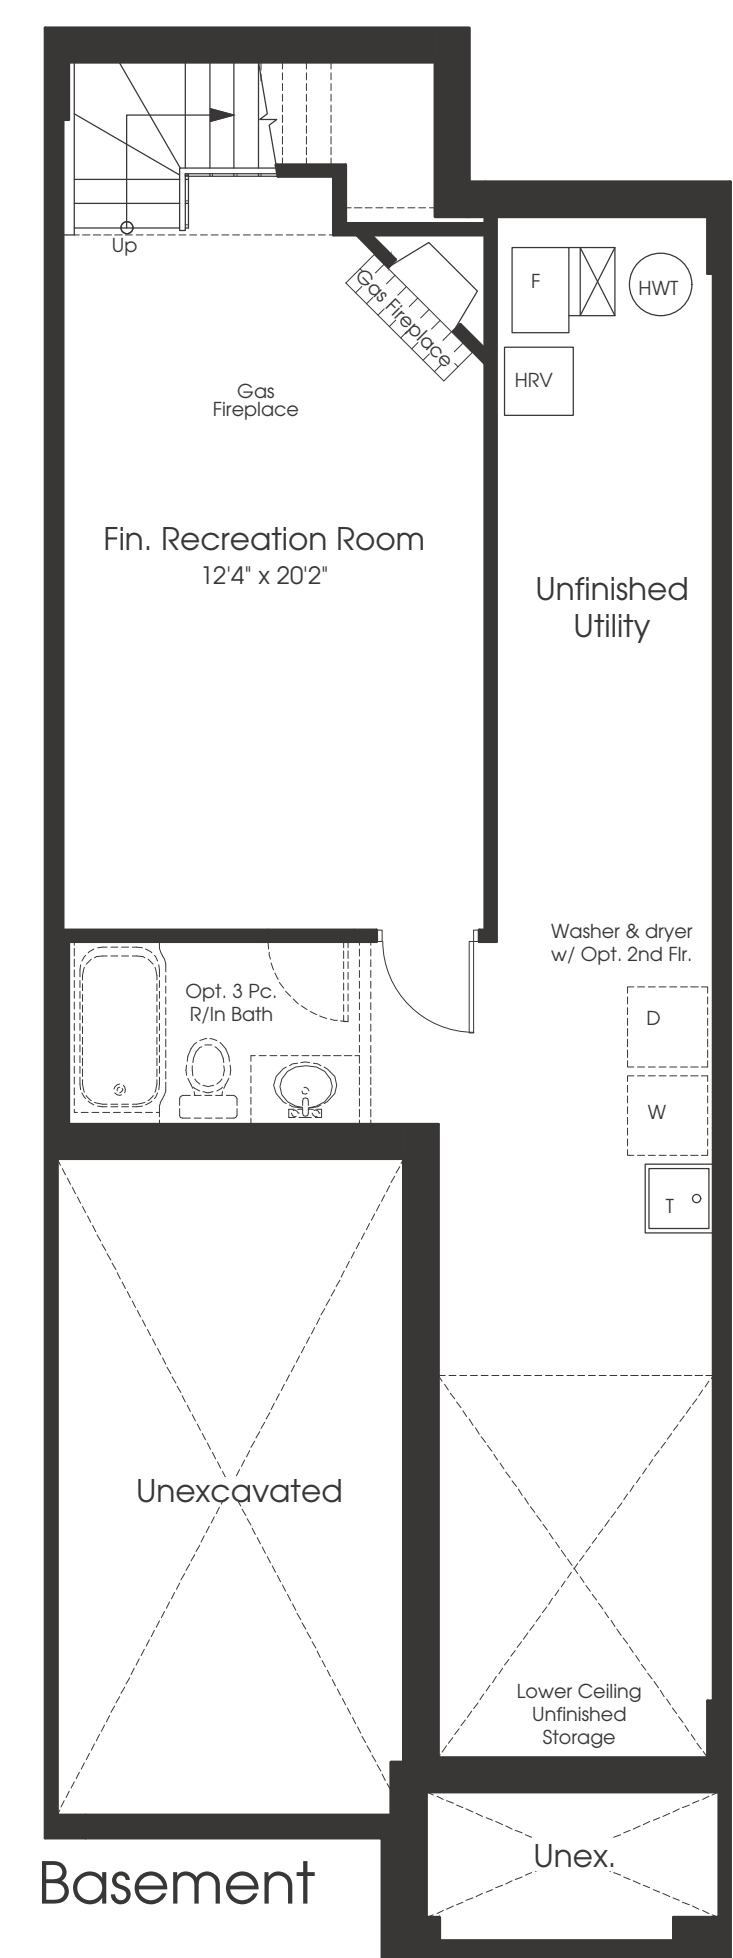

The Banff

The Kootenay

The Waterton Rev.

The Woodland

The Yoho Rev.

The Regent

The WATERTON

1,936 sq.ft.
Inc. 251 sq.ft. Fin. Lower Level + 7 sq.ft. OTB

Ground Floor

Second Floor
4- Bedroom W/ Loft

Basement

2-Storey Towns

Plans and specifications are subject to change without notice. Square footage is approximate. Actual usable floor space may vary from the stated floor area. All renderings are artist's concept. E. & O. E.