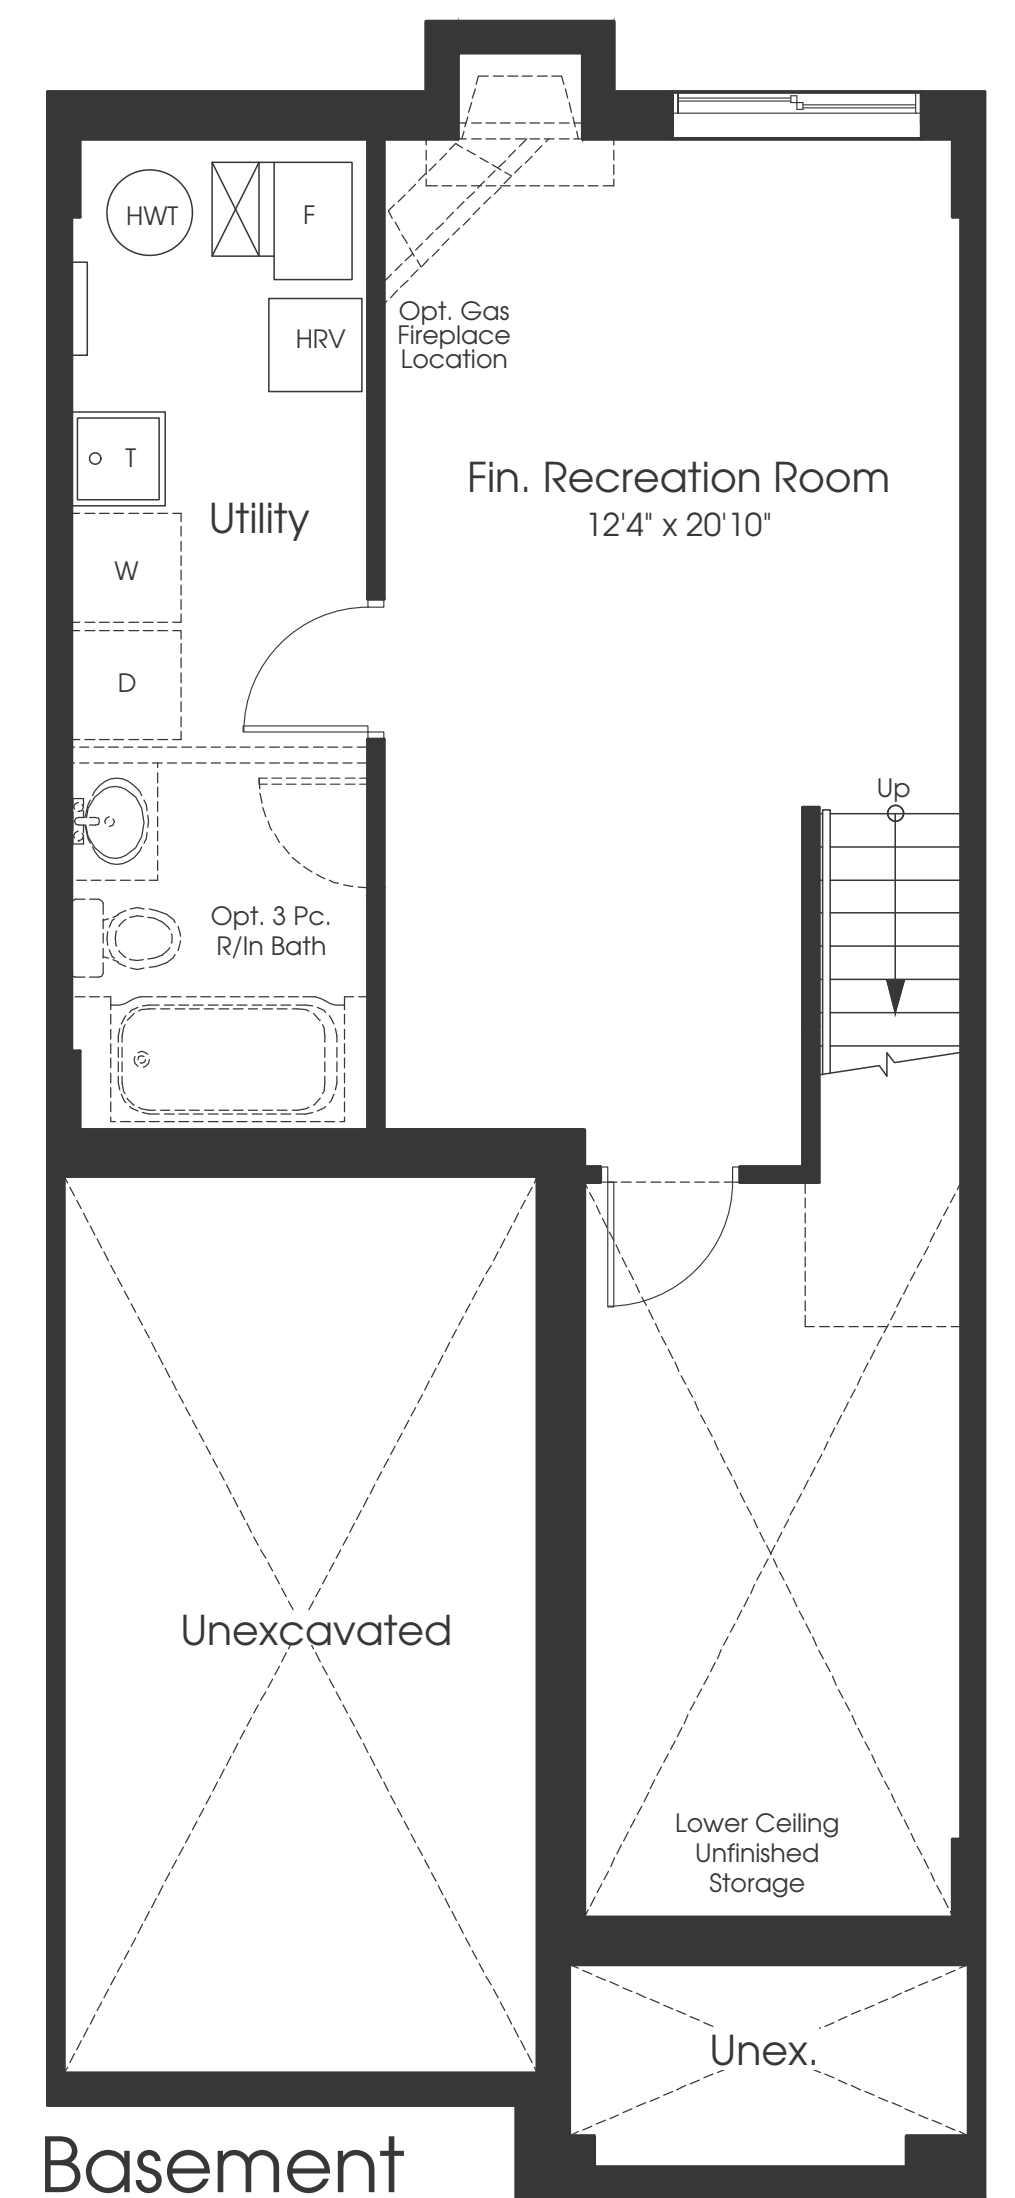

The Banff

The Kootenay

The Waterton Rev.

The Woodland

The Yoho Rev.

The Regent

The WOODLAND

1,665 sq.ft.
Inc. 247 sq.ft. Fin. Lower Level + 7 sq.ft. OTB

Ground Floor

Second Floor

Basement

2-Storey Towns

Plans and specifications are subject to change without notice. Square footage is approximate. Actual usable floor space may vary from the stated floor area. All renderings are artist's concept. E. & O. E.