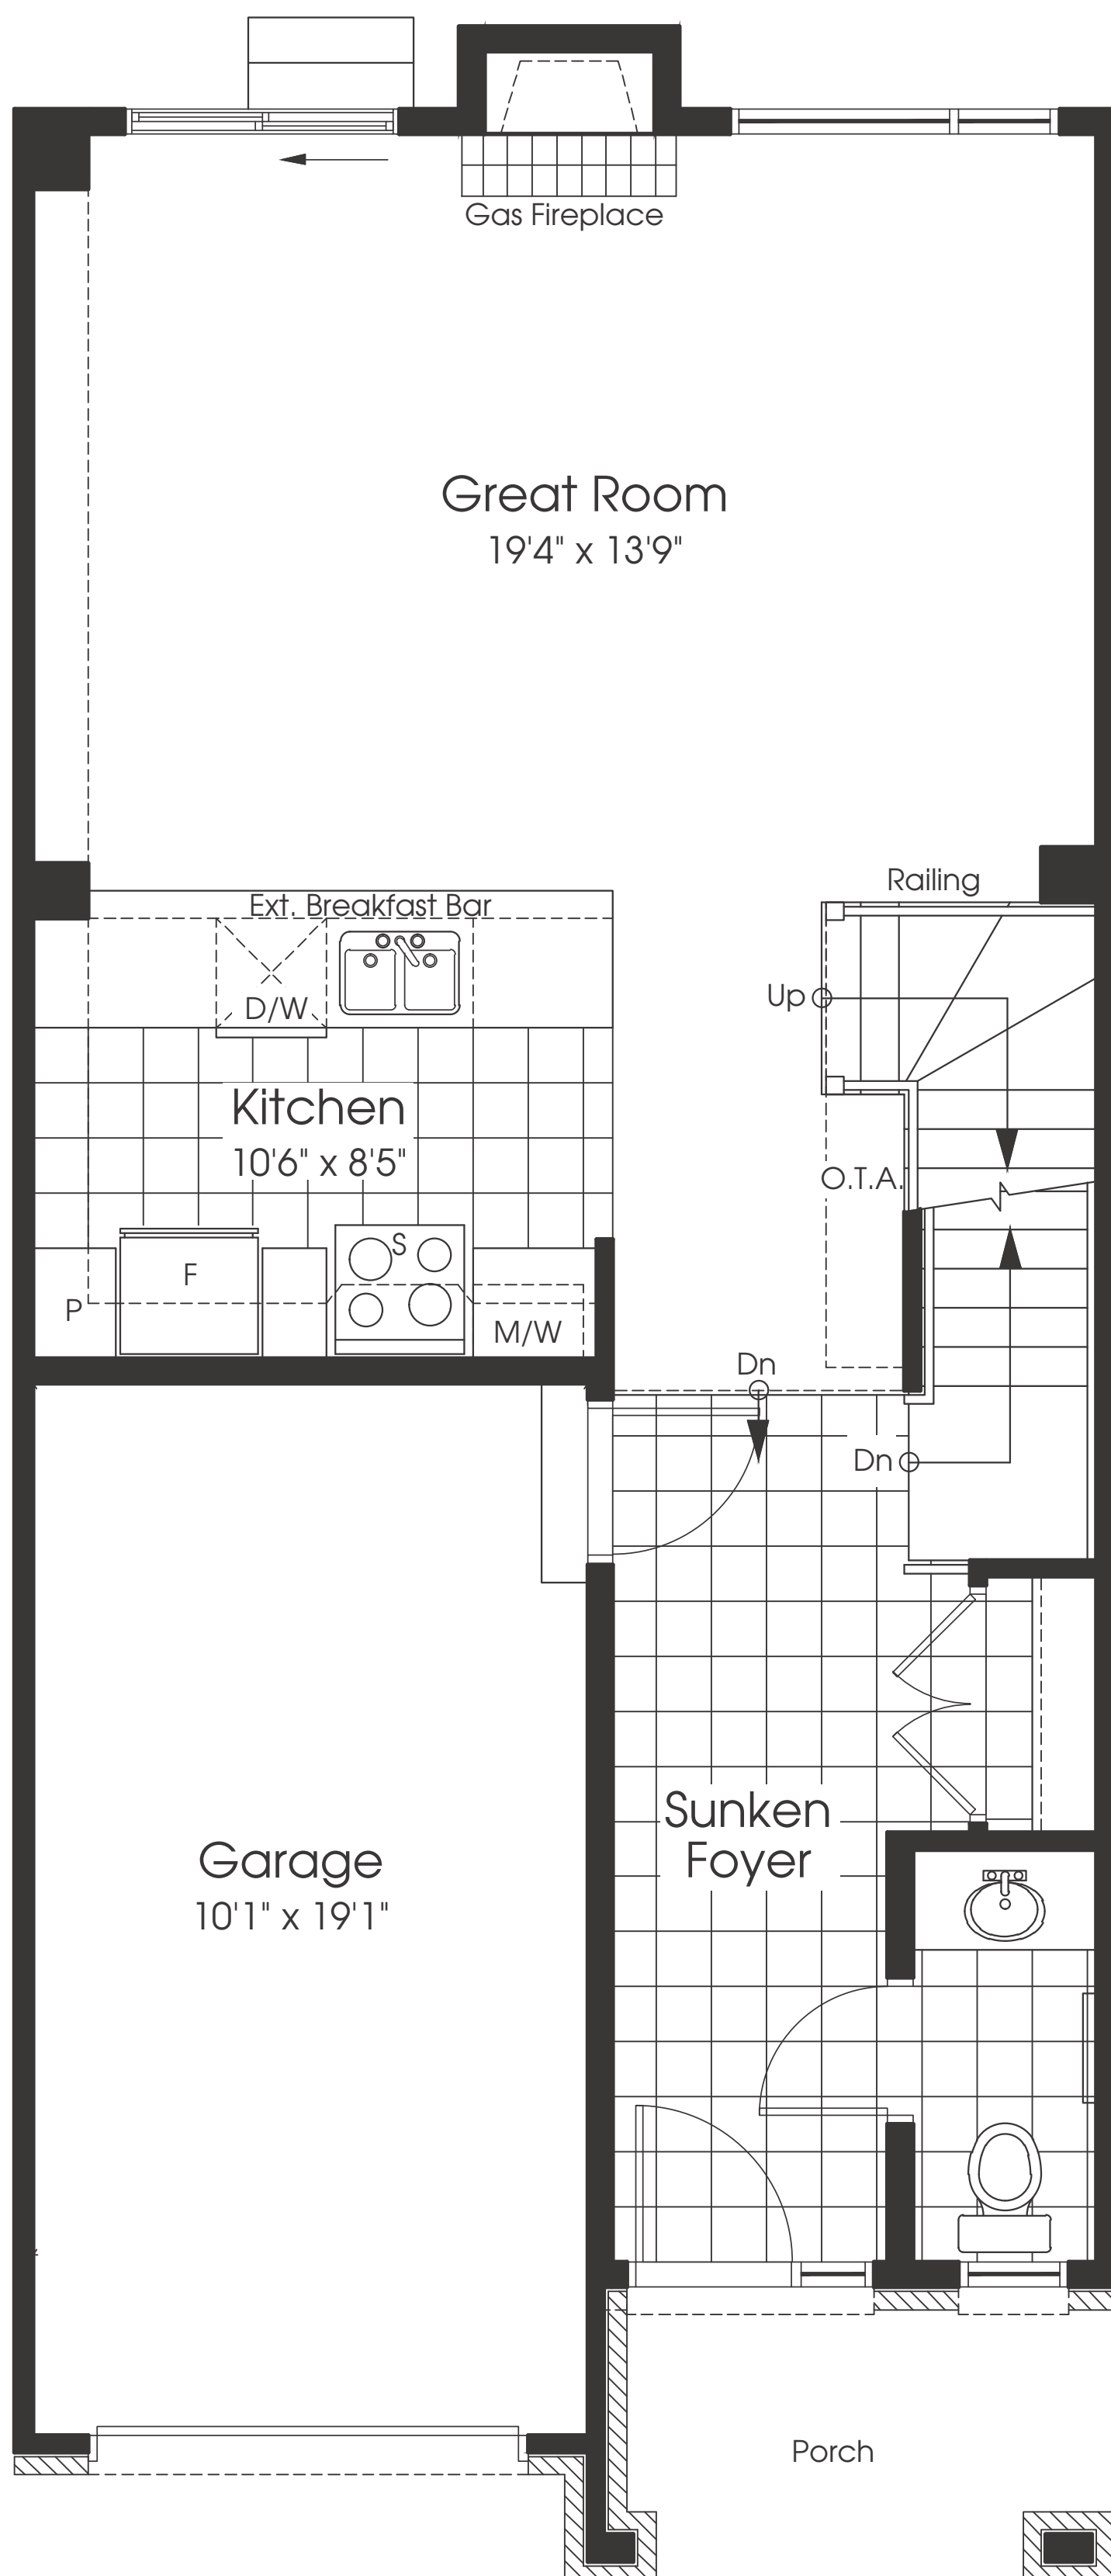

The Banff

The Kootenay

The Waterton Rev.

The Woodland

The Yoho Rev.

The Regent

The WOODLAND

1,665 sq.ft.
Inc. 247 sq.ft. Fin. Lower Level + 7 sq.ft. OTB

Ground Floor

Second Floor

Basement

2-Storey Towns

Plans and specifications are subject to change without notice. Square footage is approximate. Actual usable floor space may vary from the stated floor area. All renderings are artist's concept. E. & O. E.