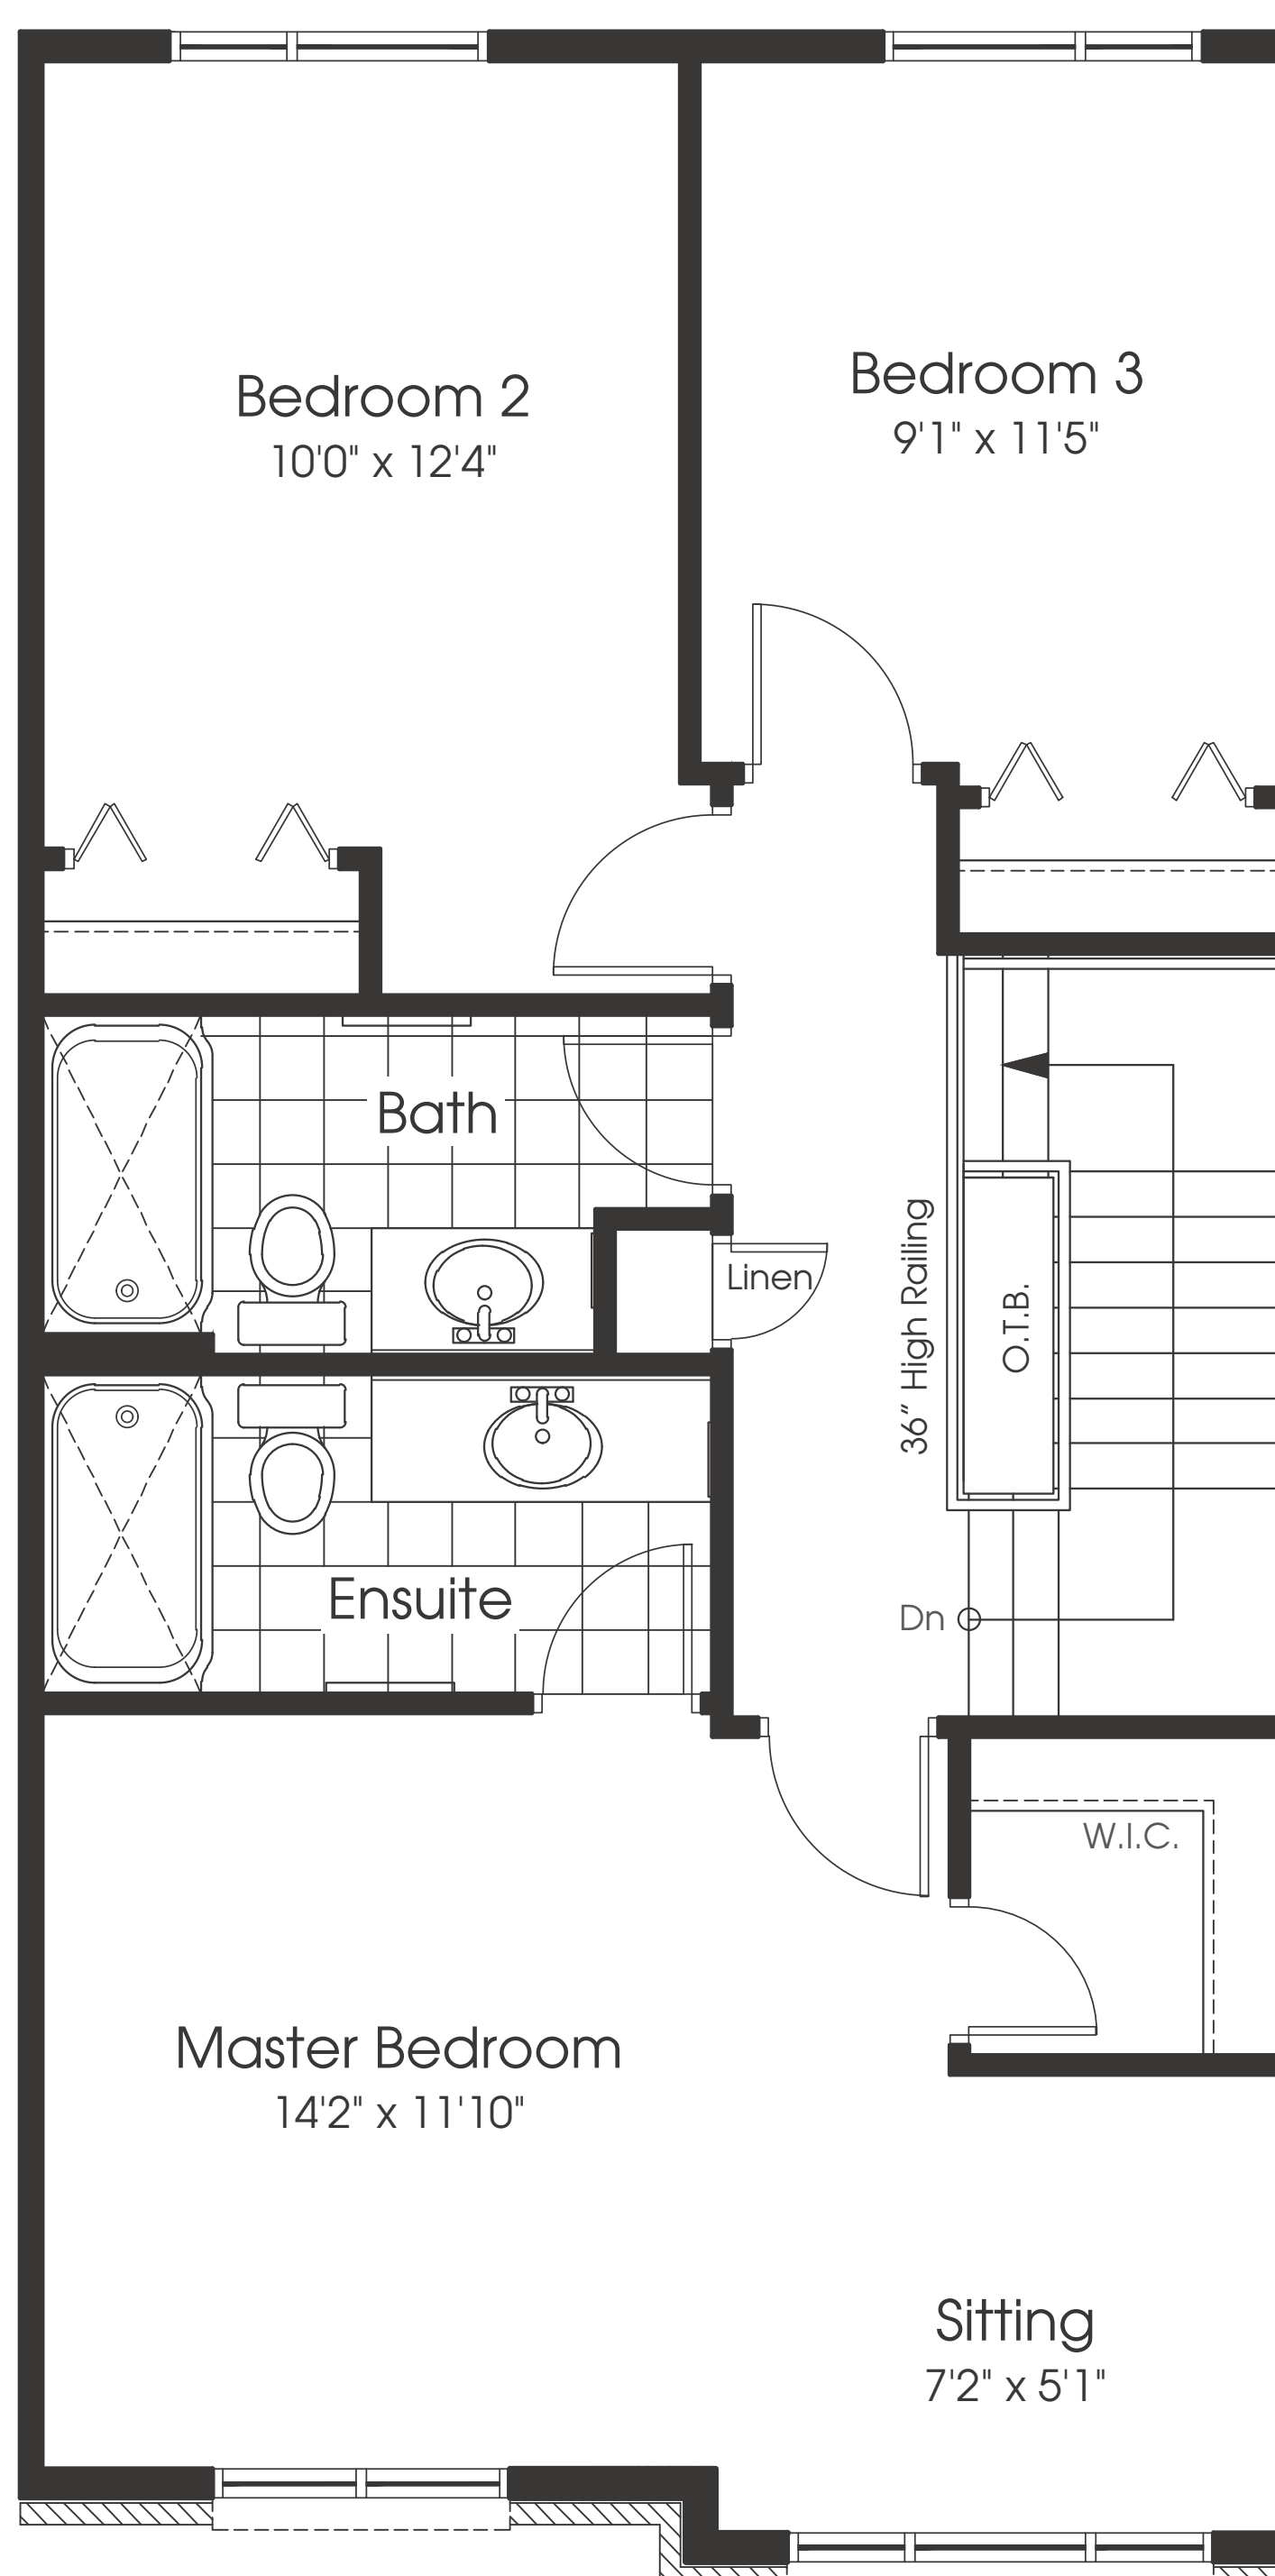

The Banff

The Kootenay

The Waterton Rev.

The Woodland

The Yoho Rev.

The Regent

The WOODLAND

1,665 sq.ft.
Inc. 247 sq.ft. Fin. Lower Level + 7 sq.ft. OTB

Ground Floor

Second Floor

Basement

2-Storey Towns

Plans and specifications are subject to change without notice. Square footage is approximate. Actual usable floor space may vary from the stated floor area. All renderings are artist's concept. E. & O. E.