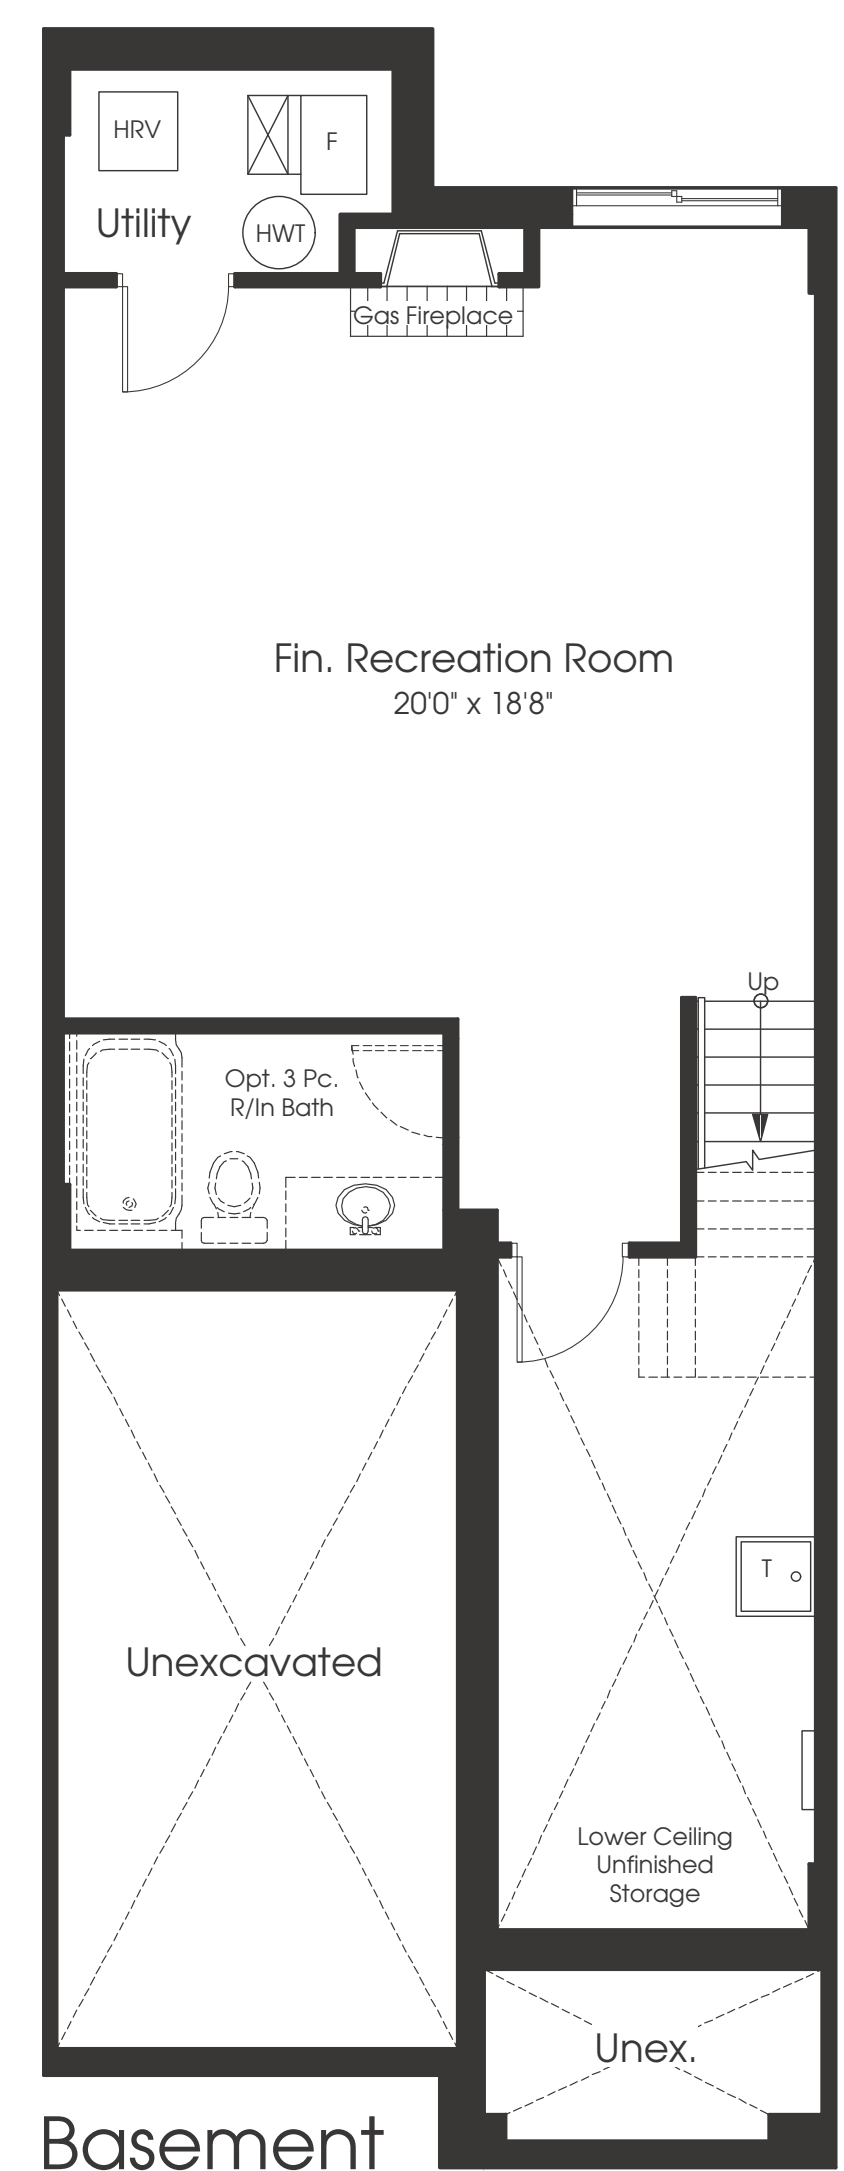

# The YOHO

2,004 sq.ft.  
Inc. 391 sq.ft. Fin. Lower Level + 12 sq.ft. OTB

Ground Floor

Second Floor

Basement

2-Storey Towns

Plans and specifications are subject to change without notice. Square footage is approximate. Actual usable floor space may vary from the stated floor area. All renderings are artist's concept. E. & O. E.