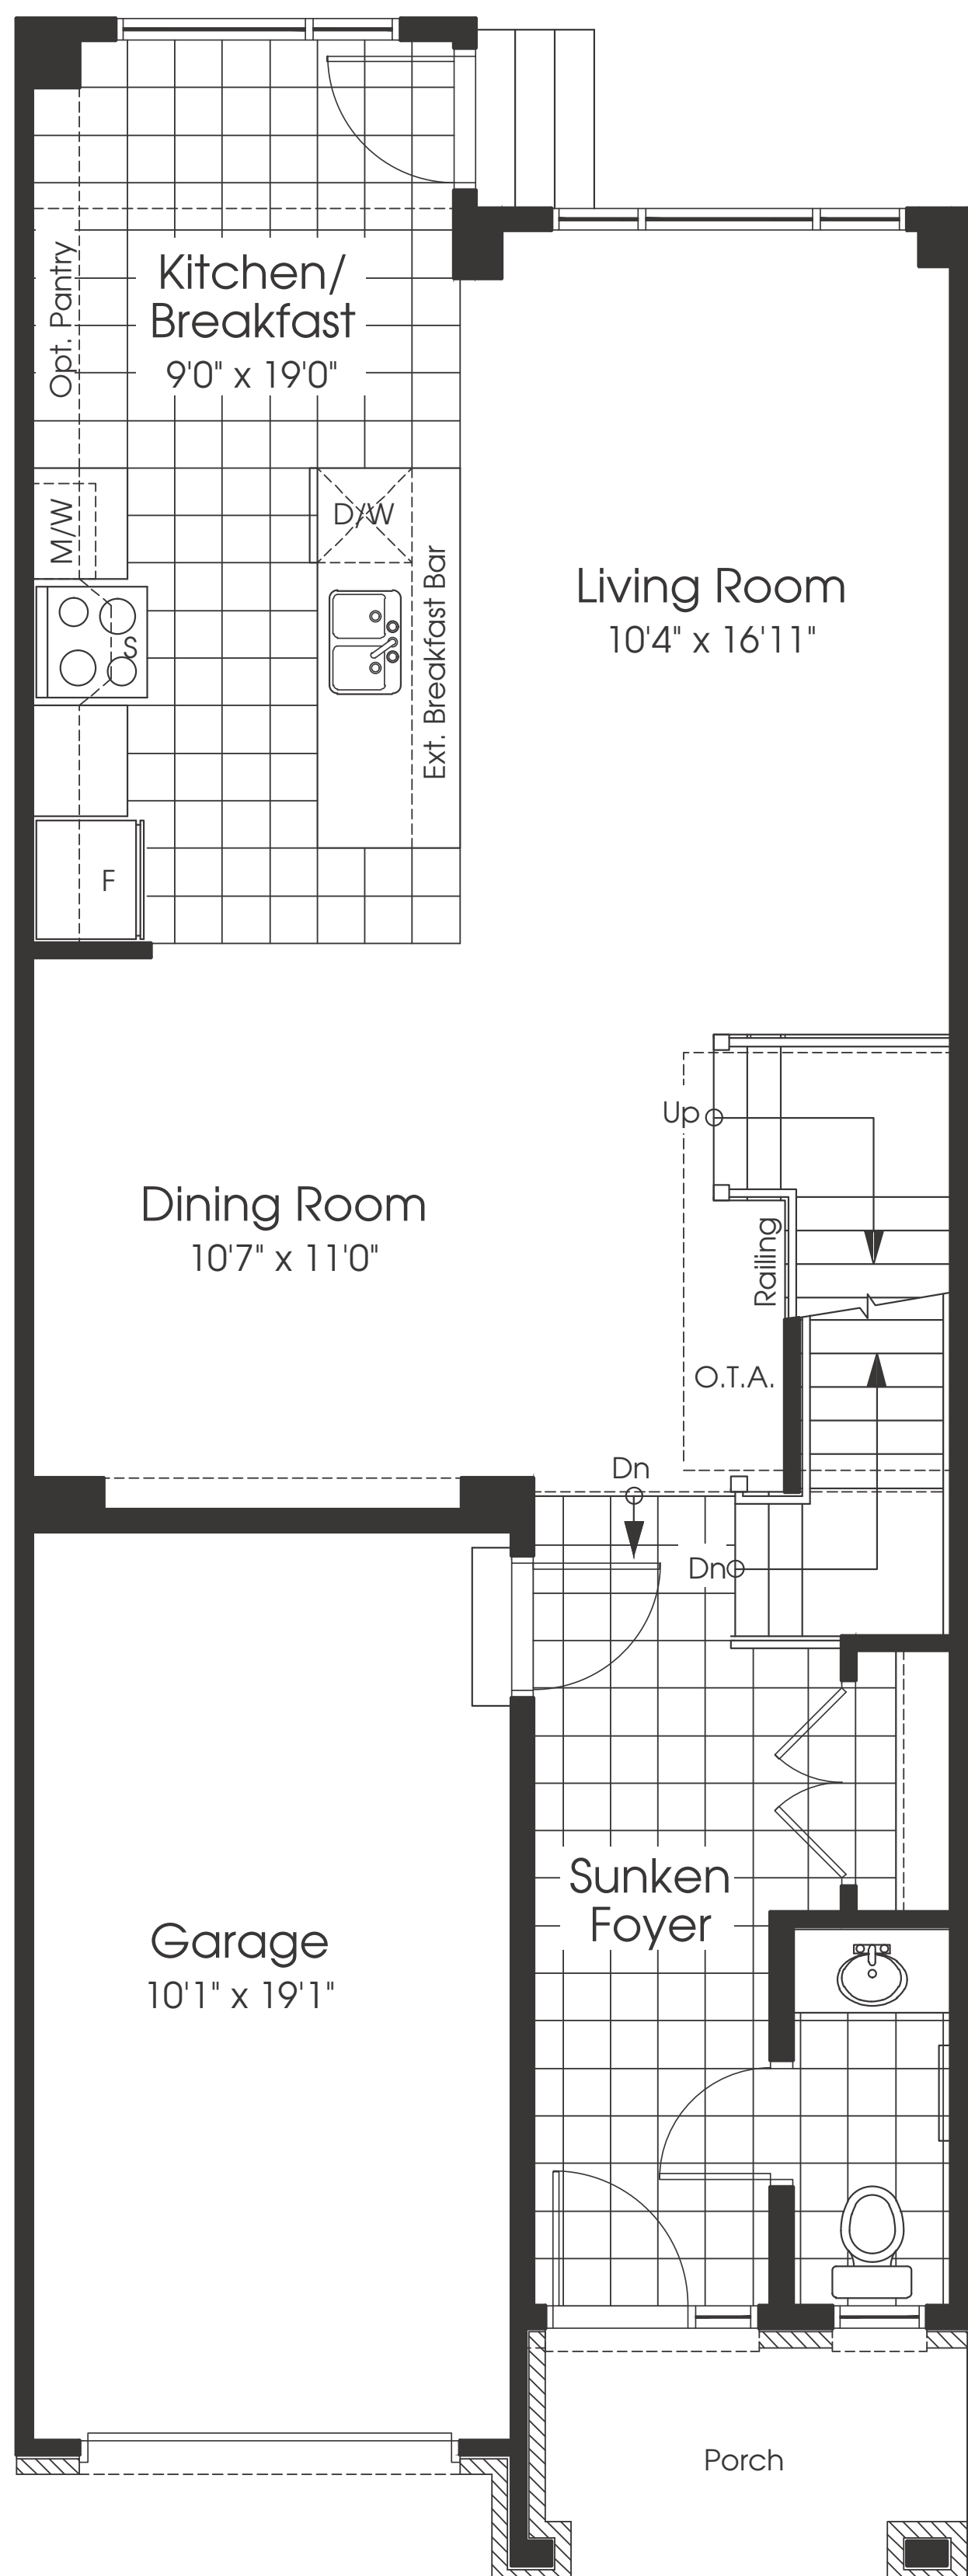

The Banff

The Kootenay

The Waterton Rev.

The Woodland

The YoHo Rev.

The Regent

# The YOHO

2,004 sq.ft.  
Inc. 391 sq.ft. Fin. Lower Level + 12 sq.ft. OTB

Ground Floor

Second Floor

Basement

2-Storey Towns

Plans and specifications are subject to change without notice. Square footage is approximate. Actual usable floor space may vary from the stated floor area. All renderings are artist's concept. E. & O. E.