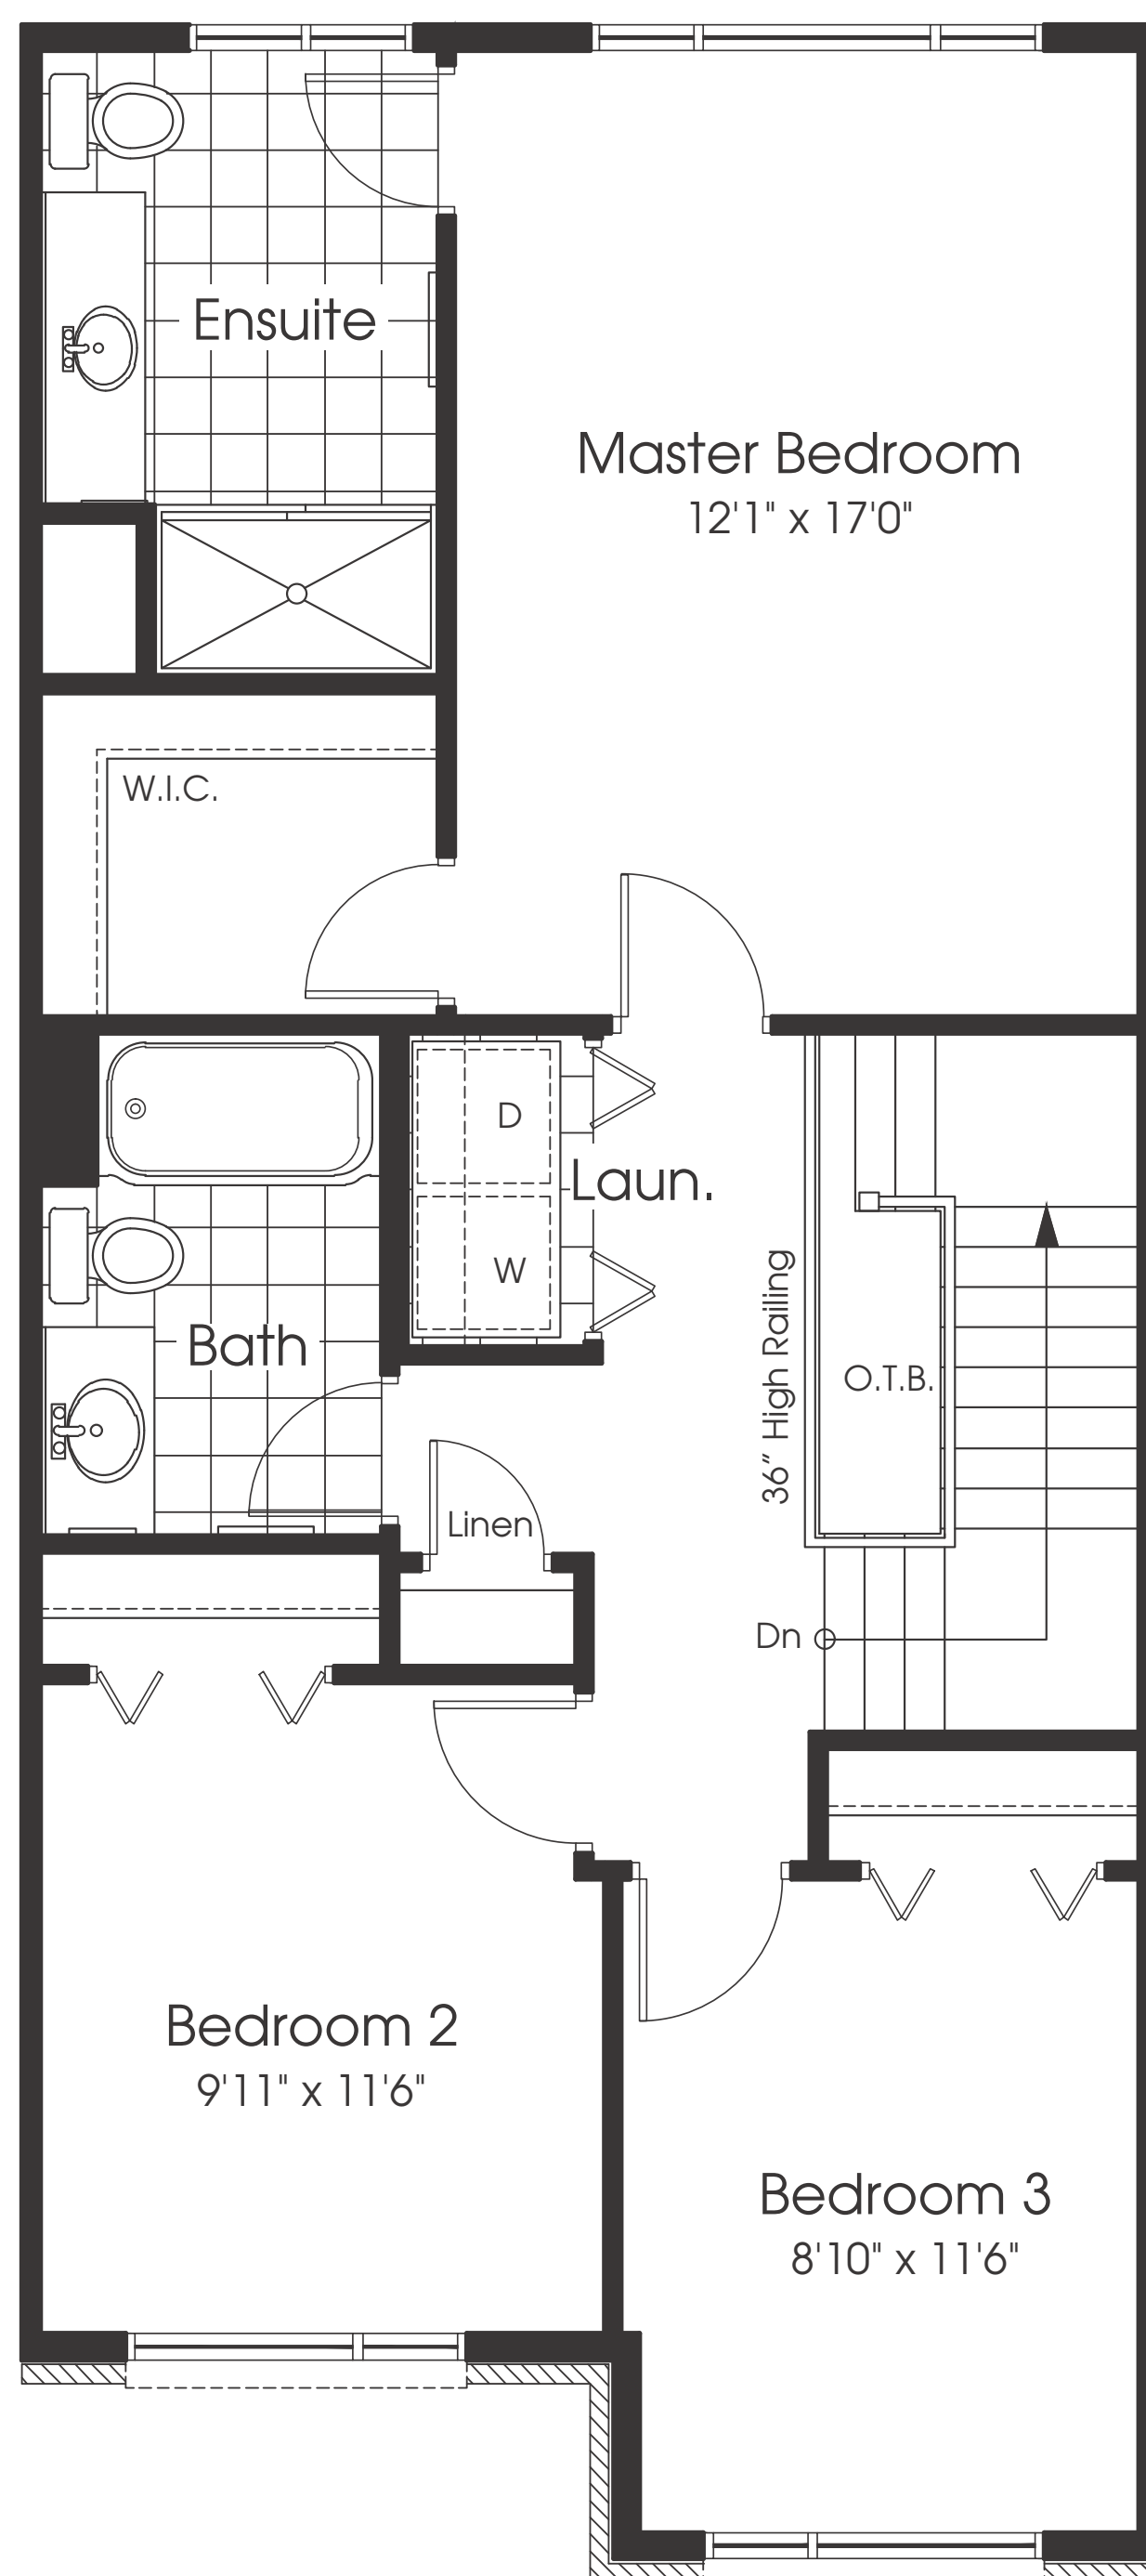

The Banff

The Kootenay

The Waterton Rev.

The Woodland

The YoHo Rev.

The Regent

# The YOHO

2,004 sq.ft.  
Inc. 391 sq.ft. Fin. Lower Level + 12 sq.ft. OTB

Ground Floor

Second Floor

Basement

2-Storey Towns

Plans and specifications are subject to change without notice. Square footage is approximate. Actual usable floor space may vary from the stated floor area. All renderings are artist's concept. E. & O. E.